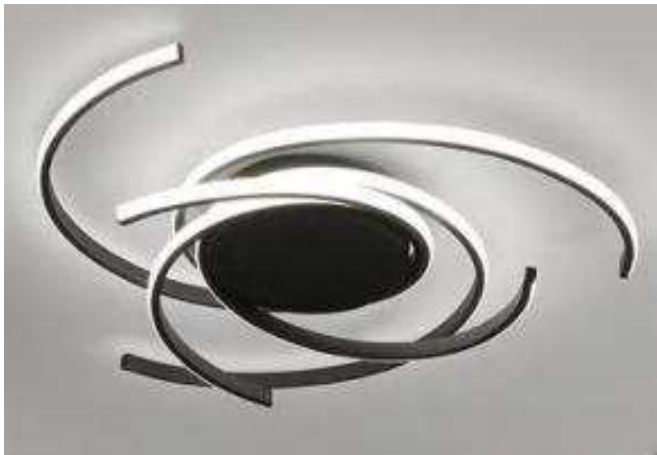

LED PENDANT LIGHT