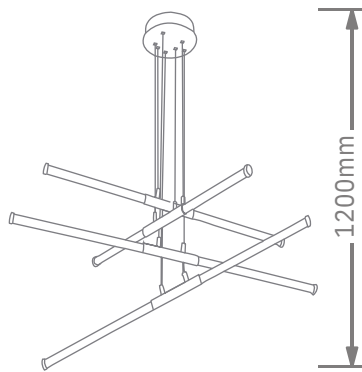

Finish

LED PENDANT LIGHT

Item: [LCD3101](#)
Size: L1000*4mm
Watter: 48W
Voltage: AC180-265v 50-60Hz
C C T: 3CCT
Function: Dimmer+Remote Control+APP
Material: Aluminum + Silicone

Finish

LED PENDANT LIGHT

Item: [LCD3102](#)
Size: L800+Φ400mm
Watter: 46w
Voltage: AC180-265v 50-60Hz
C C T: 3CCT
Function: Dimmer+Remote Control+APP
Material: Aluminum + Silicone