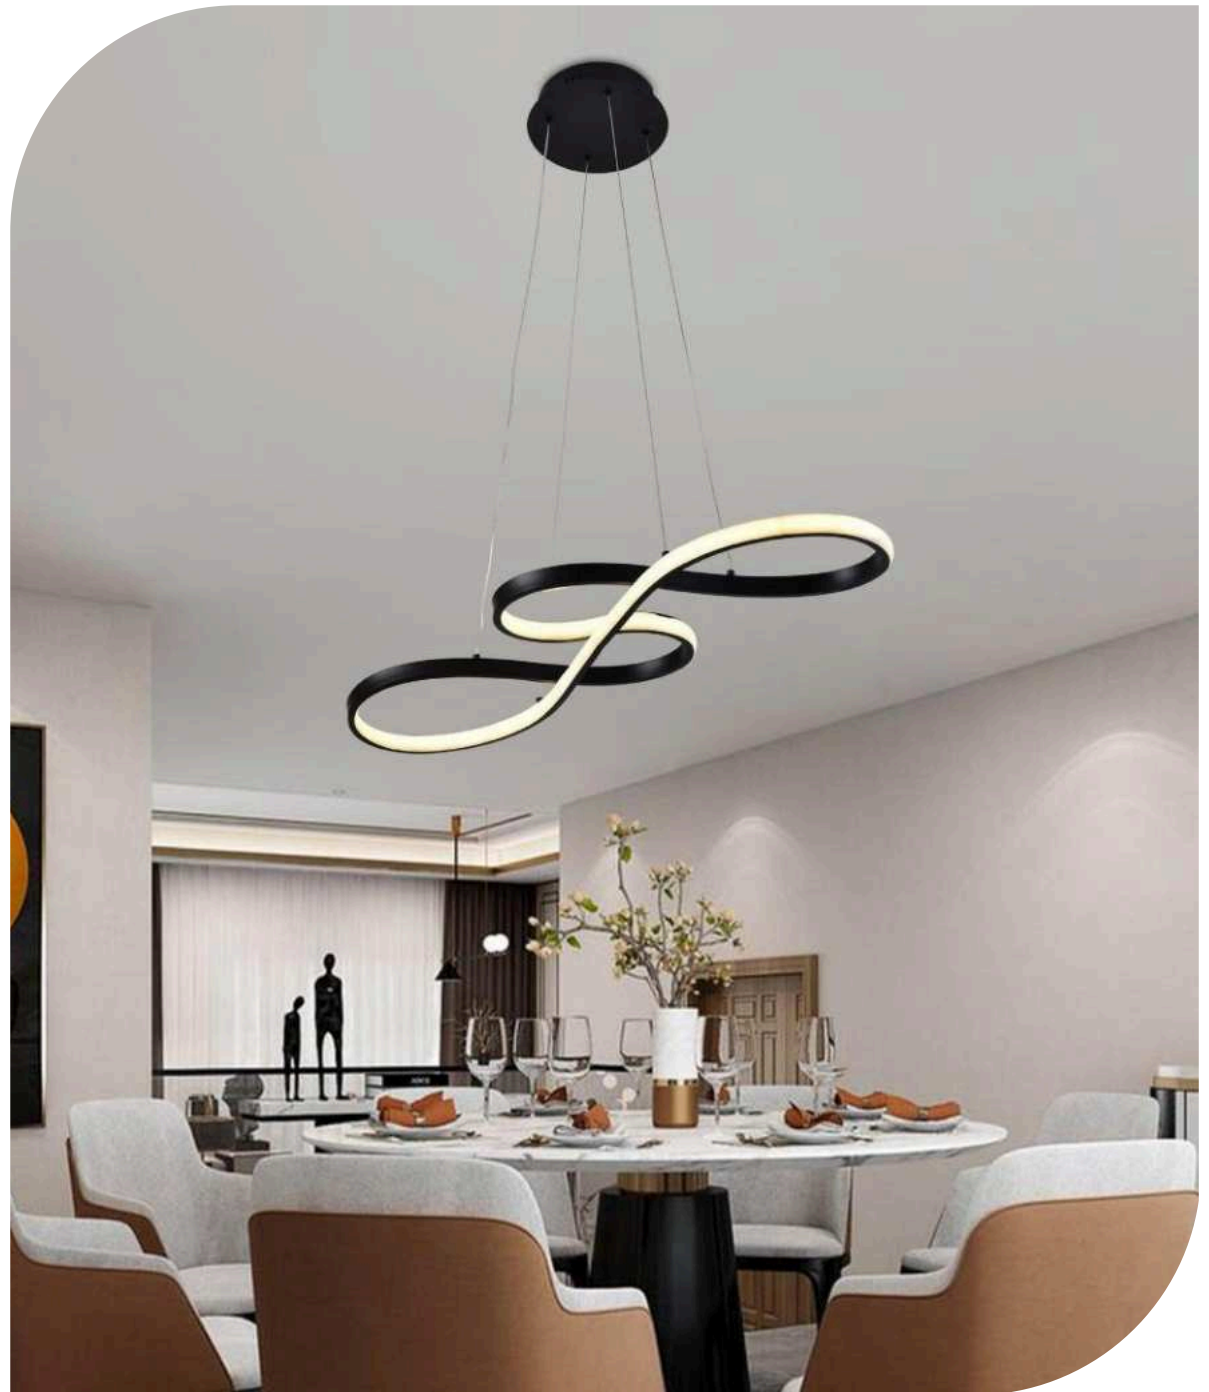

LED PENDANT LIGHT

Item: [LCD3054](#)
Size: L800*W310mm
Watter: 56w
Voltage: A C180-265v 50-60Hz
C C T: 3CCT
Function: Dimmer+Remote Control+APP
Material: Aluminum + Silicone

Finish