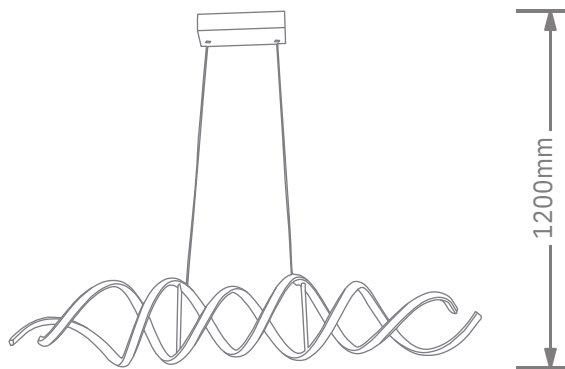

Finish

BK: Black
 BR: Brown
 WH: White
 GD: Paint gold
 CR: Chrome