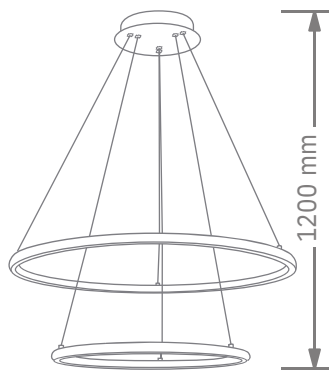

LED PENDANT LIGHT

Item: [LCD3001](#)
Size: L560*W560*H140mm
Watter: 92w
Voltage: AC180-265v 50-60Hz
C C T: 3CCT
Function: Dimmer+Remote Control+APP
Material: Aluminum + Silicone

Finish

 BK: Black	 BR: Brown
 WH: White	 GD: Paint gold
 CR: Chrome	

LED PENDANT LIGHT

Item: [LCD3002](#)
Size: L480*W480*H140mm
Watter: 48w
Voltage: AC180-265v 50-60Hz
C C T: 3CCT
Function: Dimmer+Remote Control+APP
Material: Aluminum + Silicone

Finish

 BK: Black	 BR: Brown
 WH: White	 GD: Paint gold
 CR: Chrome	

Finish

 BK: Black
 BR: Brown
 WH: White
 GD: Paint gold
 CR: Chrome

LED PENDANT LIGHT

Item: [LCD3011 / LCD3012](#)
Size: $\Phi 400+600\text{mm}$
 $\Phi 600+800\text{mm}$
Watter: 70w / 98w
Voltage: AC180-265v 50-60Hz
C C T 3CCT
Function: Dimmer+Remote Control+APP
Material: Aluminum + Silicone

Finish

LED PENDANT LIGHT

Item: LCD3013 / LCD3014 / LCD3015
Size: $\Phi 200+400+600\text{mm}$
 $\Phi 400+600+800\text{mm}$
 $\Phi 600+800+1000\text{mm}$
Watter: 82w / 124w / 168w
Voltage: AC180-265v 50-60Hz
C C T: 3CCT
Function: Dimmer+Remote Control+APP
Material: Aluminum + Silicone