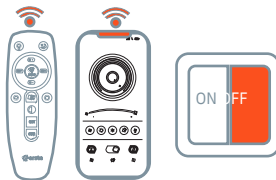

LED PENDANT LIGHT

Item: [LCD3068](#)
Size: L450*W450*H160mm
Watter: 70w
Voltage: AC180-265v 50-60Hz
C C T: 3CCT
Function: Dimmer+Remote Control+APP
Material: Aluminum + Silicone

Finish