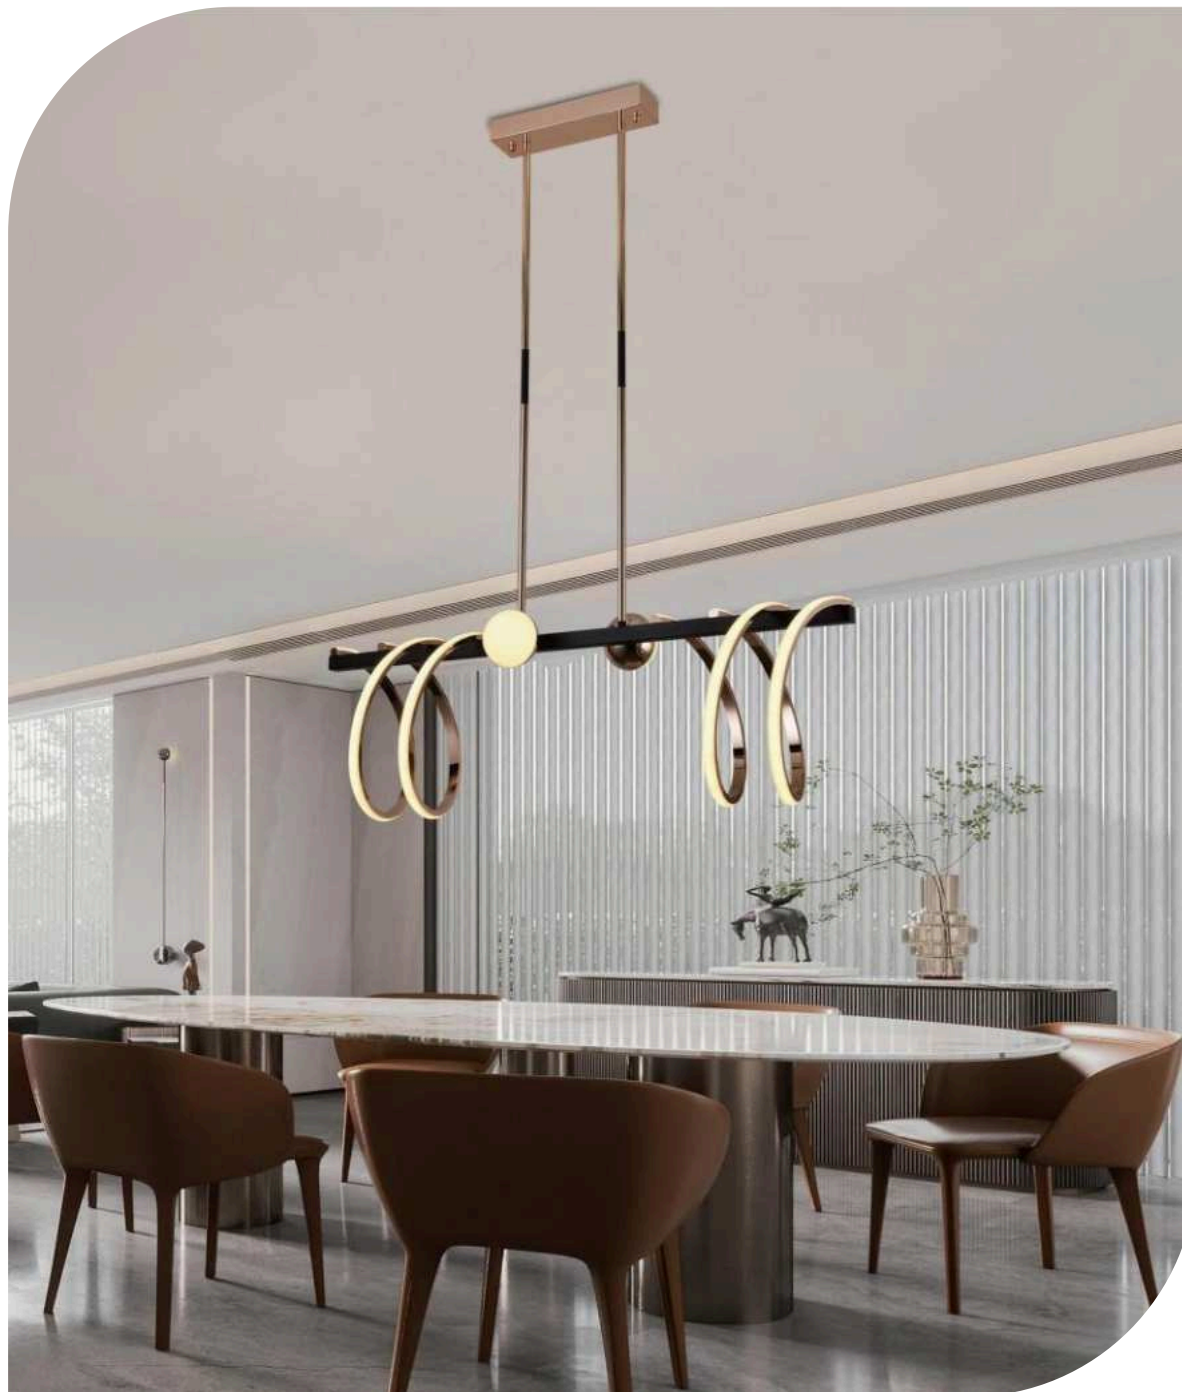

Item: [LCD3040](#)
Size: L960*W160xH850mm
Watter: 68w
Voltage: AC180-265v 50-60Hz
C C T: 3CCT
Function: Dimmer+Remote Control+APP
Material: Aluminum + Silicone

Finish

BK: Black	BR: Brown
WH: White	GD: Paint gold
CR: Chrome