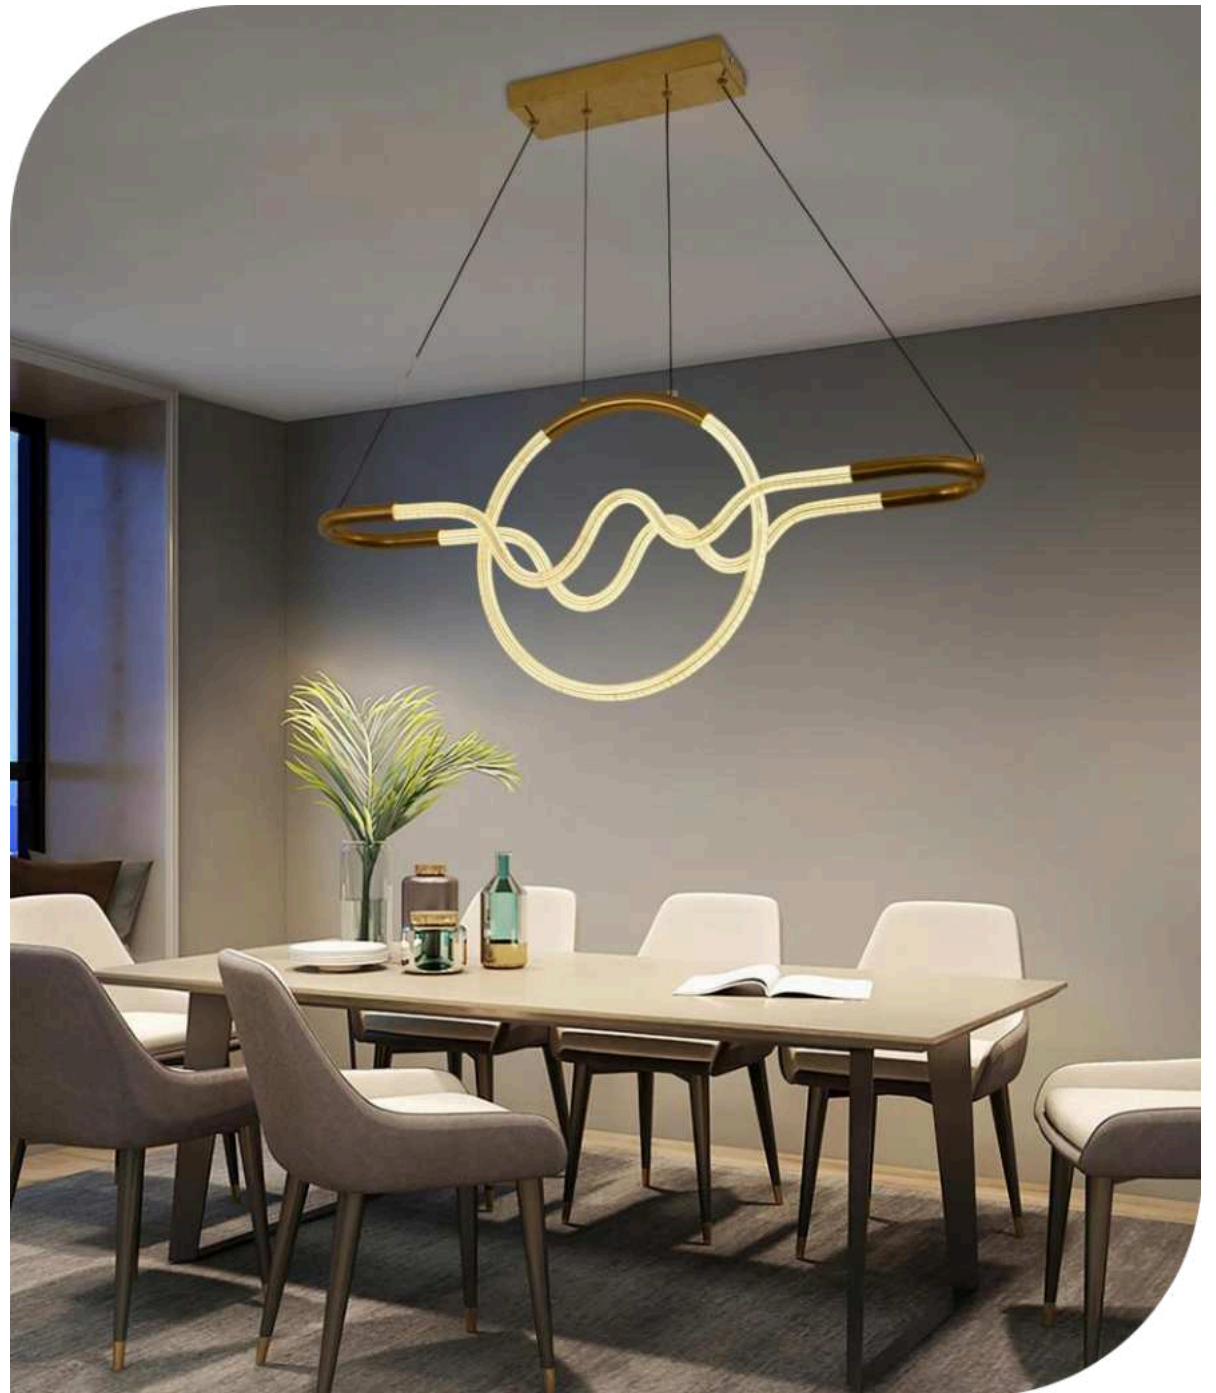

Item: LCD3126
Size: 870*150*350mm
Watter: 62w
Voltage: AC180-265v 50-60Hz
C C T: 3CCT
Function: Dimmer+Remote Control+APP
Material: Aluminum + Silicone

Finish

BK: Black	BR: Brown
WH: White	GD: Paint gold
CR: Chrome