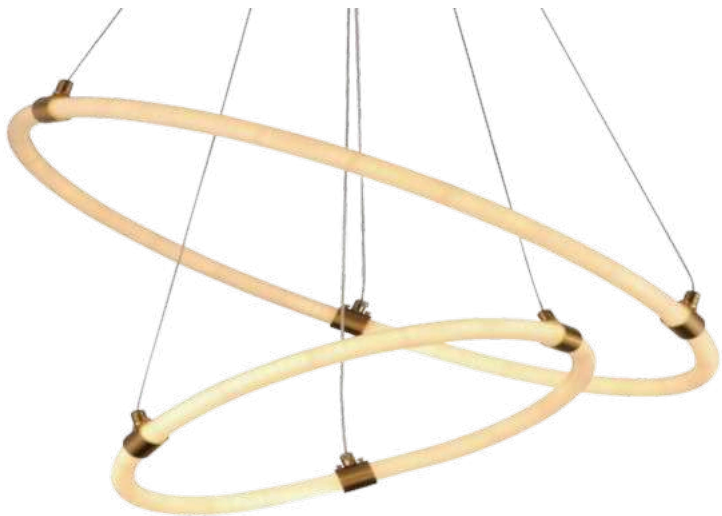

LED PENDANT LIGHT

Item: LCD3113
Size: $\Phi 300+400+500\text{mm}$
Watter: 64w
Voltage: AC180-265v 50-60Hz
C C T: 3CCT
Function: Dimmer+Remote Control+APP
Material: Aluminum + Silicone

Finish

LED PENDANT LIGHT