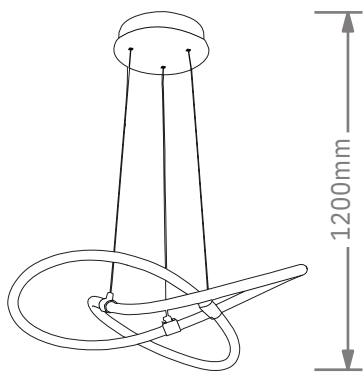

Finish

BK:
Black

BR:
Brown

WH:
White

GD:
Paint gold

CR:
Chrome