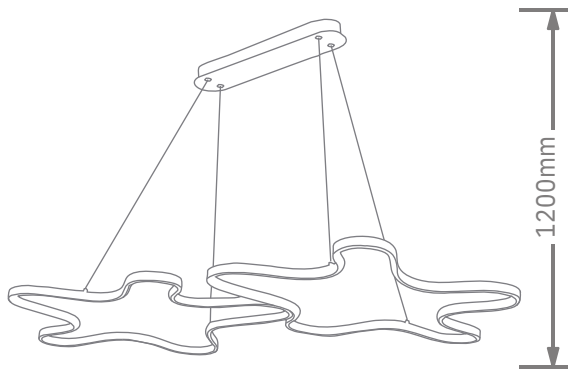

Finish

1200mm