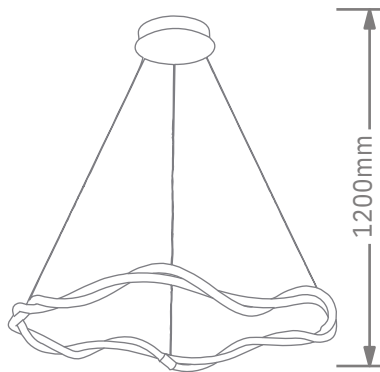

Finish

LED PENDANT LIGHT

Item: LCD3112
Size: L800mm
Watter: 46w
Voltage: AC180-265v 50-60Hz
CCT: 3CCT
Function: Dimmer+Remote Control+APP
Material: Aluminum + Silicone

Finish

BK: Black
BR: Brown
WH: White
GD: Paint gold
CR: Chrome