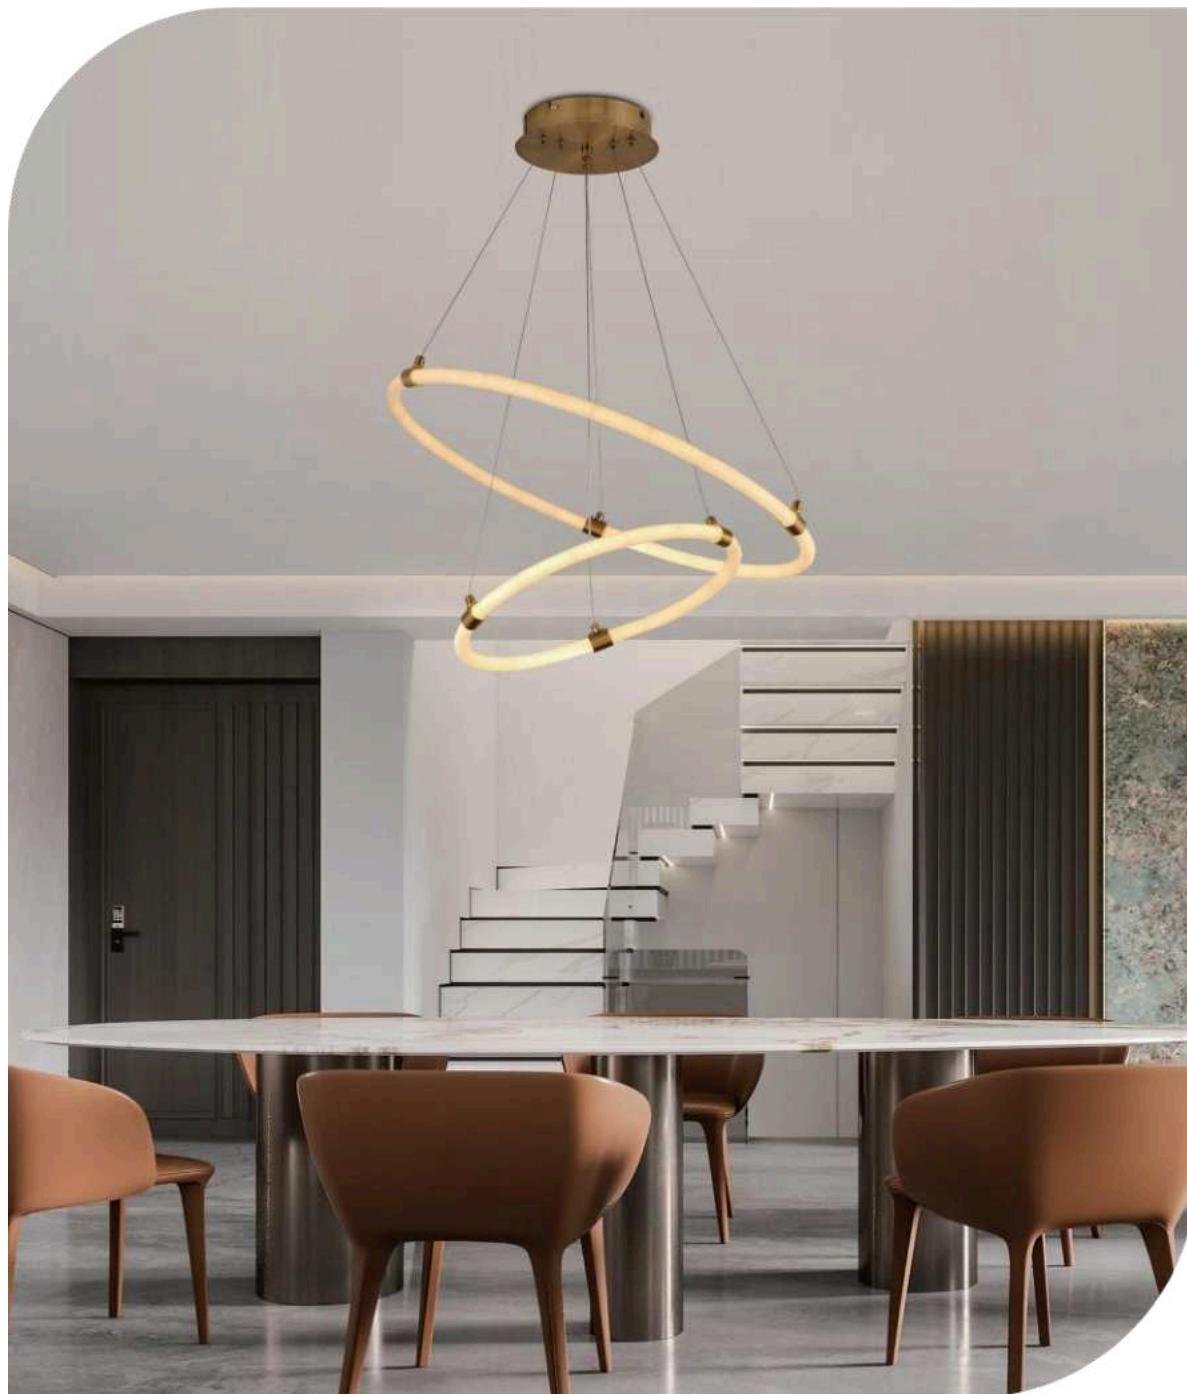

LED PENDANT LIGHT

Item: LCD3114
Size: $\Phi 400+600\text{mm}$
Watter: 49w
Voltage: AC180-265v 50-60Hz
C C T: 3CCT
Function: Dimmer+Remote Control+APP
Material: Aluminum + Silicone

Finish