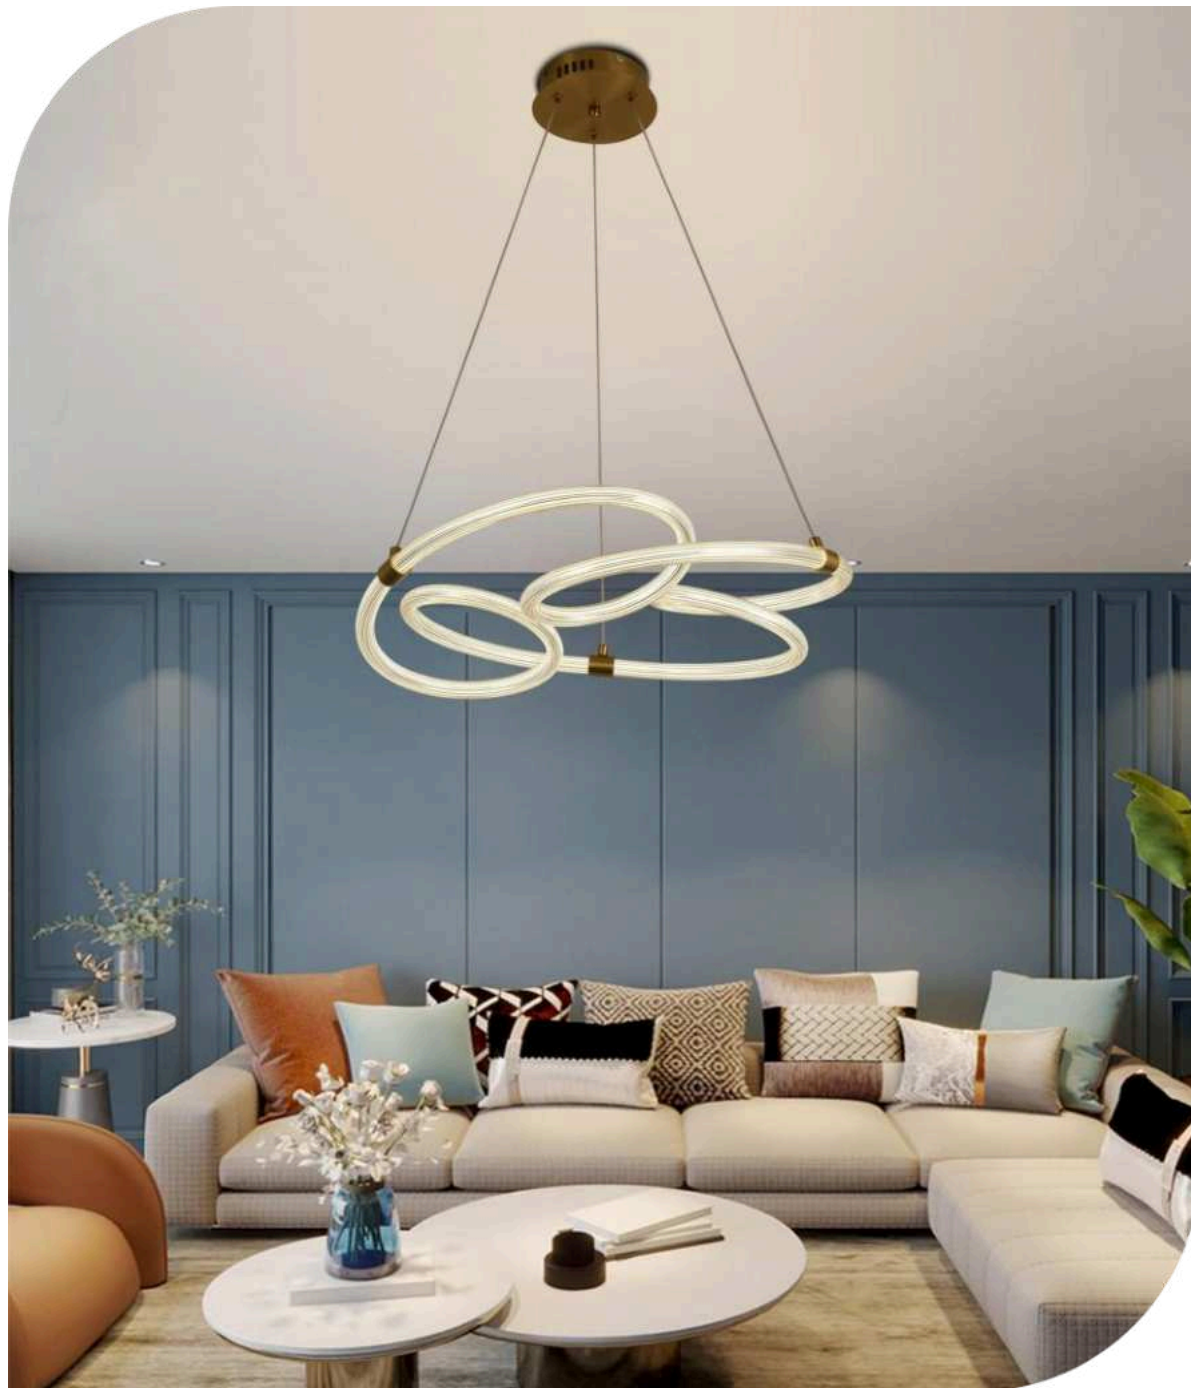

Item: LCD3129
Size: 520*120mm
Watter: 60w
Voltage: AC180-265v 50-60Hz
C C T: 3CCT
Function: Dimmer+Remote Control+APP
Material: Aluminum + Silicone

Finish

BK: Black	BR: Brown
WH: White	GD: Paint gold
CR: Chrome