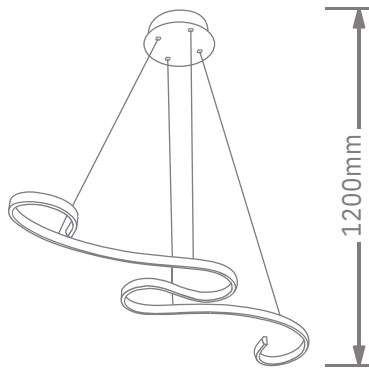

LED PENDANT LIGHT

Item: LCD3081
Size: L1000*280mm
Watter: 50w
Voltage: AC180-265v 50-60Hz
C C T: 3CCT
Function: Dimmer+Remote Control+APP
Material: Aluminum + Silicone

Finish