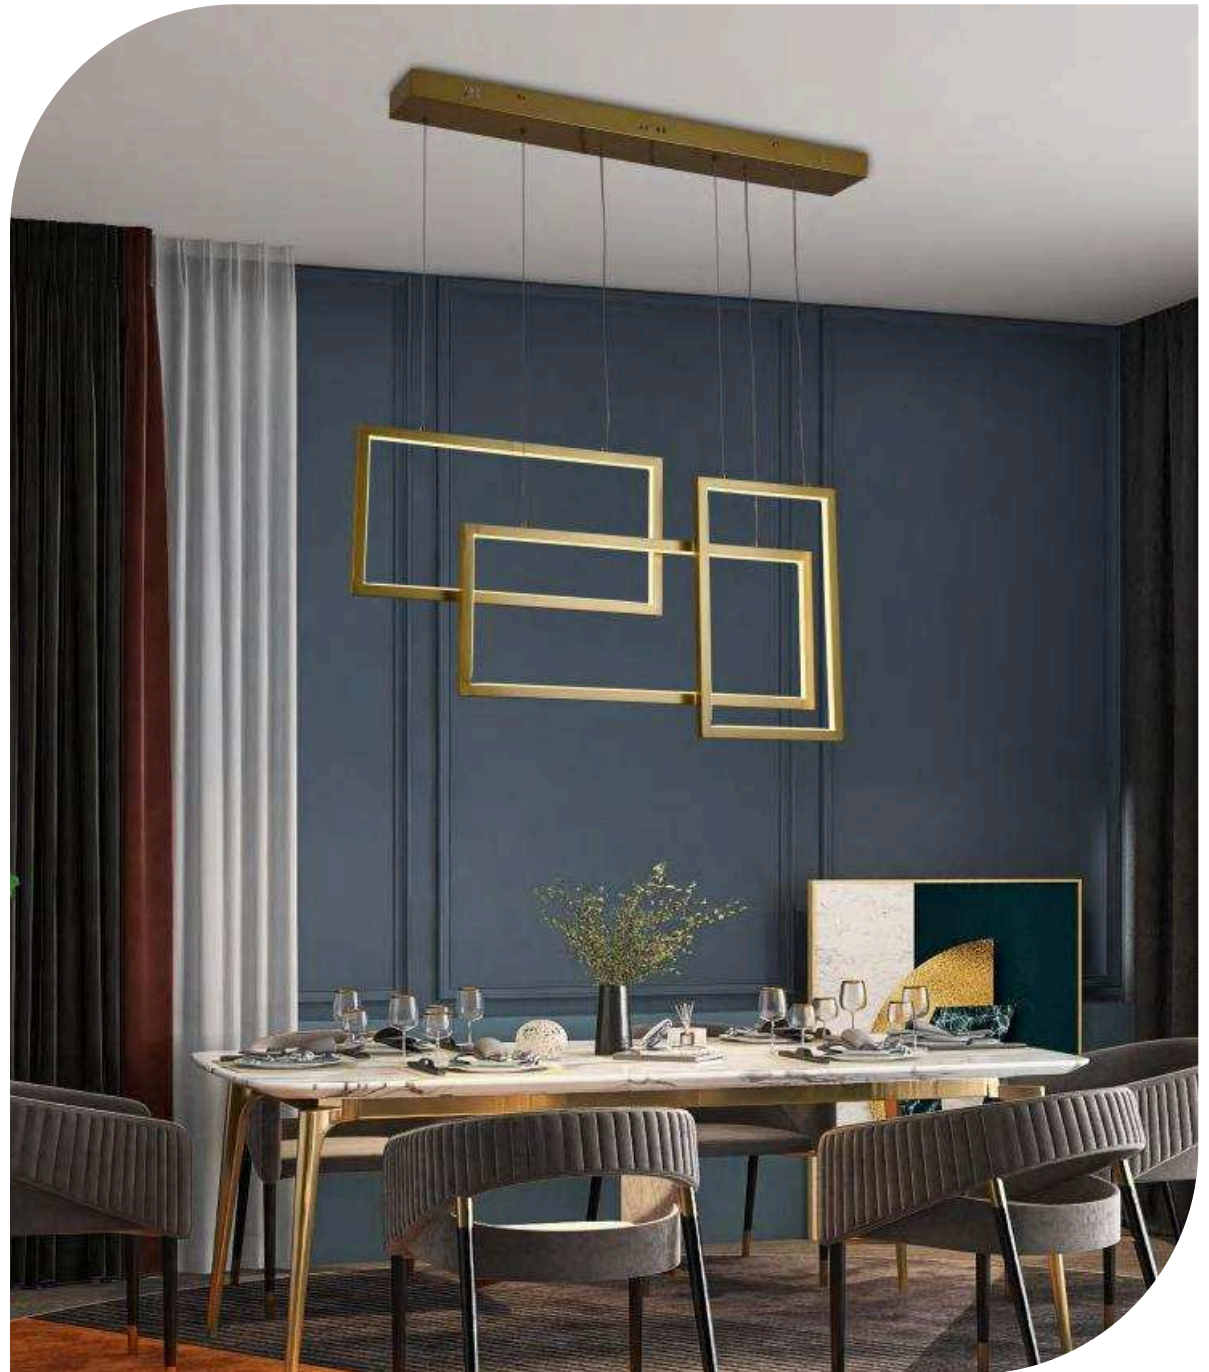

Finish

LED PENDANT LIGHT

Item: [LCD3096](#)
Size: L600*W250+L500*W250+
Watter: L400*W250mm
Voltage: 100w
C C T: AC180-265v 50-60Hz
Function: 3CCT
Material: Dimmer+Remote Control+APP
Aluminum + Silicone

Finish