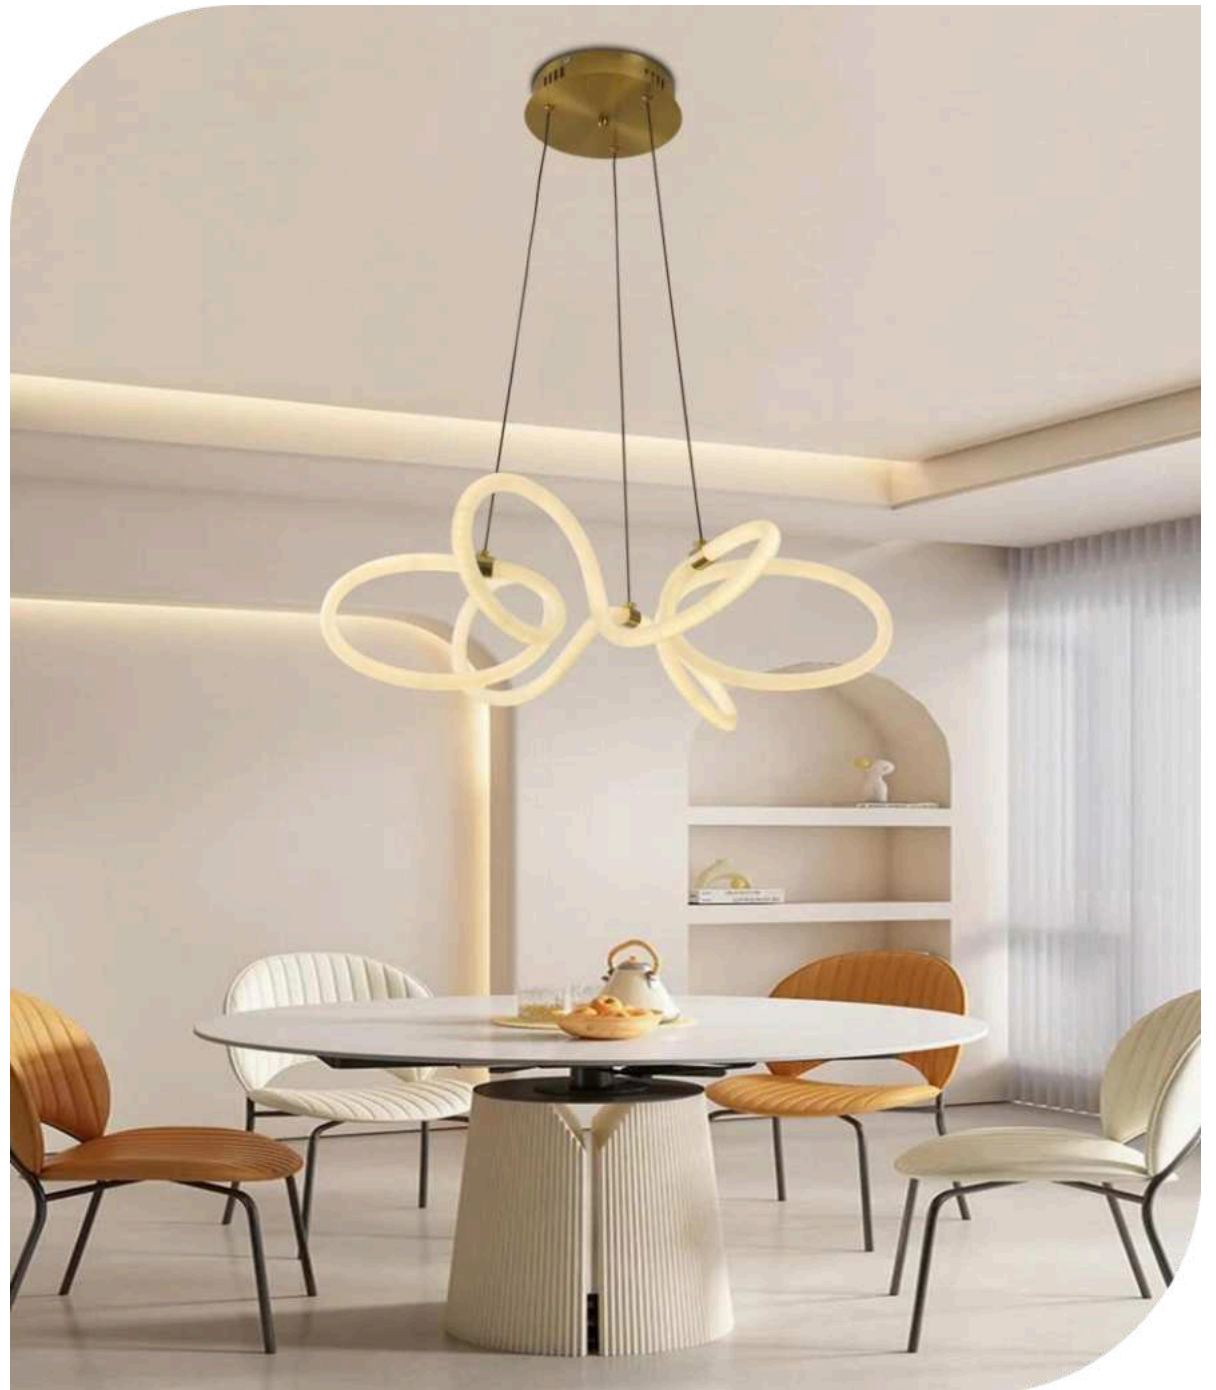

Finish

LED PENDANT LIGHT

Item: LCD3119
Size: $\Phi 650 \times H180 \text{mm}$
Watter: 62w
Voltage: AC180-265v 50-60Hz
C C T: 3CCT
Function: Dimmer+Remote Control+APP
Material: Aluminum + Silicone

Finish

LED PENDANT LIGHT