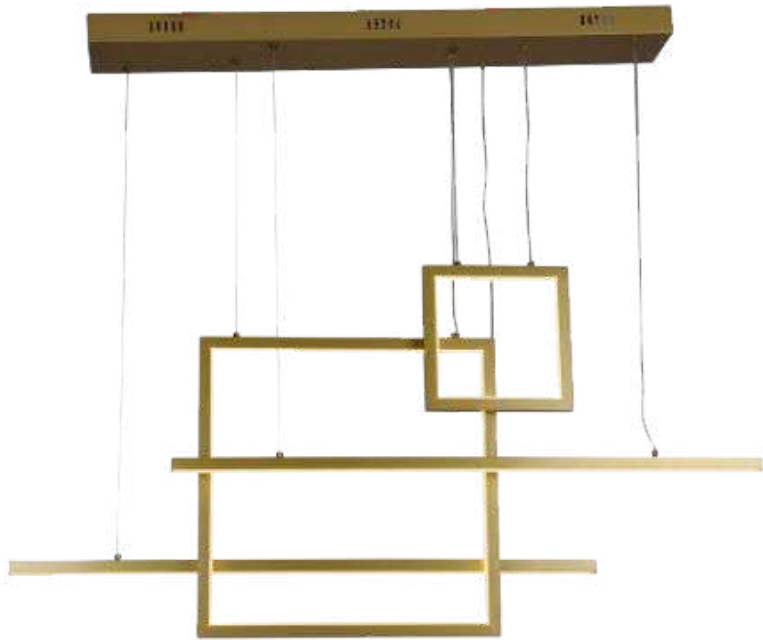

Finish

LED PENDANT LIGHT

Item: [LCD3096](#)
Size: L600*W250+L500*W250+
Watter: L400*W250mm
Voltage: 100w
C C T: AC180-265v 50-60Hz
Function: 3CCT
Material: Dimmer+Remote Control+APP
Aluminum + Silicone

Finish

LED PENDANT LIGHT

Item: [LCD3097](#)
Size: L400*W400+L200*W200+
Watter: L660mm*2
Voltage: 88w
C C T: AC180-265v 50-60Hz
Function: 3CCT
Material: Dimmer+Remote Control+APP
Aluminum + Silicone

Finish

LED PENDANT LIGHT