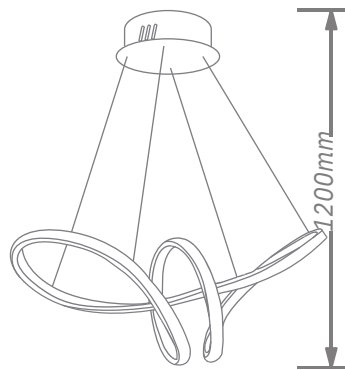

Finish

LED PENDANT LIGHT

Item: LCD3057
Size: L700*W220mm
Watter: 58w
Voltage: A C180-265v 50-60Hz
C C T: 3CCT
Function: Dimmer+Remote Control+APP
Material: Aluminum + Silicone

Finish

-  BK: Black
-  BR: Brown
-  WH: White
-  GD: Paint gold
-  CR: Chrome