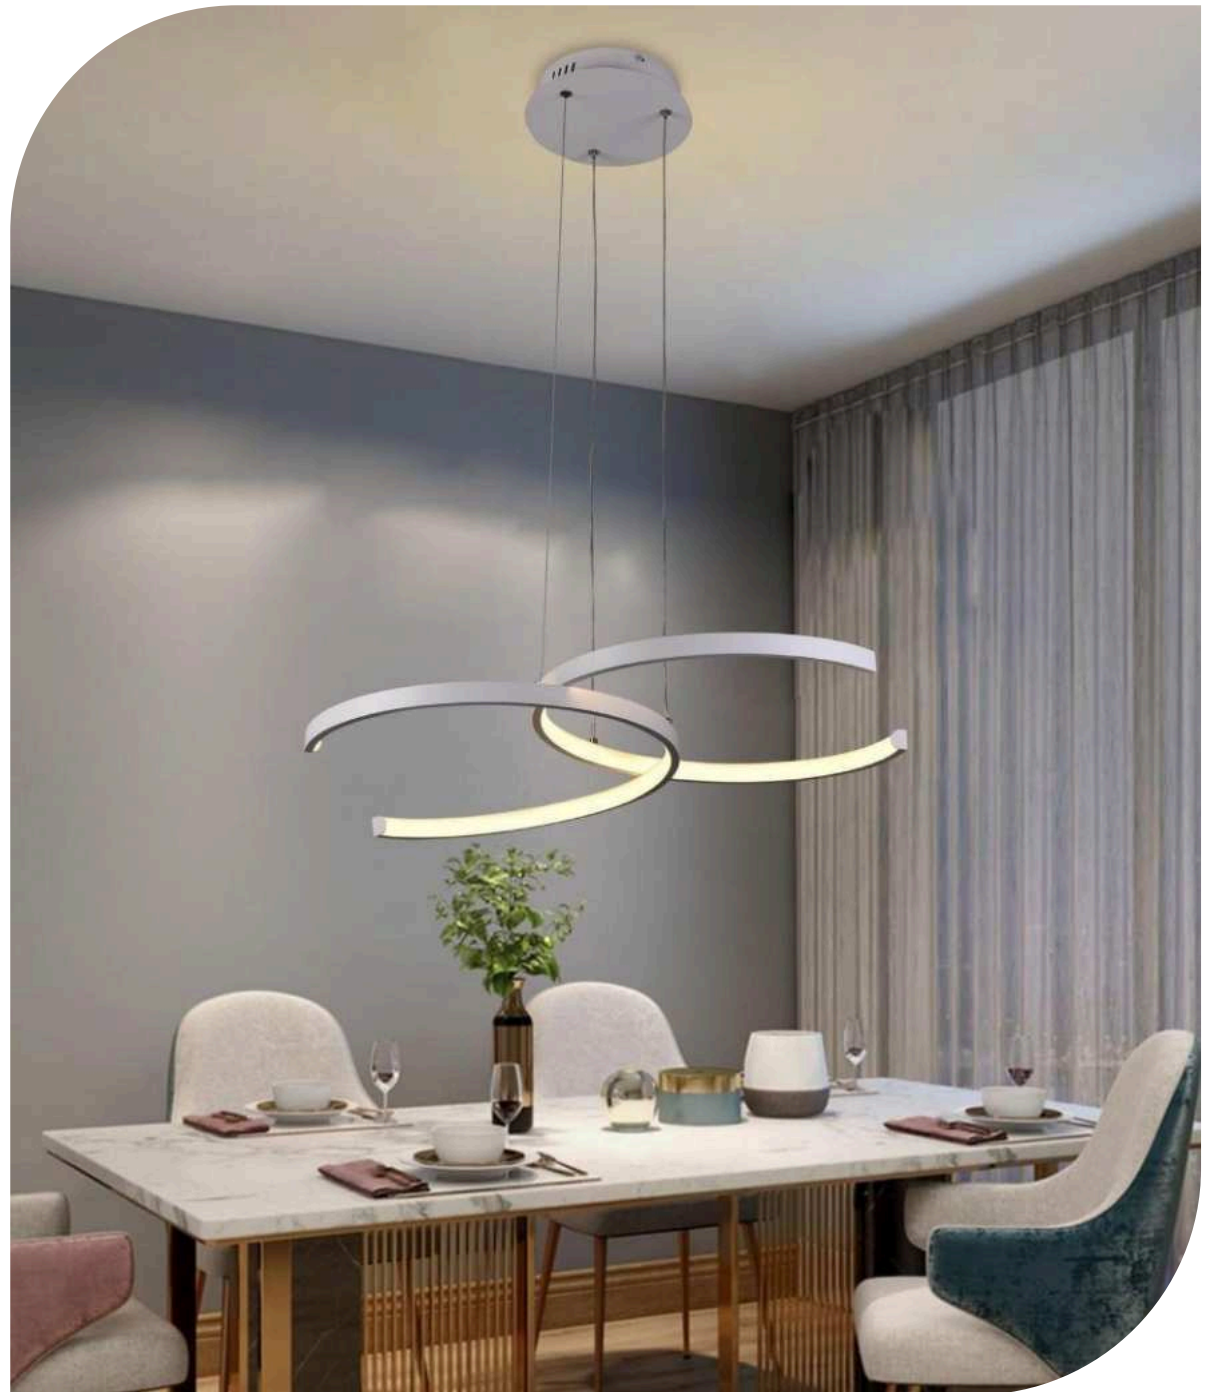

LED PENDANT LIGHT

Item: [LCD3053](#)
Size: L630*W410mm
Watter: 48w
Voltage: A C180-265v 50-60Hz
C C T: 3CCT
Function: Dimmer+Remote Control+APP
Material: Aluminum + Silicone

Finish