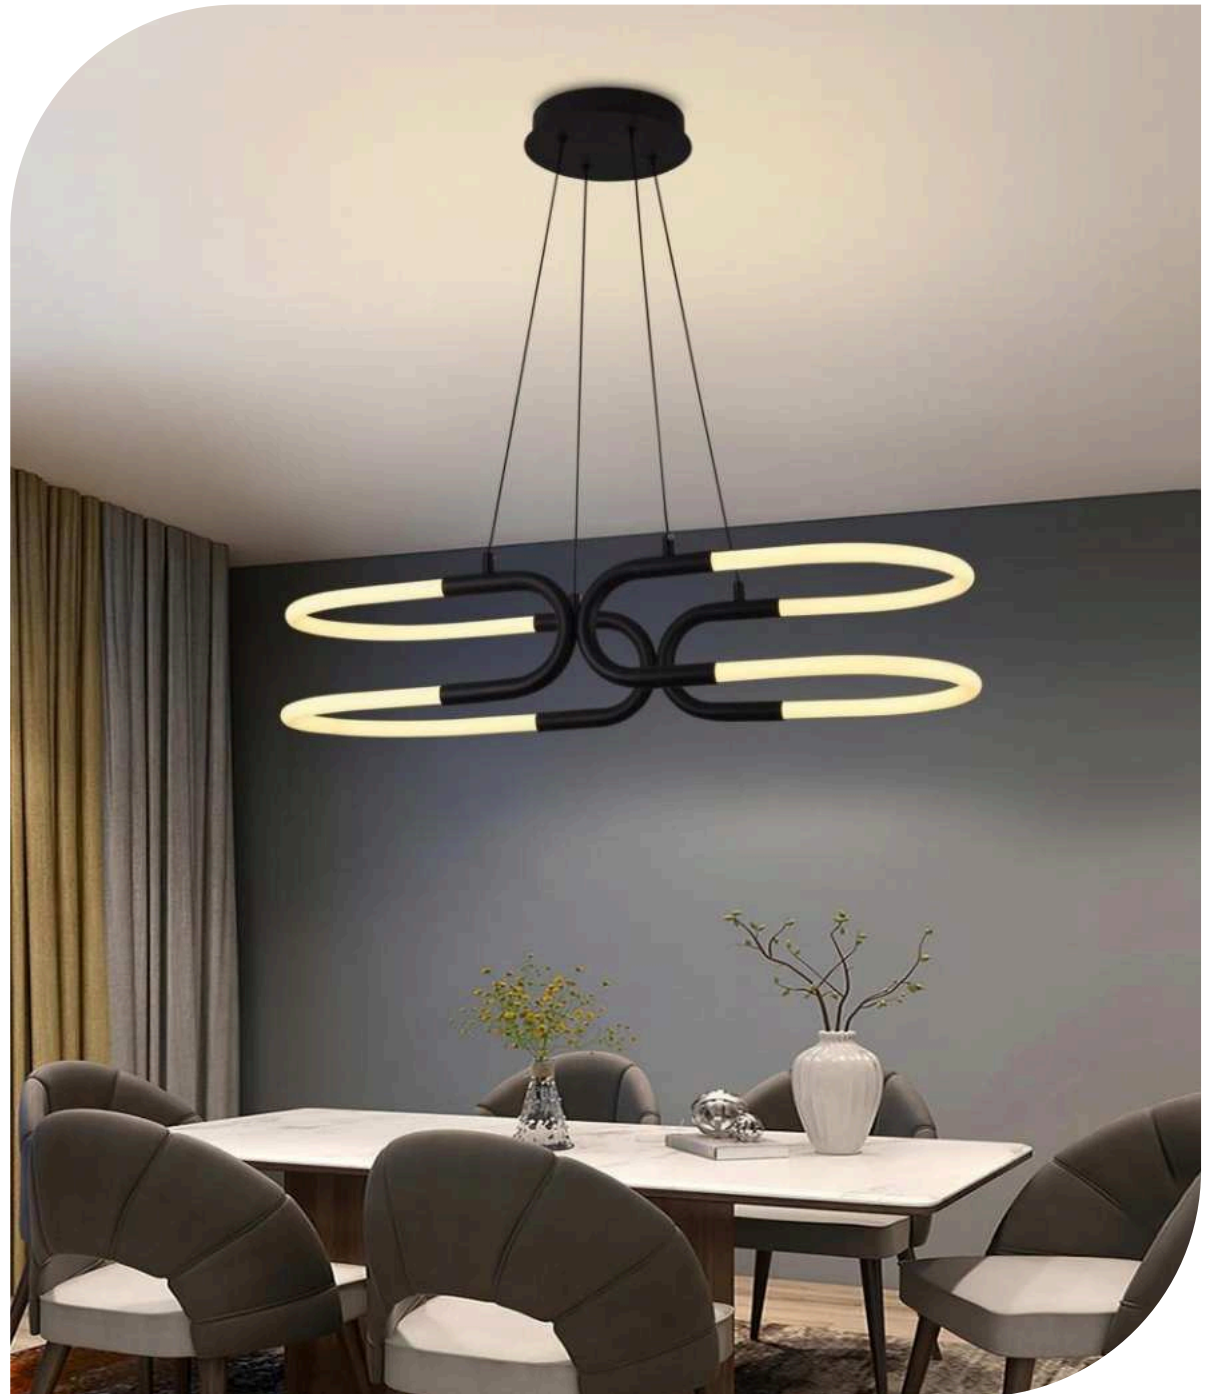

LED PENDANT LIGHT

Item: [LCD3104](#)
Size: L800*W300*H140mm
Watter: 50w
Voltage: AC180-265v 50-60Hz
C C T 3CCT
Function: Dimmer+Remote Control+APP
Material: Aluminum + Silicone

Finish