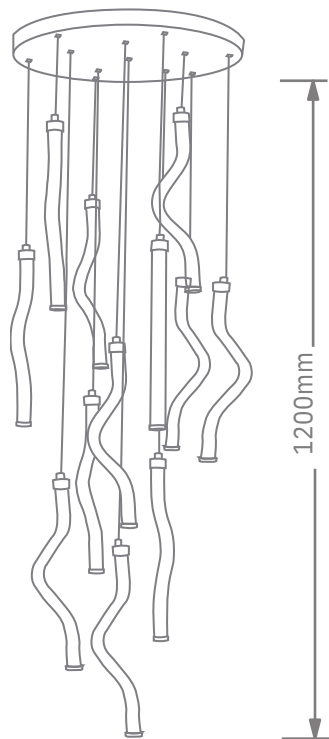

LED PENDANT LIGHT

Item: LCD3109
Size: L300mm*12pcs
Watter: 60w
Voltage: AC180-265v 50-60Hz
C C T: 3CCT
Function: Dimmer+Remote Control+APP
Material: Aluminum + Silicone

Finish