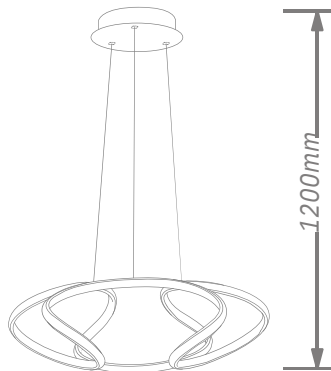

Finish

BK: Black
 BR: Brown
 WH: White
 GD: Paint gold
 CR: Chrome