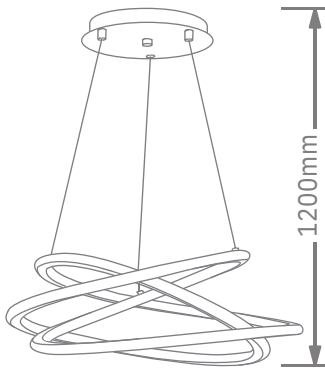

Finish

LED PENDANT LIGHT

Item: [LCD3071](#)
Size: L450*W450*H120mm
Watter: 142w
Voltage: AC180-265v 50-60Hz
C C T: 3CCT
Function: Dimmer+Remote Control+APP
Material: Aluminum + Silicone

Finish

LED PENDANT LIGHT