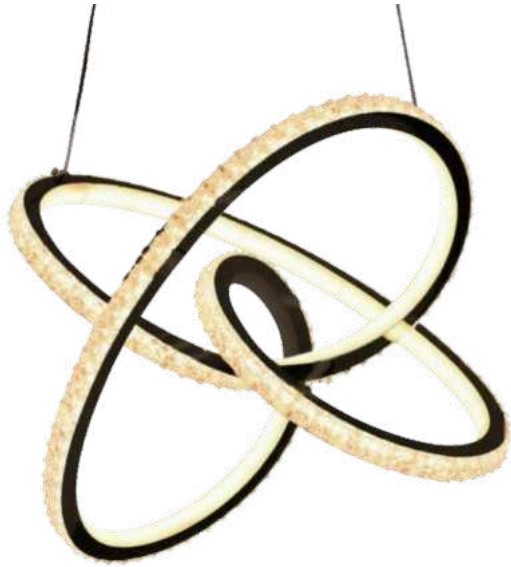

LED PENDANT LIGHT

Item: [LCD3073](#)
Size: L450*W450*H150mm
Watter: 128W
Voltage: AC180-265v 50-60Hz
C C T: 3CCT
Function: Dimmer+Remote Control+APP
Material: Aluminum + Silicone

Finish