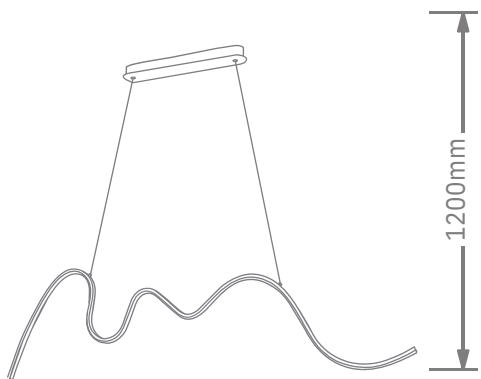

LED PENDANT LIGHT

Item: [LCD3089](#)
Size: L1000*H220mm
Watter: 32w
Voltage: AC180-265v 50-60Hz
CCT: 3CCT
Function: Dimmer+Remote Control+APP
Material: Aluminum + Silicone

Finish