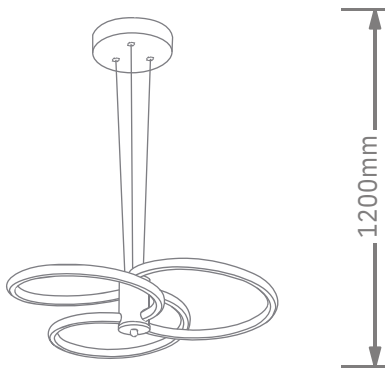

Item: LCD3072
Size: L450*W450*H120mm
Watter: 120W
Voltage: AC180-265v 50-60Hz
C C T: 3CCT
Function: Dimmer+Remote Control+APP
Material: Aluminum + Silicone

Finish

LED PENDANT LIGHT

Item: [LCD3073](#)
Size: L450*W450*H150mm
Watter: 128W
Voltage: AC180-265v 50-60Hz
C C T: 3CCT
Function: Dimmer+Remote Control+APP
Material: Aluminum + Silicone

Finish

LED PENDANT LIGHT

Item: [LCD3074](#)
Size: $\Phi 600+500+400\text{mm}$
Watter: 62w
Voltage: AC180-265v 50-60Hz
CCT: 3CCT
Function: Dimmer+Remote Control+APP
Material: Aluminum + Silicone

Finish

LED PENDANT LIGHT

Item: [LCD3075](#)
Size: $\Phi 550\text{mm}$
Watter: 78w
Voltage: AC180-265v 50-60Hz
C C T: 3CCT
Function: Dimmer+Remote Control+APP
Material: Aluminum + Silicone

Finish

LED PENDANT LIGHT

Item: [LCD3076](#)
Size: $\Phi 600\text{mm}$
Watter: 104w
Voltage: AC180-265v 50-60Hz
C C T: 3CCT
Function: Dimmer+Remote Control+APP
Material: Aluminum + Silicone