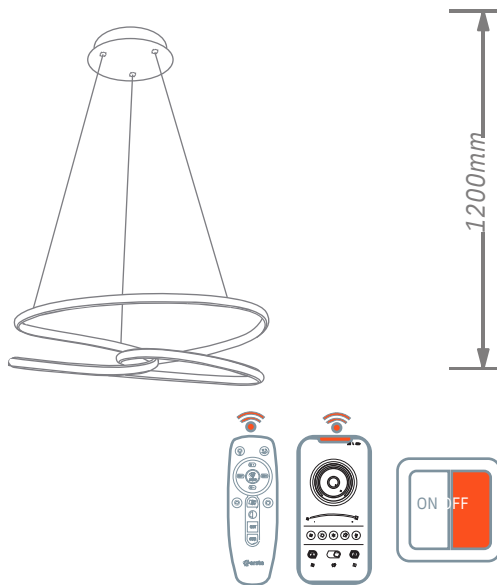

Finish

LED PENDANT LIGHT

Item: [LCD3063](#)
Size: L550*W260*H280mm
Watter: 54w
Voltage: AC180-265v 50-60Hz
C C T: 3CCT
Function: Dimmer+Remote Control+APP
Material: Aluminum + Silicone

Finish

LED PENDANT LIGHT

Item: LCD3064
Size: L480*W480*90mm
Watter: 66w
Voltage: AC180-265v 50-60Hz
C C T 3CCT
Function: Dimmer+Remote Control+APP
Material: Aluminum + Silicone

Finish

LED PENDANT LIGHT

Item: [LCD3065](#)
Size: L500*W500*H210mm
Watter: 64w
Voltage: AC180-265v 50-60Hz
C C T: 3CCT
Function: Dimmer+Remote Control+APP
Material: Aluminum + Silicone