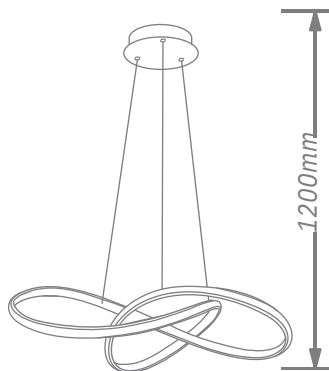

LED PENDANT LIGHT

Item: [LCD3058](#)
Size: L600*W600mm
Watter: 54w
Voltage: A C180-265v 50-60Hz
C C T 3CCT
Function: Dimmer+Remote Control+APP
Material: Aluminum + Silicone

Finish