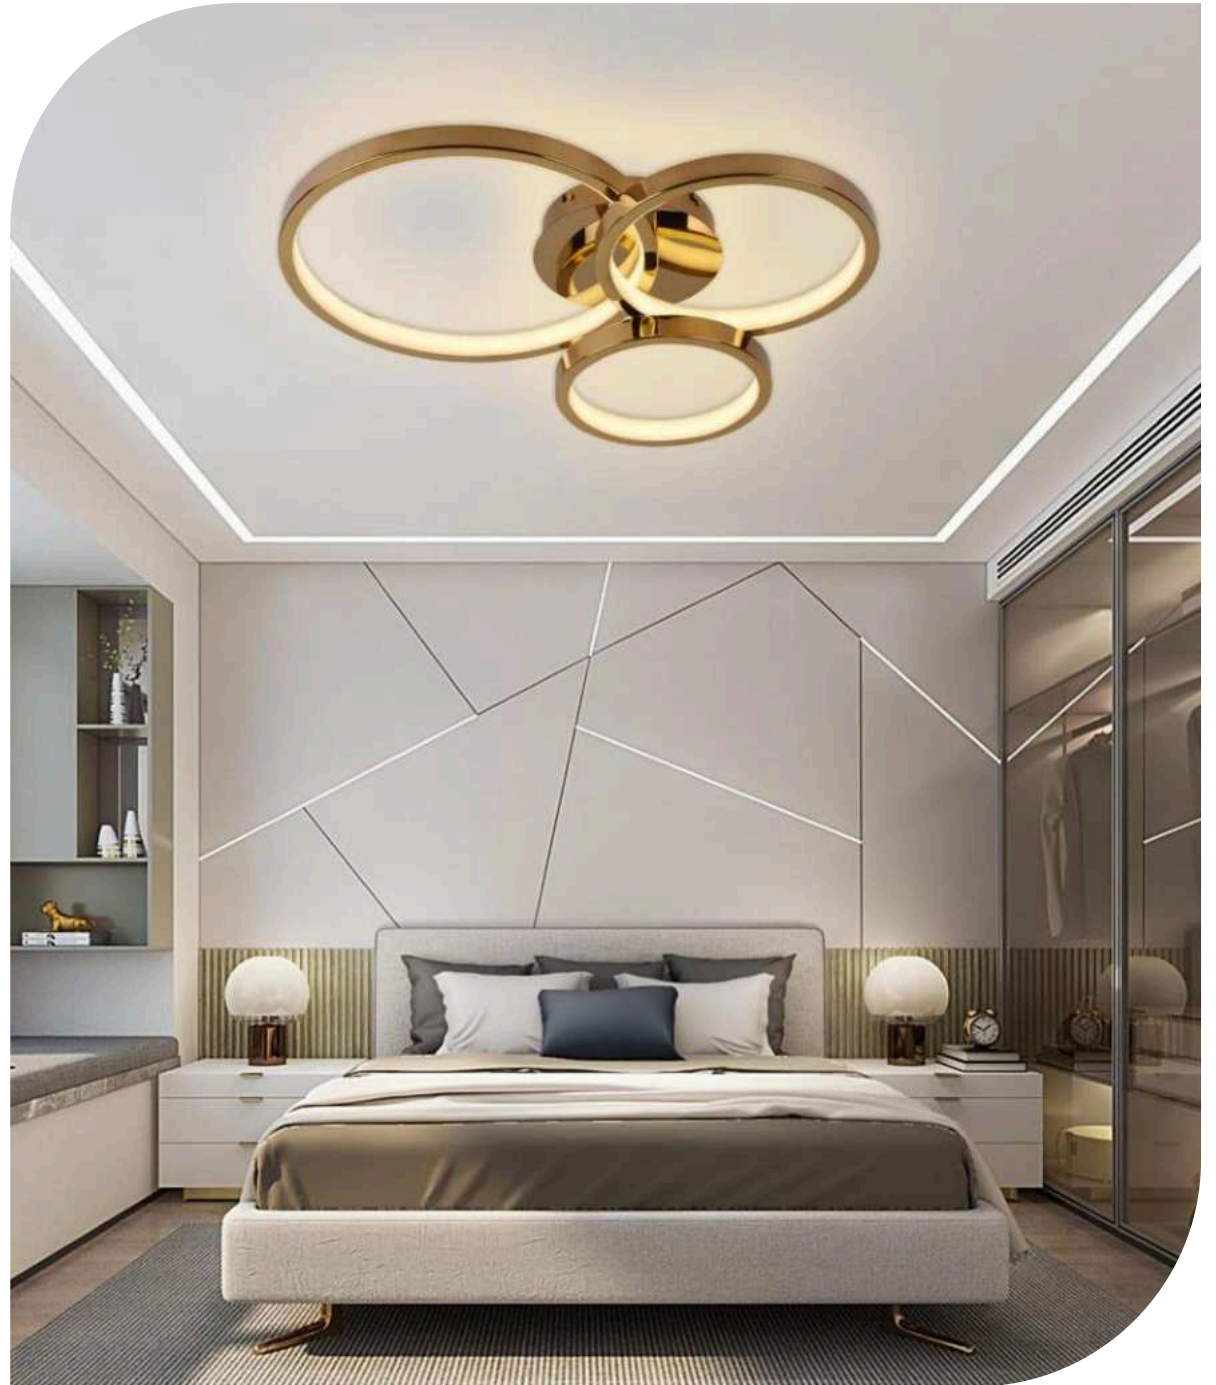

LED PENDANT LIGHT

Item: [LCD3002](#)
Size: L480*W480*H140mm
Watter: 48w
Voltage: AC180-265v 50-60Hz
C C T: 3CCT
Function: Dimmer+Remote Control+APP
Material: Aluminum + Silicone

Finish

 BK: Black	 BR: Brown
 WH: White	 GD: Paint gold
 CR: Chrome	

LED PENDANT LIGHT

Item: [LCD3003](#)
Size: L480*W480*H140mm
Watter: 60w
Voltage: AC180-265v 50-60Hz
C C T: 3CCT
Function: Dimmer+Remote Control+APP
Material: Aluminum + Silicone

Finish

 BK: Black	 BR: Brown
 WH: White	 GD: Paint gold
 CR: Chrome	

LED PENDANT LIGHT

Item: [LCD3005](#)
Size: 630*H120mm
Watter: 67w
Voltage: AC180-265v 50-60Hz
C C T: 3CCT
Function: Dimmer+Remote Control+APP
Material: Aluminum + Silicone

Finish

 BK: Black	 BR: Brown
 WH: White	 GD: Paint gold
 CR: Chrome	

LED PENDANT LIGHT

Item: [LCD3006](#)
Size: 630*H120mm
Watter: 67w
Voltage: AC180-265v 50-60Hz
C C T: 3CCT
Function: Dimmer+Remote Control+APP
Material: Aluminum + Silicone

Finish

 BK: Black	 BR: Brown
 WH: White	 GD: Paint gold
 CR: Chrome	