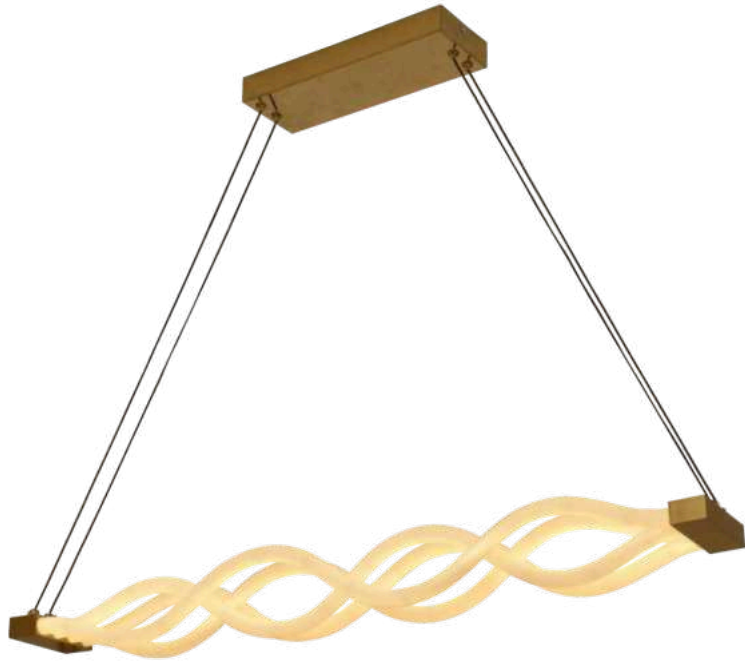

LED PENDANT LIGHT