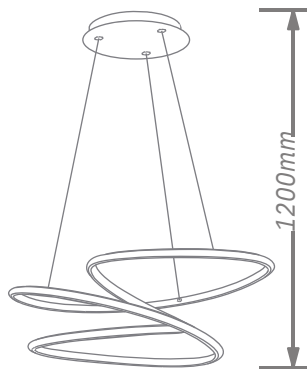

LED PENDANT LIGHT

Item: [LCD3068](#)
Size: L450*W450*H160mm
Watter: 70w
Voltage: AC180-265v 50-60Hz
C C T: 3CCT
Function: Dimmer+Remote Control+APP
Material: Aluminum + Silicone

Finish