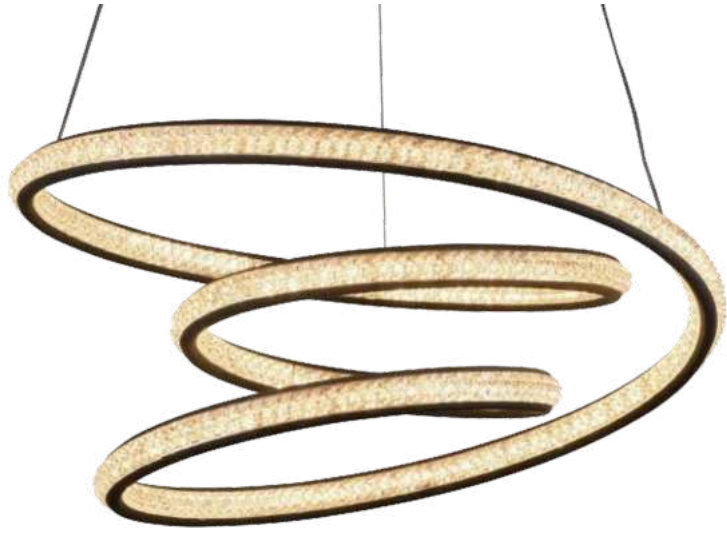

Finish

LED PENDANT LIGHT

Item: [LCD3071](#)
Size: L450*W450*H120mm
Watter: 142w
Voltage: AC180-265v 50-60Hz
C C T: 3CCT
Function: Dimmer+Remote Control+APP
Material: Aluminum + Silicone

Finish

LED PENDANT LIGHT