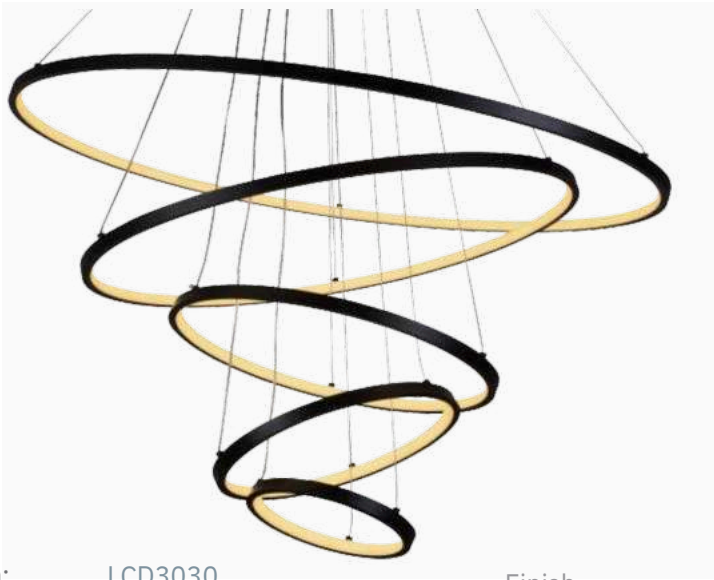

LED PENDANT LIGHT

Item: [LCD3030](#)
Size: $\Phi 200+300+400+600+800\text{mm}$
Watter: 210W
Voltage: AC180-265v 50-60Hz
CCT: 3CCT
Function: Dimmer+Remote Control+APP
Material: Aluminum + Silicone

Finish