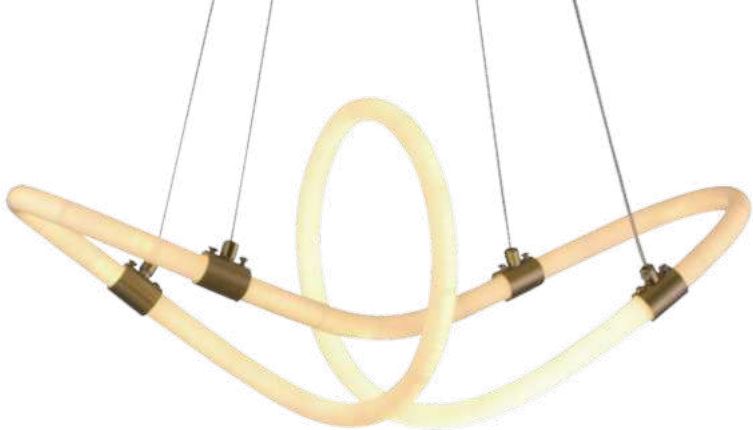

Finish

LED PENDANT LIGHT

Item: LCD3116
Size: $\Phi 400+600+800\text{mm}$
Watter: 96w
Voltage: AC180-265v 50-60Hz
C C T: 3CCT
Function: Dimmer+Remote Control+APP
Material: Aluminum + Silicone

Finish

LED PENDANT LIGHT