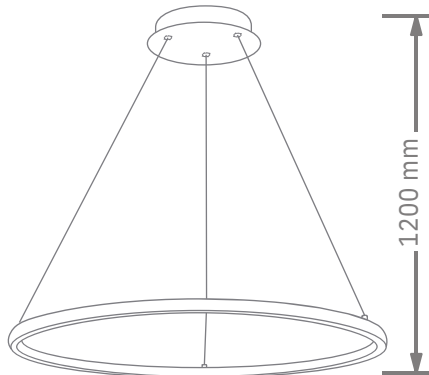

Finish

BK: Black
 BR: Brown
 WH: White
 GD: Paint gold
 CR: Chrome