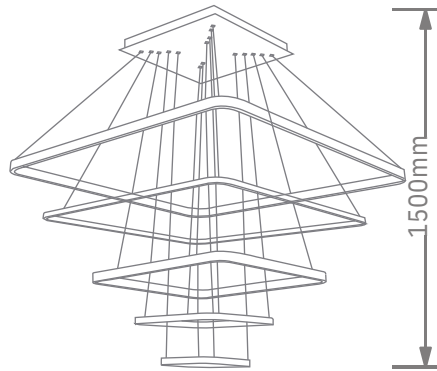

Finish

1200 mm

LED PENDANT LIGHT

Item: [LCD3031](#)
Size: Ø250+300+400+600+800mm
Watter: 224w
Voltage: AC180-265v 50-60Hz
C C T: 3CCT
Function: Dimmer+Remote Control+APP
Material: Aluminum + Silicone

Finish