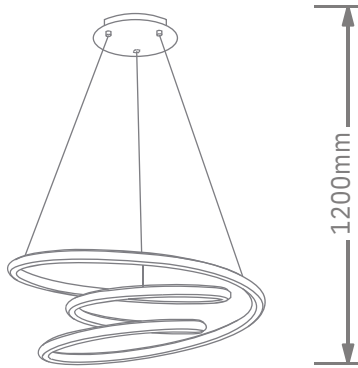

LED PENDANT LIGHT

Item: LCD3072
Size: L450*W450*H120mm
Watter: 120W
Voltage: AC180-265v 50-60Hz
C C T: 3CCT
Function: Dimmer+Remote Control+APP
Material: Aluminum + Silicone

Finish