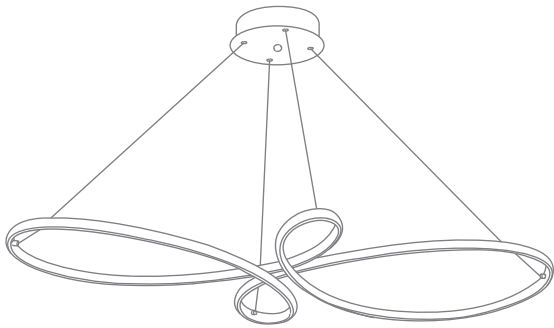

LED PENDANT LIGHT

Item: [LCD3083](#)
Size: L800*W400mm
Watter: 76w
Voltage: AC180-265v 50-60Hz
C C T: 3CCT
Function: Dimmer+Remote Control+APP
Material: A luminum + Silicone

Finish