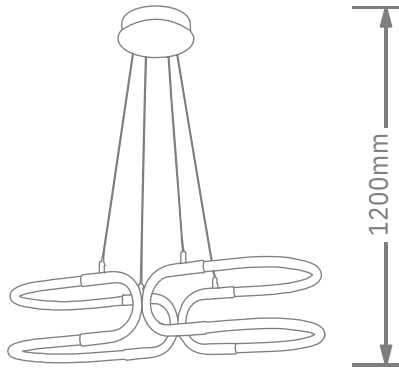

LED PENDANT LIGHT

Item: [LCD3104](#)
Size: L800*W300*H140mm
Watter: 50w
Voltage: AC180-265v 50-60Hz
C C T 3CCT
Function: Dimmer+Remote Control+APP
Material: Aluminum + Silicone

Finish