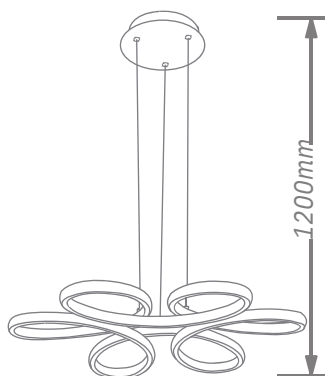

Finish

BK: Black
 BR: Brown
 WH: White
 GD: Paint gold
 CR: Chrome