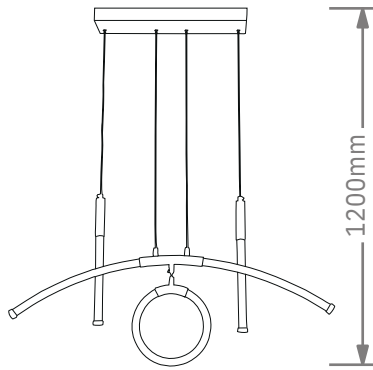

Finish

LED PENDANT LIGHT

Item: [LCD3103](#)
Size: L1000+Φ200mm
Watter: 46w
Voltage: AC180-265v 50-60Hz
C C T: 3CCT
Function: Dimmer+Remote Control+APP
Material: Aluminum + Silicone

Finish

LED PENDANT LIGHT