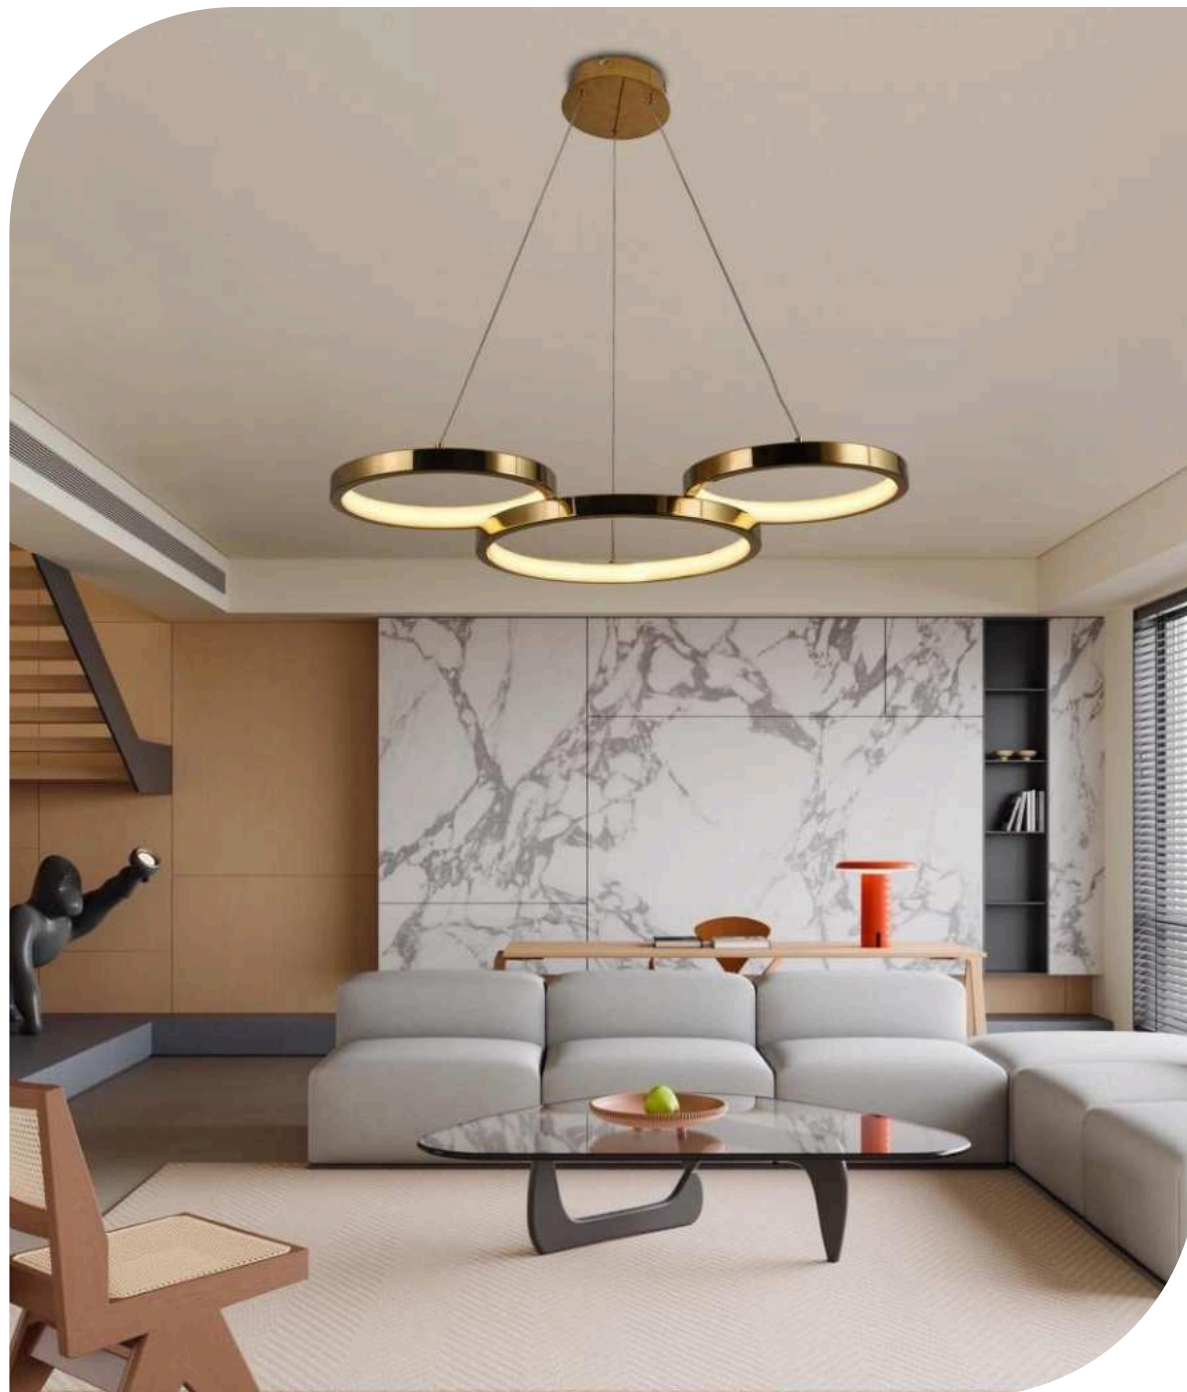

Item: [LCD3008](#)
Size: L77*W570*H70mm
Watter: 70w
Voltage: AC180-265v 50-60Hz
C C T: 3CCT
Function: Dimmer+Remote Control+APP
Material: Aluminum + Silicone

Finish

BK: Black	BR: Brown
WH: White	GD: Paint gold
CR: Chrome