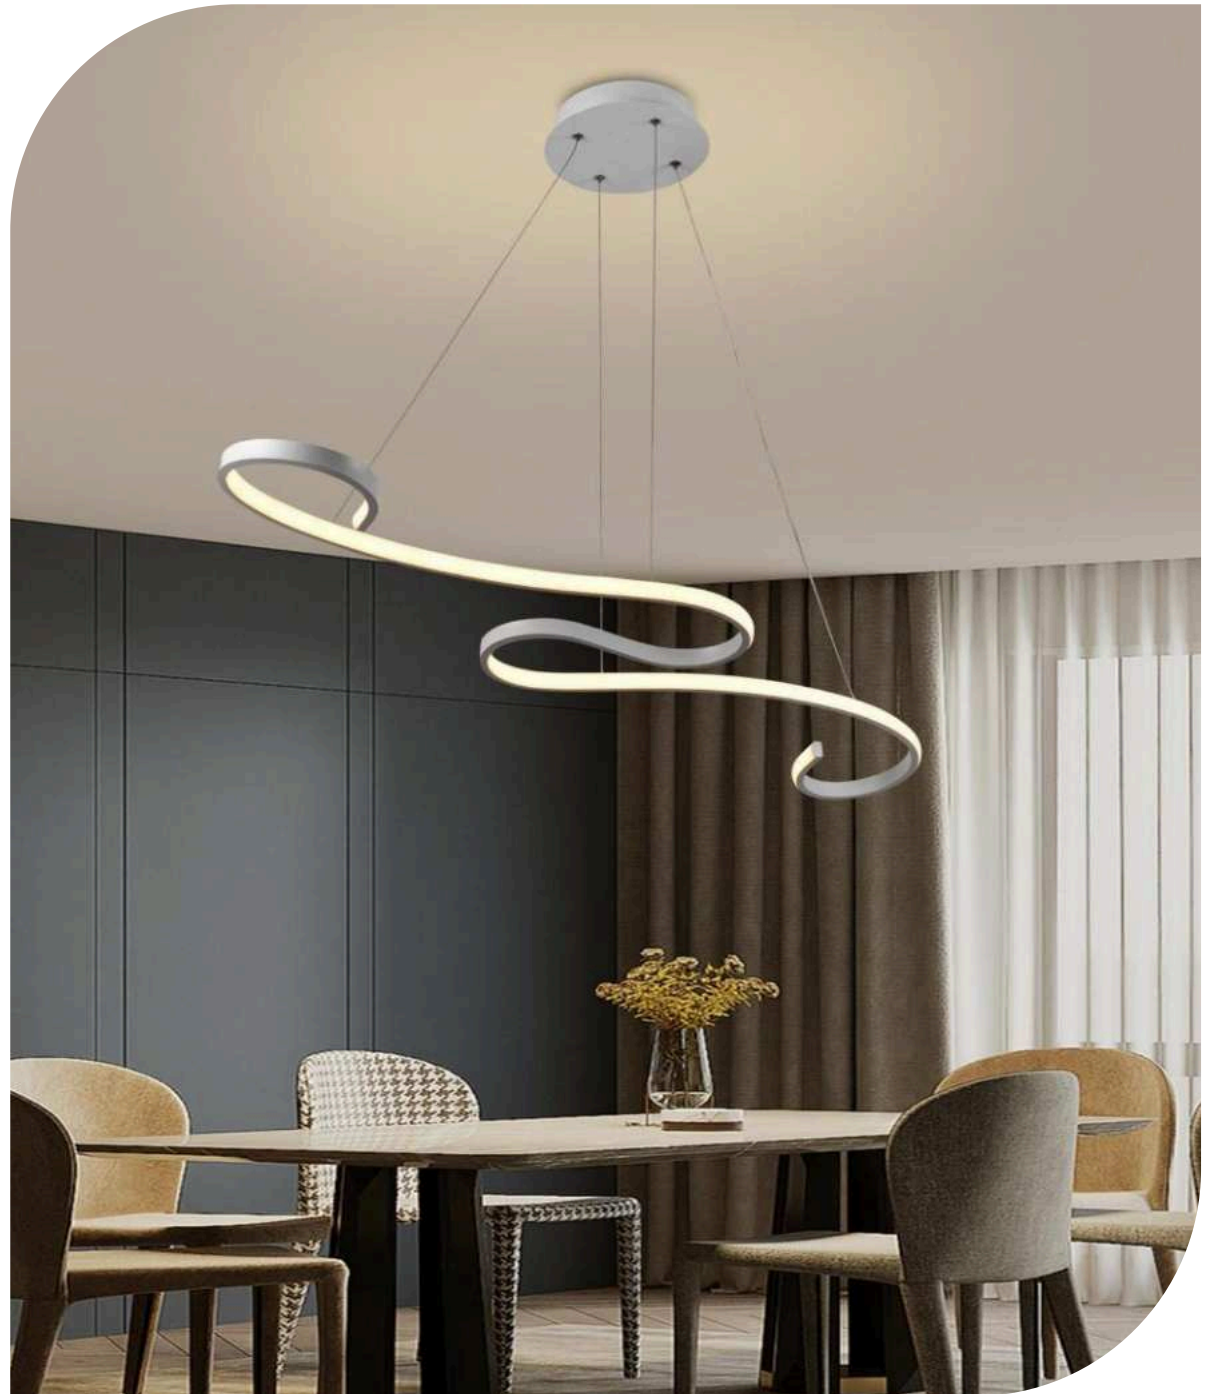

LED PENDANT LIGHT

Item: LCD3081
Size: L1000*280mm
Watter: 50w
Voltage: AC180-265v 50-60Hz
C C T: 3CCT
Function: Dimmer+Remote Control+APP
Material: Aluminum + Silicone

Finish