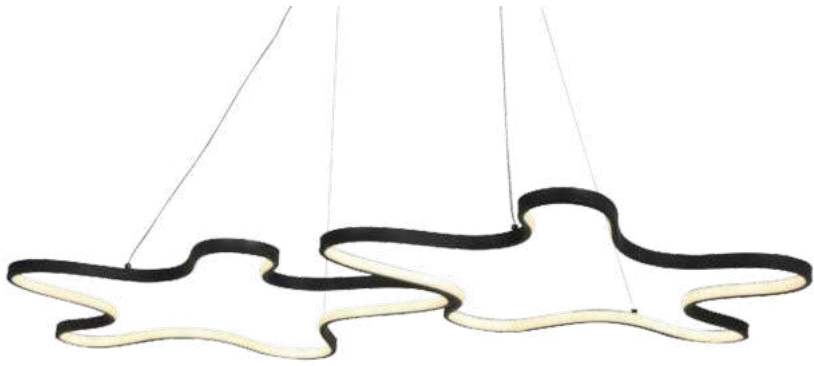

1200mm

LED PENDANT LIGHT

Item: [LCD3093](#)
Size: L1000*2+300*2mm
Watter: 86w
Voltage: AC180-265v 50-60Hz
CCT: 3CCT
Function: Dimmer+Remote Control+APP
Material: Aluminum + Silicone

Finish

LED PENDANT LIGHT