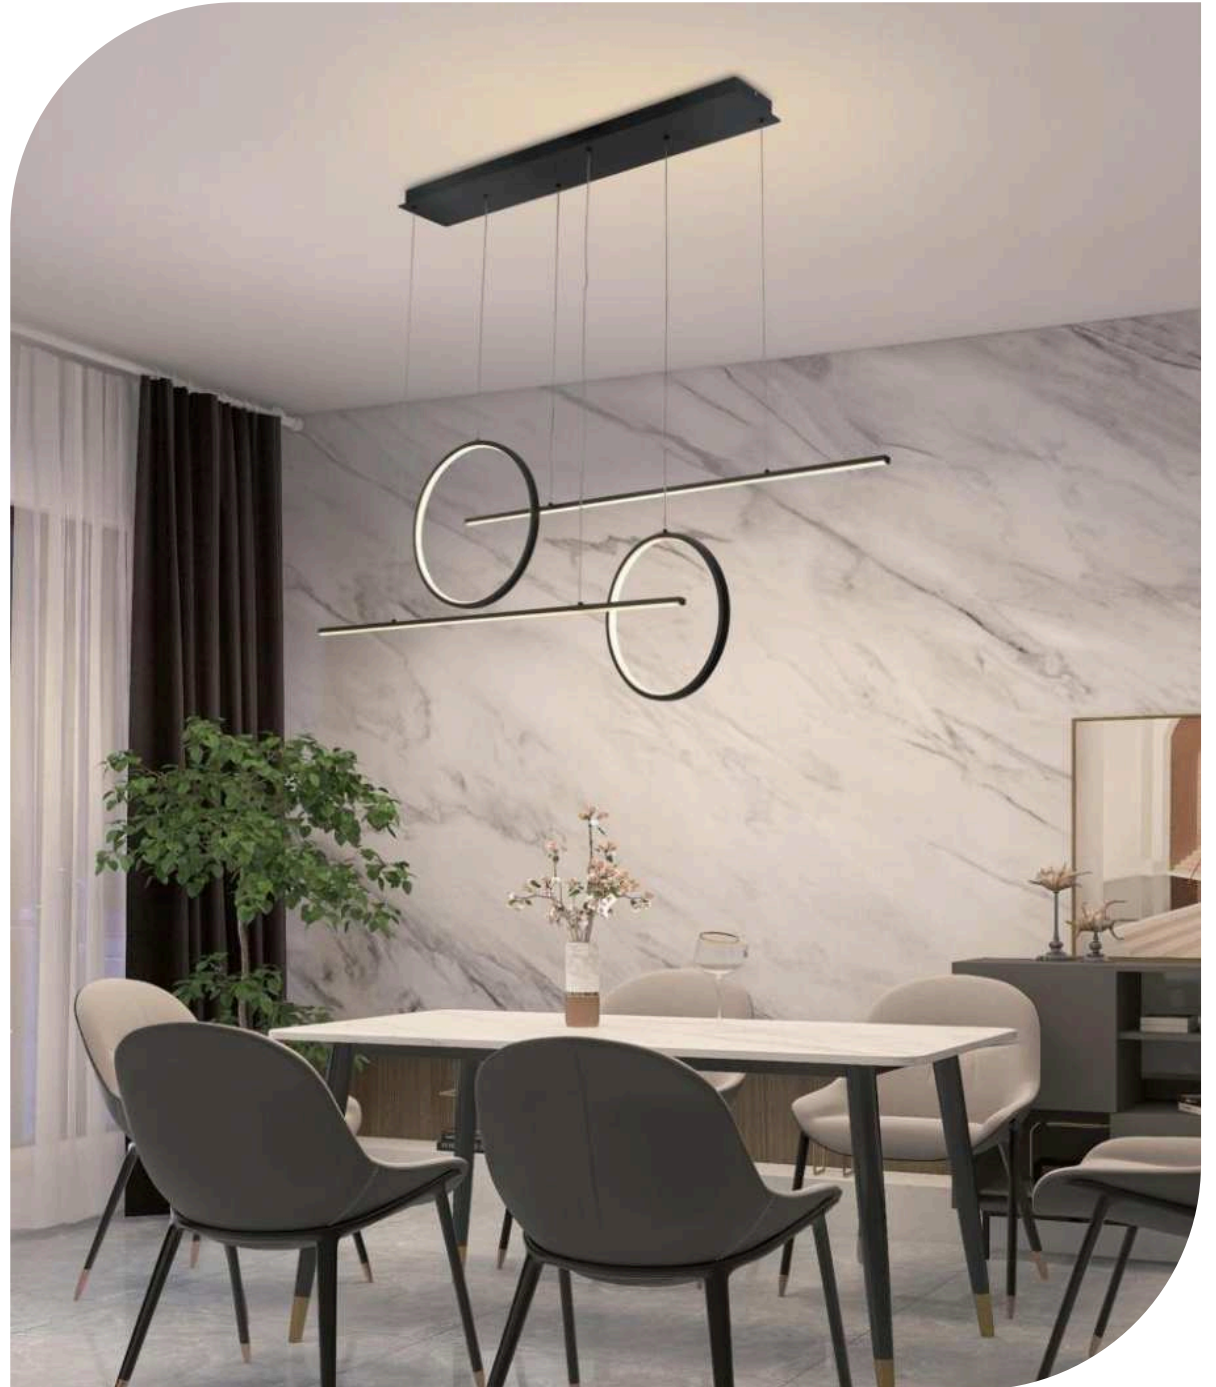

1200mm

LED PENDANT LIGHT

Item: [LCD3093](#)
Size: L1000*2+300*2mm
Watter: 86w
Voltage: AC180-265v 50-60Hz
CCT: 3CCT
Function: Dimmer+Remote Control+APP
Material: Aluminum + Silicone

Finish

LED PENDANT LIGHT