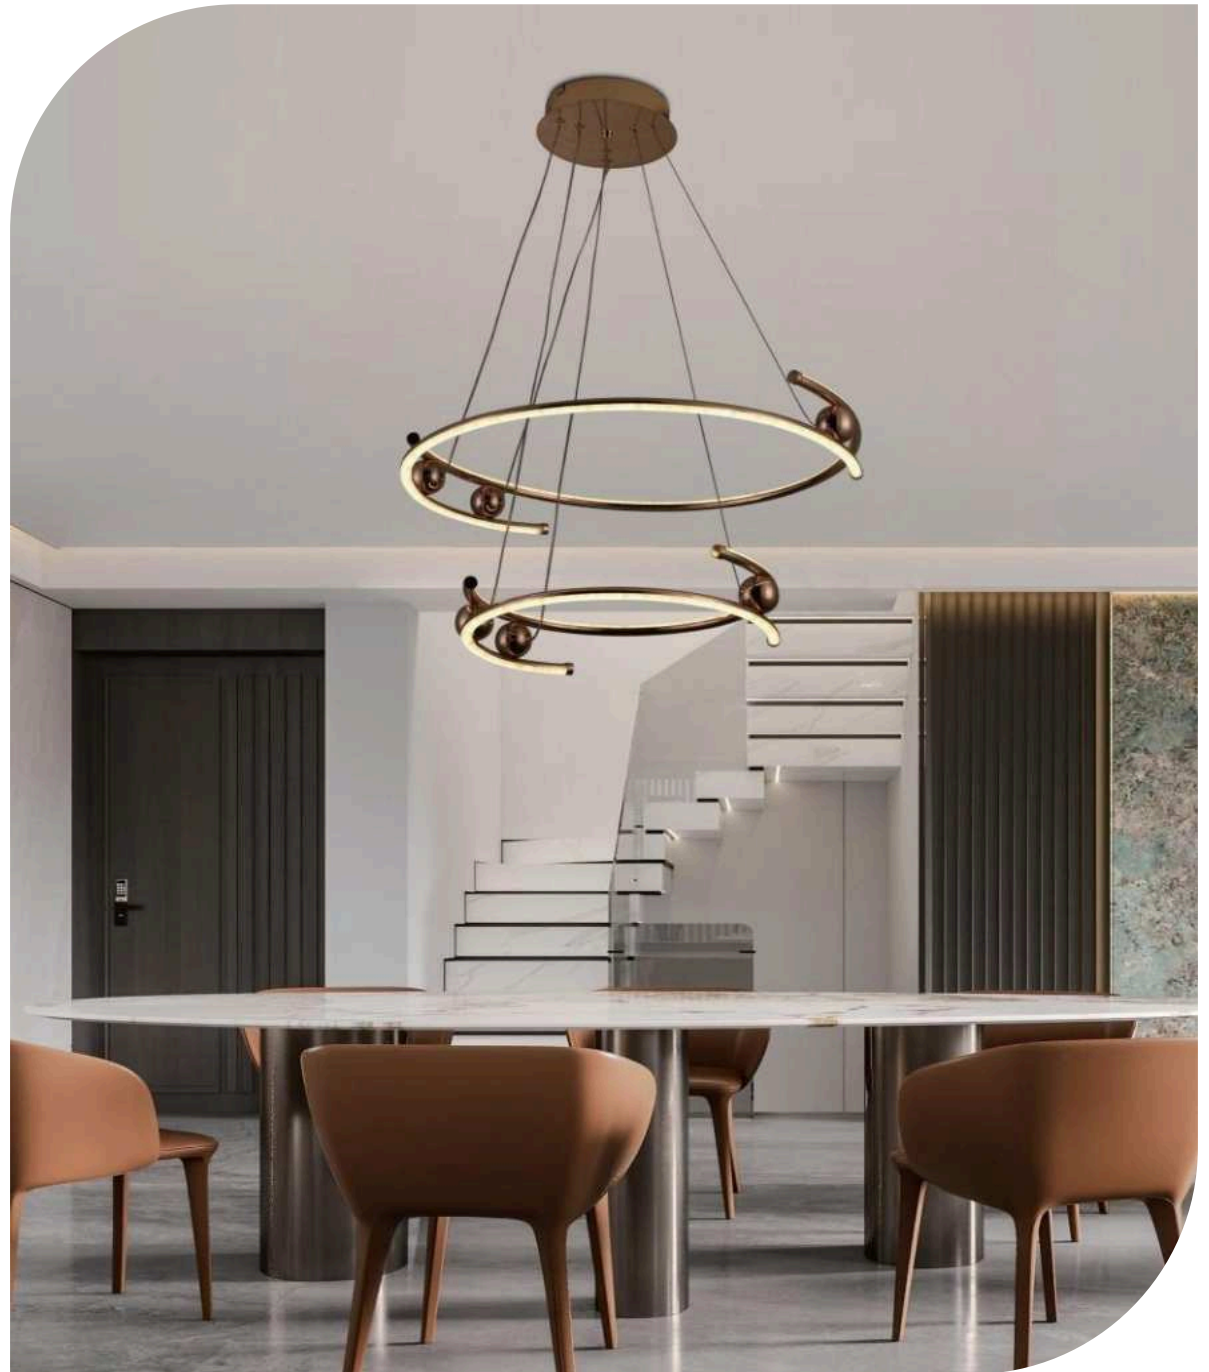

LED PENDANT LIGHT

Item: [LCD3037](#)
Size: $\Phi 400+600\text{mm}$
Watter: 88w
Voltage: AC180-265v 50-60Hz
C C T: 3CCT
Function: Dimmer+Remote Control+APP
Material: Aluminum + Silicone

Finish