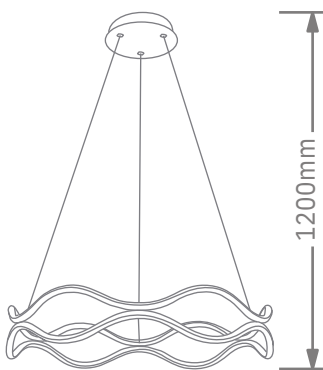

Finish

LED PENDANT LIGHT

Item: [LCD3077](#)
Size: L800*W800*H160mm
Watter: 122w
Voltage: AC180-265v 50-60Hz
C C T: 3CCT
Function: Dimmer+Remote Control+APP
Material: Aluminum + Silicone

Finish

LED PENDANT LIGHT

Item: [LCD3078](#)
Size: L800*W800*H200mm
Watter: 124w
Voltage: AC180-265v 50-60Hz
C C T: 3CCT
Function: Dimmer+Remote Control+APP
Material: Aluminum + Silicone

Finish

BK: Black
BR: Brown
WH: White
GD: Paint gold
CR: Chrome