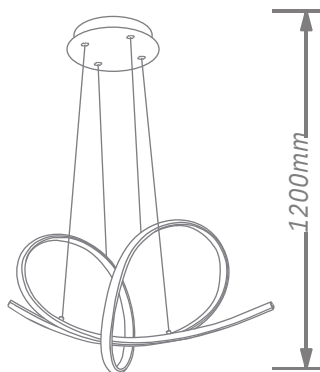

Finish

LED PENDANT LIGHT

Item: [LCD3063](#)
Size: L550*W260*H280mm
Watter: 54w
Voltage: AC180-265v 50-60Hz
C C T: 3CCT
Function: Dimmer+Remote Control+APP
Material: Aluminum + Silicone

Finish

LED PENDANT LIGHT