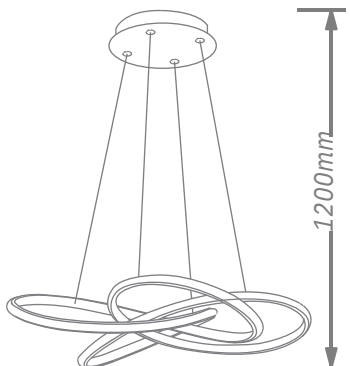

Item: [LCD3069](#)
Size: L500*W500*H130mm
Watter: 76w
Voltage: AC180-265v 50-60Hz
CCT: 3CCT
Function: Dimmer+Remote Control+APP
Material: Aluminum + Silicone

Finish
BK: Black BR: Brown
WH: White GD: Paint gold
CR: Chrome