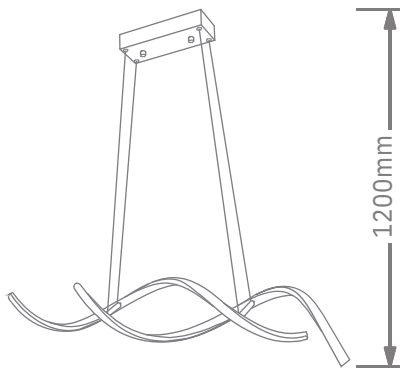

Finish

LED PENDANT LIGHT

Item: LCD3082
Size: L1000*140mm
Watter: 42w
Voltage: AC180-265v 50-60Hz
C C T: 3CCT
Function: Dimmer+Remote Control+APP
Material: Aluminum + Silicone

Finish

LED PENDANT LIGHT

Item: [LCD3083](#)
Size: L800*W400mm
Watter: 76w
Voltage: AC180-265v 50-60Hz
C C T: 3CCT
Function: Dimmer+Remote Control+APP
Material: A luminum + Silicone