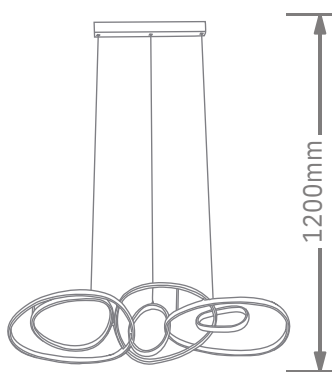

LED PENDANT LIGHT

Item: [LCD3091](#)
Size: L1350*W420*H260mm
Watter: 148W
Voltage: AC180-265v 50-60Hz
C C T: 3CCT
Function: Dimmer+Remote Control+APP
Material: Aluminum + Silicone

Finish