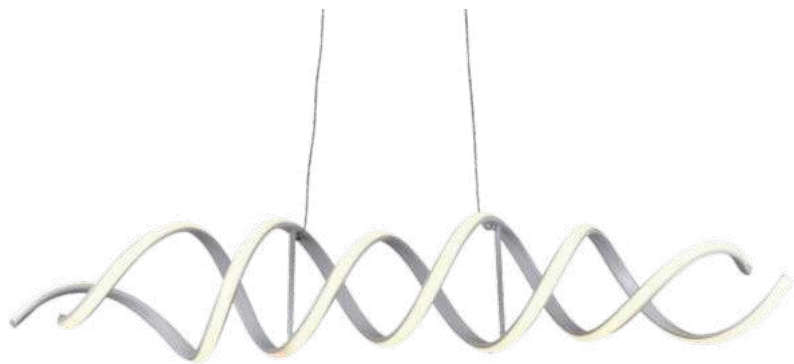

LED PENDANT LIGHT