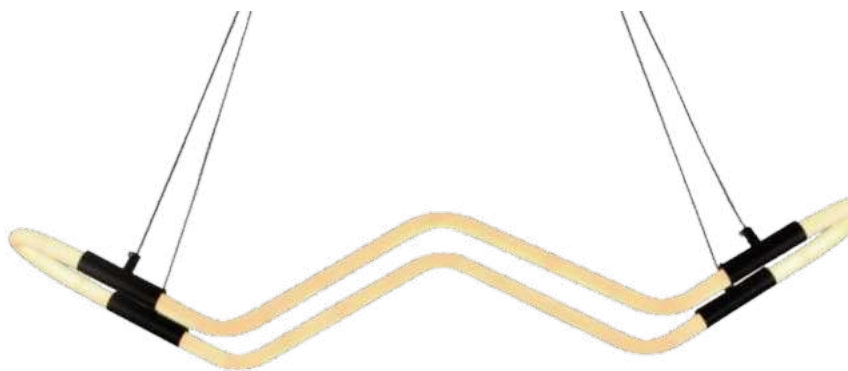

Finish

LED PENDANT LIGHT

Item: [LCD3106](#)
Size: L1000*Φ250mm
Watter: 38w
Voltage: AC180-265v 50-60Hz
C C T: 3CCT
Function: Dimmer+Remote Control+APP
Material: Aluminum + Silicone

Finish

LED PENDANT LIGHT