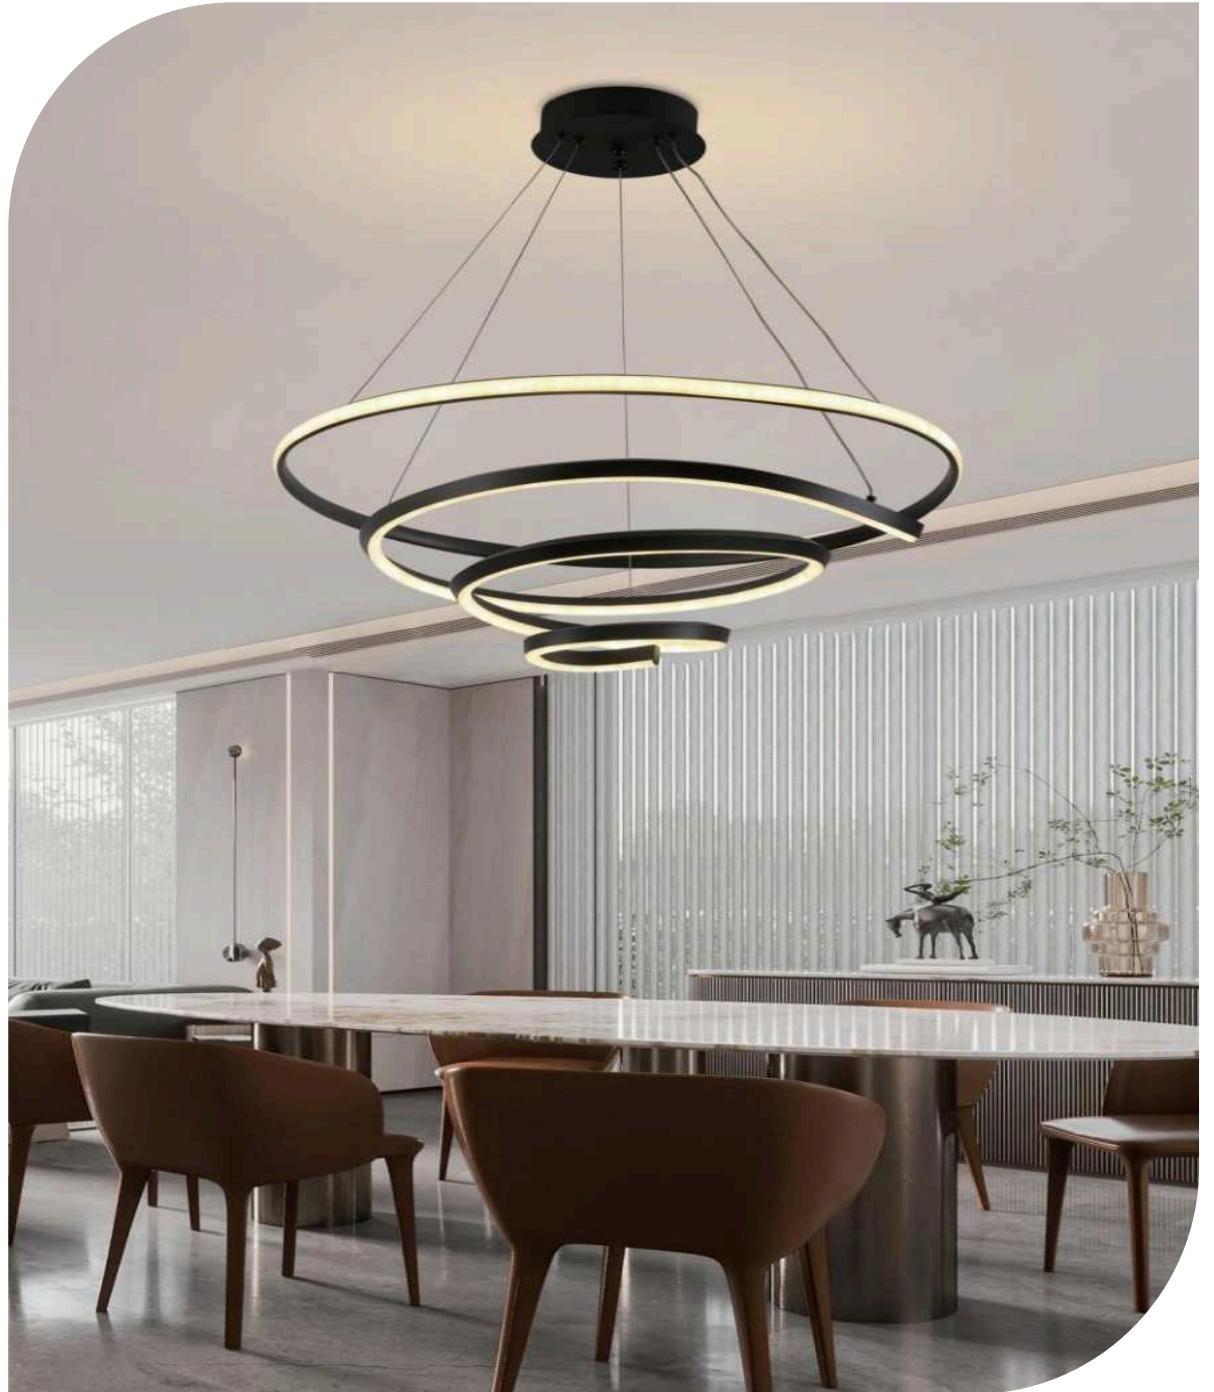

LED PENDANT LIGHT

Item: [LCD3080](#)
Size: $\Phi 800 + \Phi 600$ mm
Watter: 124w
Voltage: AC180-265v 50-60Hz
C C T: 3CCT
Function: Dimmer+Remote Control+APP
Material: A luminum + Silicone

Finish