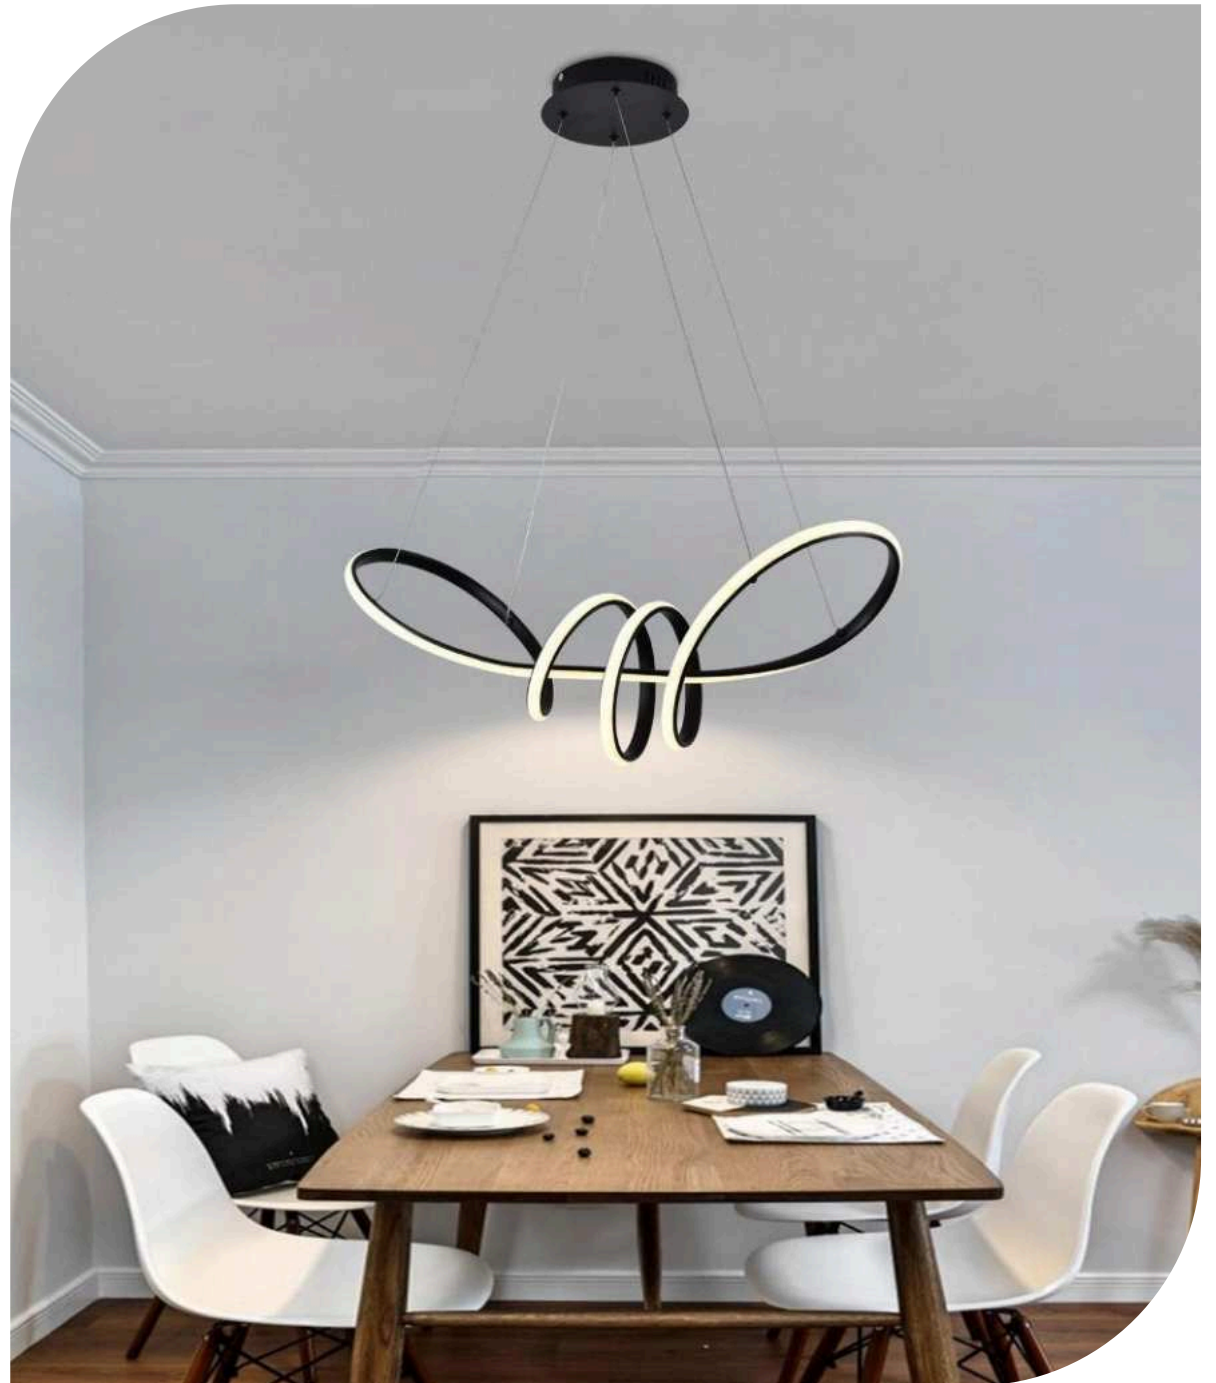

LED PENDANT LIGHT

Item: [LCD3056](#)
Size: L800*W230mm
Watter: 70w
Voltage: A C180-265v 50-60Hz
C C T 3CCT
Function: Dimmer+Remote Control+APP
Material: Aluminum + Silicone

Finish