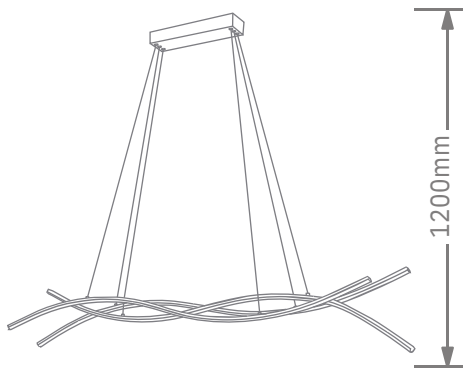

LED PENDANT LIGHT

Item: [LCD3085](#)
Size: L1200*W180*H150mm
Watter: 90w
Voltage: AC180-265v 50-60Hz
C C T: 3CCT
Function: Dimmer+Remote Control+APP
Material: Aluminum + Silicone

Finish