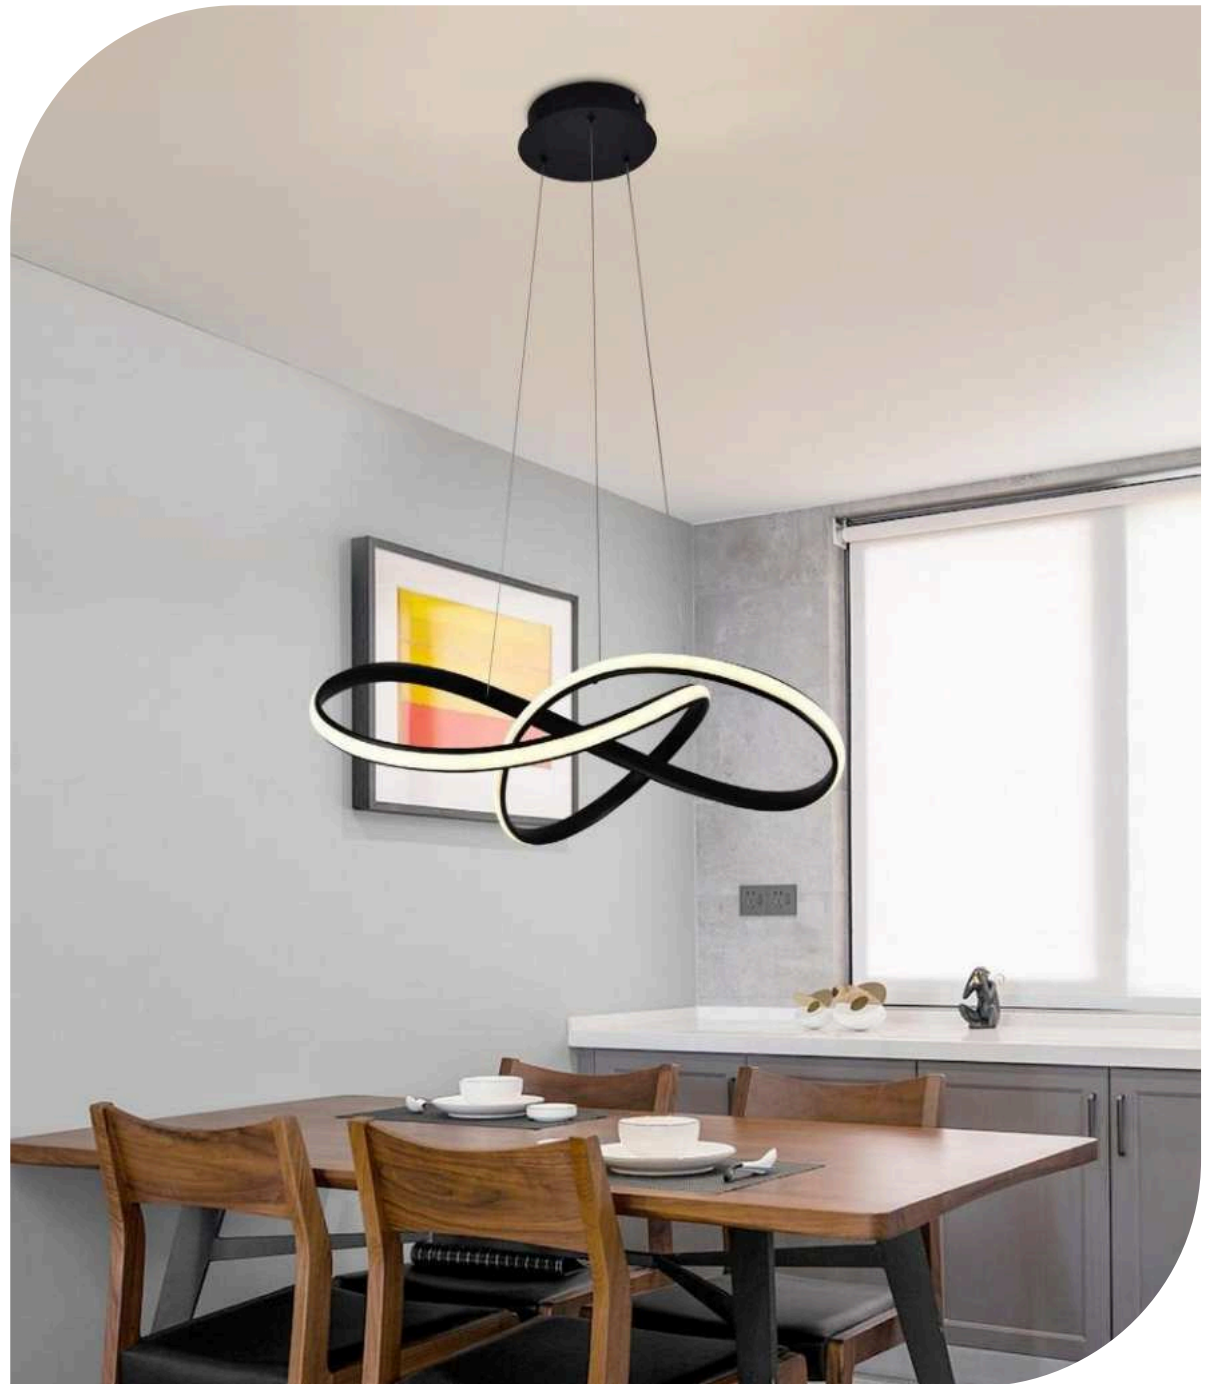

LED PENDANT LIGHT

Item: [LCD3058](#)
Size: L600*W600mm
Watter: 54w
Voltage: A C180-265v 50-60Hz
C C T 3CCT
Function: Dimmer+Remote Control+APP
Material: Aluminum + Silicone

Finish