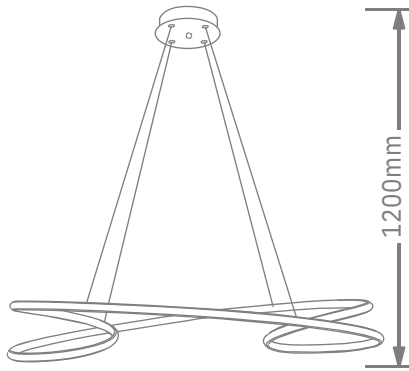

Finish

LED PENDANT LIGHT

Item: [LCD3084](#)
Size: L800*W780mm
Watter: 78w
Voltage: AC180-265v 50-60Hz
C C T: 3CCT
Function: Dimmer+Remote Control+APP
Material: Aluminum + Silicone

Finish

LED PENDANT LIGHT