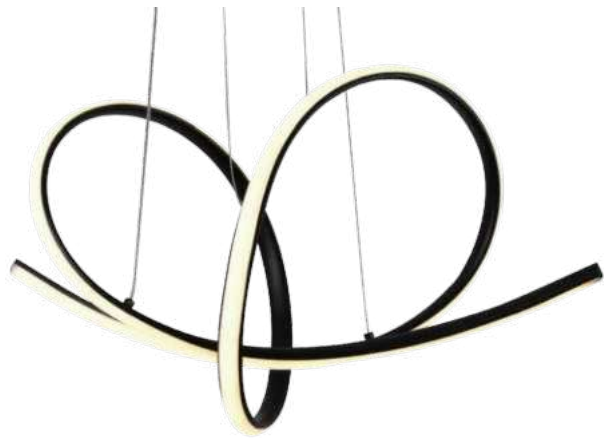

Finish

LED PENDANT LIGHT

Item: [LCD3063](#)
Size: L550*W260*H280mm
Watter: 54w
Voltage: AC180-265v 50-60Hz
C C T: 3CCT
Function: Dimmer+Remote Control+APP
Material: Aluminum + Silicone

Finish

LED PENDANT LIGHT