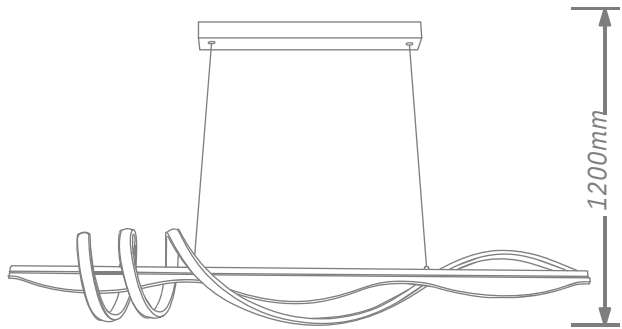

Finish

LED PENDANT LIGHT

Item: [LCD3088](#)
Size: L1000*W200*H200mm
Watter: 62w
Voltage: AC180-265v 50-60Hz
C C T: 3CCT
Function: Dimmer+Remote Control+APP
Material: Aluminum + Silicone

Finish

LED PENDANT LIGHT