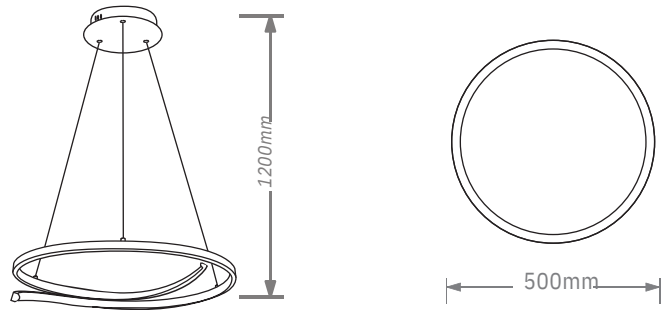

Item: [LCD3052](#)
Size: $\Phi 500\text{mm}$
Watter: 48w
Voltage: A C180-265v 50-60Hz
C C T 3CCT
Function: Dimmer+Remote Control+APP
Material: Aluminum + Silicone

Finish
BK: Black
BR: Brown
WH: White
GD: Paint gold
CR: Chrome