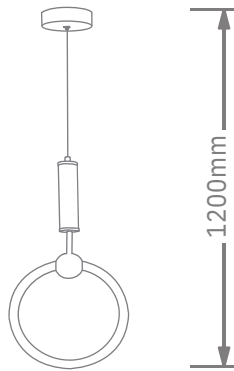

LED PENDANT LIGHT

Item: [LCD3098](#)
Size: $\Phi 250\text{mm}$
Watter: 12w
Voltage: AC180-265v 50-60Hz
C C T: 3CCT
Function: Dimmer+Remote Control+APP
Material: Aluminum + Silicone

Finish