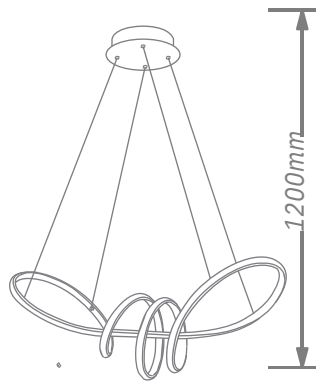

LED PENDANT LIGHT

Item: [LCD3056](#)
Size: L800*W230mm
Watter: 70w
Voltage: A C180-265v 50-60Hz
C C T 3CCT
Function: Dimmer+Remote Control+APP
Material: Aluminum + Silicone

Finish