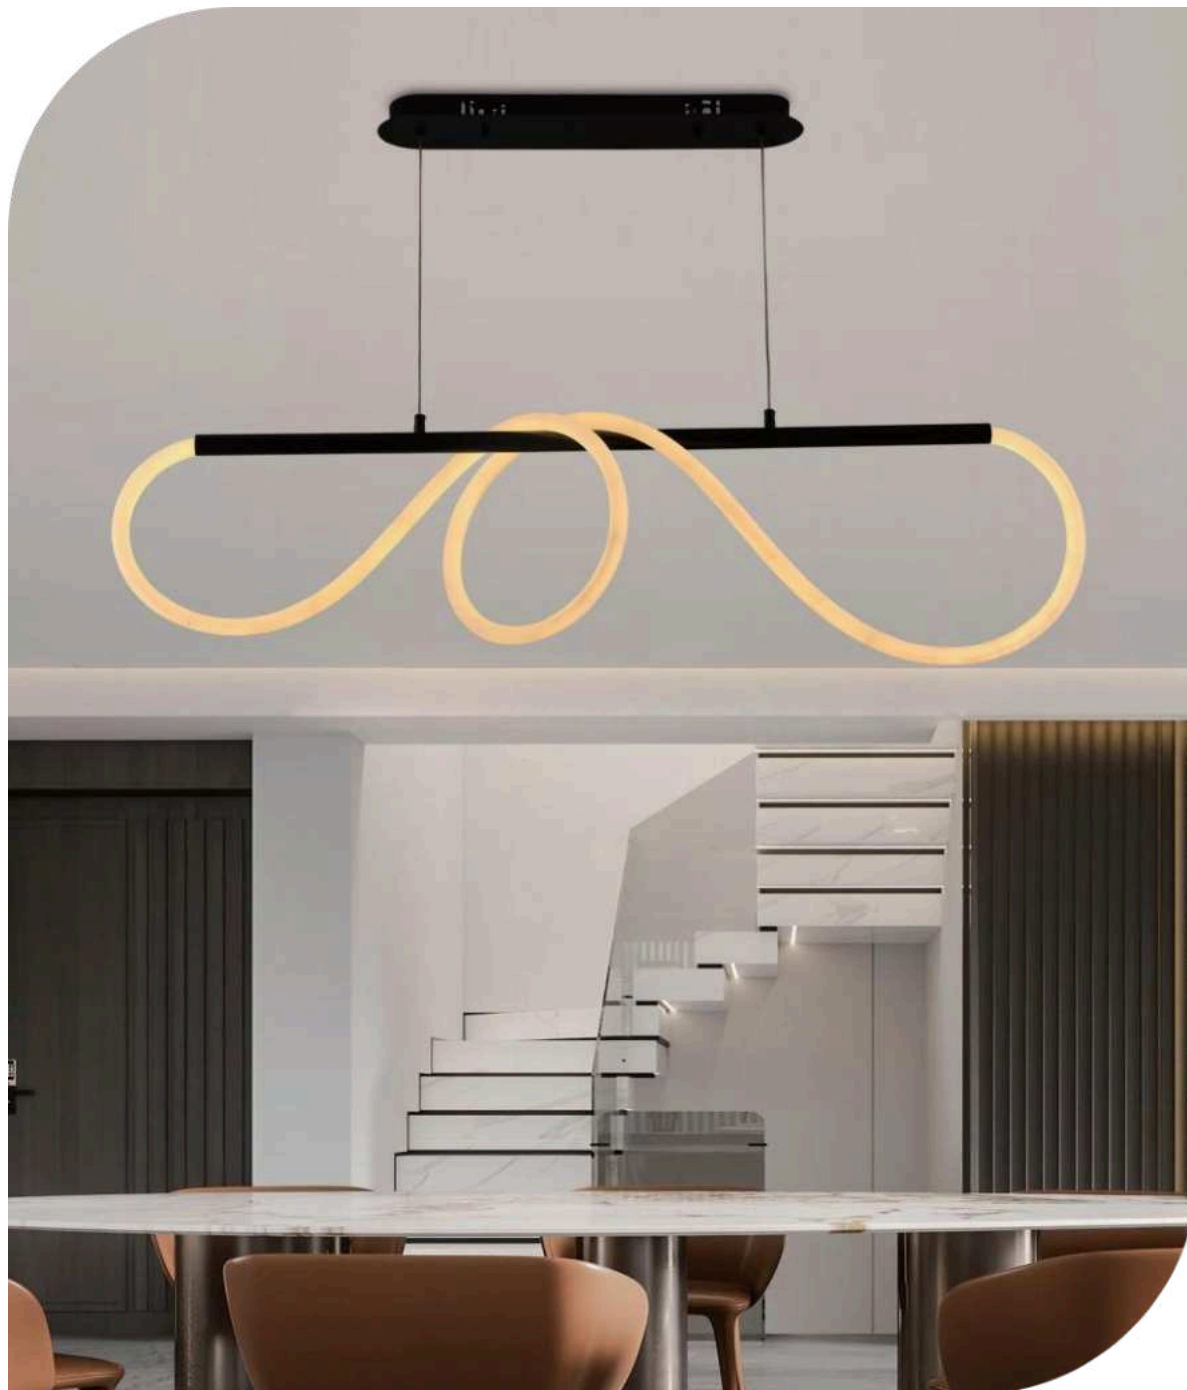

LED PENDANT LIGHT

Item: [LCD3108](#)
Size: L1200*W260mm
Watter: 40w
Voltage: AC180-265v 50-60Hz
C C T: 3CCT
Function: Dimmer+Remote Control+APP
Material: Aluminum + Silicone

Finish