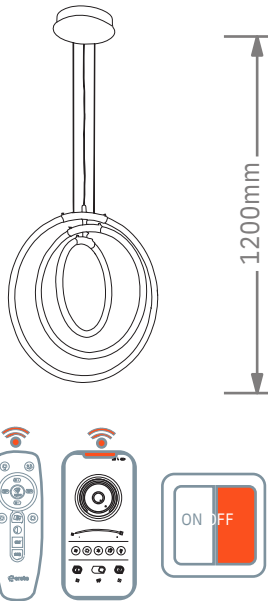

Finish

LED PENDANT LIGHT

Item: LCD3112
Size: L800mm
Watter: 46w
Voltage: AC180-265v 50-60Hz
CCT: 3CCT
Function: Dimmer+Remote Control+APP
Material: Aluminum + Silicone

Finish

BK: Black
BR: Brown
WH: White
GD: Paint gold
CR: Chrome

LED PENDANT LIGHT

Item: LCD3113
Size: $\Phi 300+400+500\text{mm}$
Watter: 64w
Voltage: AC180-265v 50-60Hz
C C T: 3CCT
Function: Dimmer+Remote Control+APP
Material: Aluminum + Silicone

Finish

LED PENDANT LIGHT