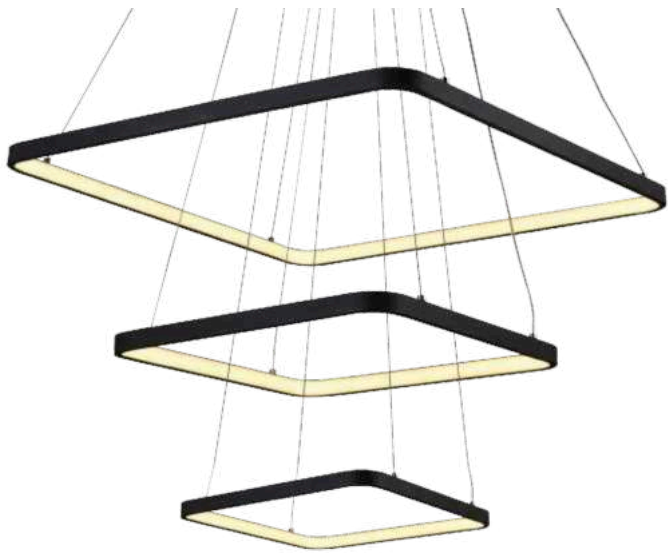

Modern Style

Elitechnic Lendant light

Featuring a unique design, this chandelier consists of two curved structural components with embedded magnets on each connector, allowing them to be easily connected during assembly. This makes installation very simple and ensures a secure hold. Such a simple yet innovative design will add modernity and comfortable lighting to your room.

GD:

Paint gold

CR:

Chrome

LED PENDANT LIGHT

Item: LCD3020 / LCD3022 / LCD3021
Size: $\Phi 200+400+600\text{mm}$
 $\Phi 400+600+800\text{mm}$
 $\Phi 600+800+1000\text{mm}$
Watter: 106w / 160w / 214w
Voltage: AC180-265v 50-60Hz
C C T 3CCT
Function: Dimmer+Remote Control+APP
Material: Aluminum + Silicone