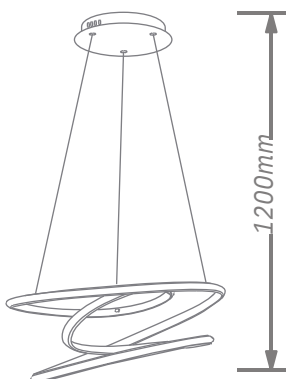

Finish

LED PENDANT LIGHT

Item: [LCD3063](#)
Size: L550*W260*H280mm
Watter: 54w
Voltage: AC180-265v 50-60Hz
C C T: 3CCT
Function: Dimmer+Remote Control+APP
Material: Aluminum + Silicone

Finish

LED PENDANT LIGHT