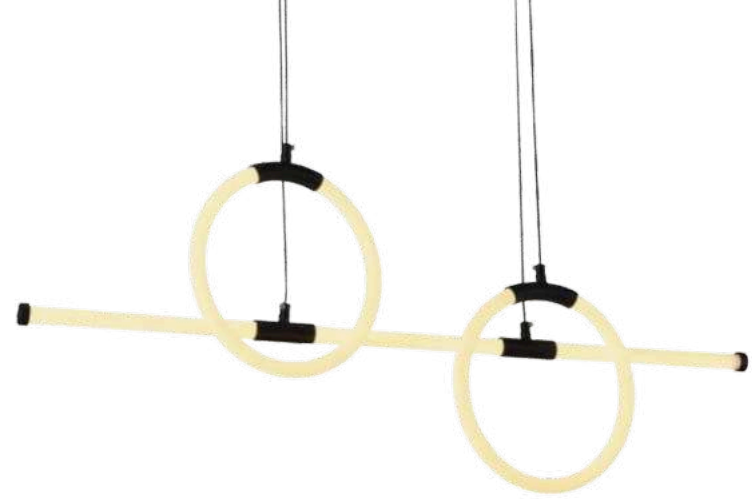

LED PENDANT LIGHT

Item: [LCD3106](#)
Size: L1000*Φ250mm
Watter: 38w
Voltage: AC180-265v 50-60Hz
C C T: 3CCT
Function: Dimmer+Remote Control+APP
Material: Aluminum + Silicone

Finish