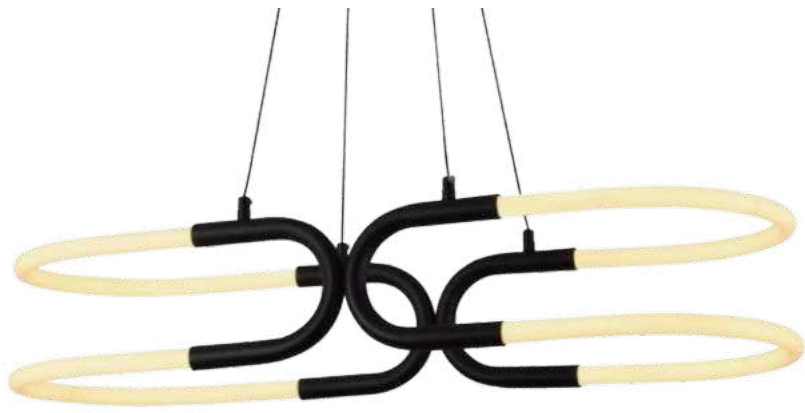

Finish

LED PENDANT LIGHT

Item: [LCD3103](#)
Size: L1000+Φ200mm
Watter: 46w
Voltage: AC180-265v 50-60Hz
C C T: 3CCT
Function: Dimmer+Remote Control+APP
Material: Aluminum + Silicone

Finish

LED PENDANT LIGHT