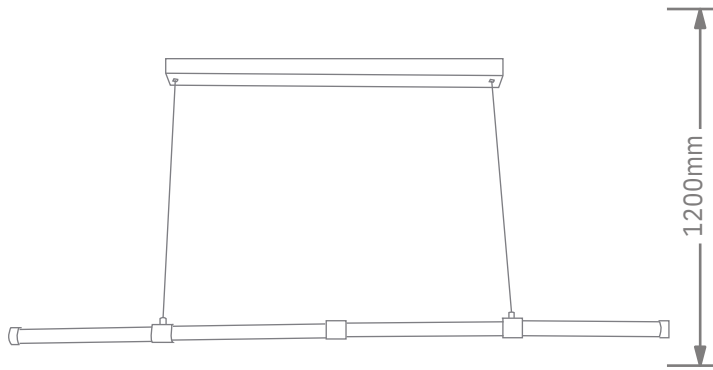

LED PENDANT LIGHT

Item: LCD3110
Size: L1200mm
Watter: 20w
Voltage: AC180-265v 50-60Hz
C C T: 3CCT
Function: Dimmer+Remote Control+APP
Material: Aluminum + Silicone

Finish