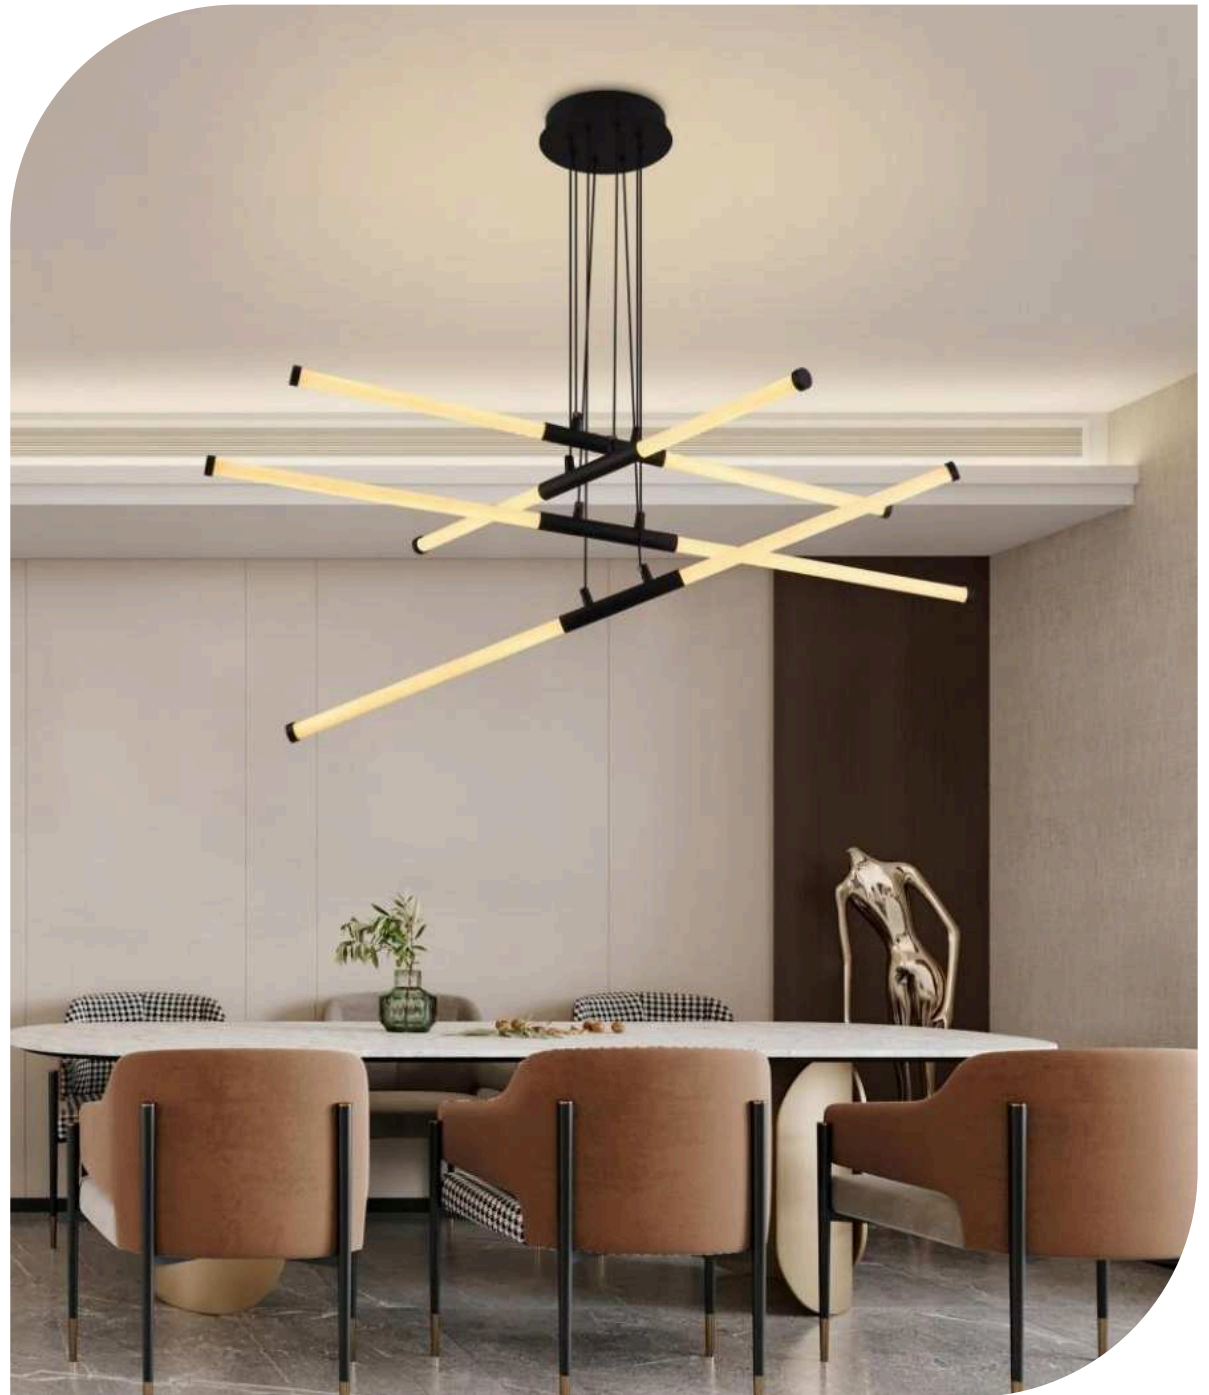

Finish

LED PENDANT LIGHT

Item: [LCD3101](#)
Size: L1000*4mm
Watter: 48W
Voltage: AC180-265v 50-60Hz
C C T: 3CCT
Function: Dimmer+Remote Control+APP
Material: Aluminum + Silicone

Finish

LED PENDANT LIGHT

Item: [LCD3102](#)
Size: L800+Φ400mm
Watter: 46w
Voltage: AC180-265v 50-60Hz
C C T: 3CCT
Function: Dimmer+Remote Control+APP
Material: Aluminum + Silicone