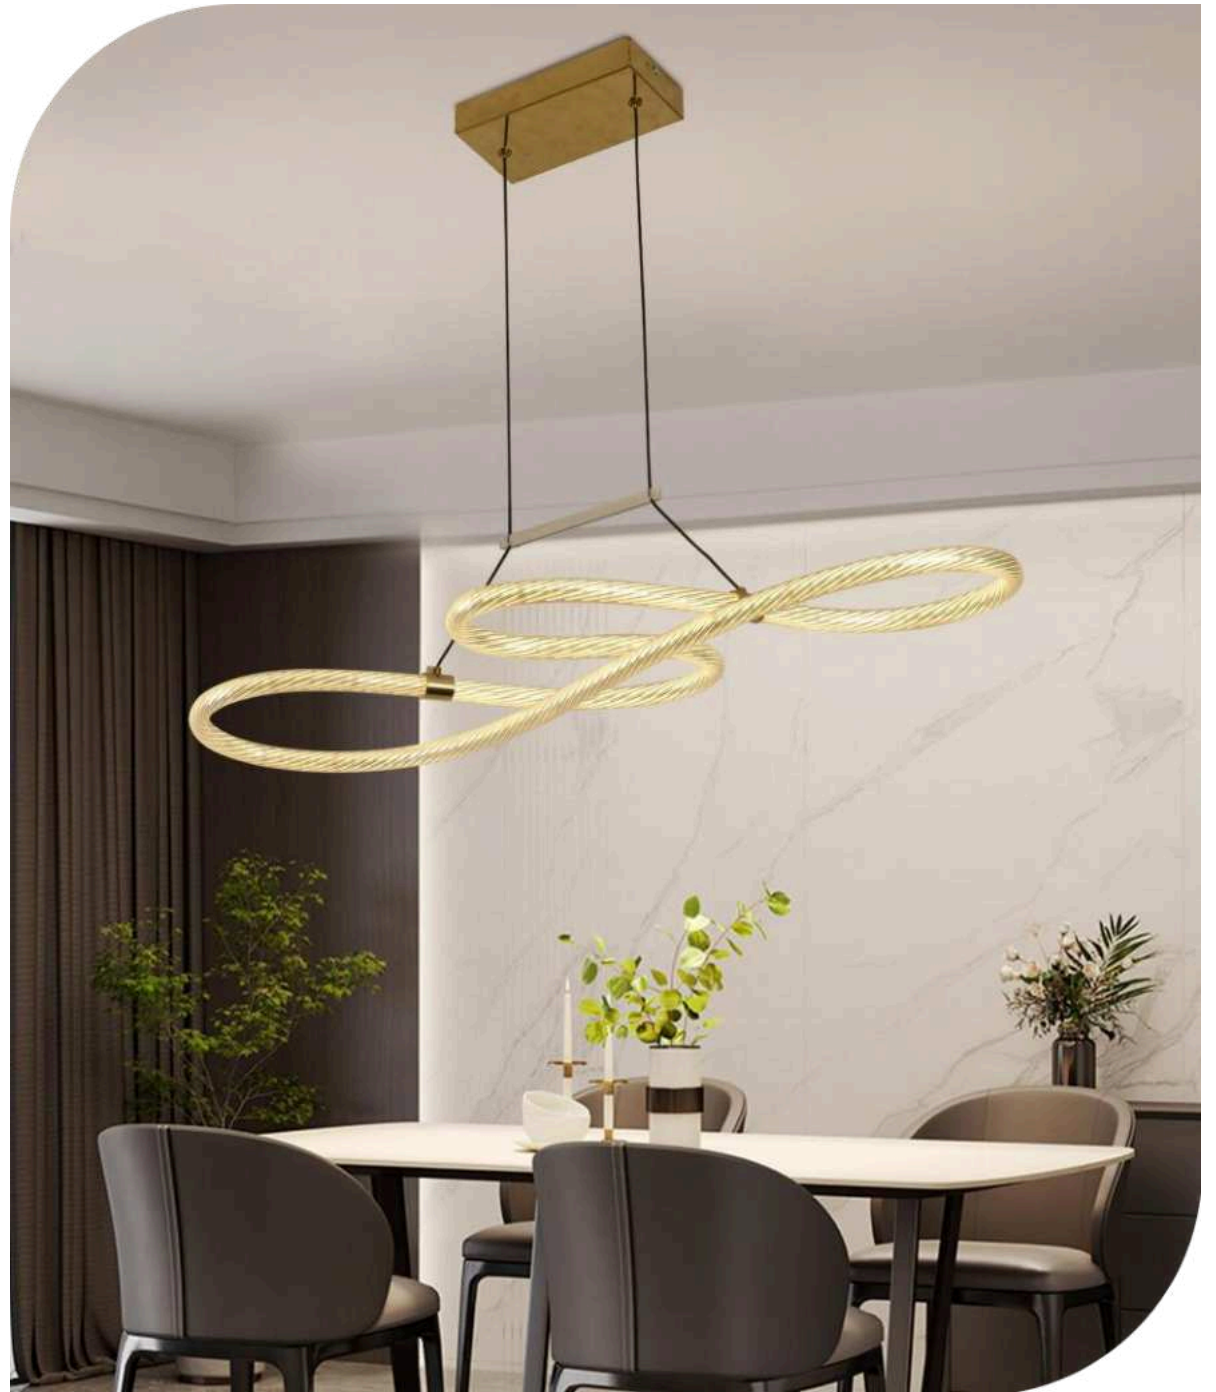

Item: LCD3128
Size: 760*280*80mm
Watter: 62w
Voltage: AC180-265v 50-60Hz
C C T: 3CCT
Function: Dimmer+Remote Control+APP
Material: Aluminum + Silicone

Finish

BK: Black	BR: Brown
WH: White	GD: Paint gold
CR: Chrome