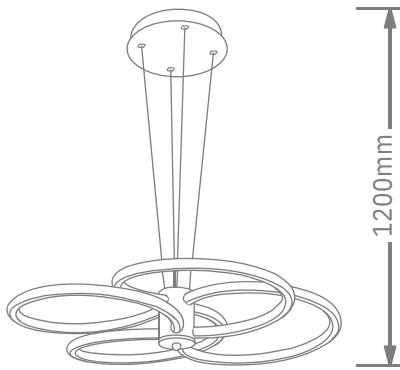

Item: [LCD3075](#)
Size: $\Phi 550\text{mm}$
Watter: 78w
Voltage: AC180-265v 50-60Hz
C C T: 3CCT
Function: Dimmer+Remote Control+APP
Material: Aluminum + Silicone

Finish

LED PENDANT LIGHT

Item: [LCD3076](#)
Size: $\Phi 600\text{mm}$
Watter: 104w
Voltage: AC180-265v 50-60Hz
C C T: 3CCT
Function: Dimmer+Remote Control+APP
Material: Aluminum + Silicone

Finish

LED PENDANT LIGHT

Item: [LCD3077](#)
Size: L800*W800*H160mm
Watter: 122w
Voltage: AC180-265v 50-60Hz
C C T: 3CCT
Function: Dimmer+Remote Control+APP
Material: Aluminum + Silicone

Finish

LED PENDANT LIGHT