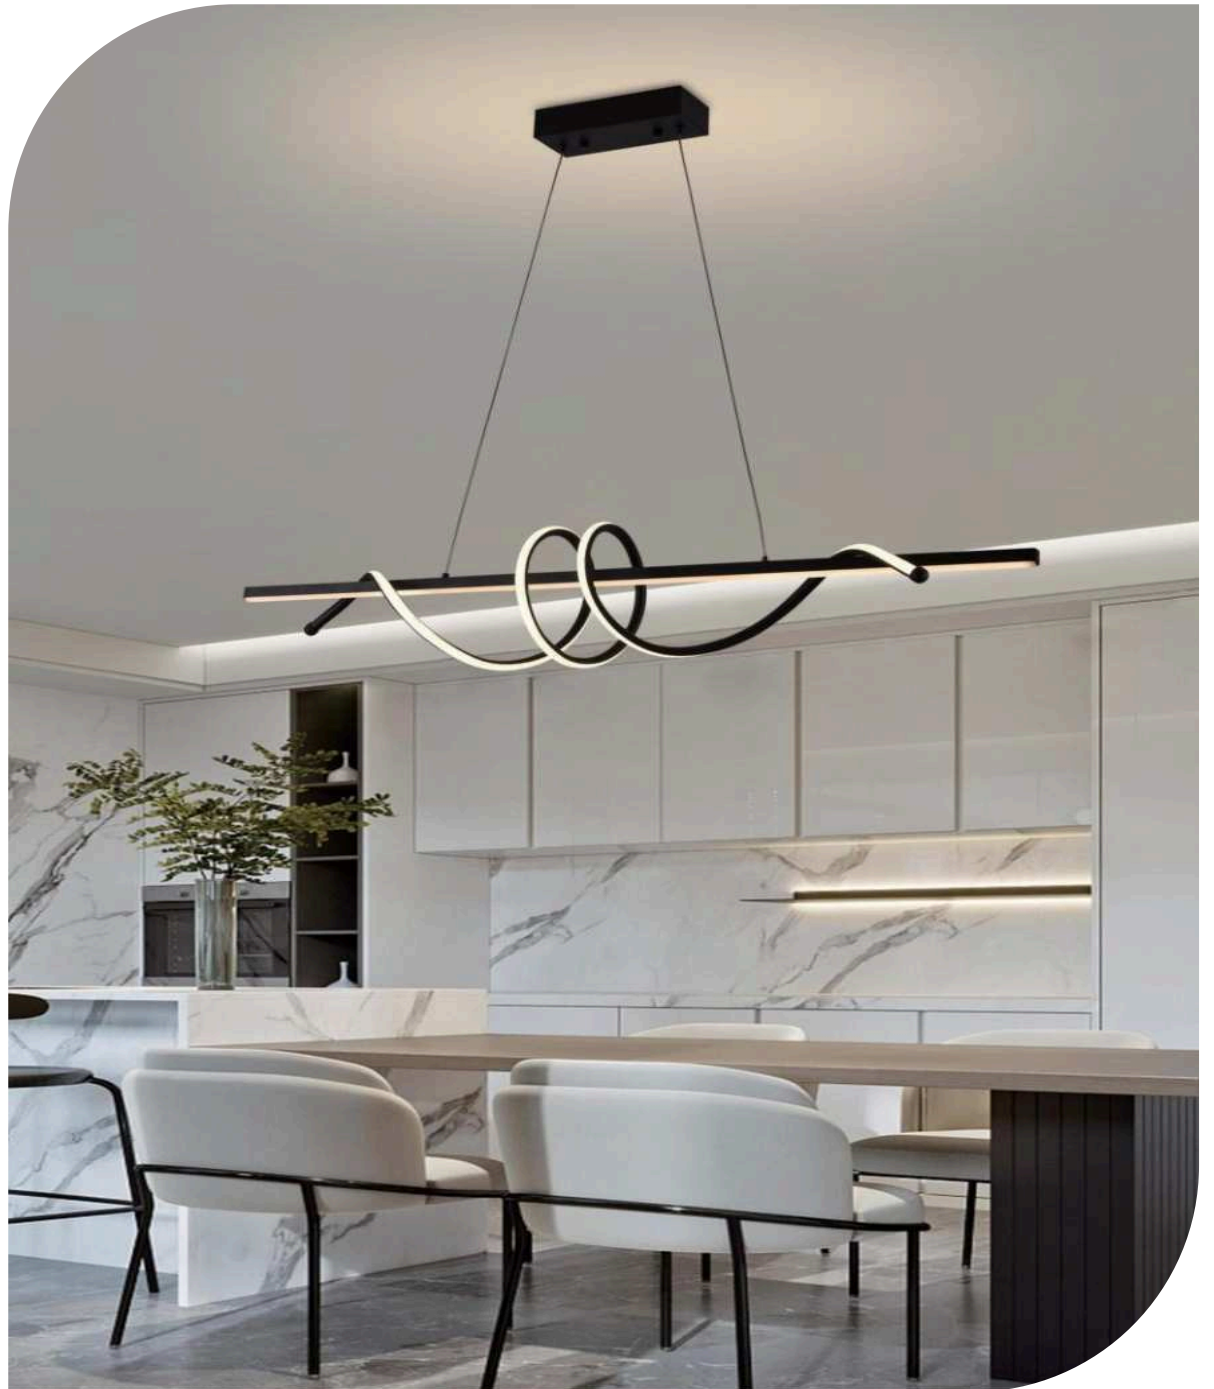

Finish

BK: Black
 BR: Brown
 WH: White
 GD: Paint gold
 CR: Chrome