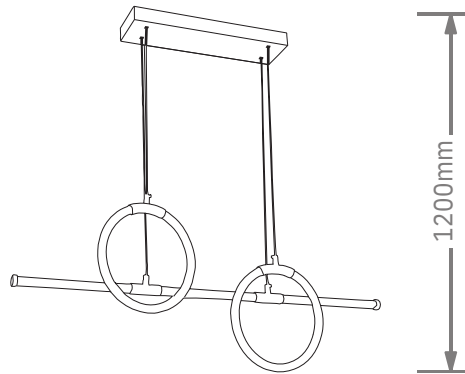

Finish

LED PENDANT LIGHT

Item: [LCD3106](#)
Size: L1000*Φ250mm
Watter: 38w
Voltage: AC180-265v 50-60Hz
C C T: 3CCT
Function: Dimmer+Remote Control+APP
Material: Aluminum + Silicone

Finish

LED PENDANT LIGHT