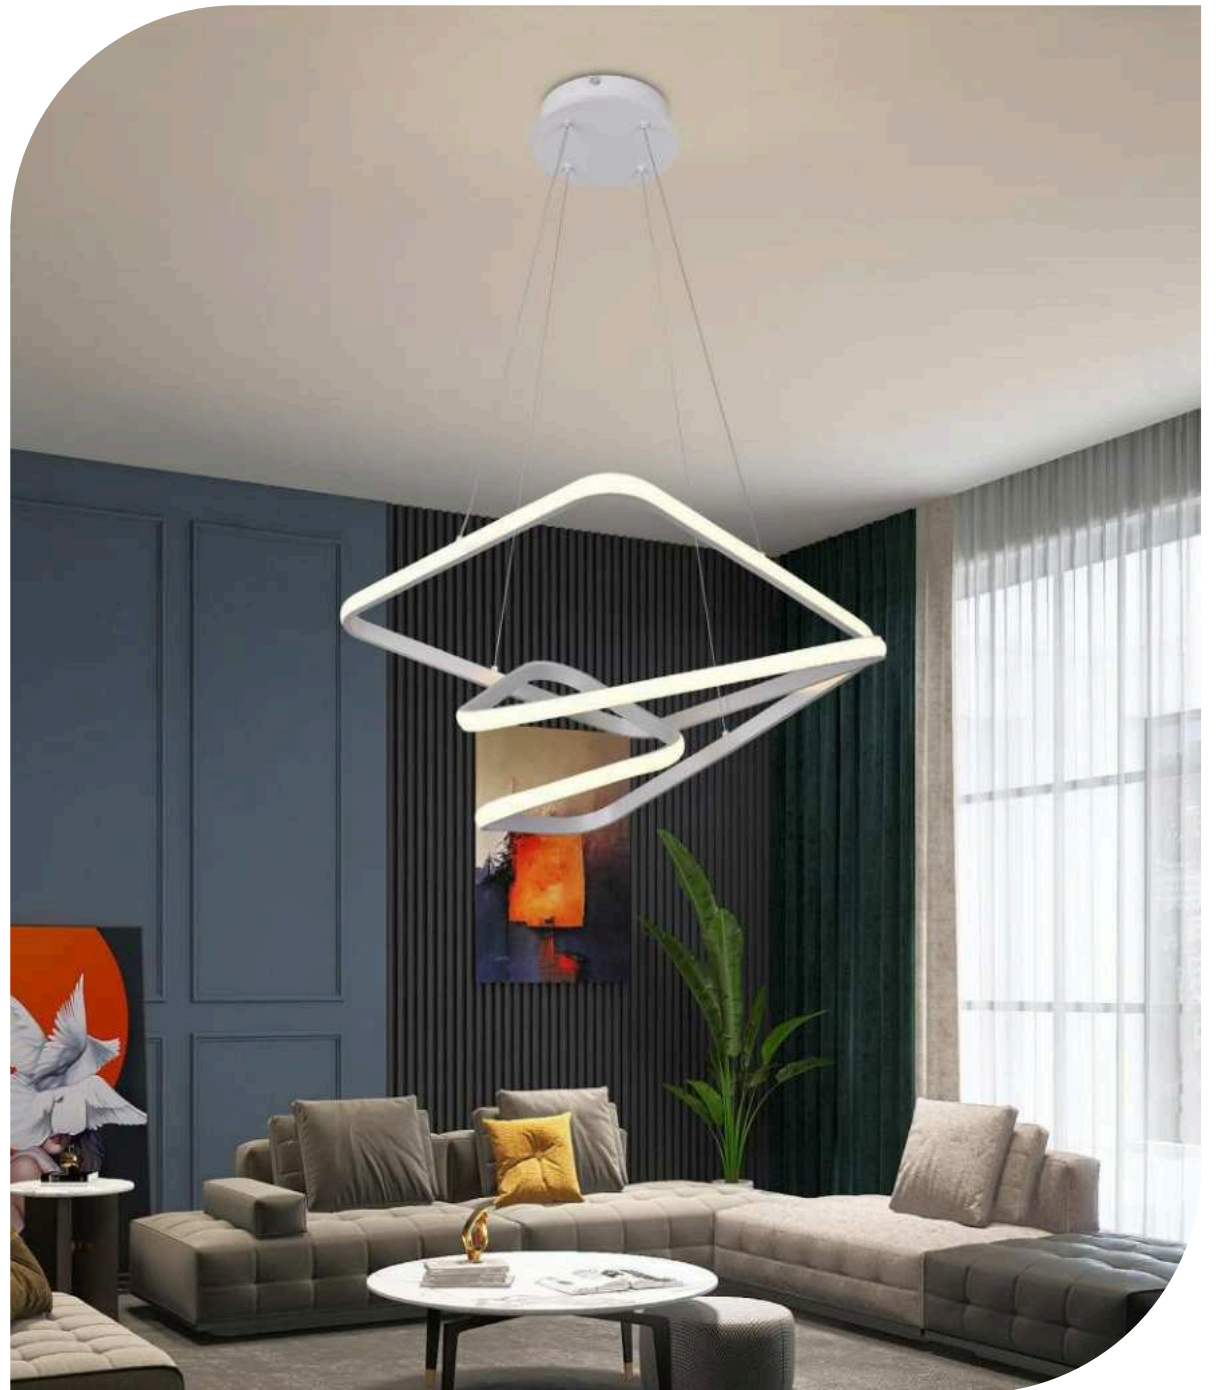

LED PENDANT LIGHT

Item: [LCD3066](#)
Size: L500*W500*H160mm
Watter: 86w
Voltage: AC180-265v 50-60Hz
C C T: 3CCT
Function: Dimmer+Remote Control+APP
Material: Aluminum + Silicone

Finish