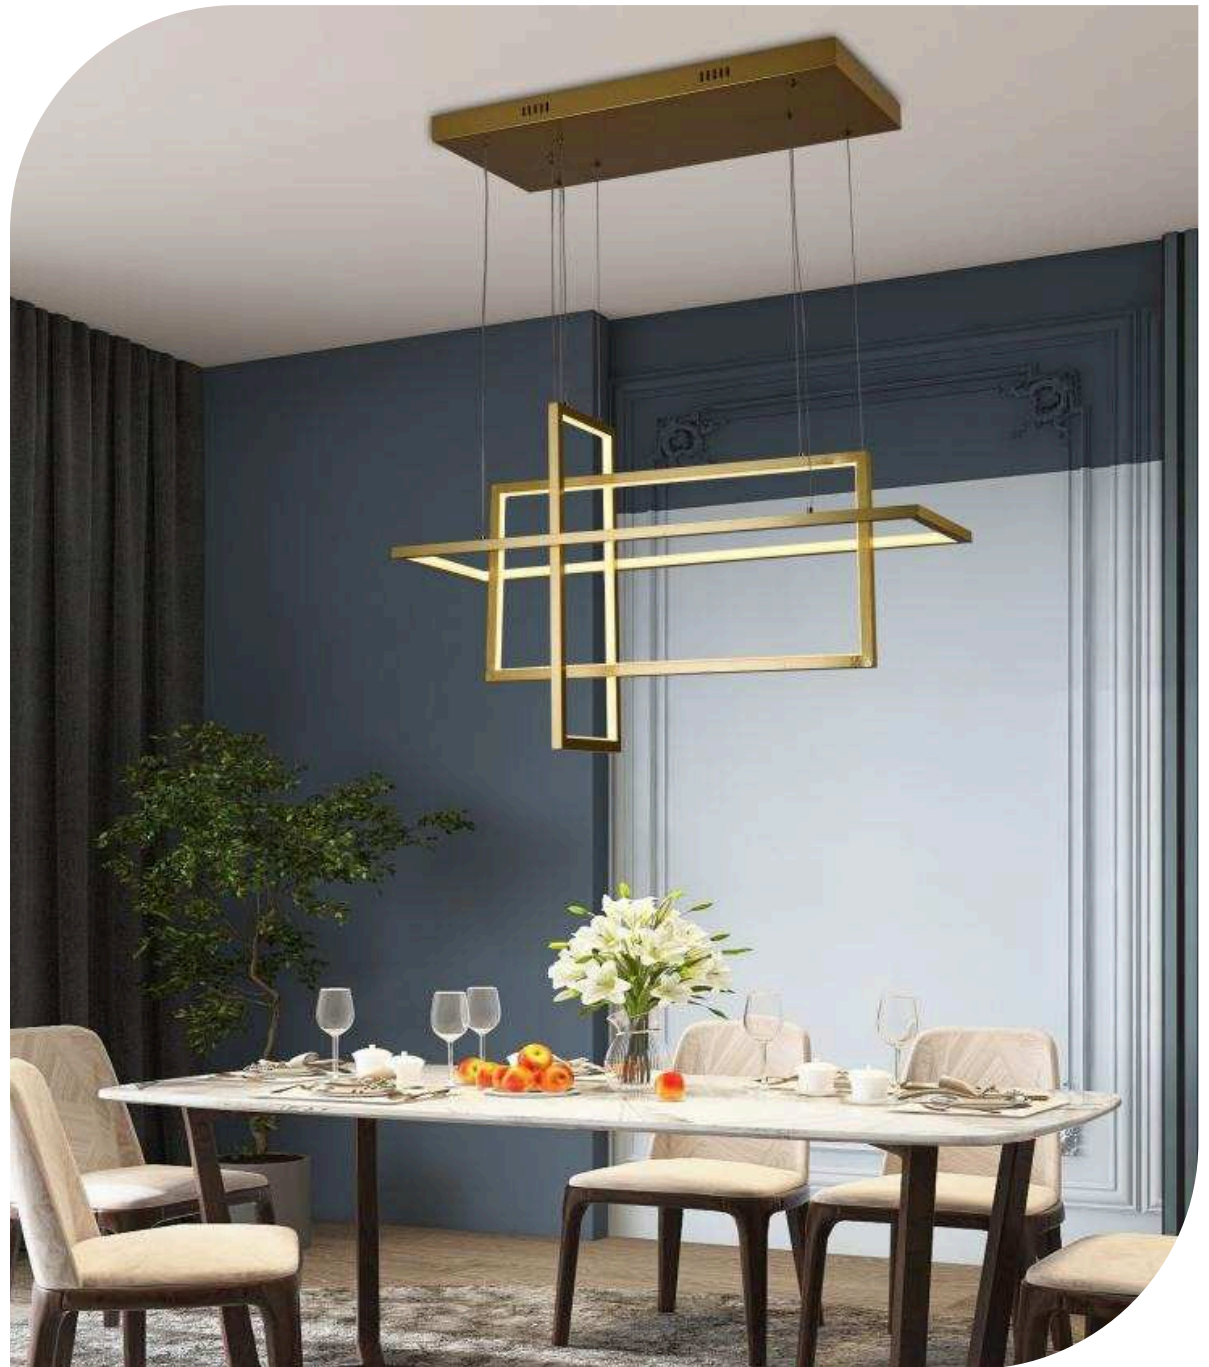

LED PENDANT LIGHT

Item: [LCD3095](#)
Size: L800*W250+L600*W300+
Watter: L500*W200mm
Voltage: 118w
C C T: AC180-265v 50-60Hz
Function: 3CCT
Material: Dimmer+Remote Control+APP
Aluminum + Silicone

Finish