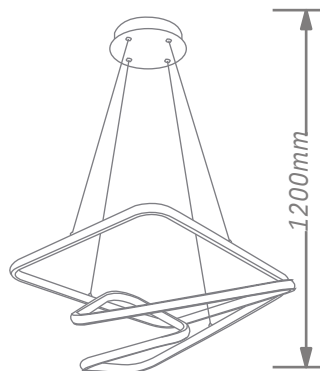

LED PENDANT LIGHT

Item: [LCD3066](#)
Size: L500*W500*H160mm
Watter: 86w
Voltage: AC180-265v 50-60Hz
C C T: 3CCT
Function: Dimmer+Remote Control+APP
Material: Aluminum + Silicone

Finish