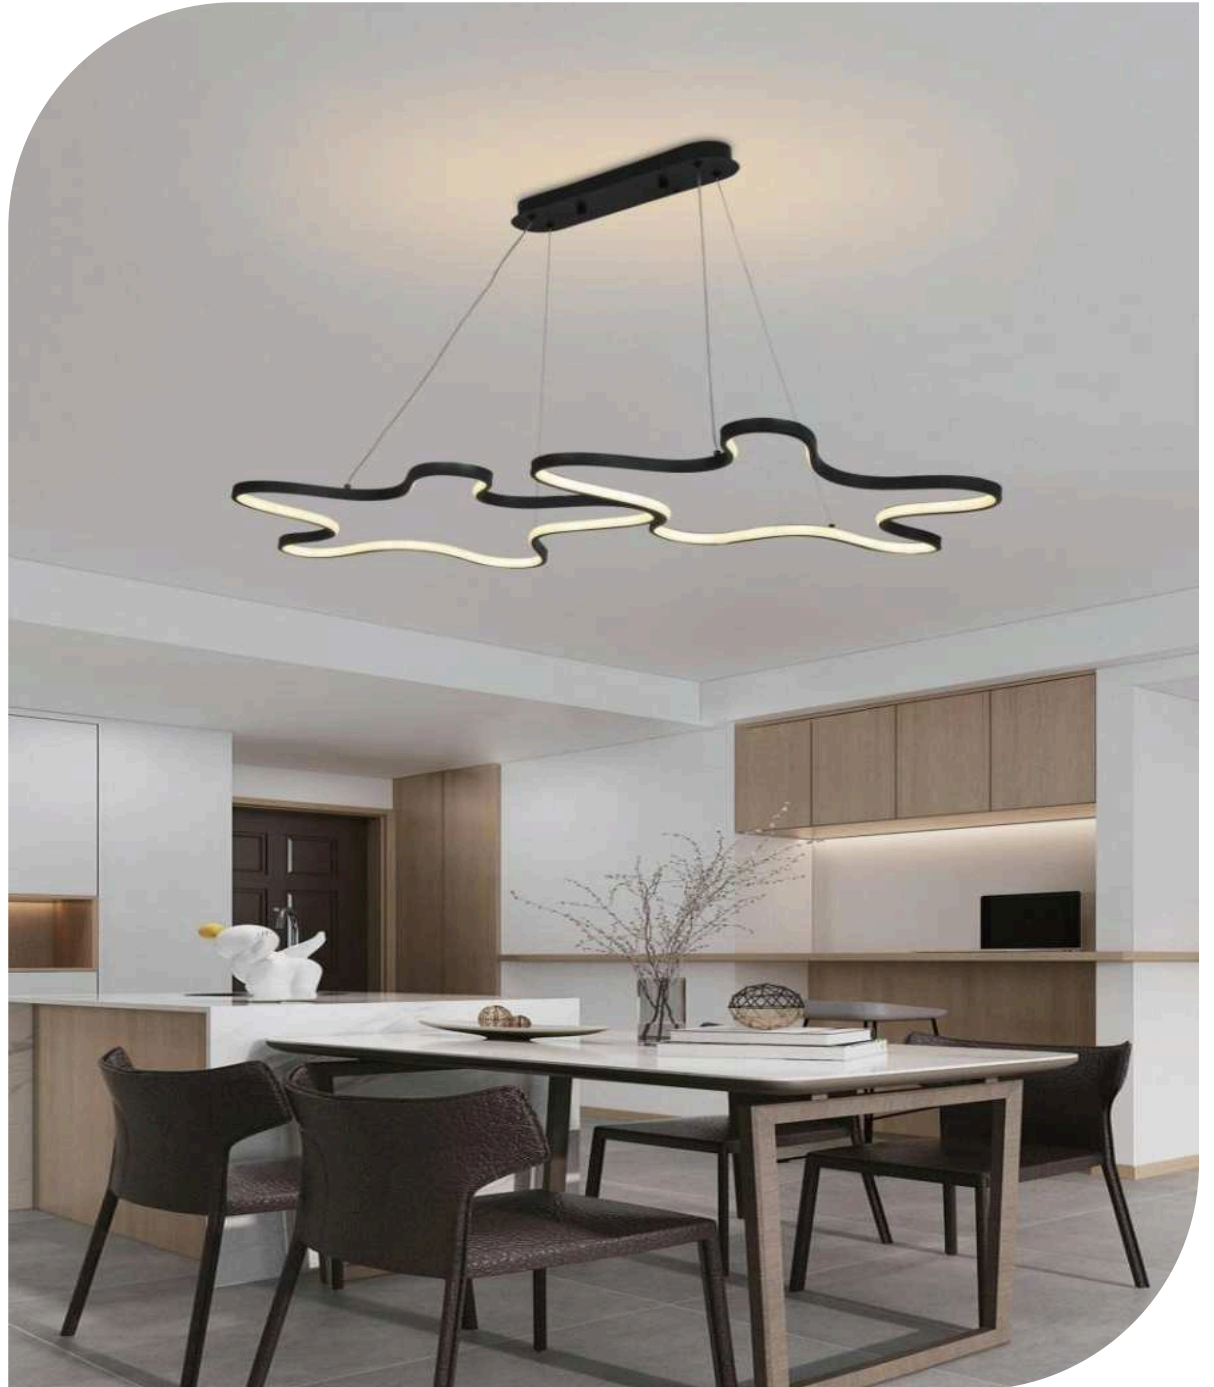

LED PENDANT LIGHT

Item: [LCD3094](#)
Size: L1000*H460mm
Watter: 86w
Voltage: AC180-265v 50-60Hz
C C T: 3CCT
Function: Dimmer+Remote Control+APP
Material: Aluminum + Silicone

Finish

1200mm