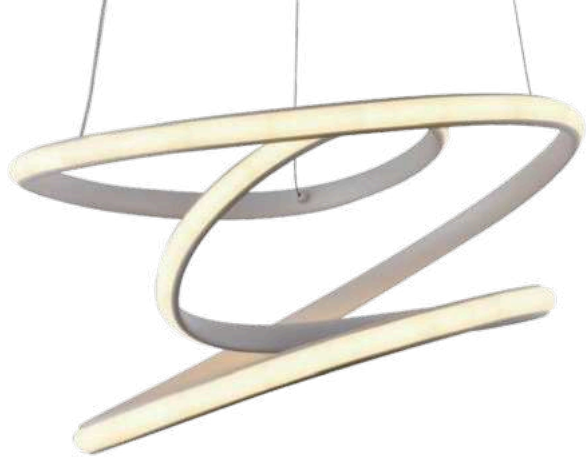

LED PENDANT LIGHT