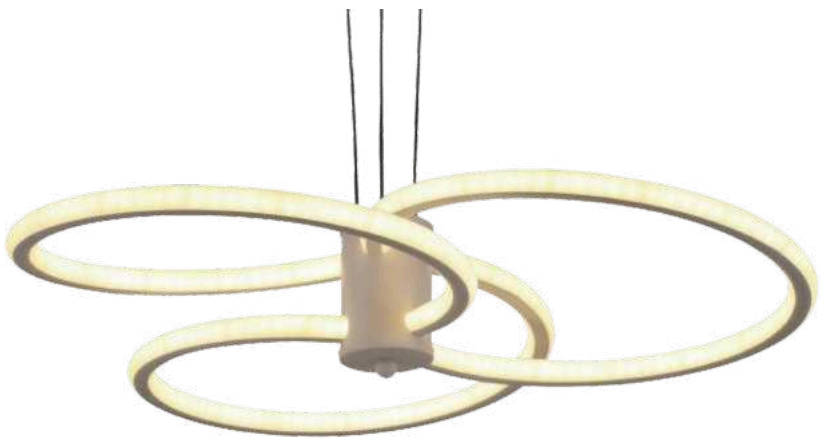

Finish

LED PENDANT LIGHT

Item: [LCD3074](#)
Size: $\Phi 600+500+400\text{mm}$
Watter: 62w
Voltage: AC180-265v 50-60Hz
CCT: 3CCT
Function: Dimmer+Remote Control+APP
Material: Aluminum + Silicone

Finish

LED PENDANT LIGHT

Item: [LCD3075](#)
Size: $\Phi 550\text{mm}$
Watter: 78w
Voltage: AC180-265v 50-60Hz
C C T: 3CCT
Function: Dimmer+Remote Control+APP
Material: Aluminum + Silicone

Finish

LED PENDANT LIGHT

Item: [LCD3076](#)
Size: $\Phi 600\text{mm}$
Watter: 104w
Voltage: AC180-265v 50-60Hz
C C T: 3CCT
Function: Dimmer+Remote Control+APP
Material: Aluminum + Silicone