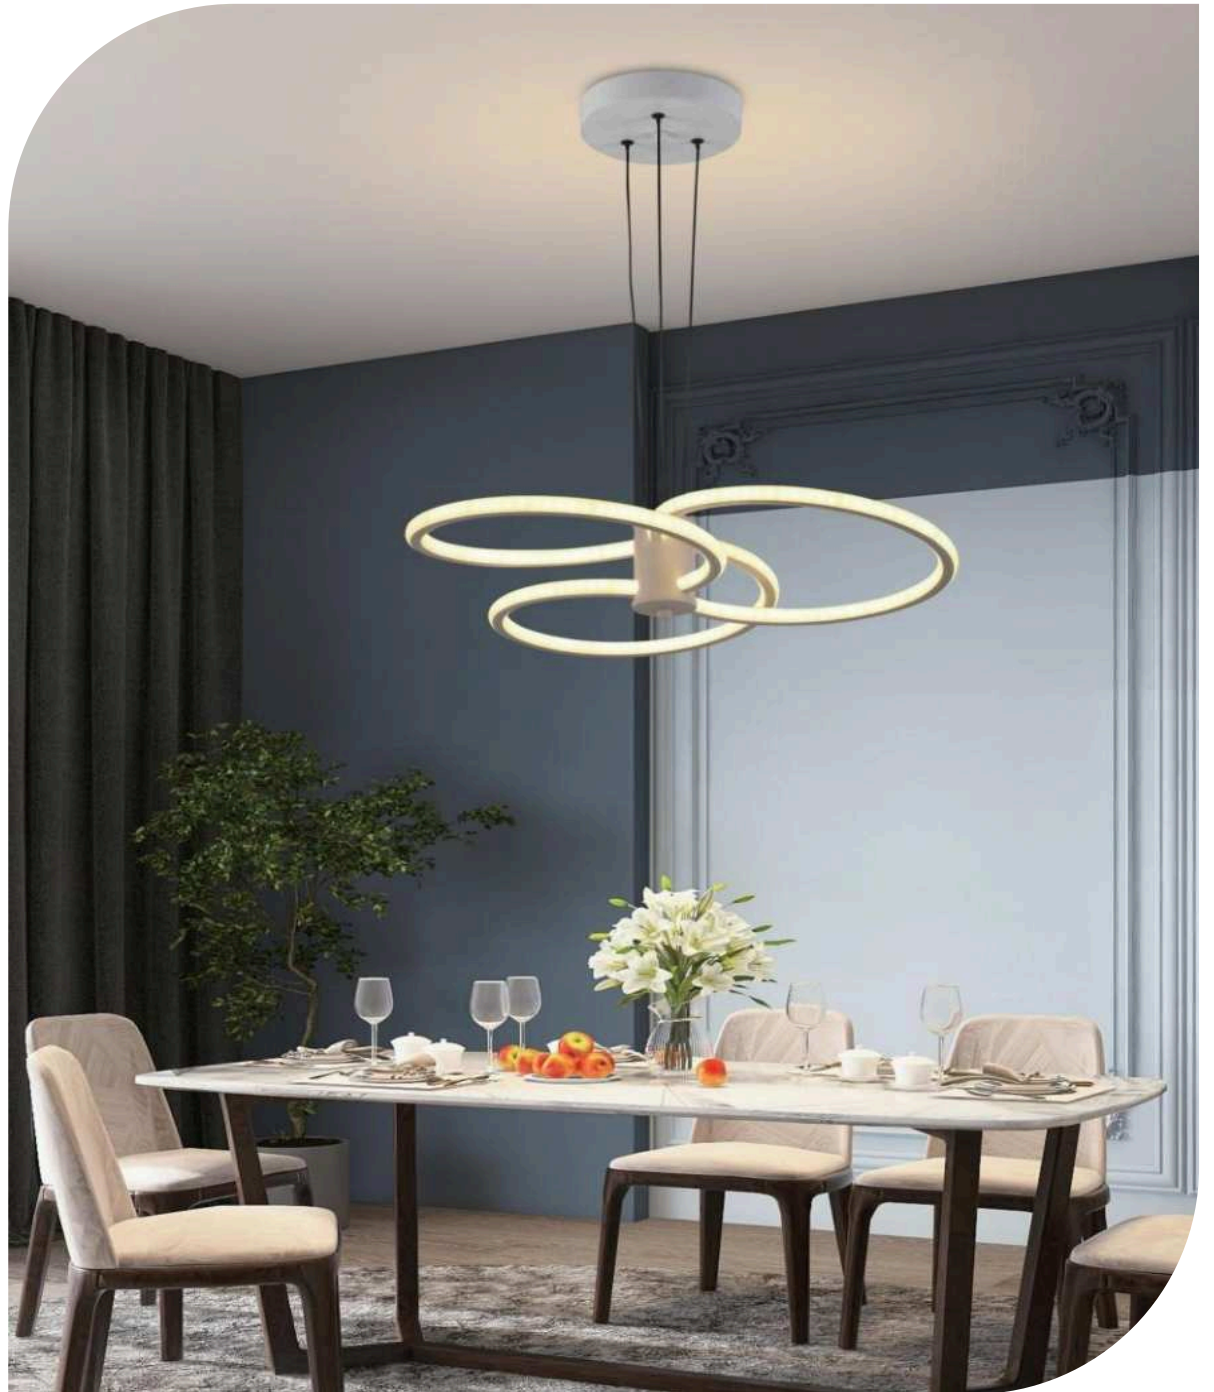

LED PENDANT LIGHT

Item: [LCD3075](#)
Size: $\Phi 550\text{mm}$
Watter: 78w
Voltage: AC180-265v 50-60Hz
C C T: 3CCT
Function: Dimmer+Remote Control+APP
Material: Aluminum + Silicone

Finish