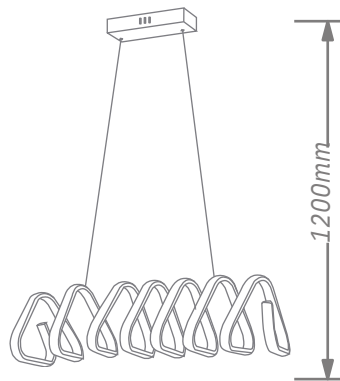

Finish

BK: Black   BR: Brown
WH: White   GD: Paint gold
CR: Chrome