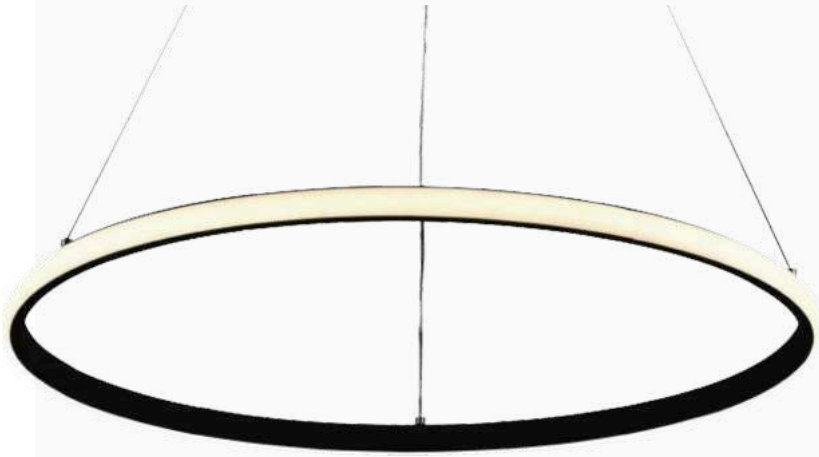

LED PENDANT LIGHT