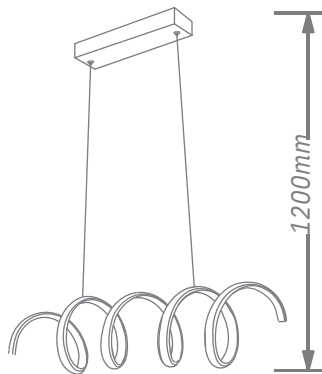

Finish

LED PENDANT LIGHT

Item: LCD3055
Size: L800*W200mm
Watter: 52w
Voltage: A C180-265v 50-60Hz
C C T 3CCT
Function: Dimmer+Remote Control+APP
Material: Aluminum + Silicone

Finish

LED PENDANT LIGHT

Item: [LCD3056](#)
Size: L800*W230mm
Watter: 70w
Voltage: A C180-265v 50-60Hz
C C T 3CCT
Function: Dimmer+Remote Control+APP
Material: Aluminum + Silicone