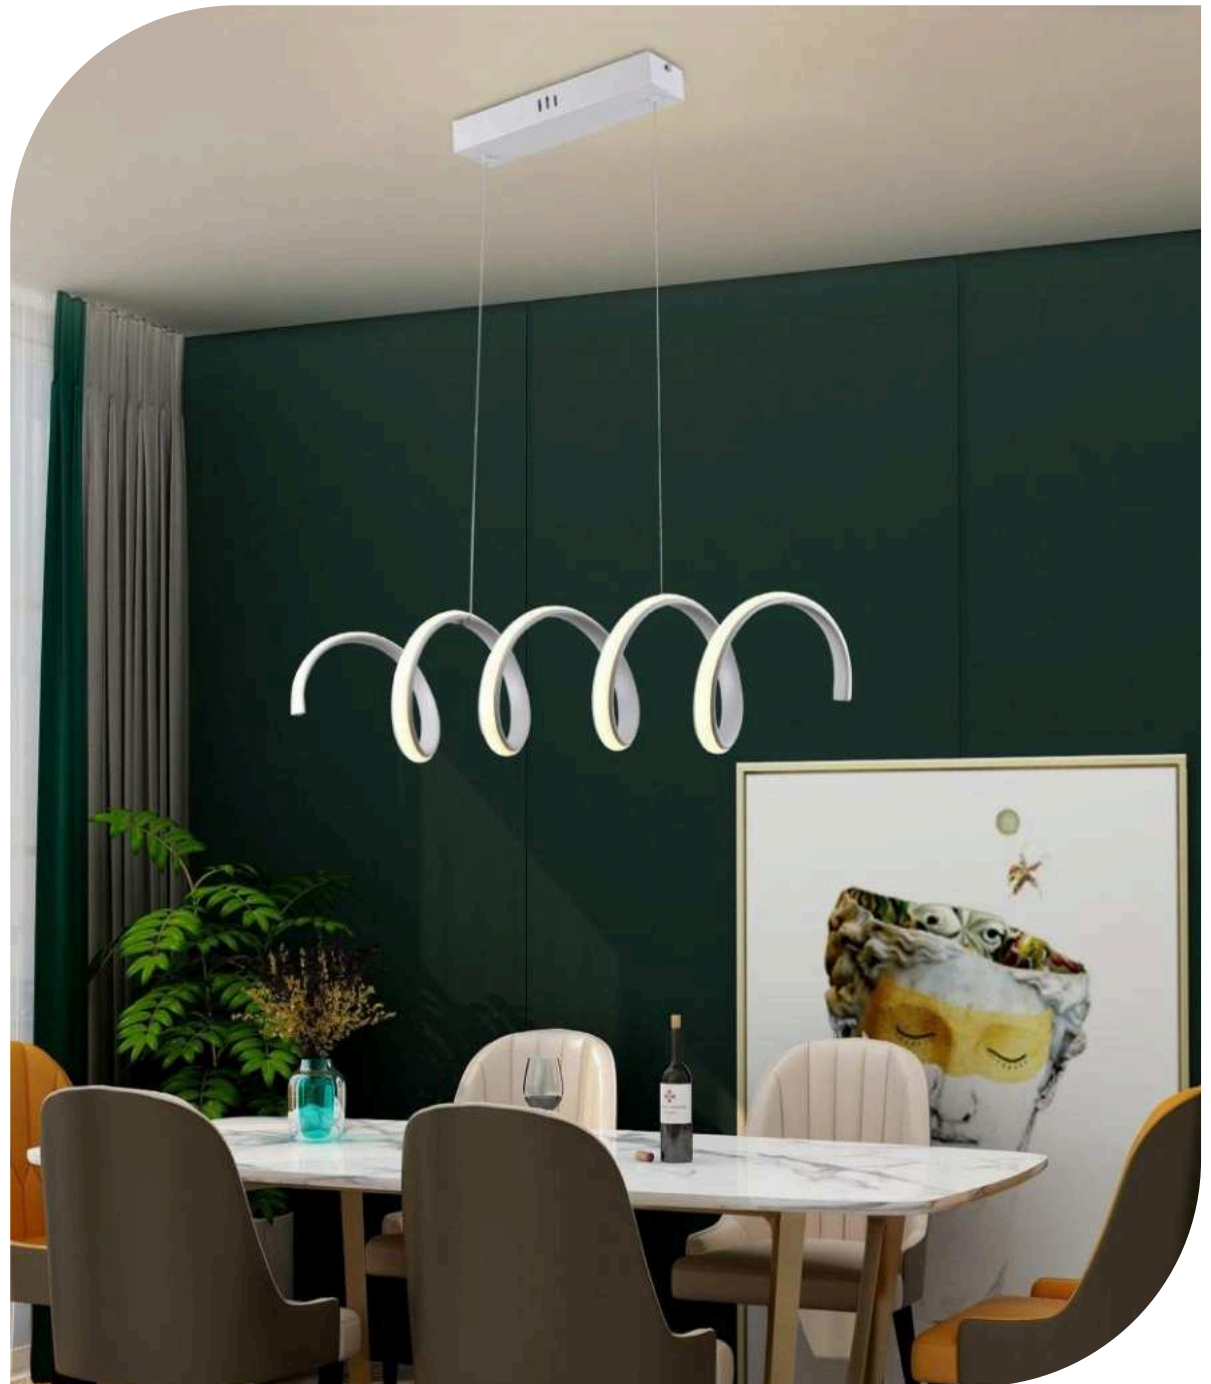

Finish

LED PENDANT LIGHT

Item: LCD3055
Size: L800*W200mm
Watter: 52w
Voltage: A C180-265v 50-60Hz
C C T 3CCT
Function: Dimmer+Remote Control+APP
Material: Aluminum + Silicone

Finish

LED PENDANT LIGHT

Item: [LCD3056](#)
Size: L800*W230mm
Watter: 70w
Voltage: A C180-265v 50-60Hz
C C T 3CCT
Function: Dimmer+Remote Control+APP
Material: Aluminum + Silicone