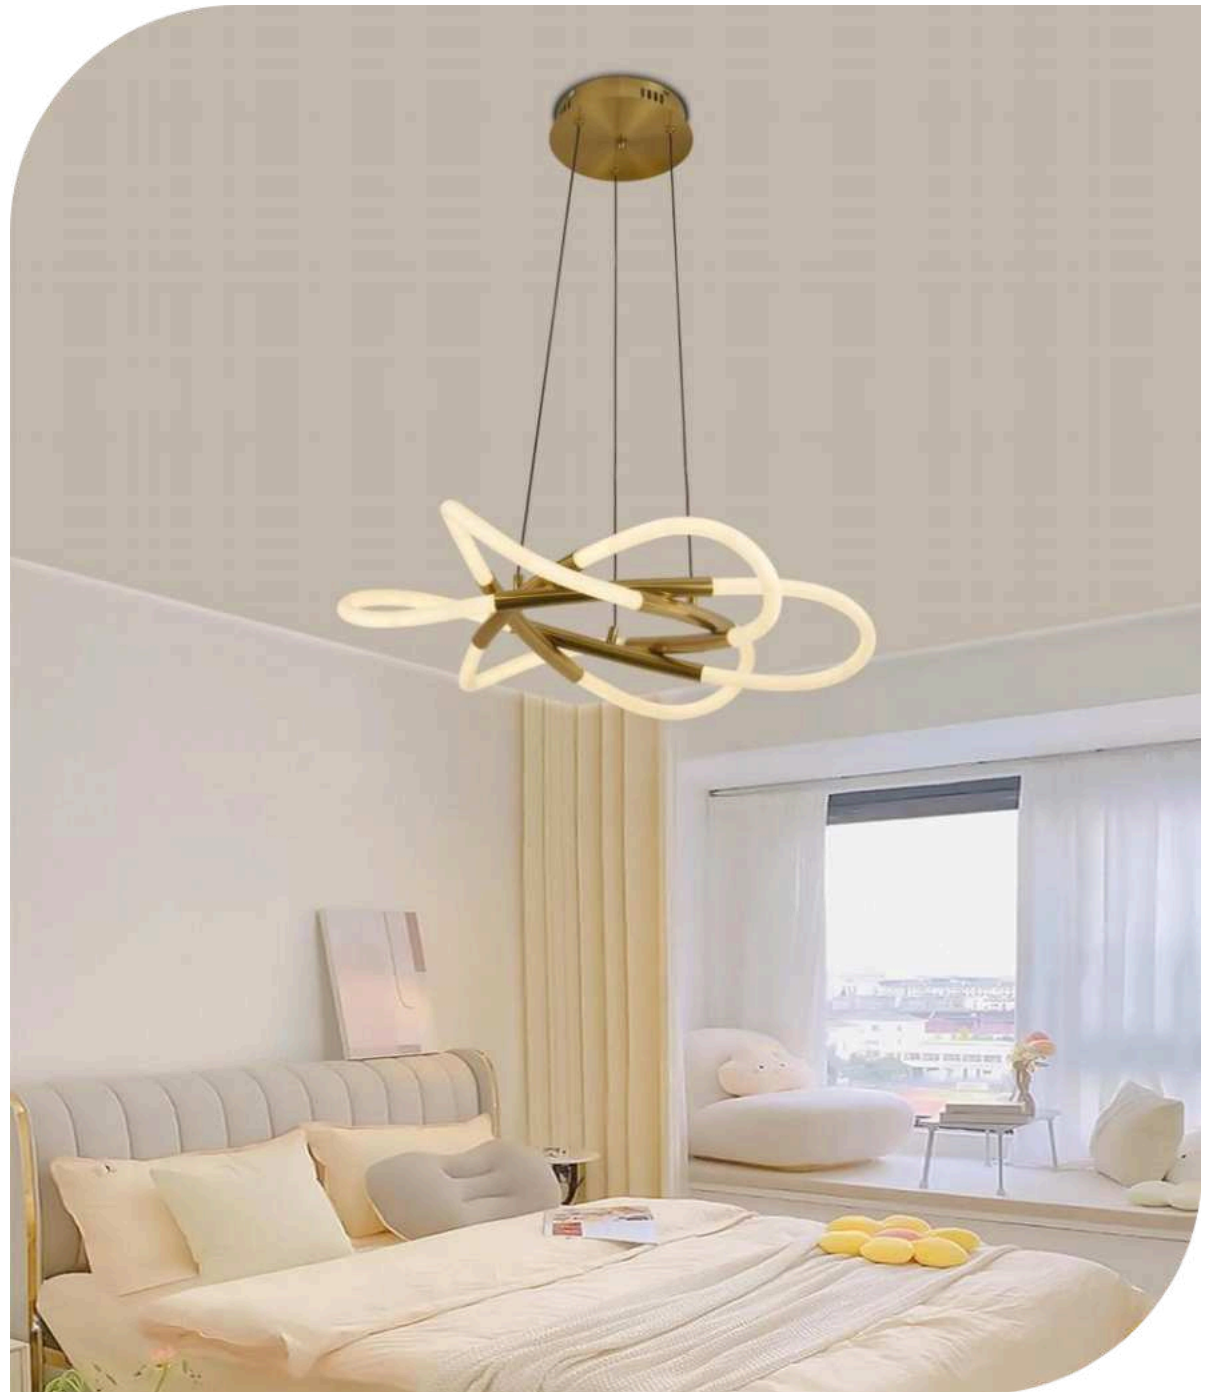

LED PENDANT LIGHT

Item: LCD3120
Size: $\Phi 650 * H 100 \text{mm}$
Watter: 50w
Voltage: AC180-265v 50-60Hz
C C T: 3CCT
Function: Dimmer+Remote Control+APP
Material: Aluminum + Silicone

Finish