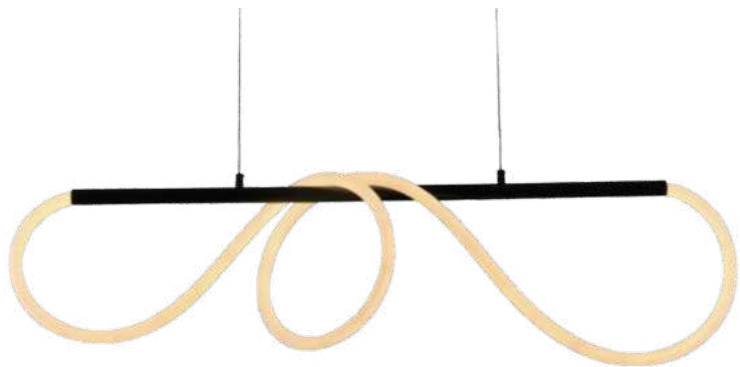

LED PENDANT LIGHT