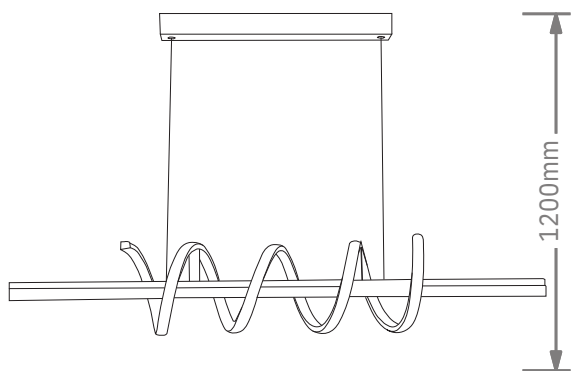

LED PENDANT LIGHT

Item: [LCD3087](#)
Size: L1000*W200*H200mm
Watter: 66w
Voltage: AC180-265v 50-60Hz
C C T: 3CCT
Function: Dimmer+Remote Control+APP
Material: Aluminum + Silicone

Finish