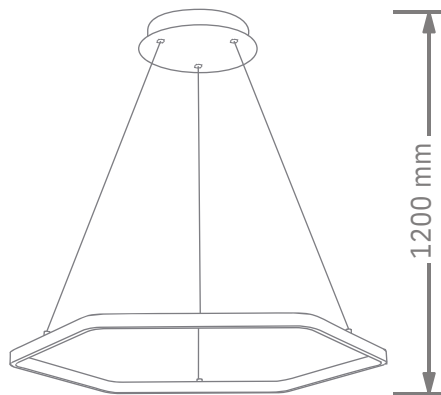

Item: [LCD3023 / LCD3024](#)

Size: $\Phi 400\text{mm} / \Phi 600\text{mm}$

Watter: 35w / 55w

Voltage: AC180-265v 50-60Hz

CCT 3CCT

Function: Dimmer+Remote Control+APP

Material: Aluminum + Silicone

Finish

BK: Black BR: Brown

WH: White GD: Paint gold

CR: Chrome