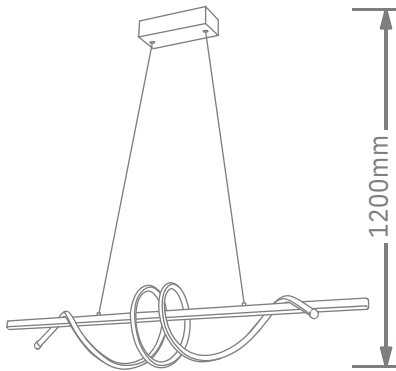

Finish

BK: Black
 BR: Brown
 WH: White
 GD: Paint gold
 CR: Chrome