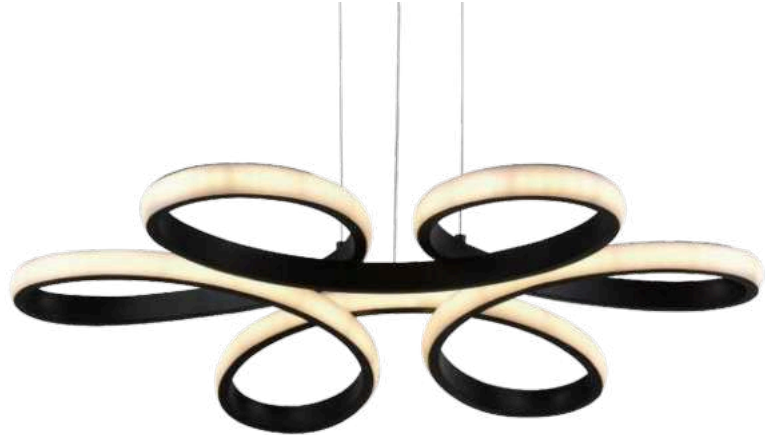

LED PENDANT LIGHT