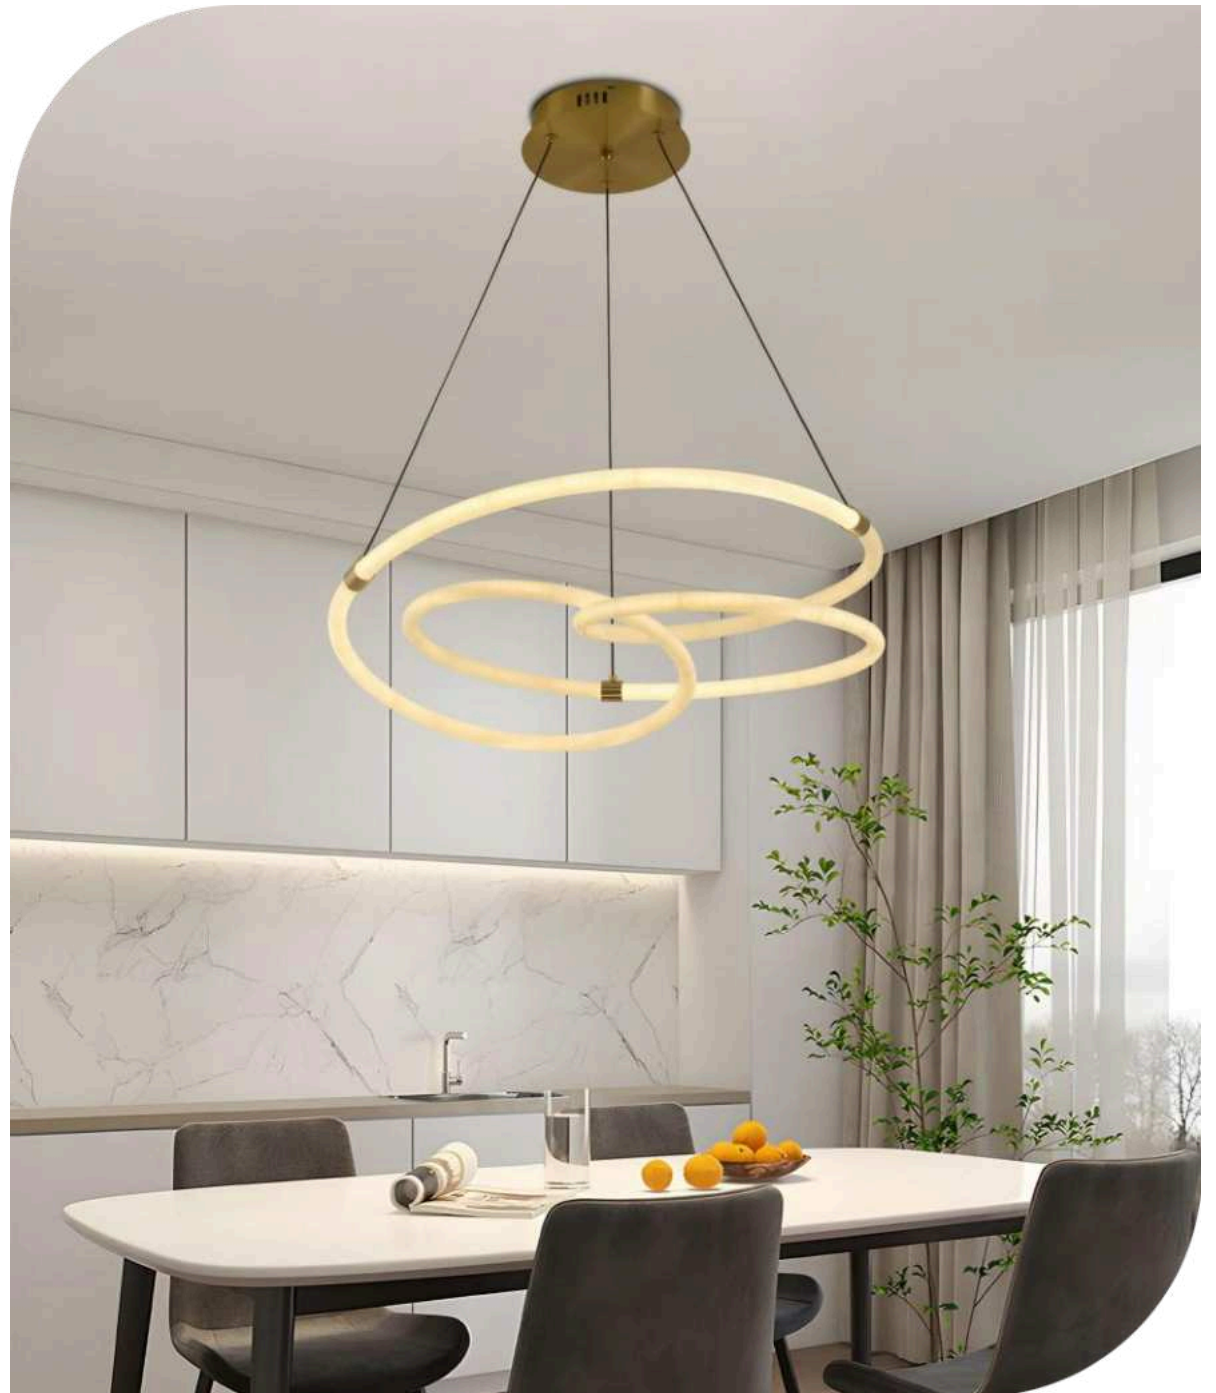

LED PENDANT LIGHT

Item: LCD3118
Size: $\Phi 600 * H 120 \text{mm}$
Watter: 62w
Voltage: AC180-265v 50-60Hz
CCT: 3CCT
Function: Dimmer+Remote Control+APP
Material: A luminum + Silicone

Finish