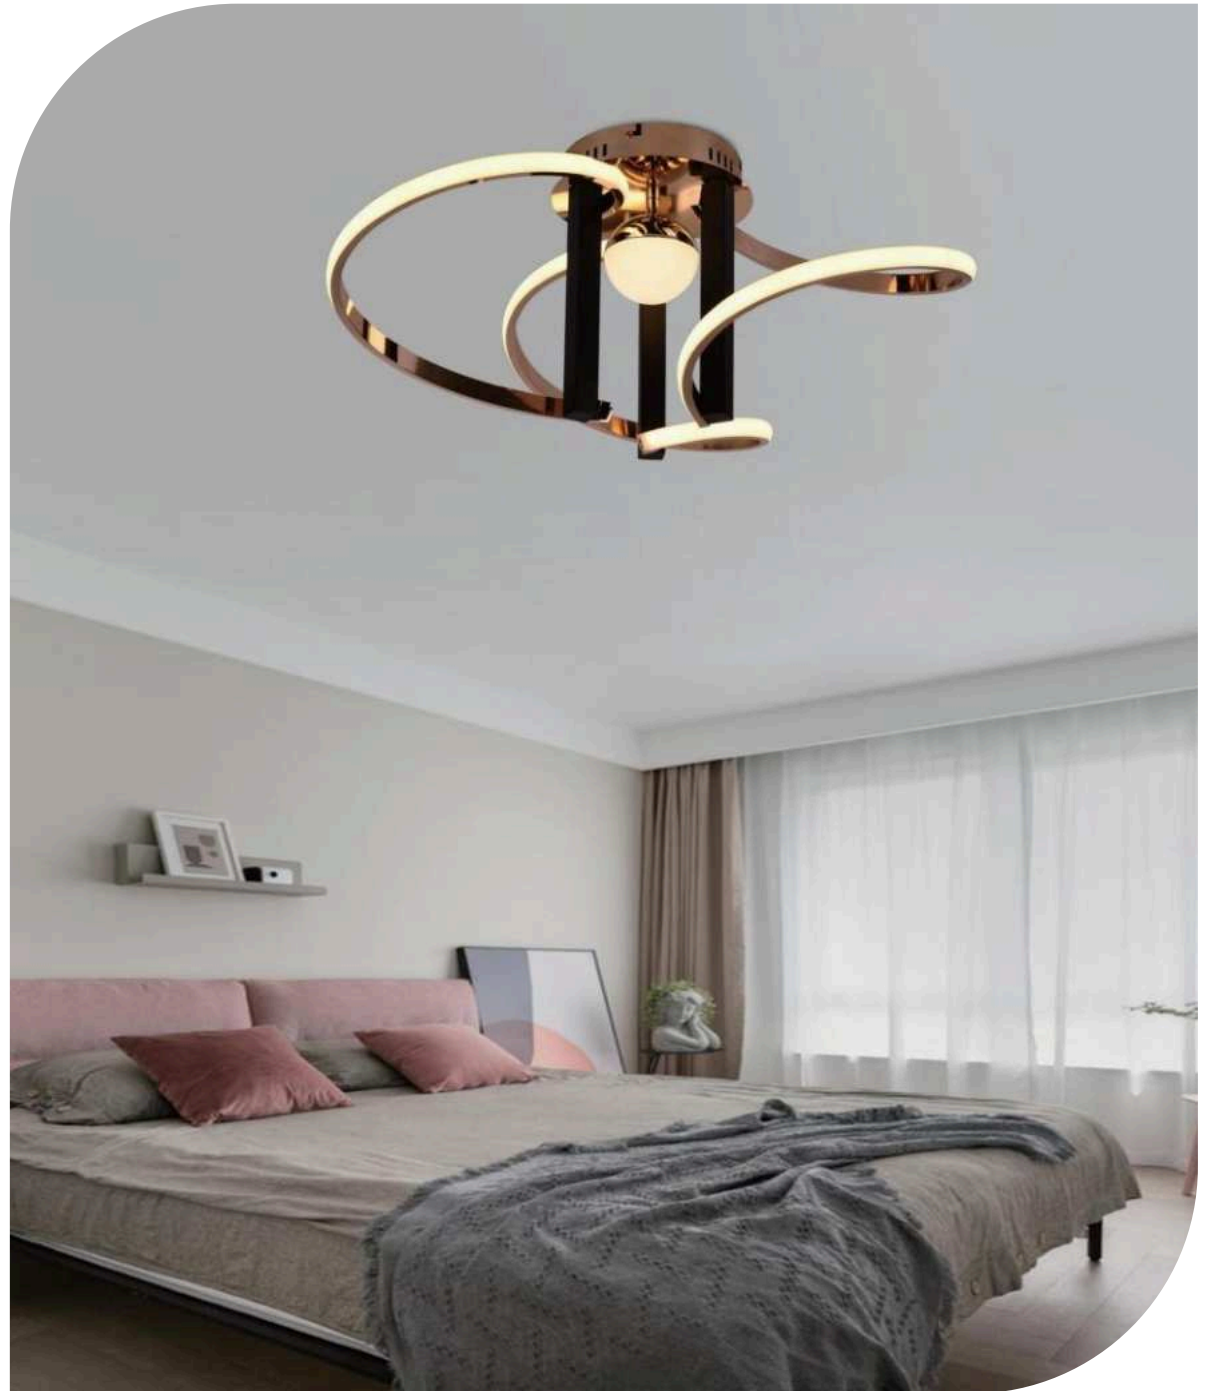

Finish

 BK: Black	 BR: Brown
 WH: White	 GD: Paint gold
 CR: Chrome	

LED PENDANT LIGHT

Item: [LCD3040](#)
Size: L960*W160xH850mm
Watter: 68w
Voltage: AC180-265v 50-60Hz
C C T: 3CCT
Function: Dimmer+Remote Control+APP
Material: Aluminum + Silicone

Finish

 BK: Black	 BR: Brown
 WH: White	 GD: Paint gold
 CR: Chrome	

LED PENDANT LIGHT

Item: [LCD3041](#)
Size: L660*W660*H300mm
Watter: 68w
Voltage: AC180-265v 50-60Hz
C C T: 3CCT
Function: Dimmer+Remote Control+APP
Material: Aluminum + Silicone

Finish

 BK: Black	 BR: Brown
 WH: White	 GD: Paint gold
 CR: Chrome	

LED PENDANT LIGHT

Item: [LCD3042](#)
Size: L670*W670xH300mm
Watter: 80w
Voltage: AC180-265v 50-60Hz
C C T: 3CCT
Function: Dimmer+Remote Control+APP
Material: Aluminum + Silicone

Finish

 BK: Black	 BR: Brown
 WH: White	 GD: Paint gold
 CR: Chrome	

LED PENDANT LIGHT

Item: [LCD3043](#)
Size: L960*W960*H300mm
Watter: 120w
Voltage: AC180-265v 50-60Hz
C C T: 3CCT
Function: Dimmer+Remote Control+APP
Material: Aluminum + Silicone