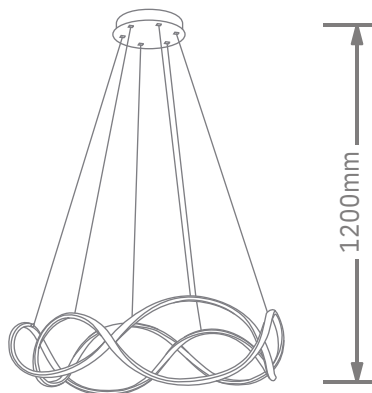

Finish

BK: Black
BR: Brown
WH: White
GD: Paint gold
CR: Chrome