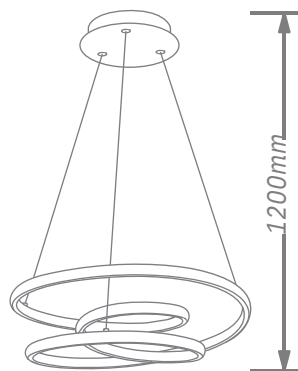

Finish

LED PENDANT LIGHT

Item: LCD3067
Size: L450*W450*H100mm
Watter: 68w
Voltage: AC180-265v 50-60Hz
C C T 3CCT
Function: Dimmer+Remote Control+APP
Material: Aluminum + Silicone

Finish

 BK: Black
 BR: Brown
 WH: White
 GD: Paint gold
 CR: Chrome