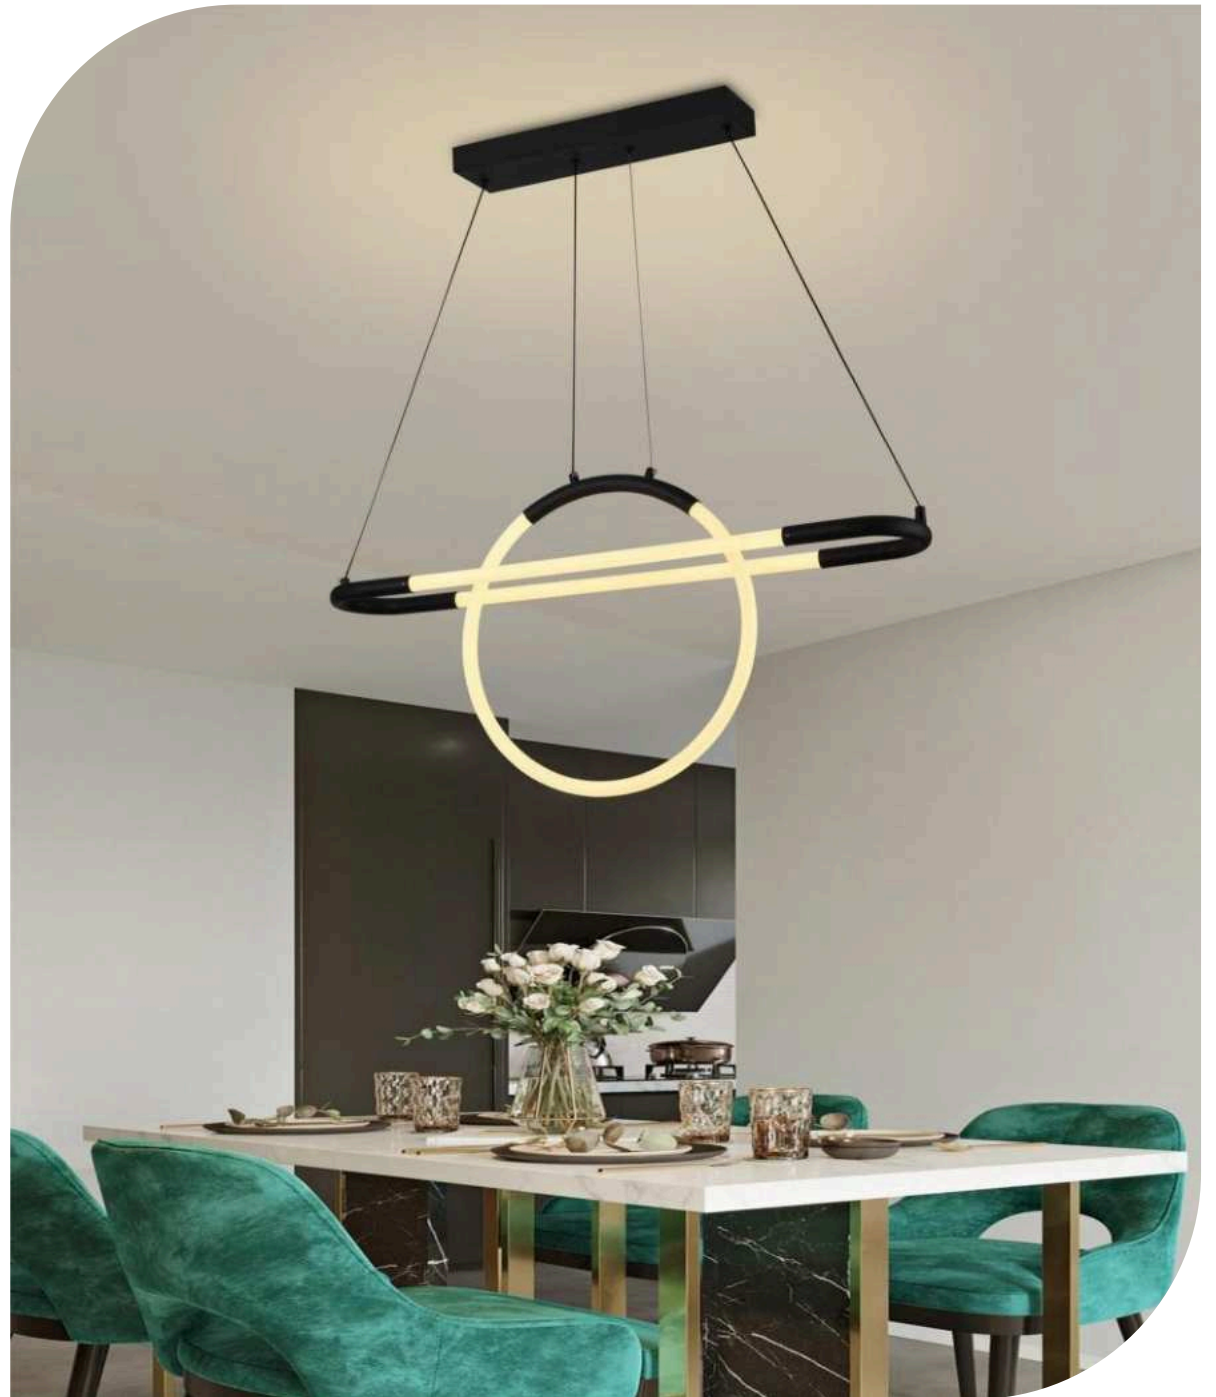

LED PENDANT LIGHT

Item: [LCD3102](#)
Size: L800+Φ400mm
Watter: 46w
Voltage: AC180-265v 50-60Hz
C C T: 3CCT
Function: Dimmer+Remote Control+APP
Material: Aluminum + Silicone

Finish