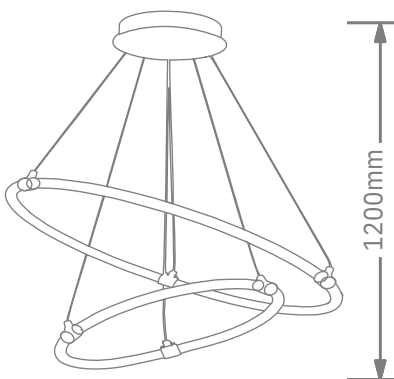

LED PENDANT LIGHT

Item: LCD3114
Size: $\Phi 400+600\text{mm}$
Watter: 49w
Voltage: AC180-265v 50-60Hz
C C T: 3CCT
Function: Dimmer+Remote Control+APP
Material: Aluminum + Silicone

Finish