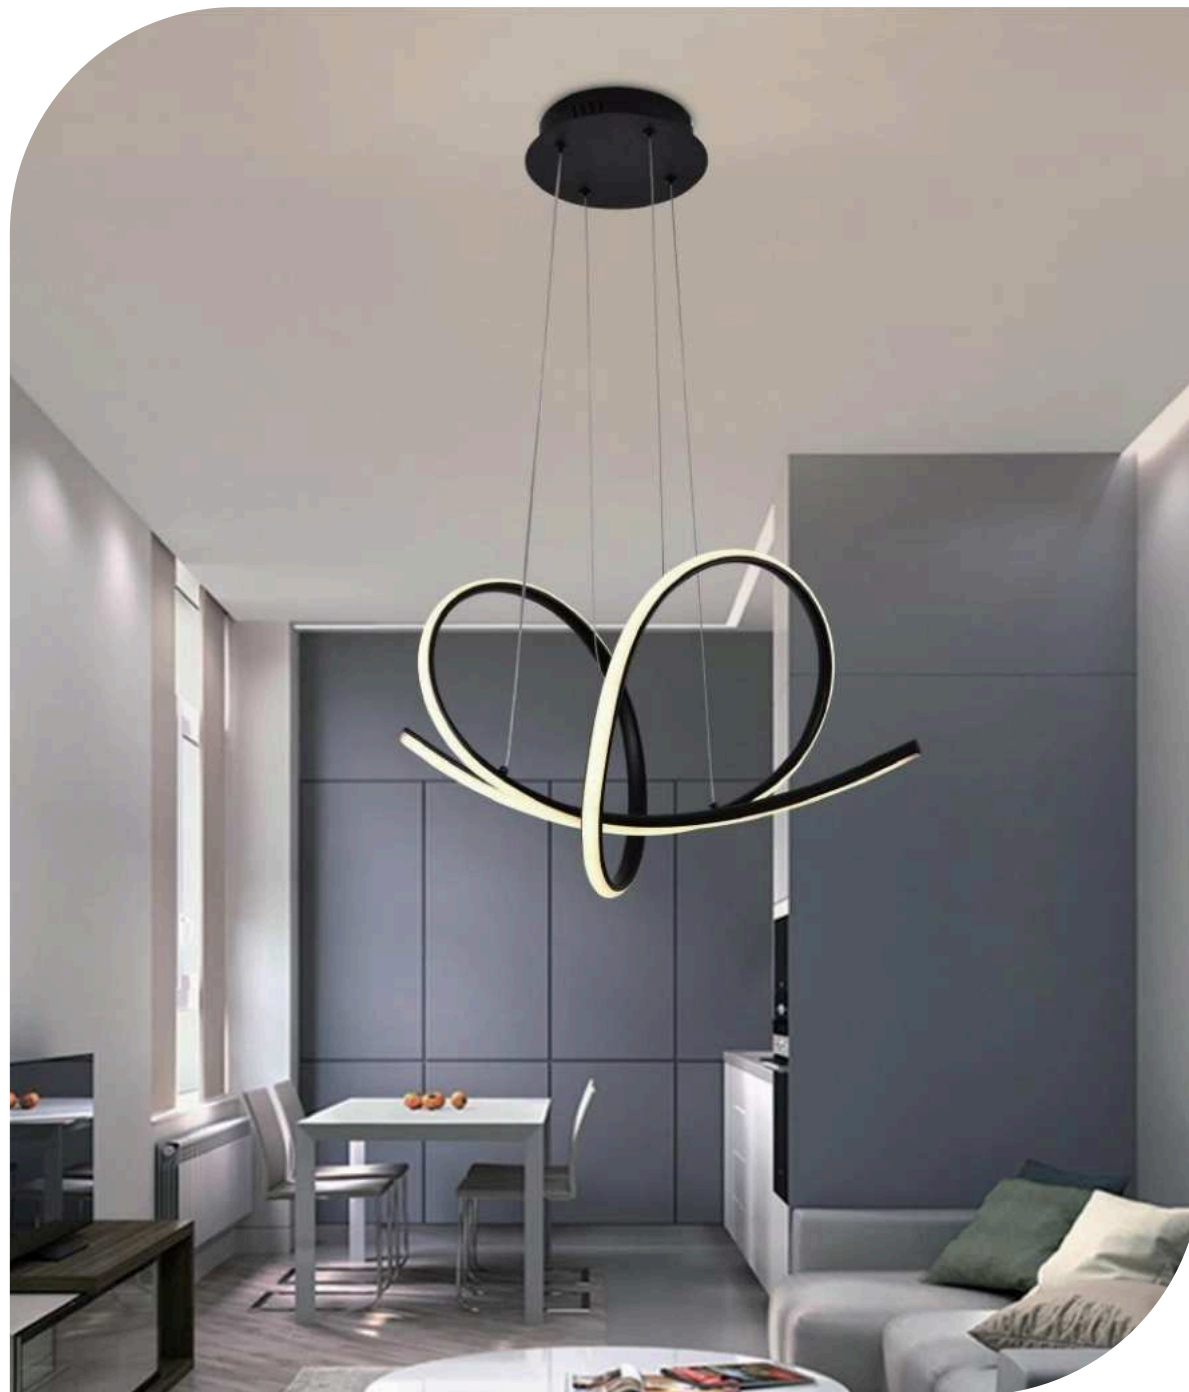

Finish

LED PENDANT LIGHT

Item: [LCD3063](#)
Size: L550*W260*H280mm
Watter: 54w
Voltage: AC180-265v 50-60Hz
C C T: 3CCT
Function: Dimmer+Remote Control+APP
Material: Aluminum + Silicone

Finish

LED PENDANT LIGHT