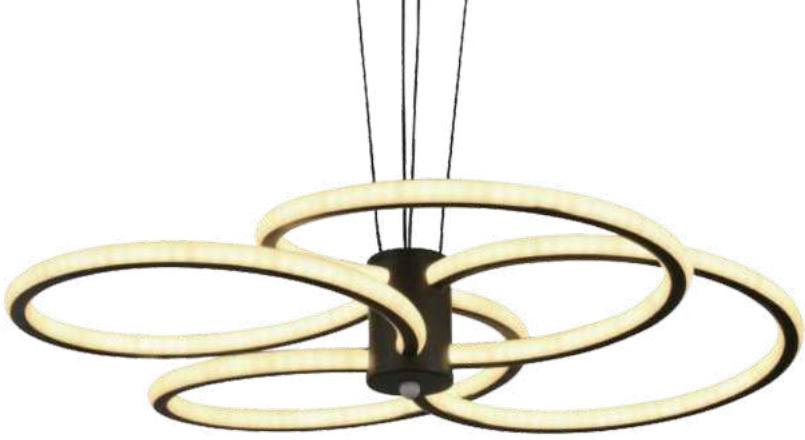

LED PENDANT LIGHT