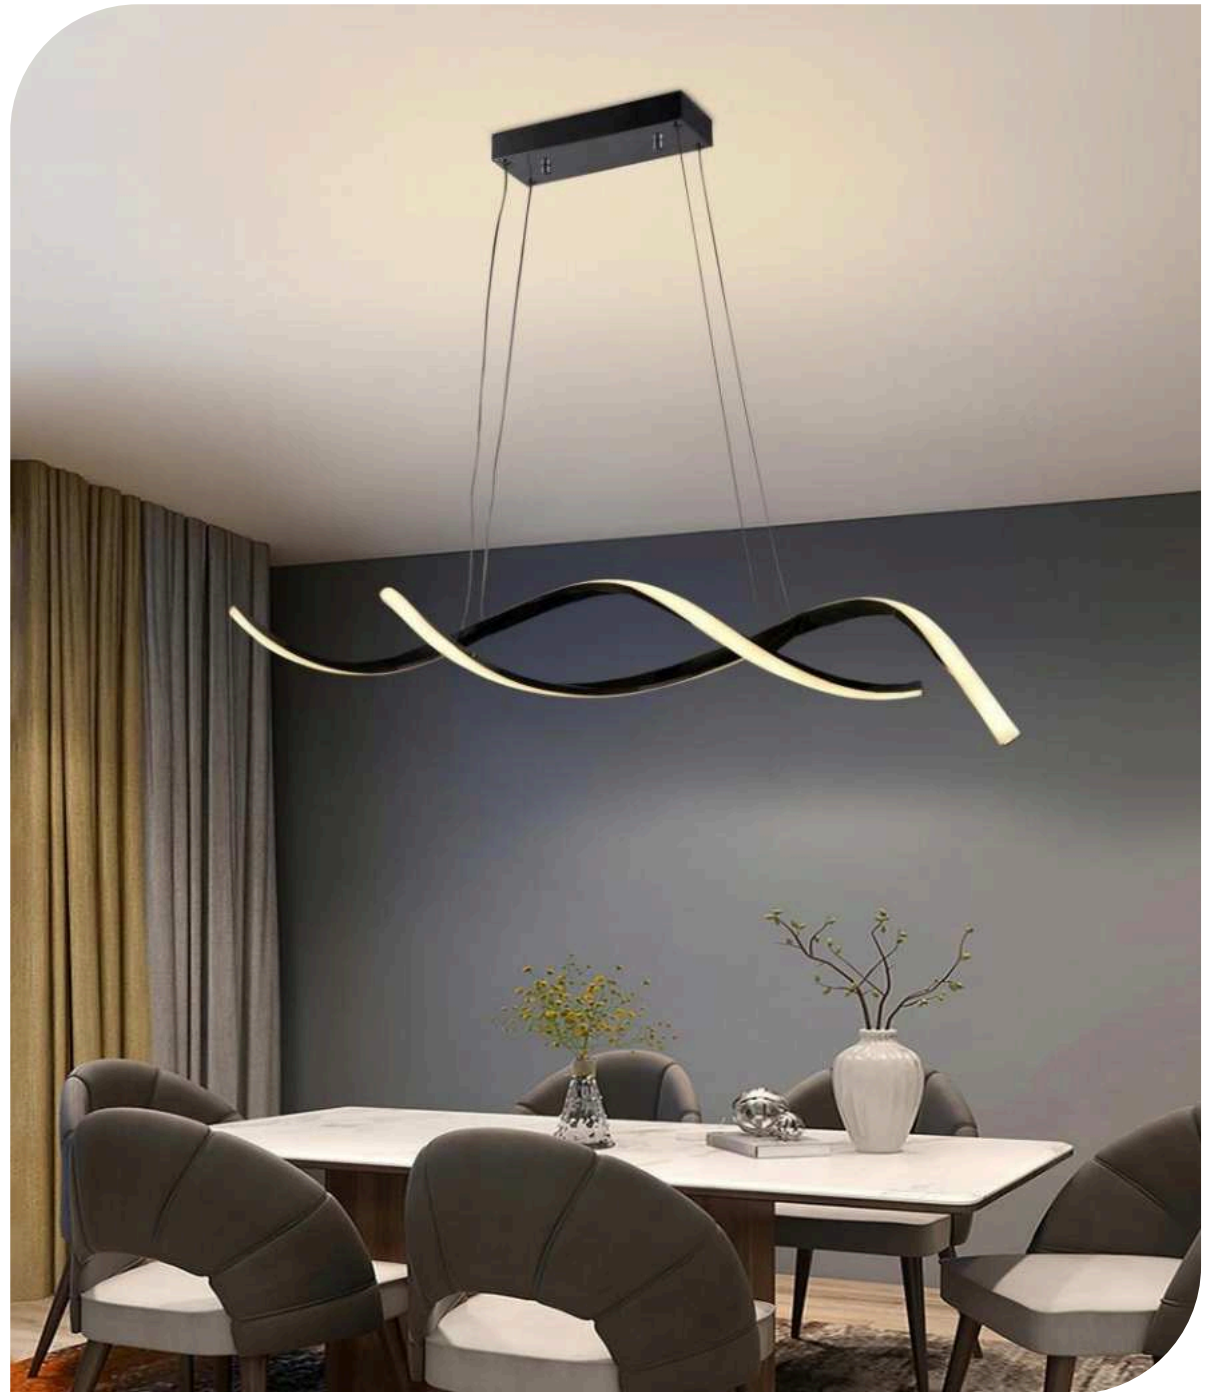

Finish

LED PENDANT LIGHT

Item: LCD3082
Size: L1000*140mm
Watter: 42w
Voltage: AC180-265v 50-60Hz
C C T: 3CCT
Function: Dimmer+Remote Control+APP
Material: Aluminum + Silicone

Finish

LED PENDANT LIGHT

Item: [LCD3083](#)
Size: L800*W400mm
Watter: 76w
Voltage: AC180-265v 50-60Hz
C C T: 3CCT
Function: Dimmer+Remote Control+APP
Material: A luminum + Silicone