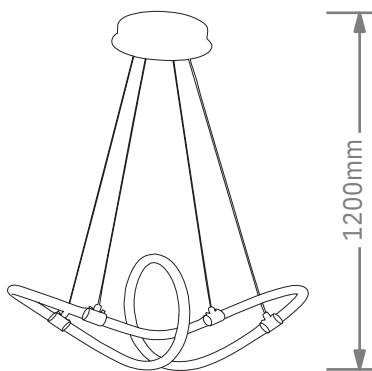

Finish

BK: Black
BR: Brown
WH: White
GD: Paint gold
CR: Chrome