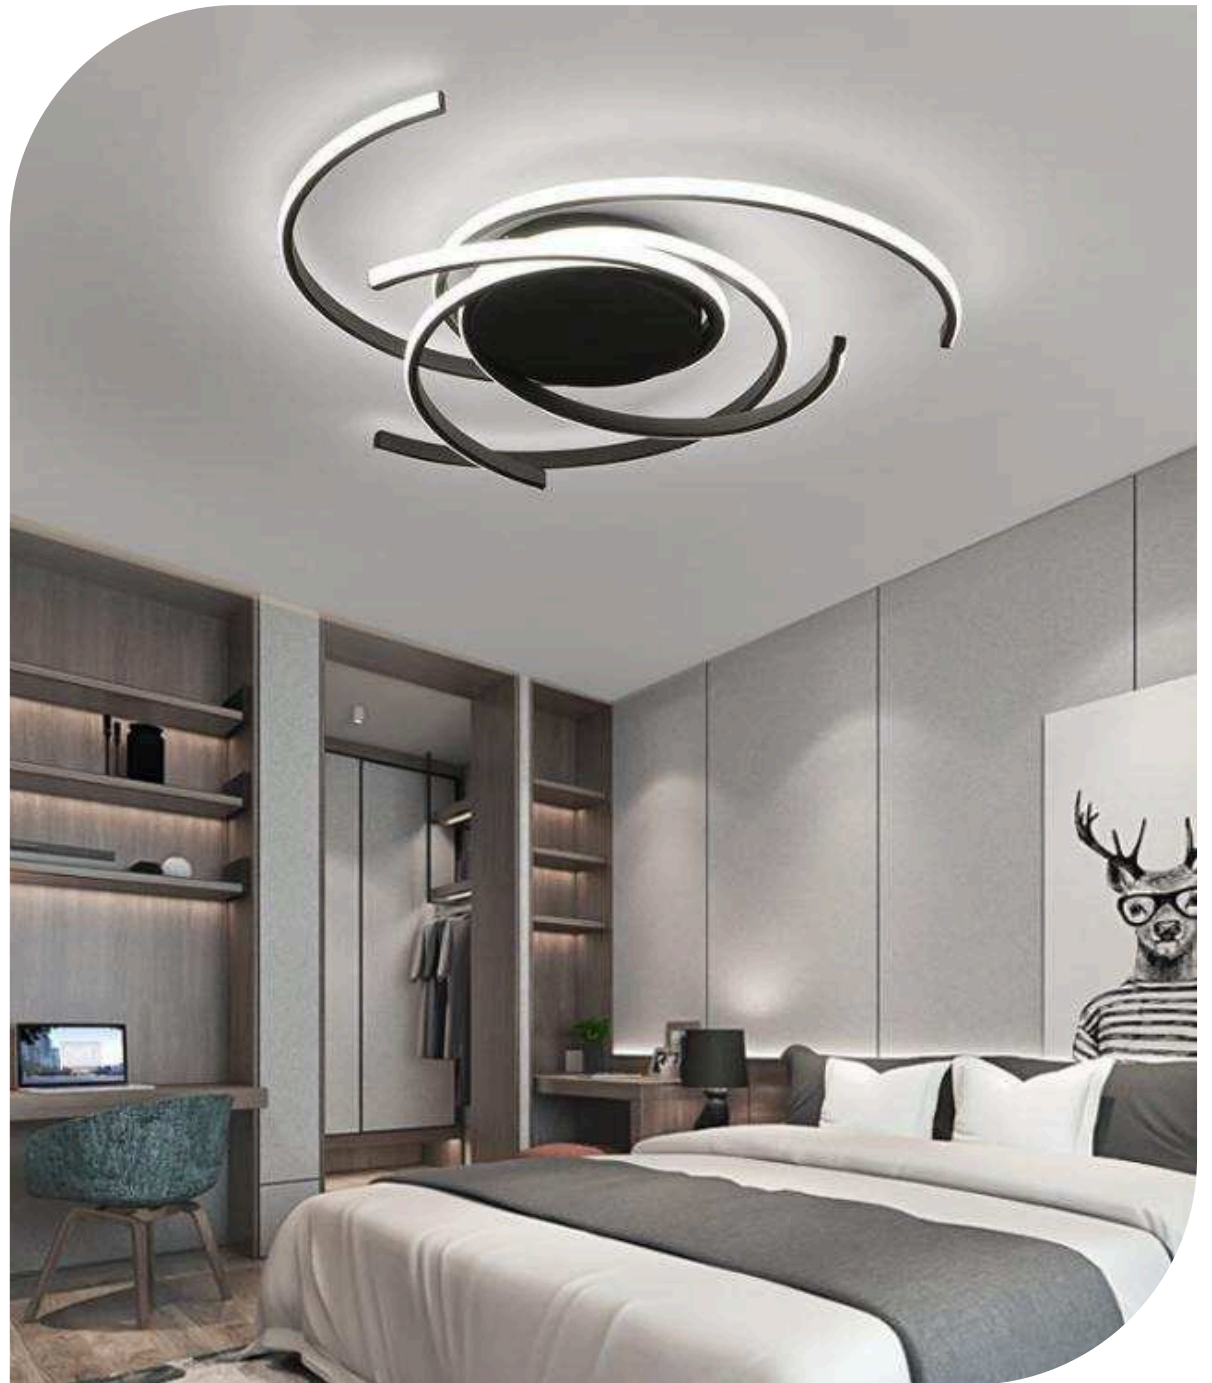

Modern Style

Elitechnic Lendant light

Featuring a unique design, this chandelier consists of two curved structural components with embedded magnets on each connector, allowing them to be easily connected during assembly. This makes installation very simple and ensures a secure hold. Such a simple yet innovative design will add modernity and comfortable lighting to your room.

LED PENDANT LIGHT

Item: [LCD3001](#)
Size: L560*W560*H140mm
Watter: 92w
Voltage: AC180-265v 50-60Hz
C C T: 3CCT
Function: Dimmer+Remote Control+APP
Material: Aluminum + Silicone

Finish

 BK: Black	 BR: Brown
 WH: White	 GD: Paint gold
 CR: Chrome	

LED PENDANT LIGHT

Item: [LCD3002](#)
Size: L480*W480*H140mm
Watter: 48w
Voltage: AC180-265v 50-60Hz
C C T: 3CCT
Function: Dimmer+Remote Control+APP
Material: Aluminum + Silicone

Finish

 BK: Black	 BR: Brown
 WH: White	 GD: Paint gold
 CR: Chrome	

LED PENDANT LIGHT

Item: [LCD3003](#)
Size: L480*W480*H140mm
Watter: 60w
Voltage: AC180-265v 50-60Hz
C C T: 3CCT
Function: Dimmer+Remote Control+APP
Material: Aluminum + Silicone

Finish

 BK: Black	 BR: Brown
 WH: White	 GD: Paint gold
 CR: Chrome	