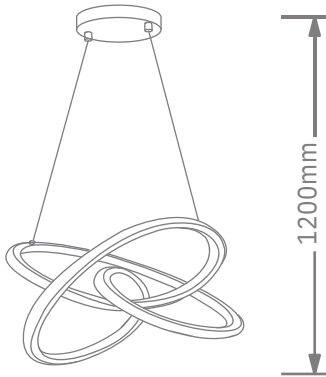

LED PENDANT LIGHT

Item: [LCD3073](#)
Size: L450*W450*H150mm
Watter: 128W
Voltage: AC180-265v 50-60Hz
C C T: 3CCT
Function: Dimmer+Remote Control+APP
Material: Aluminum + Silicone

Finish