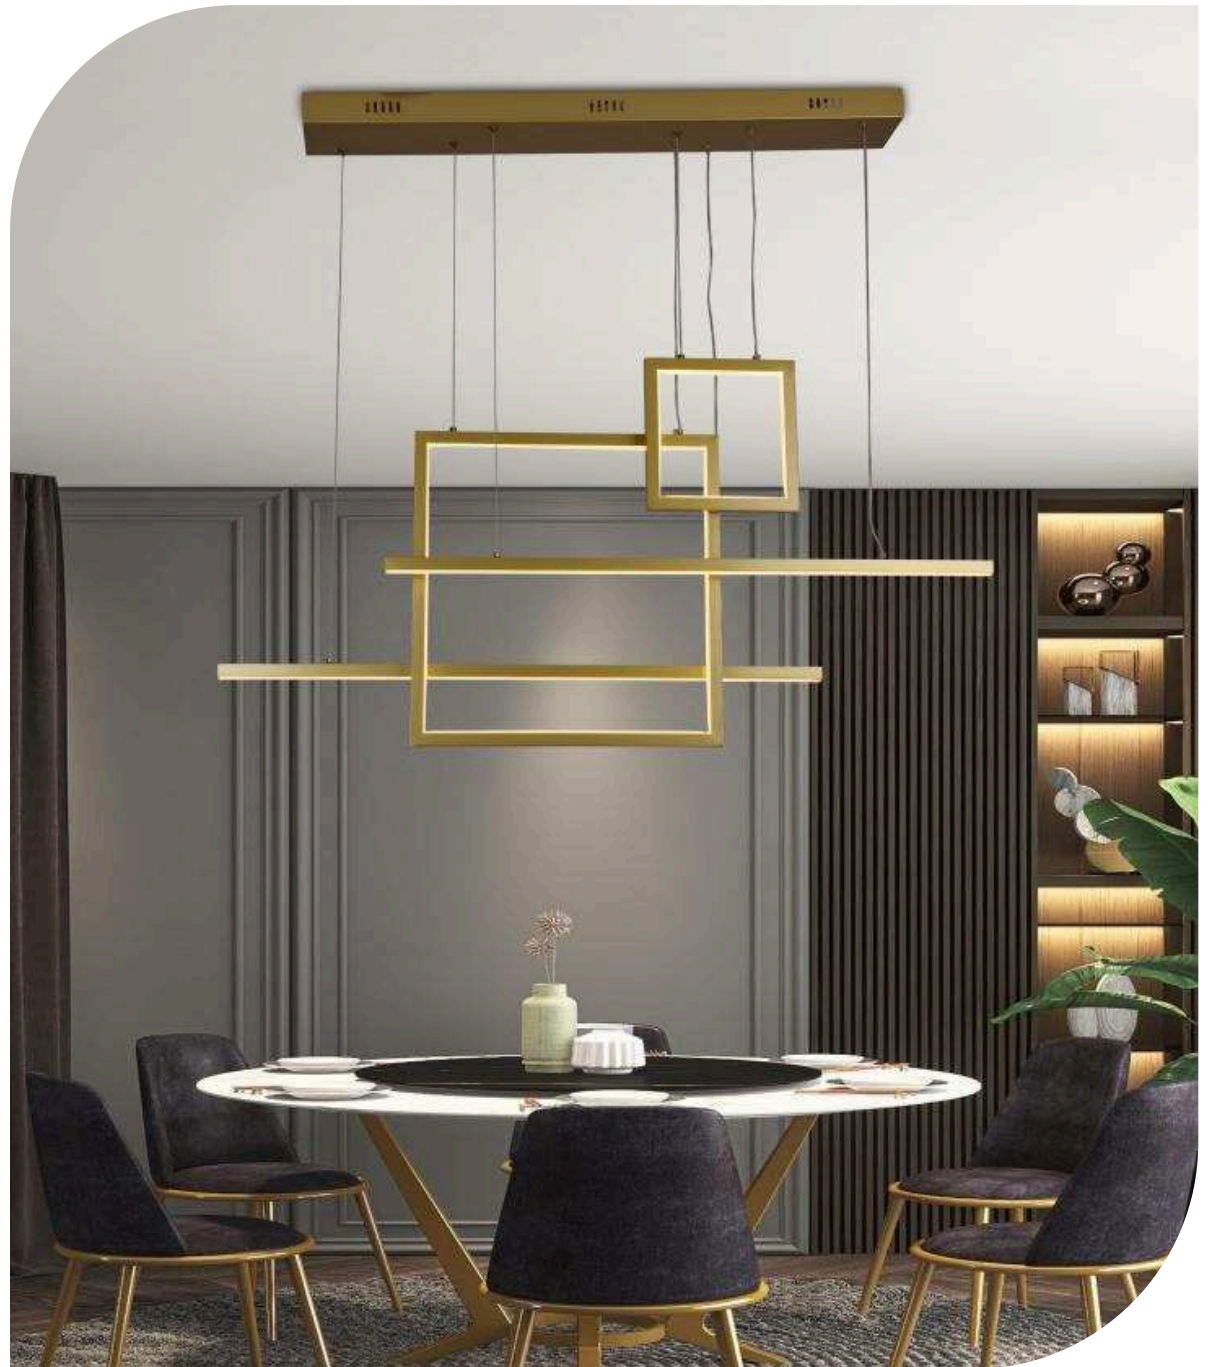

LED PENDANT LIGHT

Item: [LCD3097](#)
Size: L400*W400+L200*W200+
Watter: L660mm*2
Voltage: 88w
C C T: AC180-265v 50-60Hz
Function: 3CCT
Material: Dimmer+Remote Control+APP
Aluminum + Silicone

Finish