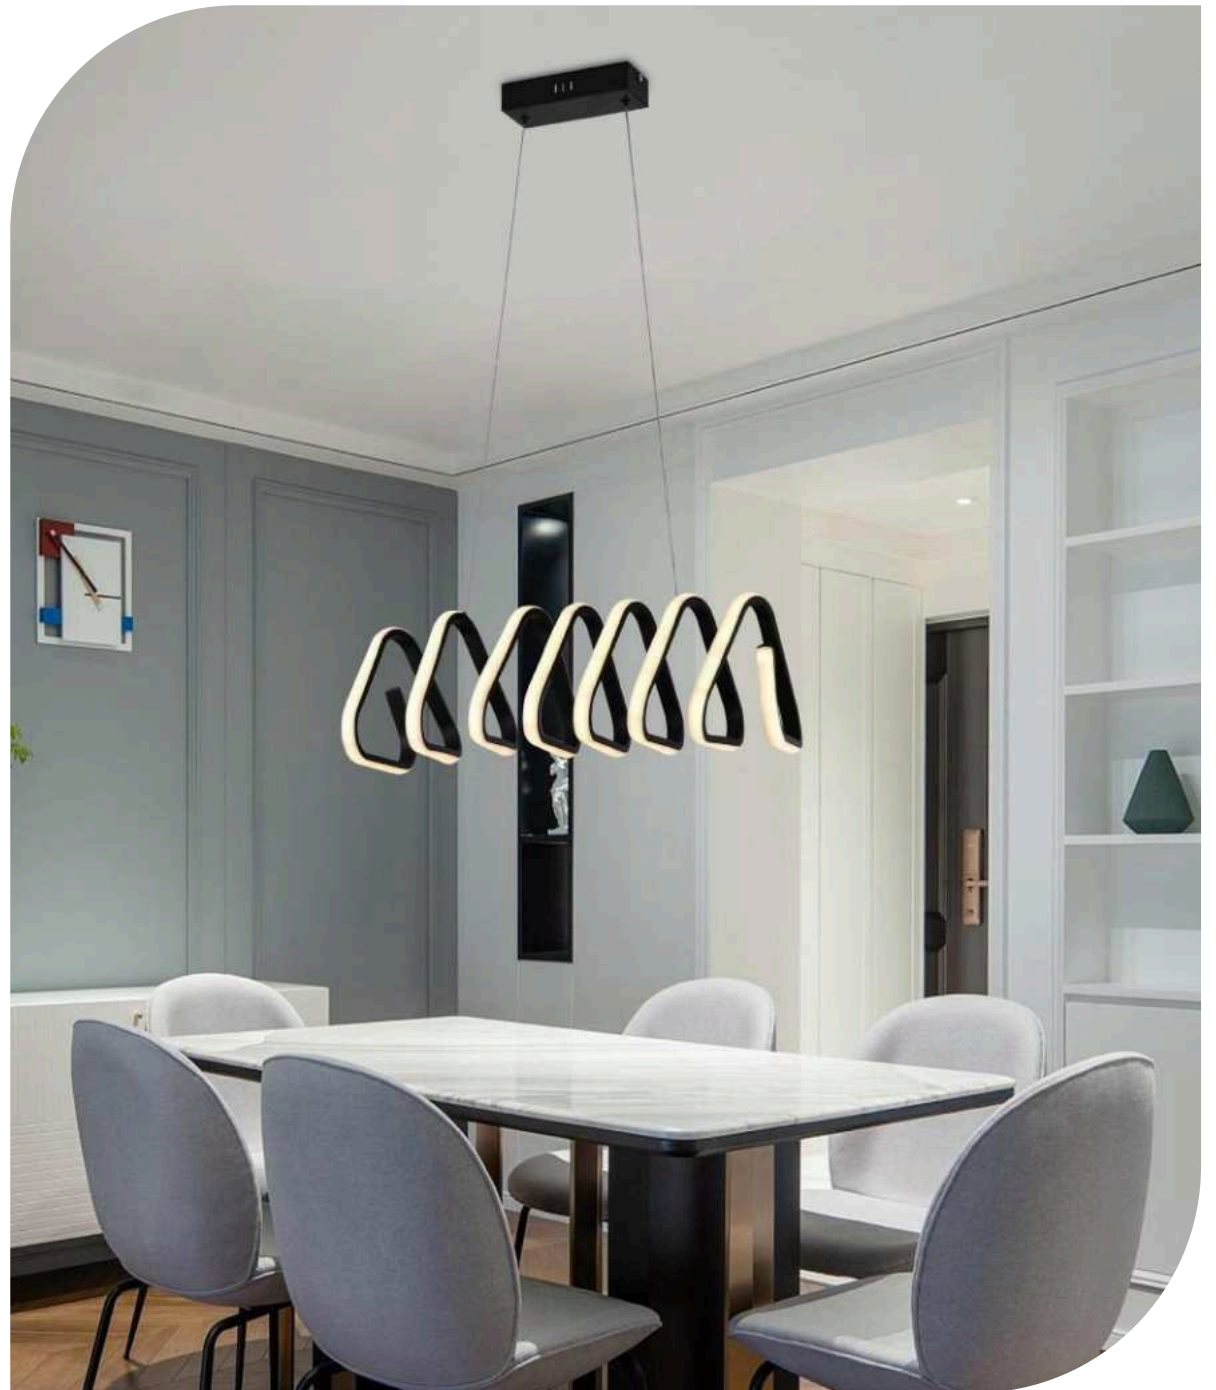

Finish

BK: Black   BR: Brown
WH: White   GD: Paint gold
CR: Chrome