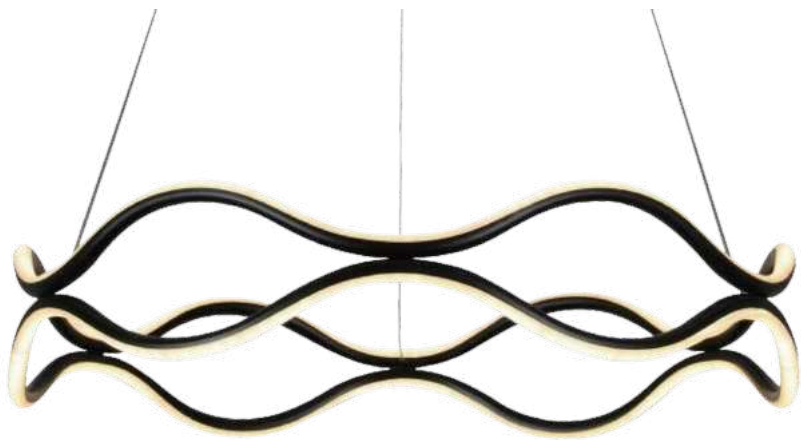

LED PENDANT LIGHT

Item: [LCD3077](#)
Size: L800*W800*H160mm
Watter: 122w
Voltage: AC180-265v 50-60Hz
C C T: 3CCT
Function: Dimmer+Remote Control+APP
Material: Aluminum + Silicone

Finish