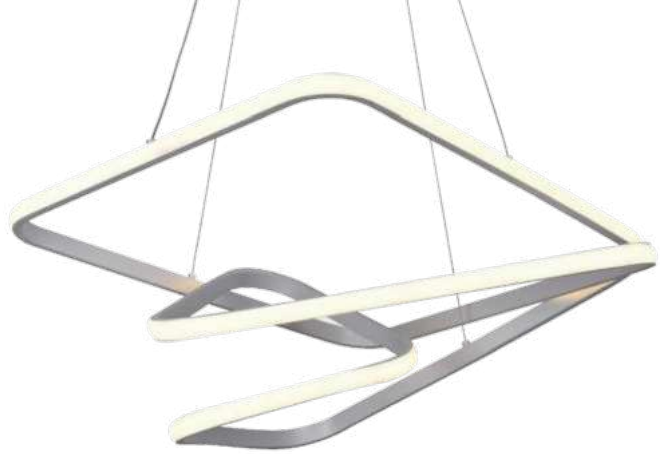

LED PENDANT LIGHT