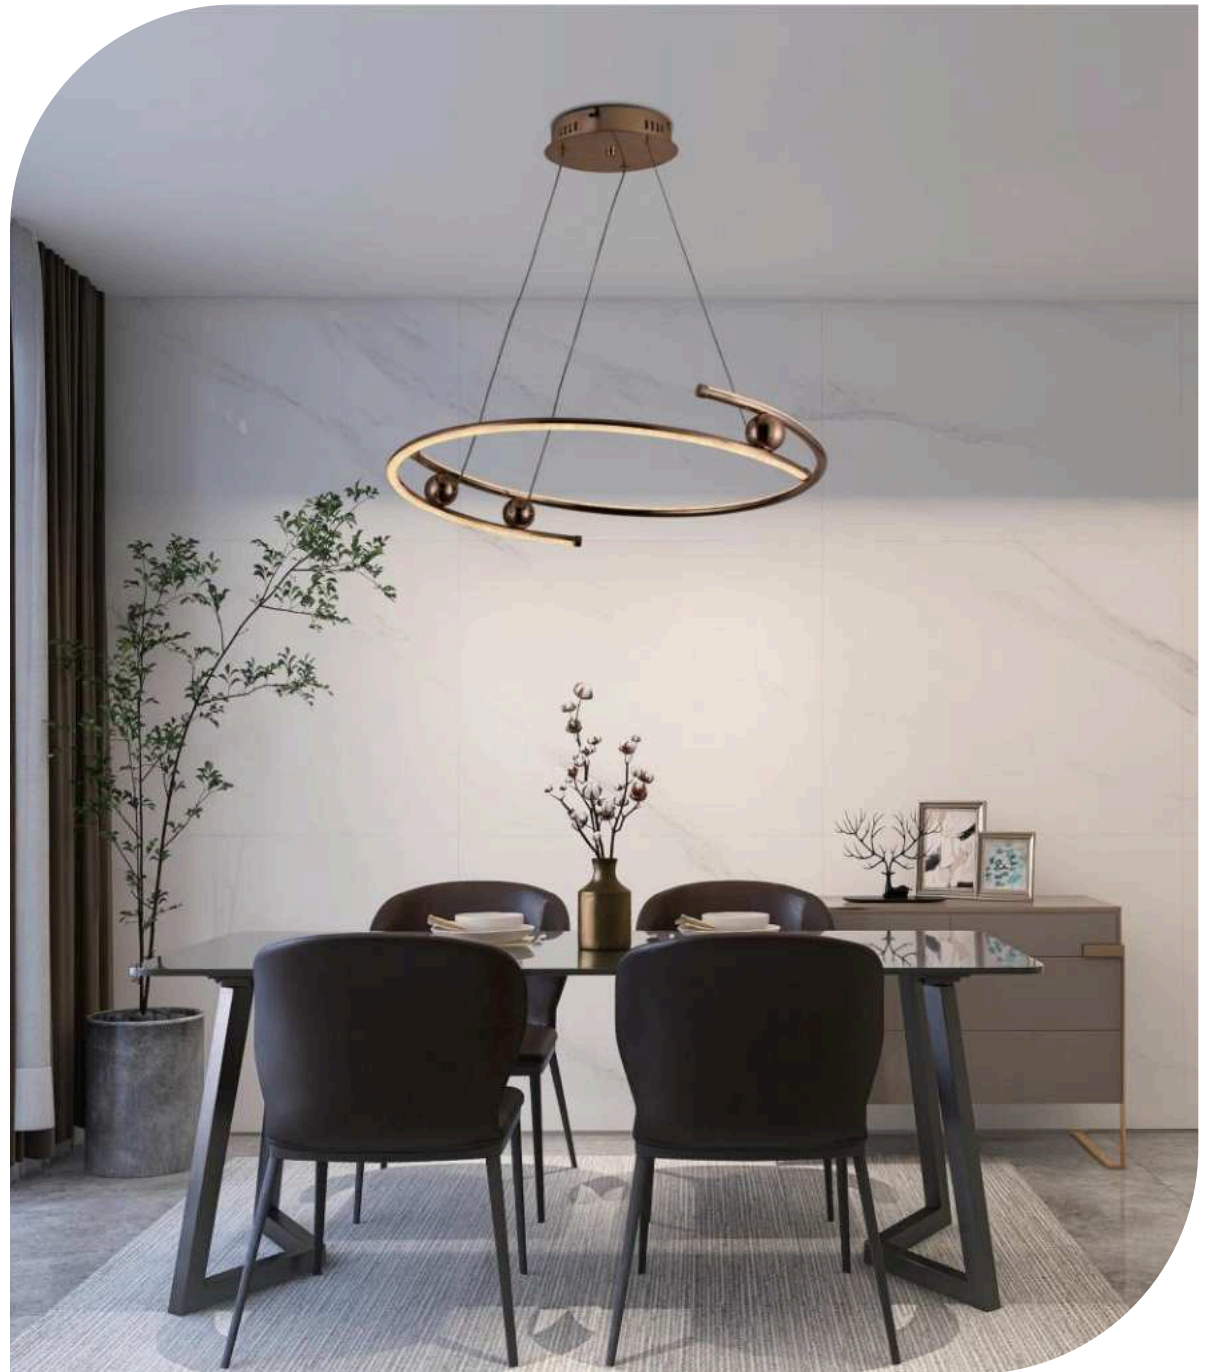

Finish

LED PENDANT LIGHT

Item: [LCD3036](#)
Size: $\Phi 600\text{mm}$
Watter: 52w
Voltage: AC180-265v 50-60Hz
C C T: 3CCT
Function: Dimmer+Remote Control+APP
Material: Aluminum + Silicone

Finish

LED PENDANT LIGHT