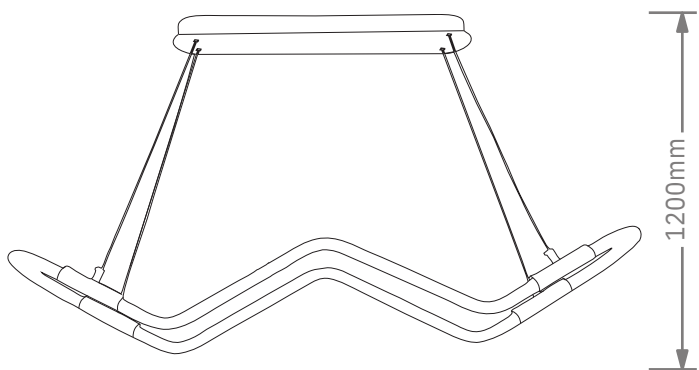

LED PENDANT LIGHT

Item: [LCD3107](#)
Size: L1000*W250mm
Watter: 40w
Voltage: AC180-265v 50-60Hz
C C T: 3CCT
Function: Dimmer+Remote Control+APP
Material: A luminum + Silicone

Finish