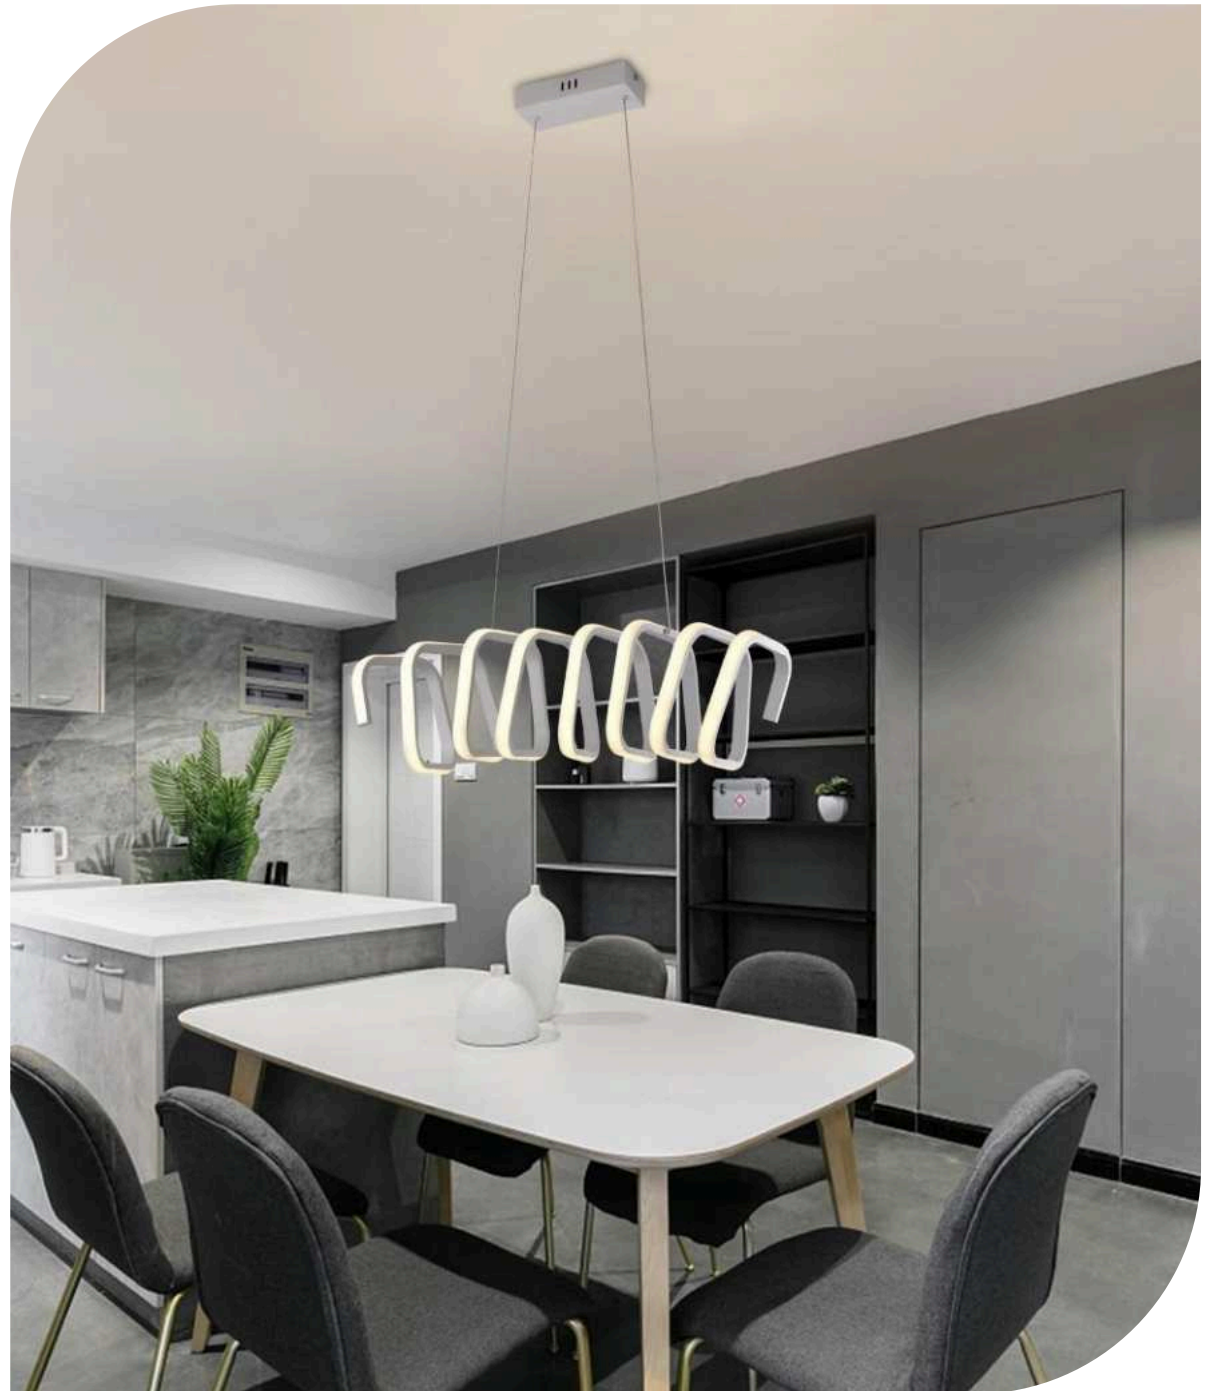

Finish

BK: Black
BR: Brown
WH: White
GD: Paint gold
CR: Chrome