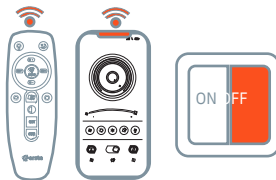

Finish

LED PENDANT LIGHT

Item: LCD3055
Size: L800*W200mm
Watter: 52w
Voltage: A C180-265v 50-60Hz
C C T 3CCT
Function: Dimmer+Remote Control+APP
Material: Aluminum + Silicone

Finish

LED PENDANT LIGHT

Item: [LCD3056](#)
Size: L800*W230mm
Watter: 70w
Voltage: A C180-265v 50-60Hz
C C T 3CCT
Function: Dimmer+Remote Control+APP
Material: Aluminum + Silicone