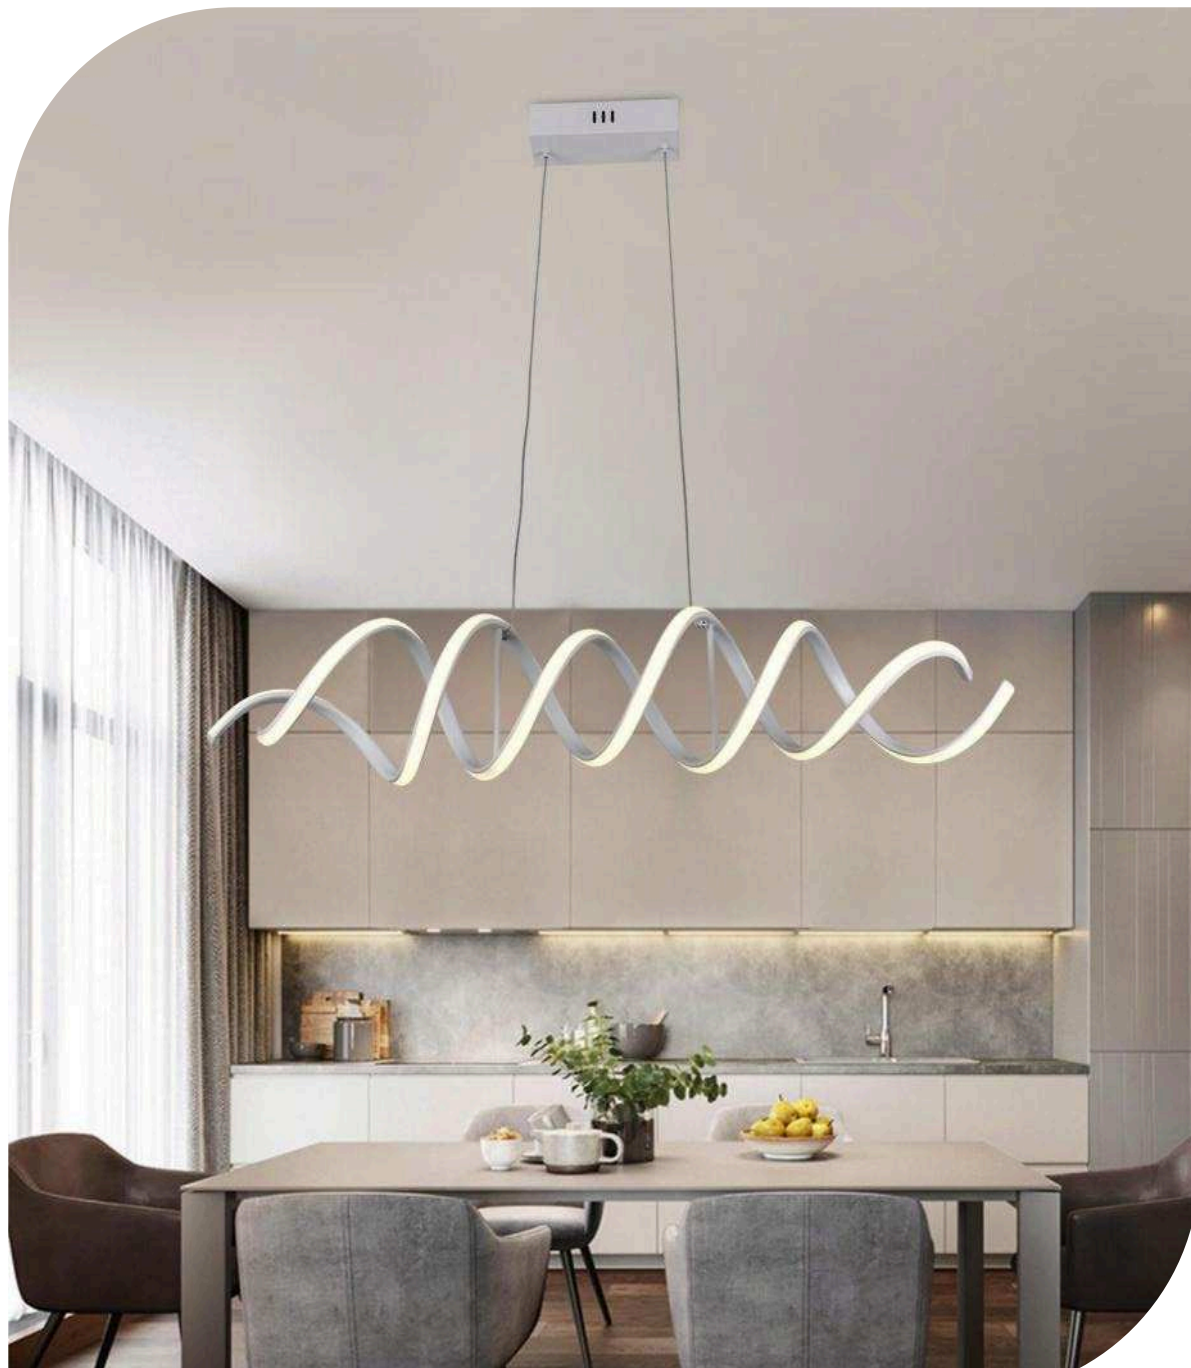

Finish

BK: Black
 BR: Brown
 WH: White
 GD: Paint gold
 CR: Chrome