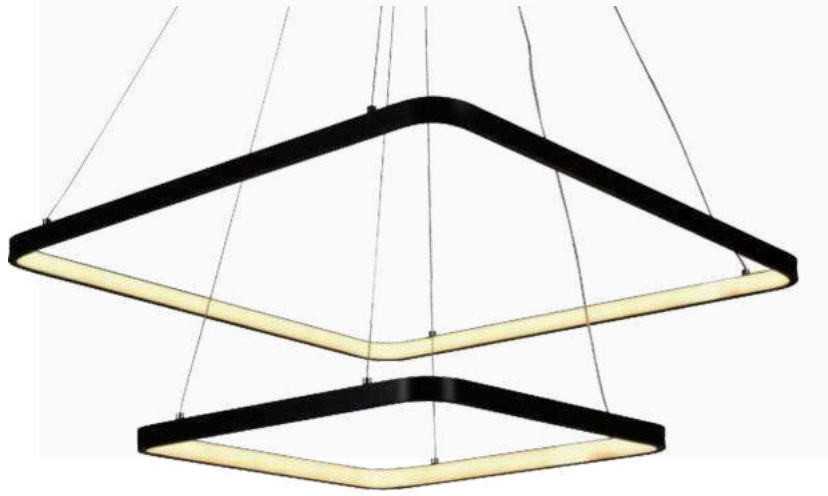

LED PENDANT LIGHT

Item: [LCD3018 / LCD3019](#)

Size: $\Phi 400+600\text{mm}$
 $\Phi 600+800\text{mm}$

Watter: 90w / 126w

Voltage: AC180-265v 50-60Hz

C C T 3CCT

Function: Dimmer+Remote Control+APP

Material: Aluminum + Silicone

Finish

BK:

Black

BR:

Brown

WH:

White

GD:

Paint gold

CR:

Chrome