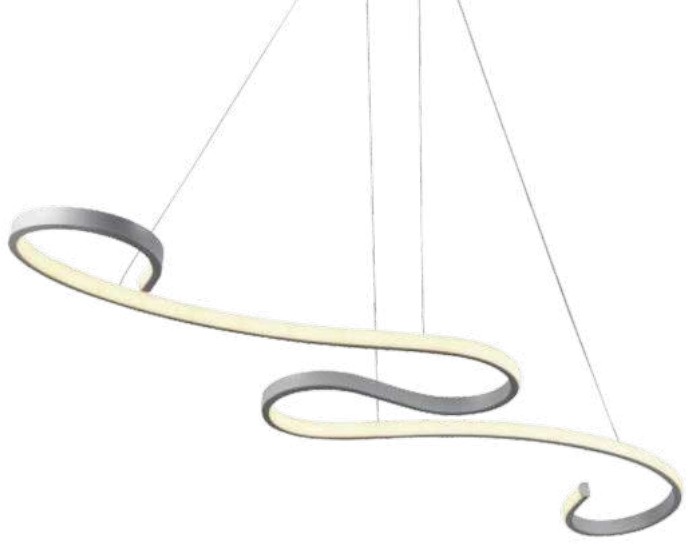

LED PENDANT LIGHT

Item: LCD3081
Size: L1000*280mm
Watter: 50w
Voltage: AC180-265v 50-60Hz
C C T: 3CCT
Function: Dimmer+Remote Control+APP
Material: Aluminum + Silicone

Finish