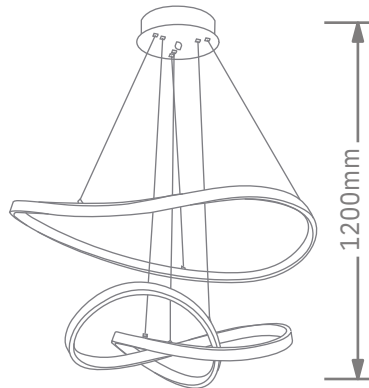

LED PENDANT LIGHT

Item: [LCD3079](#)
Size: L800*W600+L500*W500mm
Watter: 106w
Voltage: AC180-265v 50-60Hz
CCT: 3CCT
Function: Dimmer+Remote Control+APP
Material: Aluminum + Silicone

Finish