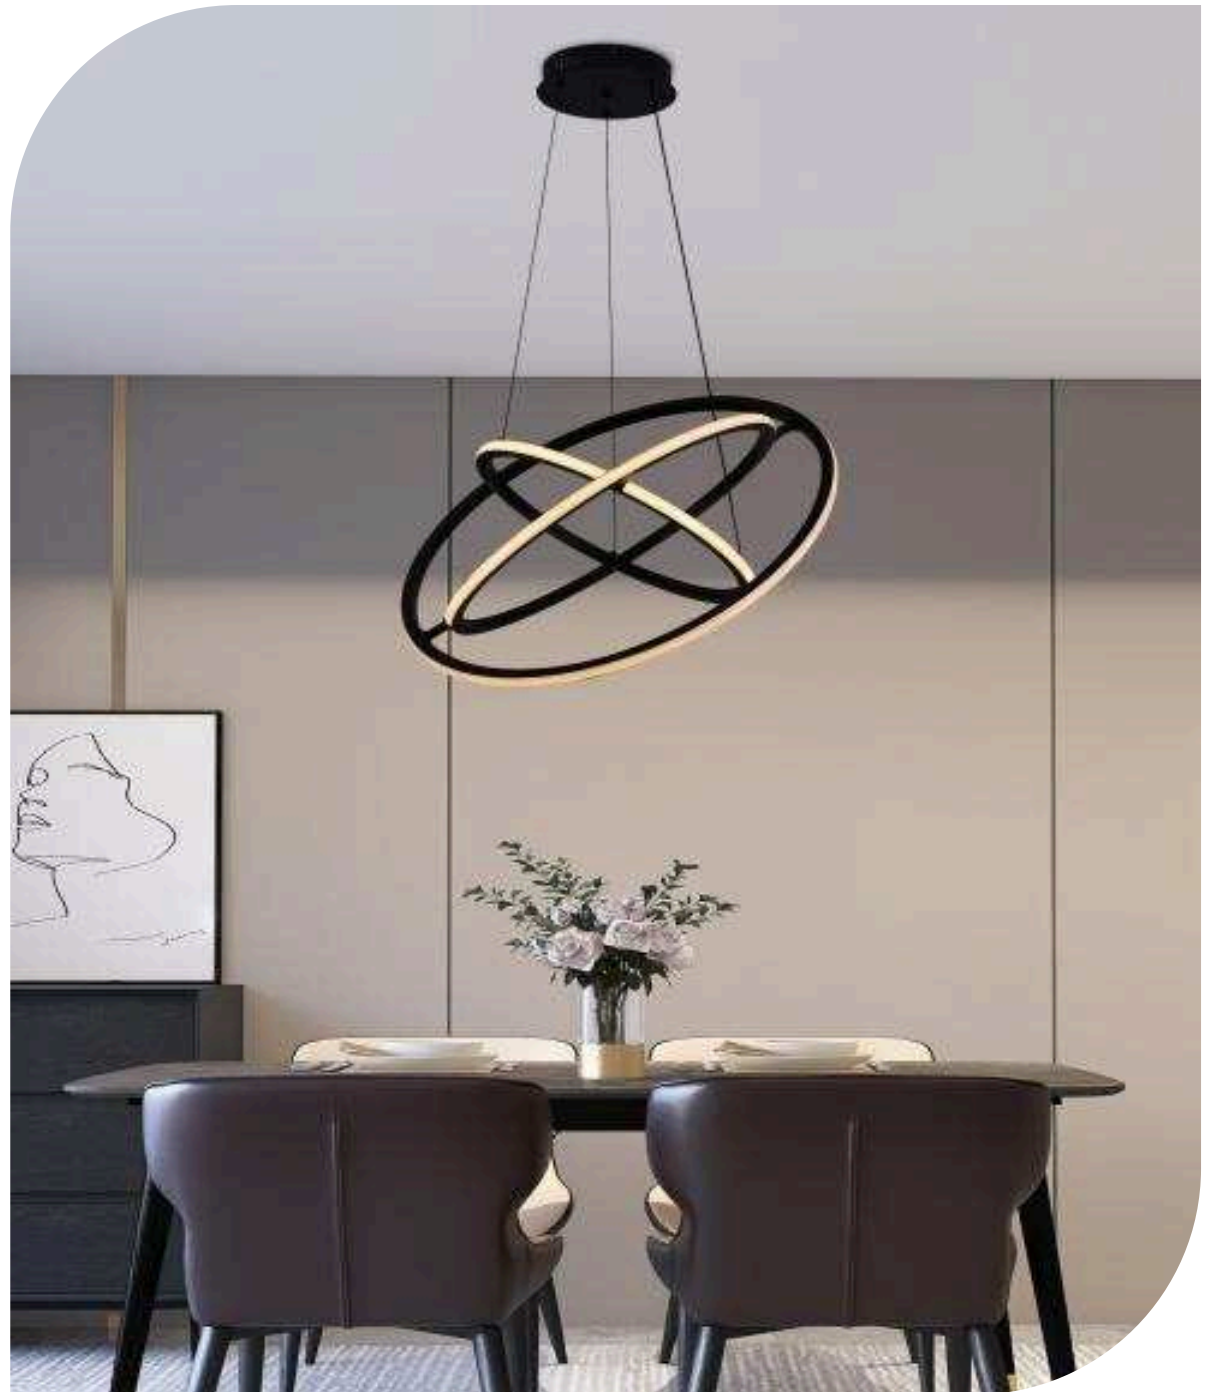

Finish

LED PENDANT LIGHT

Item: [LCD3074](#)
Size: $\Phi 600+500+400\text{mm}$
Watter: 62w
Voltage: AC180-265v 50-60Hz
CCT: 3CCT
Function: Dimmer+Remote Control+APP
Material: Aluminum + Silicone

Finish

LED PENDANT LIGHT