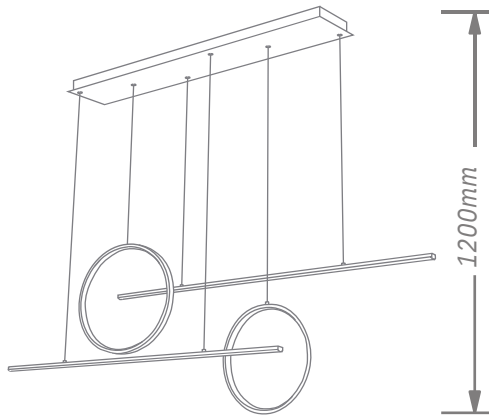

1200mm

LED PENDANT LIGHT

Item: [LCD3093](#)
Size: L1000*2+300*2mm
Watter: 86w
Voltage: AC180-265v 50-60Hz
CCT: 3CCT
Function: Dimmer+Remote Control+APP
Material: Aluminum + Silicone

Finish

LED PENDANT LIGHT