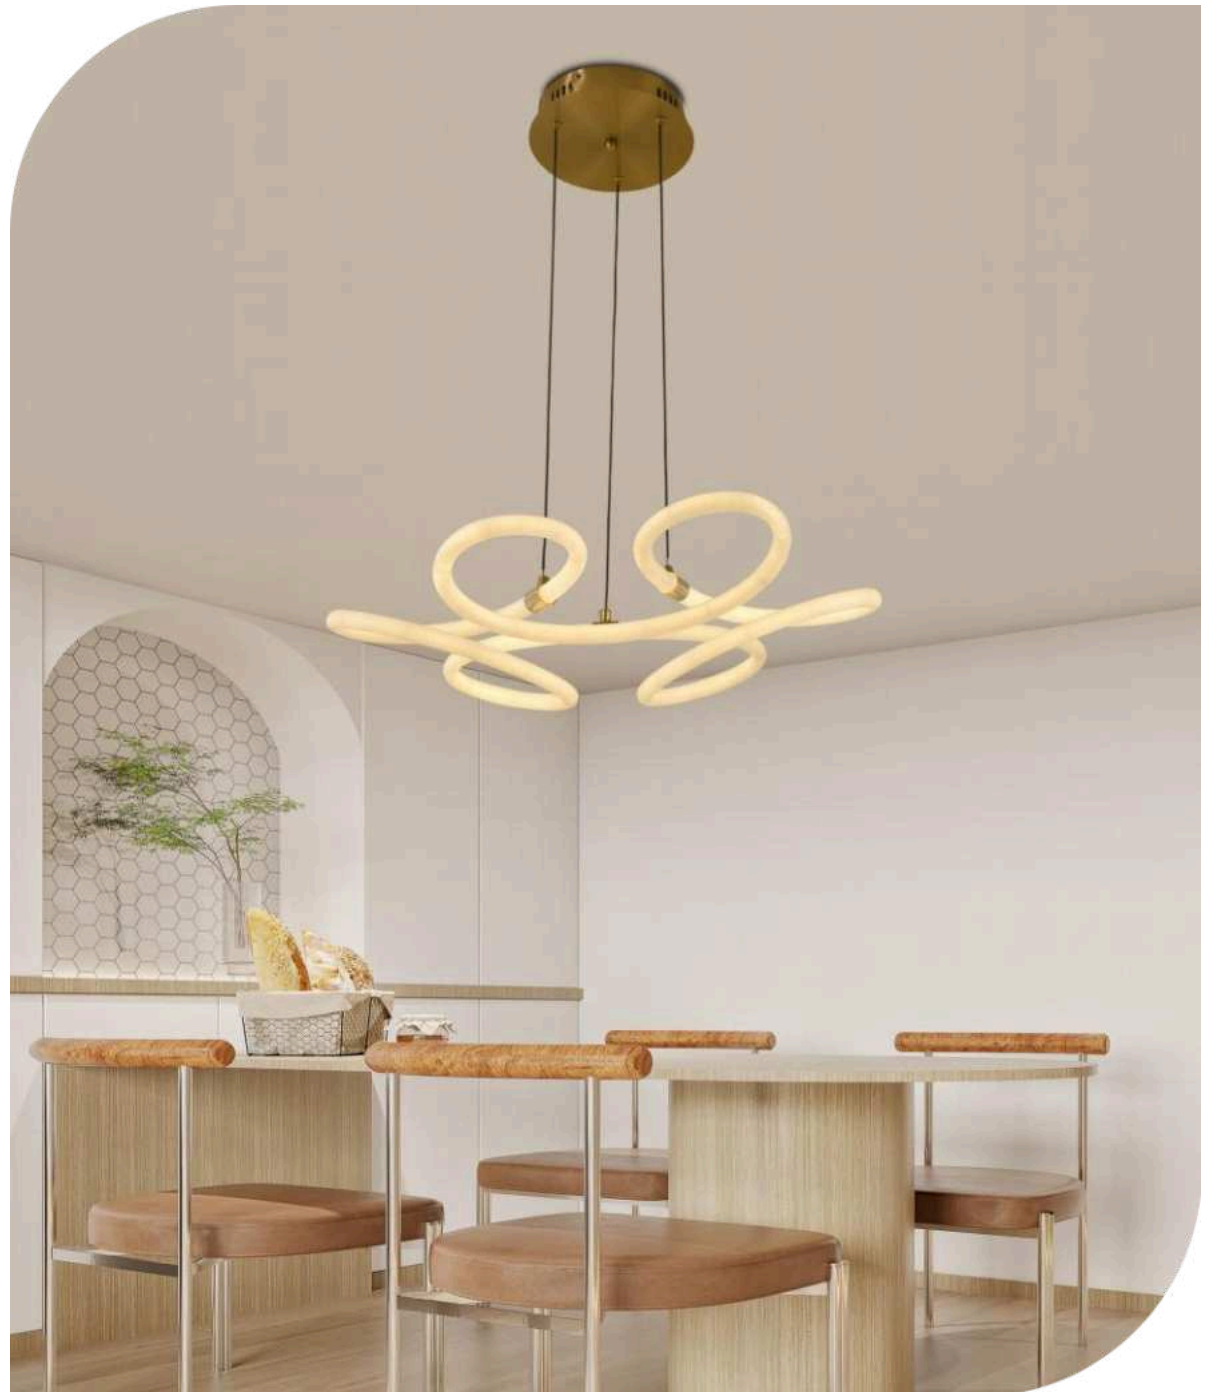

Item: LCD3122
Size: $\Phi 600 * H 100 \text{mm}$
Watter: 62w
Voltage: AC180-265v 50-60Hz
C C T: 3CCT
Function: Dimmer+Remote Control+APP
Material: Aluminum + Silicone

Finish

BK: Black	BR: Brown
WH: White	GD: Paint gold
CR: Chrome