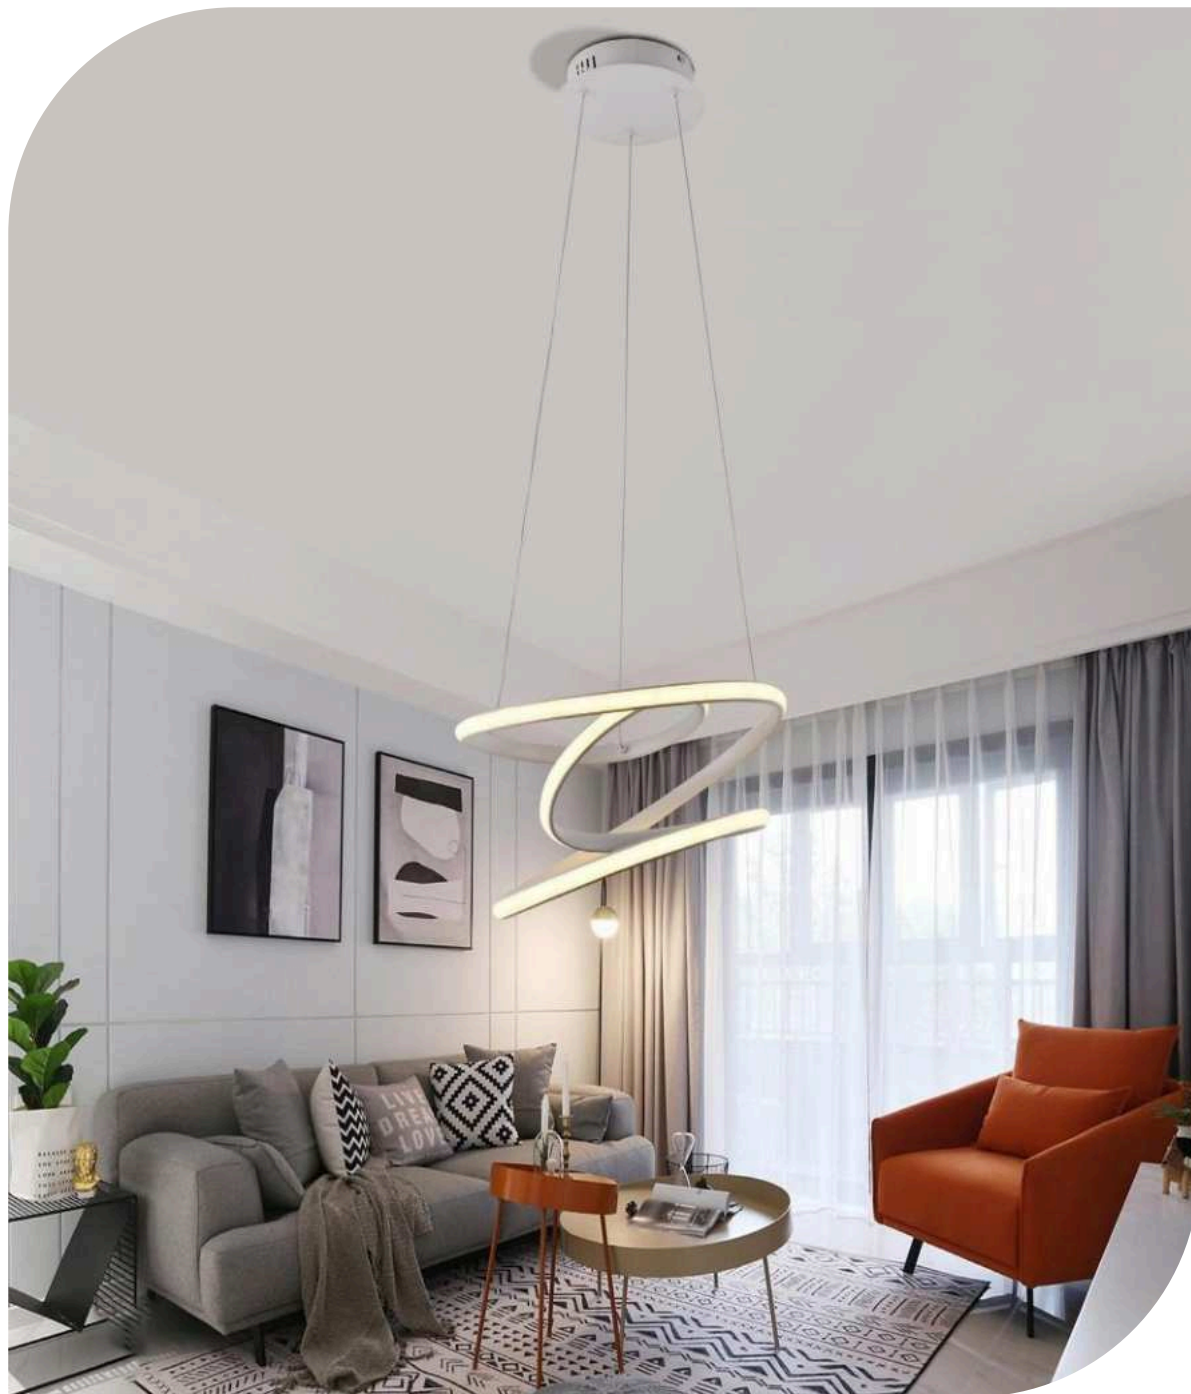

Finish

LED PENDANT LIGHT

Item: [LCD3063](#)
Size: L550*W260*H280mm
Watter: 54w
Voltage: AC180-265v 50-60Hz
C C T: 3CCT
Function: Dimmer+Remote Control+APP
Material: Aluminum + Silicone

Finish

LED PENDANT LIGHT