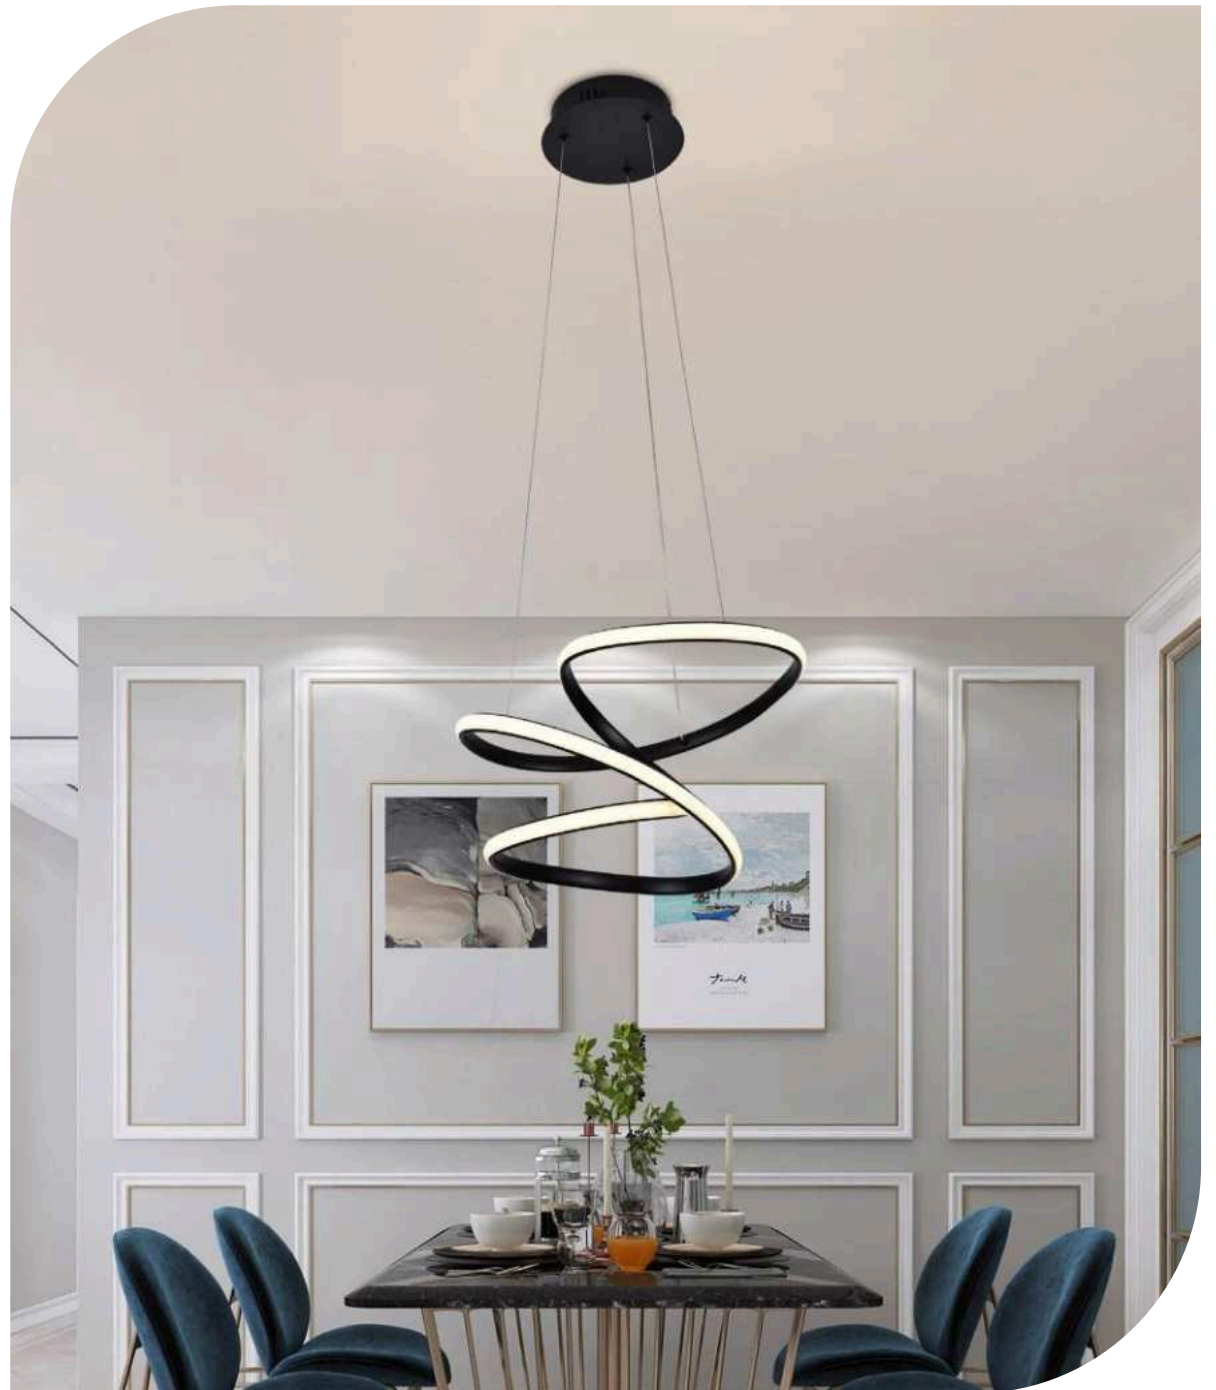

LED PENDANT LIGHT

Item: [LCD3068](#)
Size: L450*W450*H160mm
Watter: 70w
Voltage: AC180-265v 50-60Hz
C C T: 3CCT
Function: Dimmer+Remote Control+APP
Material: Aluminum + Silicone

Finish