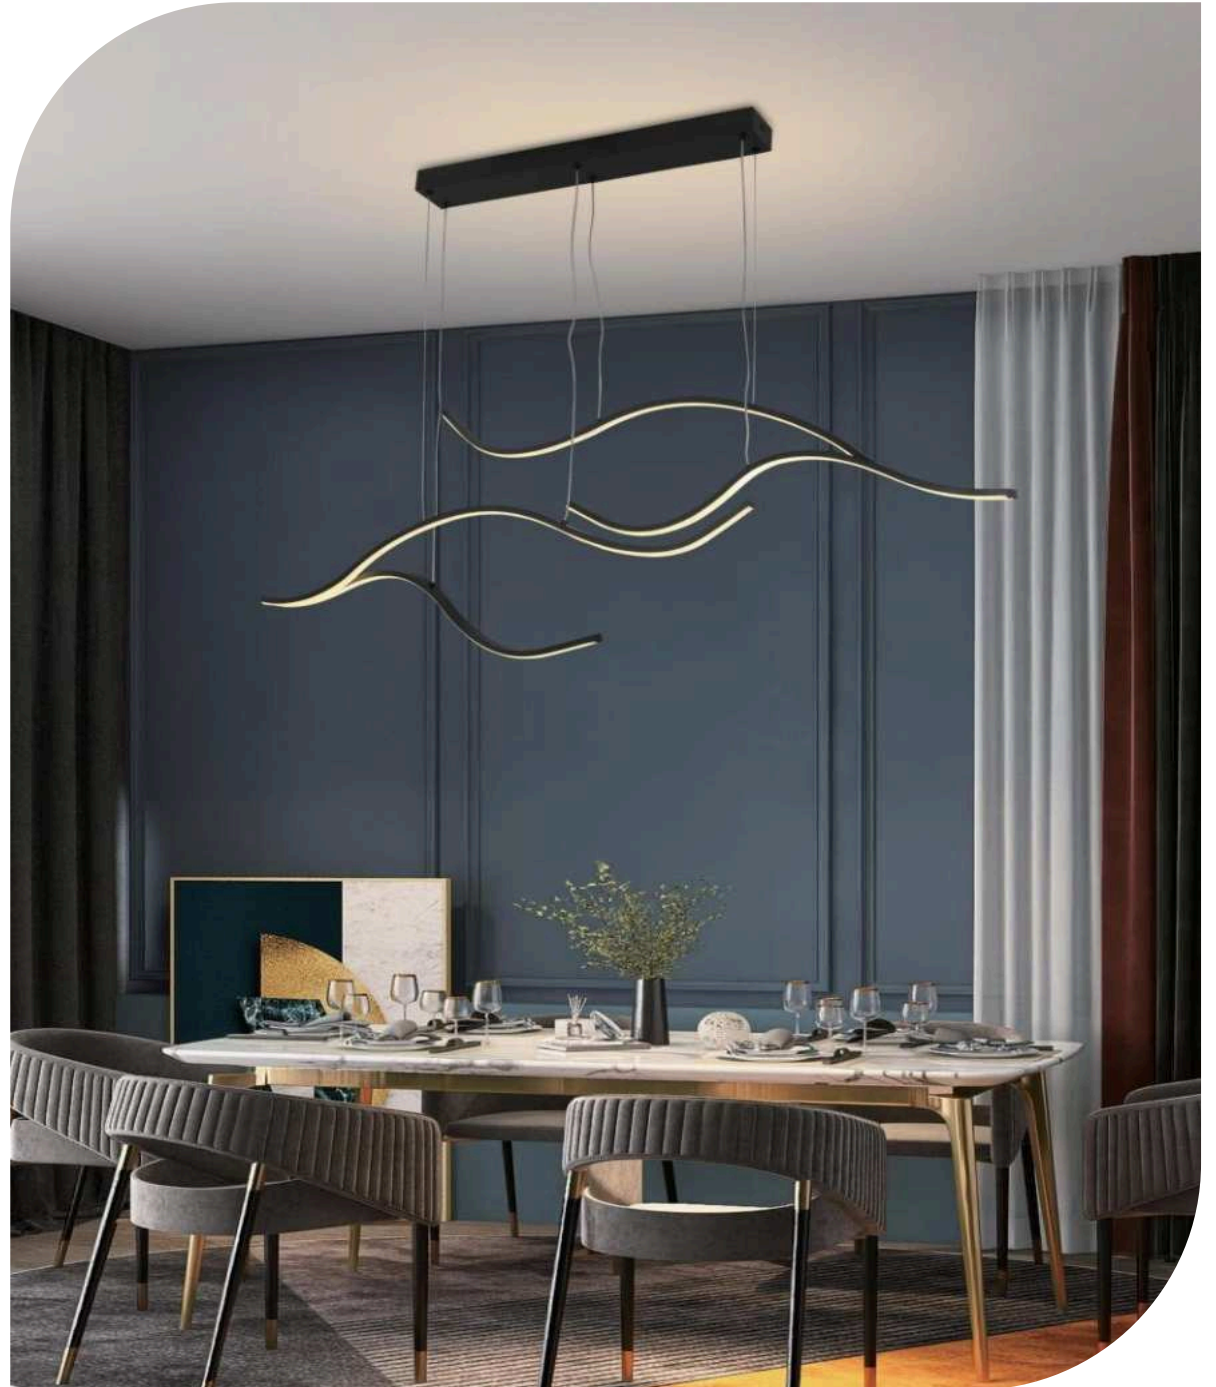

LED PENDANT LIGHT

Item: LCD3092
Size: L1600mm*H250mm
Watter: 72W
Voltage: AC180-265v 50-60Hz
C C T: 3CCT
Function: Dimmer+Remote Control+APP
Material: Aluminum + Silicone

Finish

BK: Black
 BR: Brown
 WH: White
 GD: Paint gold
 CR: Chrome

1200mm