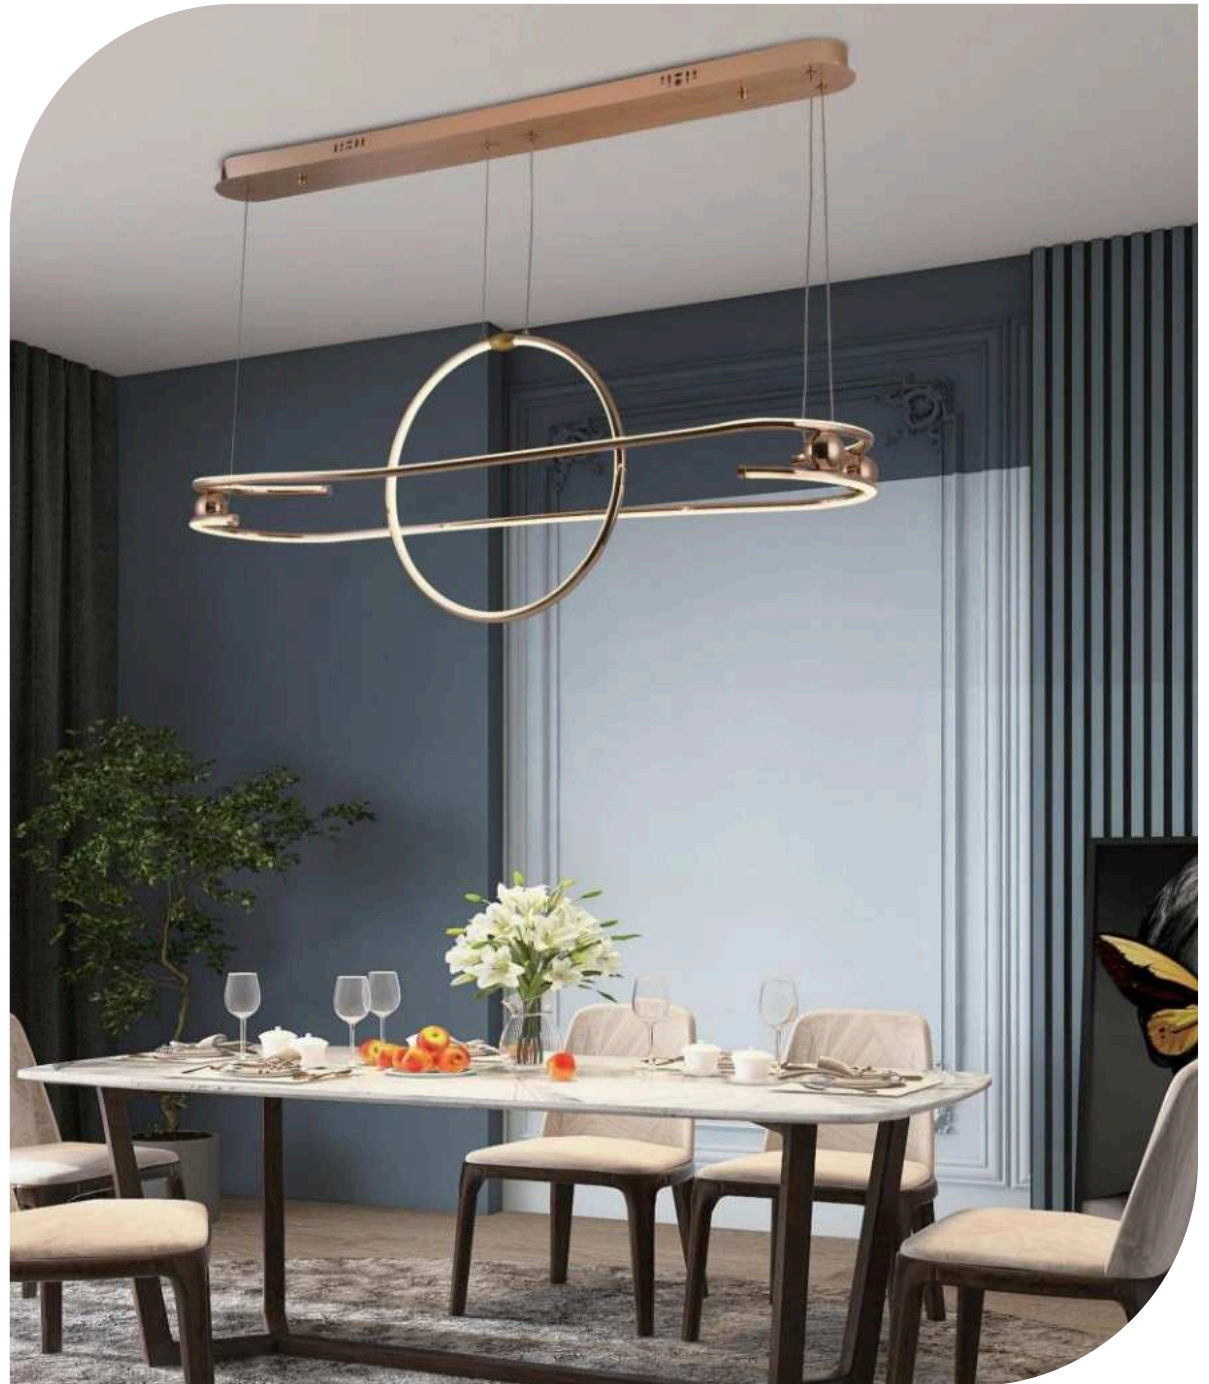

Item: [LCD3039](#)
Size: L1000*Φ400mm
Watter: 94w
Voltage: AC180-265v 50-60Hz
C C T: 3CCT
Function: Dimmer+Remote Control+APP
Material: Aluminum + Silicone

Finish

BK: Black	BR: Brown
WH: White	GD: Paint gold
CR: Chrome