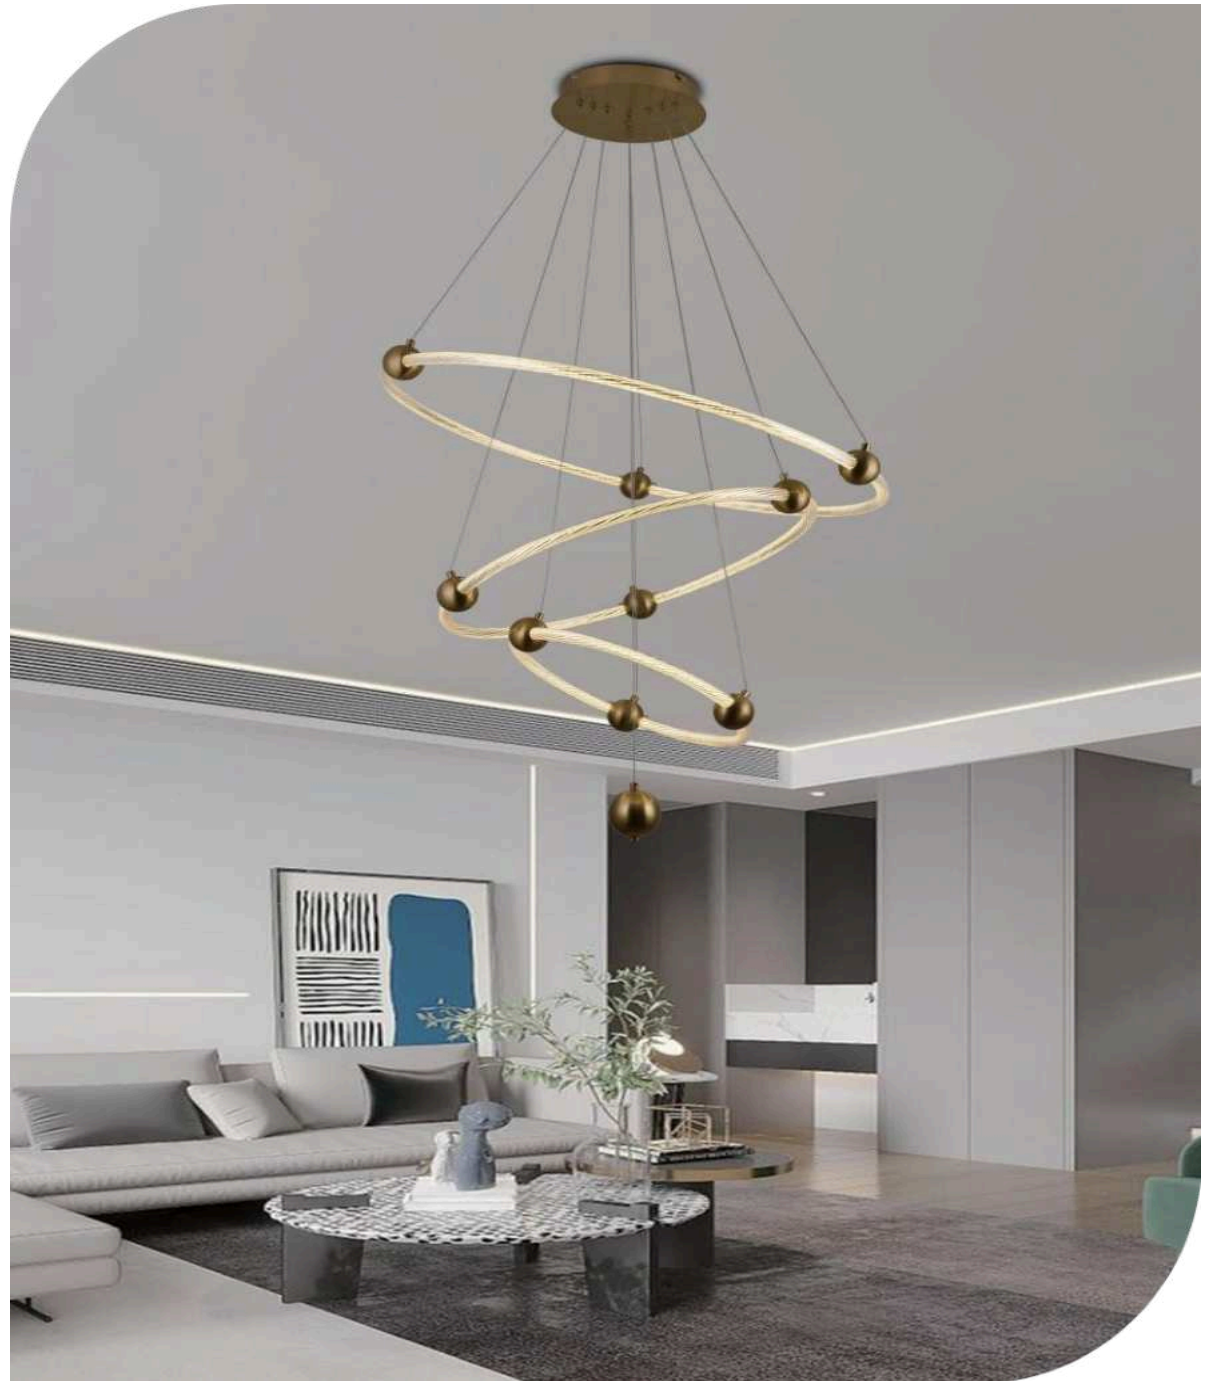

Finish

LED PENDANT LIGHT

Item: LCD3116
Size: $\Phi 400+600+800\text{mm}$
Watter: 96w
Voltage: AC180-265v 50-60Hz
C C T: 3CCT
Function: Dimmer+Remote Control+APP
Material: Aluminum + Silicone

Finish

LED PENDANT LIGHT