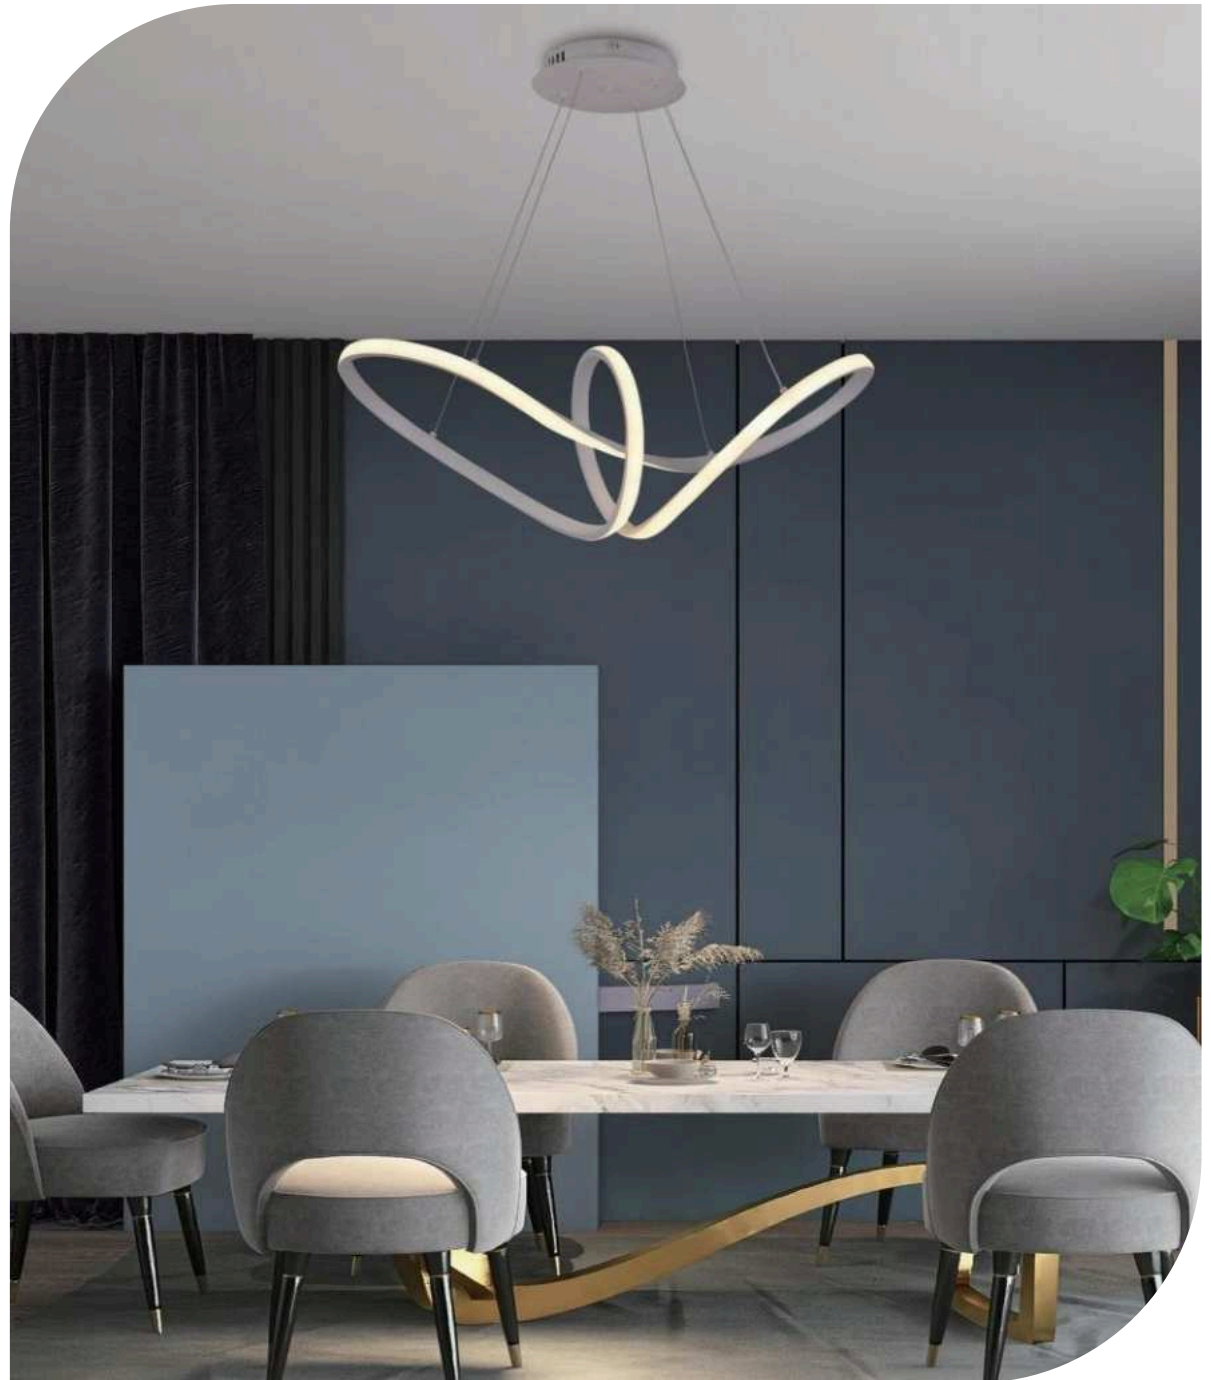

Finish

LED PENDANT LIGHT

Item: LCD3057
Size: L700*W220mm
Watter: 58w
Voltage: A C180-265v 50-60Hz
C C T: 3CCT
Function: Dimmer+Remote Control+APP
Material: Aluminum + Silicone

Finish

-  BK: Black
-  BR: Brown
-  WH: White
-  GD: Paint gold
-  CR: Chrome