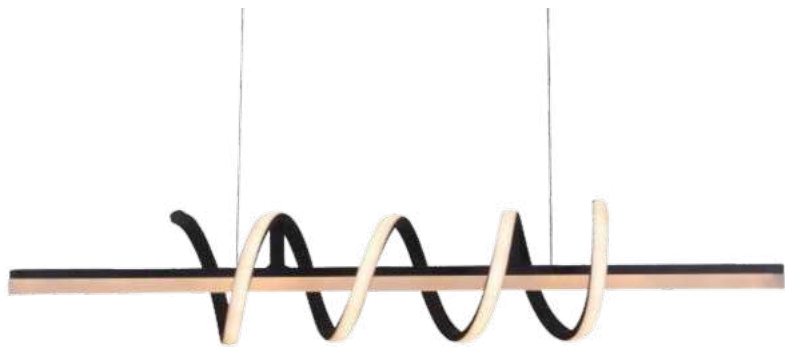

LED PENDANT LIGHT