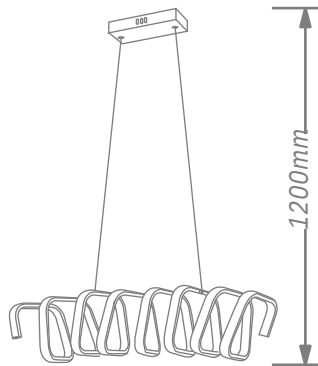

Finish

BK: Black
BR: Brown
WH: White
GD: Paint gold
CR: Chrome