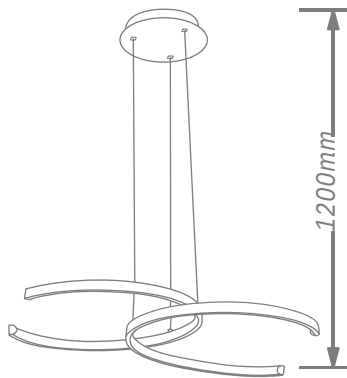

LED PENDANT LIGHT

Item: [LCD3053](#)
Size: L630*W410mm
Watter: 48w
Voltage: A C180-265v 50-60Hz
C C T: 3CCT
Function: Dimmer+Remote Control+APP
Material: Aluminum + Silicone

Finish