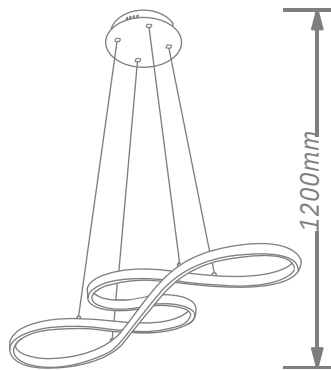

LED PENDANT LIGHT

Item: [LCD3053](#)
Size: L630*W410mm
Watter: 48w
Voltage: A C180-265v 50-60Hz
C C T: 3CCT
Function: Dimmer+Remote Control+APP
Material: Aluminum + Silicone

Finish

LED PENDANT LIGHT

Item: [LCD3054](#)
Size: L800*W310mm
Watter: 56w
Voltage: A C180-265v 50-60Hz
C C T: 3CCT
Function: Dimmer+Remote Control+APP
Material: Aluminum + Silicone

Finish

LED PENDANT LIGHT

Item: LCD3055
Size: L800*W200mm
Watter: 52w
Voltage: A C180-265v 50-60Hz
C C T 3CCT
Function: Dimmer+Remote Control+APP
Material: Aluminum + Silicone

Finish

LED PENDANT LIGHT

Item: [LCD3056](#)
Size: L800*W230mm
Watter: 70w
Voltage: A C180-265v 50-60Hz
C C T 3CCT
Function: Dimmer+Remote Control+APP
Material: Aluminum + Silicone