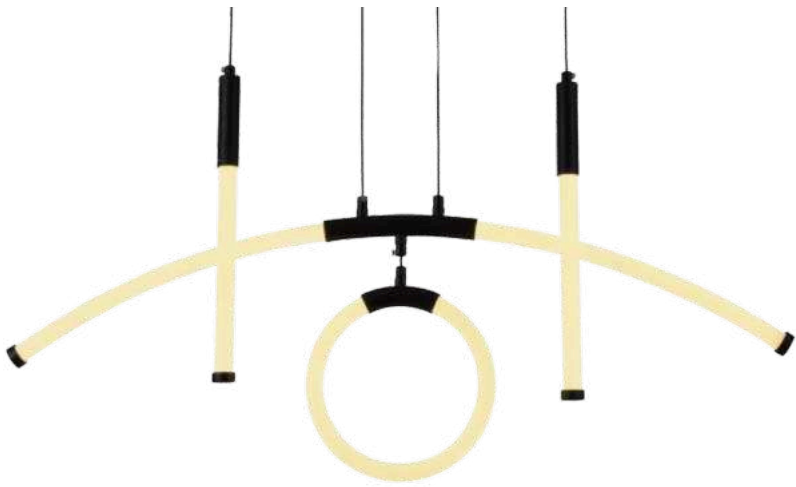

LED PENDANT LIGHT

Item: [LCD3103](#)
Size: L1000+Φ200mm
Watter: 46w
Voltage: AC180-265v 50-60Hz
C C T: 3CCT
Function: Dimmer+Remote Control+APP
Material: Aluminum + Silicone

Finish