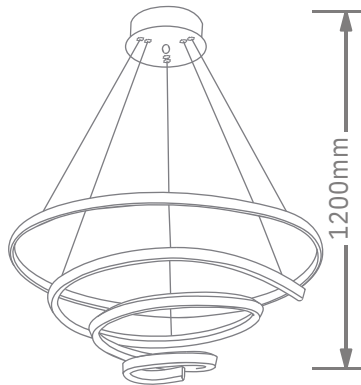

LED PENDANT LIGHT

Item: [LCD3080](#)
Size: $\Phi 800 + \Phi 600$ mm
Watter: 124w
Voltage: AC180-265v 50-60Hz
C C T: 3CCT
Function: Dimmer+Remote Control+APP
Material: A luminum + Silicone

Finish