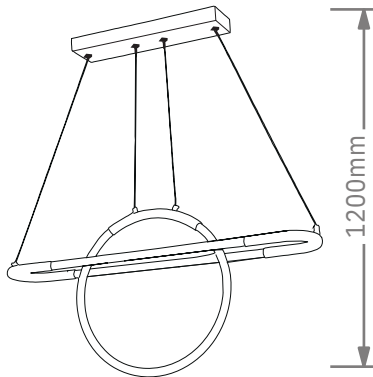

LED PENDANT LIGHT

Item: [LCD3102](#)
Size: L800+Φ400mm
Watter: 46w
Voltage: AC180-265v 50-60Hz
C C T: 3CCT
Function: Dimmer+Remote Control+APP
Material: Aluminum + Silicone

Finish