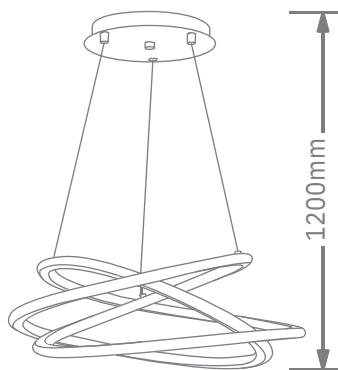

LED PENDANT LIGHT

Item: [LCD3070](#)
Size: L450*W450*H120mm
Watter: 138w
Voltage: AC180-265v 50-60Hz
C C T: 3CCT
Function: Dimmer+Remote Control+APP
Material: Aluminum + Silicone

Finish