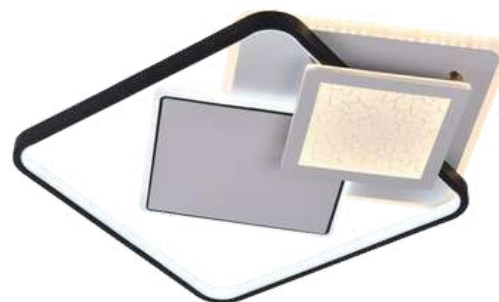

LED
Ceiling light

Ceiling light/ Product Data

Elitechnic

Item: [WSD5021](#)
Size: 560x410x60mm
Watter: 92w
Voltage: AC180-265v 50-60Hz
C C T 3CCT
Material: Acrylic+Hardware

Item: [WSD5022](#)
Size: 560x410x60mm
Watter: 86w
Voltage: AC180-265v 50-60Hz
C C T 3CCT
Material: Acrylic+Hardware