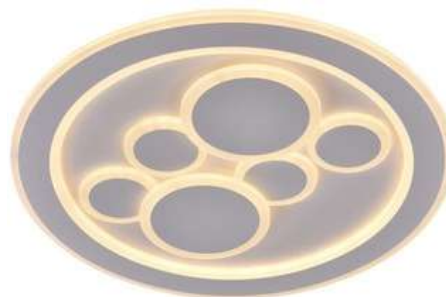

LED
Ceiling light

Item: [WSD5053](#)
Size: 480*480*70mm
Watter: 88w
Voltage: AC180-265v 50-60Hz
C C T 3CCT
Material: Acrylic+Hardware