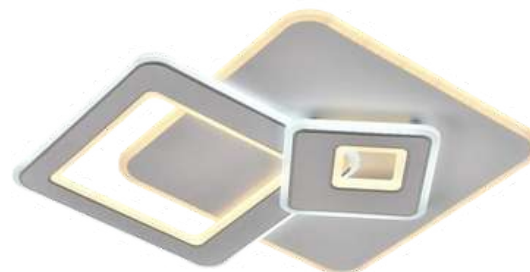

LED
Ceiling light

Ceiling light/ Product Data

Elitechnic

Item: [WSD5069](#)
Size: 500*480*70mm
Watter: 119w
Voltage: AC180-265v 50-60Hz
C C T 3CCT
Material: Acrylic+Hardware

Item: [WSD5070](#)
Size: 500*480*70mm
Watter: 89w
Voltage: AC180-265v 50-60Hz
C C T 3CCT
Material: Acrylic+Hardware