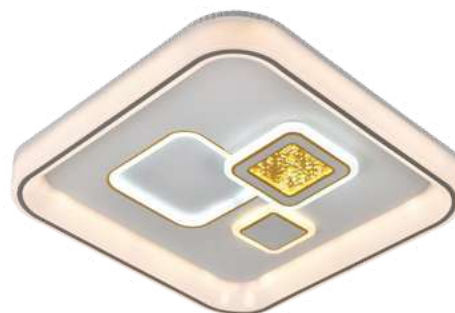

LED
Ceiling light

Ceiling light/ Product Data

Elitechnic

Item: [WSD5136](#)
Size: 480*480*60mm
Watter: 89w
Voltage: AC180-265v 50-60Hz
C C T 3CCT
Material: A crylic+Hardware

Item: [WSD5137](#)
Size: 480*480*60mm
Watter: 86w
Voltage: AC180-265v 50-60Hz
C C T 3CCT
Material: Acrylic+Hardware