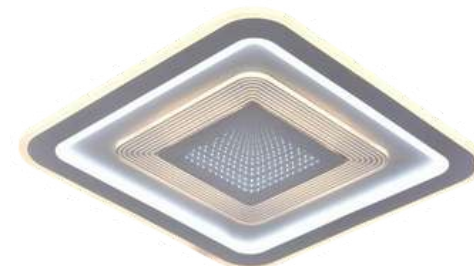

Item: **WSD5041**
Size: 480*480*70mm
Watter: 99w
Voltage: AC180-265v 50-60Hz
C C T: 3CCT
Material: Acrylic+Hardware