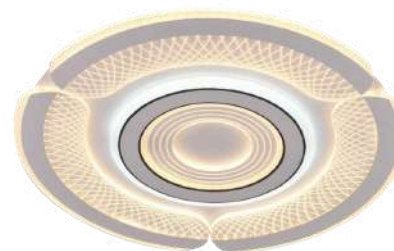

Item: [WSD5151](#)
Size: 480*x480*50mm
Watter: 144W
Voltage: AC180-265v 50-60Hz
C C T 3CCT
Material: Acrylic+Hardware

LED
Ceiling light

Item: **WSD5152**
Size: 480*400*80mm
Watter: 76w
Voltage: AC180-265v 50-60Hz
C C T: 3CCT
Material: Acrylic+Hardware

LED
Ceiling light

Ceiling light/ Product Data

Elitechnic

Item: [WSD5163](#)
Size: 480*480*60mm
Watter: 104w
Voltage: AC180-265v 50-60Hz
C C T 3CCT
Material: Acrylic+Hardware

Item: [WSD5164](#)
Size: 480x480x60mm
Watter: 128w
Voltage: AC180-265v 50-60Hz
C C T 3CCT
Material: Acrylic+Hardware