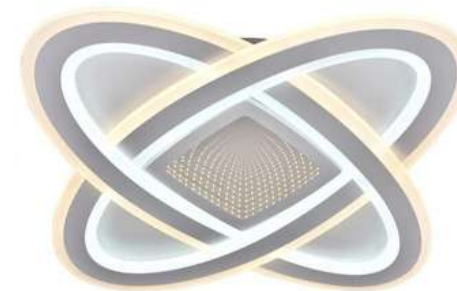

Item: [WSD5029](#)
Size: 520*520*80mm
Watter: 130w
Voltage: AC180-265v 50-60Hz
C C T 3CCT
Material: Acrylic+Hardware

LED
Ceiling light

Ceiling light/ Product Data

Elitechnic

Item: [WSD5030](#)
Size: 480*480*70mm
Watter: 113w
Voltage: AC180-265v 50-60Hz
C C T 3CCT
Material: A crylic+Hardware