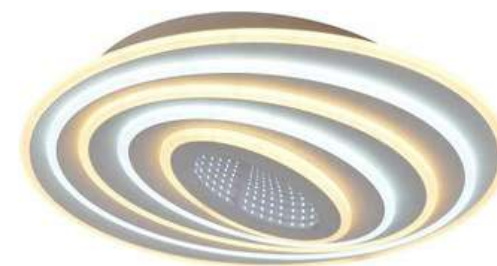

Item: [WSD5033](#)
Size: 480*480*70mm
Watter: 110w
Voltage: AC180-265v 50-60Hz
C C T 3CCT
Material: Acrylic+Hardware