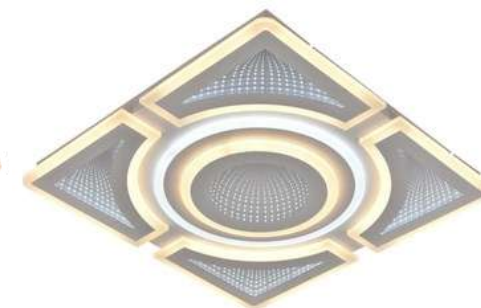

Item: [WSD5044](#)
Size: 480*480*70mm
Watter: 124w
Voltage: AC180-265v 50-60Hz
C C T 3CCT
Material: Acrylic+Hardware

Item: [WSD5045](#)
Size: 480*480*70mm
Watter: 112w
Voltage: AC180-265v 50-60Hz
C C T 3CCT
Material: Acrylic+Hardware