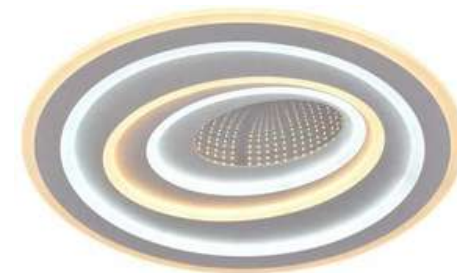

Item: [WSD5037](#)
Size: 480*480*70mm
Watter: 149w
Voltage: AC180-265v 50-60Hz
C C T 3CCT
Material: Acrylic+Hardware

LED
Ceiling light

Ceiling light/ Product Data

Elitechnic

Item: **WSD5038**
Size: 480*480*70mm
Watter: 88w
Voltage: AC180-265v 50-60Hz
C C T: 3CCT
Material: A crylic+Hardware