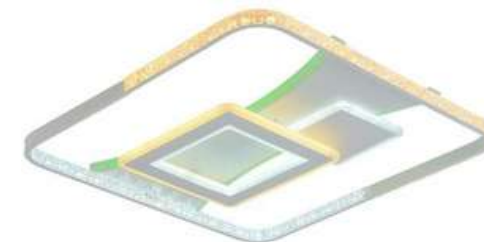

Item: **WSD5116**
Size: 480*480*70mm
Watter: 99w
Voltage: AC180-265v 50-60Hz
C C T 3CCT
Material: Acrylic+Hardware