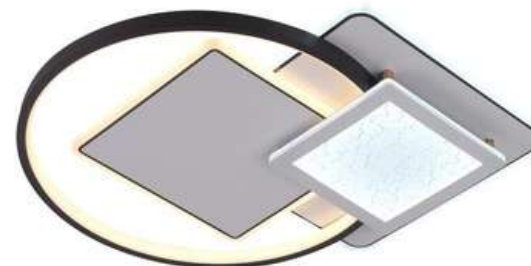

Item: [WSD5018](#)
Size: 560x410x60mm
Watter: 84w
Voltage: AC180-265v 50-60Hz
C C T 3CCT
Material: Acrylic+Hardware