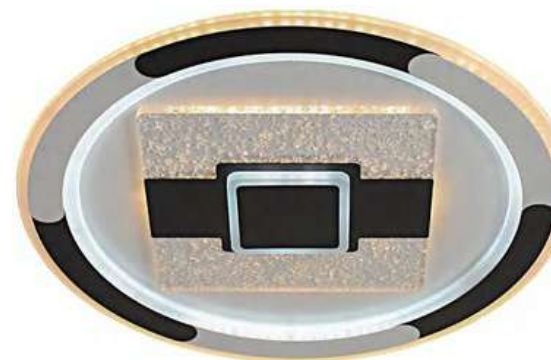

LED
Ceiling light

Ceiling light/ Product Data

Elitechnic

Item: [WSD5145](#)
Size: 510*510*40mm
Watter: 80w
Voltage: AC180-265v 50-60Hz
C C T 3CCT
Material: Acrylic+Hardware

Item: [WSD5146](#)
Size: 530*110*50mm
Watter: 76w
Voltage: AC180-265v 50-60Hz
C C T 3CCT
Material: Acrylic+Hardware

LED
Ceiling light

Ceiling light/ Product Data

Elitechnic

Item: [WSD5149](#)
Size: 480*x480*50mm
Watter: 88W
Voltage: AC180-265v 50-60Hz
C C T 3CCT
Material: A crylic+Hardware

Item: [WSD5150](#)
Size: 480*x480*50mm
Watter: 104W
Voltage: AC180-265v 50-60Hz
C C T 3CCT
Material: Acrylic+Hardware

Item: [WSD5151](#)
Size: 480*x480*50mm
Watter: 144W
Voltage: AC180-265v 50-60Hz
C C T 3CCT
Material: Acrylic+Hardware

LED
Ceiling light

Item: **WSD5152**
Size: 480*400*80mm
Watter: 76w
Voltage: AC180-265v 50-60Hz
C C T: 3CCT
Material: Acrylic+Hardware

Item: [WSD6009](#)
Size: 480x480x60mm
Watter: 82w
Voltage: AC180-265v 50-60Hz
C C T 3CCT
Material: Acrylic+Hardware

LED
Ceiling light

Ceiling light/ Product Data

Elitechnic

Item: **WSD5010**
Size: 480x480x60mm
Watter: 96w
Voltage: AC180-265v 50-60Hz
C C T: 3CCT
Material: Acrylic+Hardware