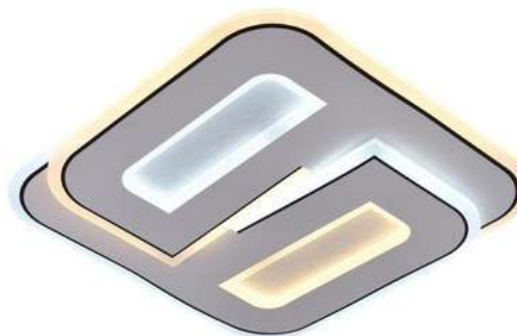

LED
Ceiling light

Ceiling light/ Product Data

Elitechnic

Item: **WSD5015**
Size: 480x480x60mm
Watter: 90w
Voltage: AC180-265v 50-60Hz
C C T: 3CCT
Material: Acrylic+Hardware