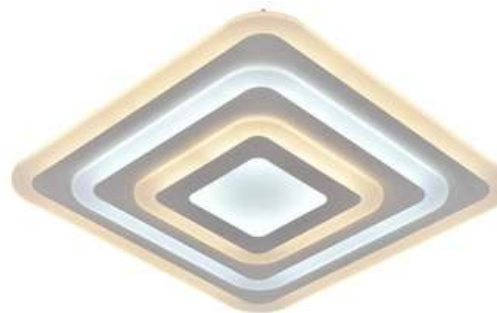

Item: **WSD5093**
Size: 480*480*60mm
Watter: 136w
Voltage: AC180-265v 50-60Hz
C C T: 3CCT
Material: Acrylic+Hardware

LED
Ceiling light

Ceiling light/ Product Data

Elitechnic

Item: [WSD5094](#)
Size: 480*480*65mm
Watter: 89w
Voltage: AC180-265v 50-60Hz
C C T 3CCT
Material: Acrylic+Hardware