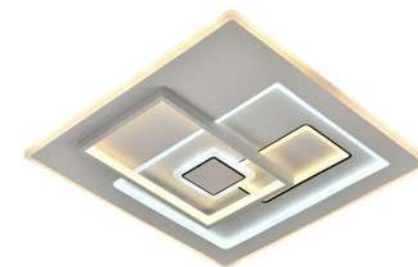

Item: [WSD5120](#)
Size: 480*480*60mm
Watter: 110w
Voltage: AC180-265v 50-60Hz
C C T 3CCT
Material: Acrylic+Hardware