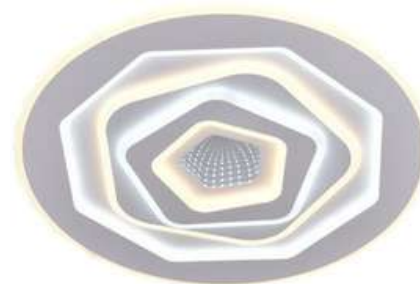

Item: **WSD5040**
Size: 480*480*70mm
Watter: 115w
Voltage: AC180-265v 50-60Hz
C C T: 3CCT
Material: Acrylic+Hardware