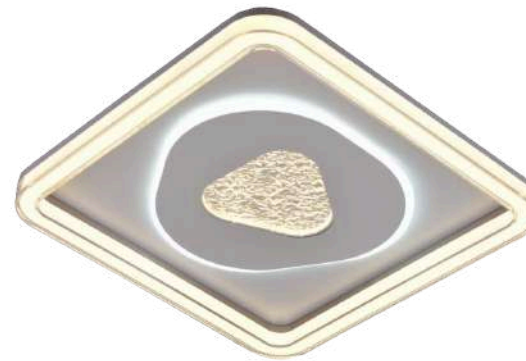

Item: **WSD5187**
Size: 490*490*70mm
Watter: 92W
Voltage: AC180-265v 50-60Hz
C C T: 3CCT
Material: Acrylic+Hardware