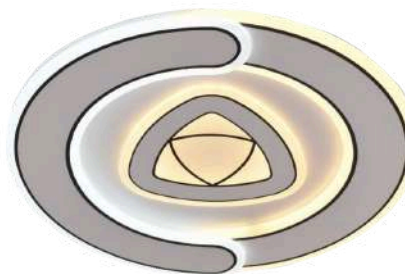

LED
Ceiling light

Ceiling light/ Product Data

Elitechnic

Item: [WSD5163](#)
Size: 480*480*60mm
Watter: 104w
Voltage: AC180-265v 50-60Hz
C C T 3CCT
Material: Acrylic+Hardware

Item: [WSD5164](#)
Size: 480x480x60mm
Watter: 128w
Voltage: AC180-265v 50-60Hz
C C T 3CCT
Material: Acrylic+Hardware

Item: [WSD5165](#)
Size: 480x480x60mm
Watter: 82w
Voltage: AC180-265v 50-60Hz
C C T 3CCT
Material: Acrylic+Hardware

Item: [WSD5166](#)
Size: 480x480x60mm
Watter: 104w
Voltage: AC180-265v 50-60Hz
C C T 3CCT
Material: Acrylic+Hardware

LED
Ceiling light

Ceiling light/ Product Data

Elitechnic

Item: [WSD5167](#)
Size: 480*480*60mm
Watter: 88W
Voltage: AC180-265v 50-60Hz
C C T 3CCT
Material: A crylic+Hardware

Item: [WSD5168](#)
Size: 480*480*60mm
Watter: 88W
Voltage: AC180-265v 50-60Hz
C C T 3CCT
Material: Acrylic+Hardware