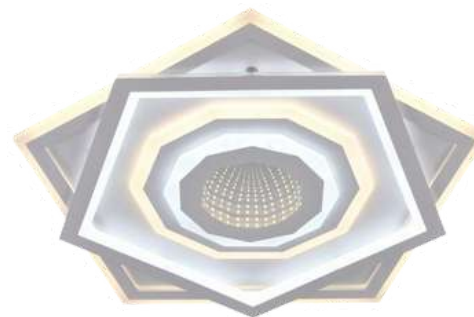

Item: [WSD5045](#)
Size: 480*480*70mm
Watter: 112w
Voltage: AC180-265v 50-60Hz
C C T 3CCT
Material: Acrylic+Hardware

LED
Ceiling light

Ceiling light/ Product Data

Elitechnic

Item: [WSD5046](#)
Size: 480*480*70mm
Watter: 113w
Voltage: AC180-265v 50-60Hz
C C T 3CCT
Material: Acrylic+Hardware