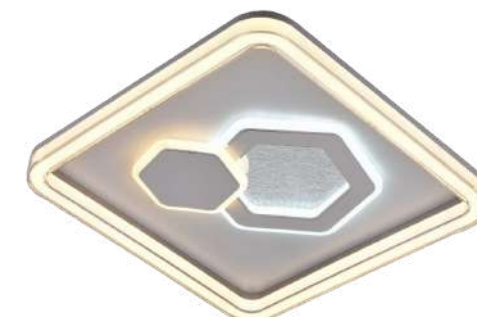

Item: [WSD5182](#)
Size: 490*490*70mm
Watter: 102w
Voltage: AC180-265v 50-60Hz
C C T 3CCT
Material: Acrylic+Hardware