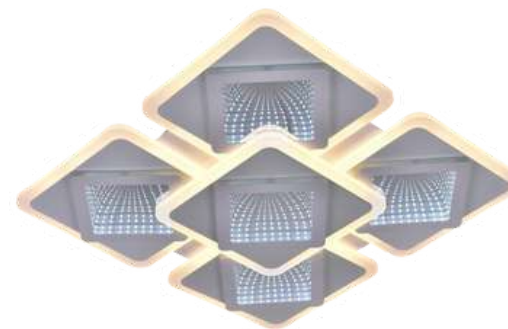

LED
Ceiling light

Ceiling light/ Product Data

Elitechnic

Item: [WSD5042](#)
Size: 480*480*70mm
Watter: 120w
Voltage: AC180-265v 50-60Hz
C C T 3CCT
Material: Acrylic+Hardware

Item: [WSD5043](#)
Size: 480*480*70mm
Watter: 150w
Voltage: AC180-265v 50-60Hz
C C T 3CCT
Material: Acrylic+Hardware

Item: [WSD5044](#)
Size: 480*480*70mm
Watter: 124w
Voltage: AC180-265v 50-60Hz
C C T 3CCT
Material: Acrylic+Hardware

Item: [WSD5045](#)
Size: 480*480*70mm
Watter: 112w
Voltage: AC180-265v 50-60Hz
C C T 3CCT
Material: Acrylic+Hardware