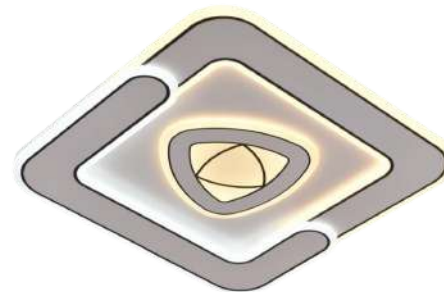

LED
Ceiling light

Ceiling light/ Product Data

Elitechnic

Item: [WSD5167](#)
Size: 480*480*60mm
Watter: 88W
Voltage: AC180-265v 50-60Hz
C C T 3CCT
Material: A crylic+Hardware

Item: [WSD5168](#)
Size: 480*480*60mm
Watter: 88W
Voltage: AC180-265v 50-60Hz
C C T 3CCT
Material: Acrylic+Hardware

Item: [WSD5169](#)
Size: 480*480*60mm
Watter: 88W
Voltage: AC180-265v 50-60Hz
C C T 3CCT
Material: Acrylic+Hardware

LED
Ceiling light

Ceiling light/ Product Data

Elitechnic

Item: [WSD5170](#)
Size: 480*480*60mm
Watter: 98W
Voltage: AC180-265v 50-60Hz
C C T 3 CCT
Material: Acrylic+Hardware