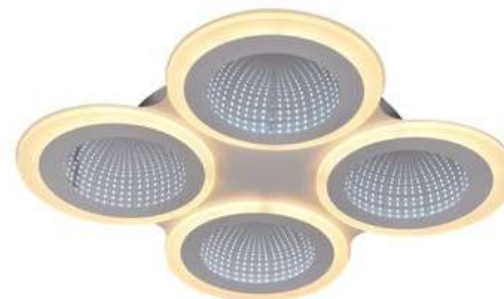

Item: [WSD5048](#)
Size: 480*480*70mm
Watter: 94w
Voltage: AC180-265v 50-60Hz
C C T 3CCT
Material: Acrylic+Hardware