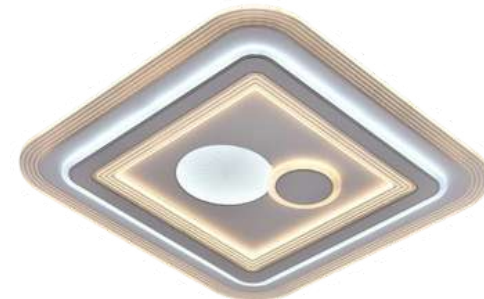

Item: [WSD5081](#)
Size: 480*480*70mm
Watter: 162w
Voltage: AC180-265v 50-60Hz
C C T 3CCT
Material: Acrylic+Hardware

LED
Ceiling light

Ceiling light/ Product Data

Elitechnic

Item: **WSD5082**
Size: 480*480*80mm
Watter: 102w
Voltage: AC180-265v 50-60Hz
C C T 3CCT
Material: Acrylic+Hardware