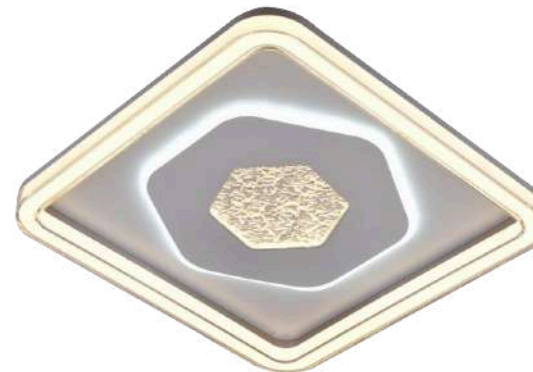

Item: **WSD5188**
Size: 490*490*70mm
Watter: 92W
Voltage: AC180-265v 50-60Hz
C C T: 3CCT
Material: Acrylic+Hardware