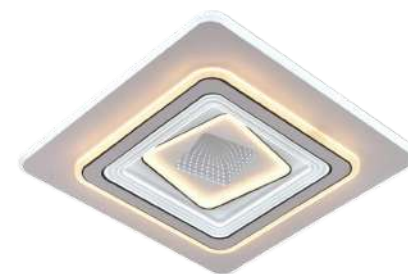

LED
Ceiling light

Ceiling light/ Product Data

Elitechnic

Item: [WSD5163](#)
Size: 480*480*60mm
Watter: 104w
Voltage: AC180-265v 50-60Hz
C C T 3CCT
Material: Acrylic+Hardware

Item: [WSD5164](#)
Size: 480x480x60mm
Watter: 128w
Voltage: AC180-265v 50-60Hz
C C T 3CCT
Material: Acrylic+Hardware