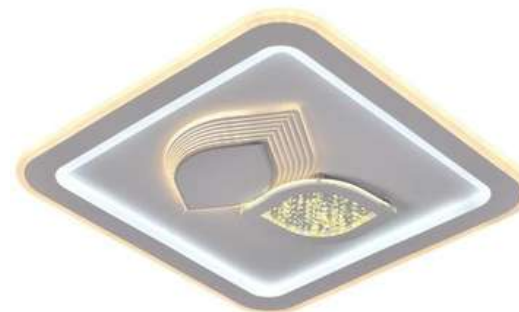

Item: **WSD5060**
Size: 480*480*65mm
Watter: 89w
Voltage: AC180-265v 50-60Hz
C C T: 3CCT
Material: Acrylic+Hardware