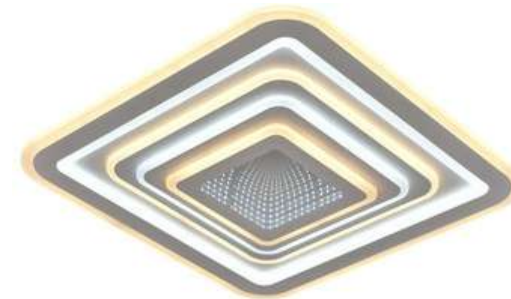

Item: [WSD5037](#)
Size: 480*480*70mm
Watter: 149w
Voltage: AC180-265v 50-60Hz
C C T 3CCT
Material: Acrylic+Hardware