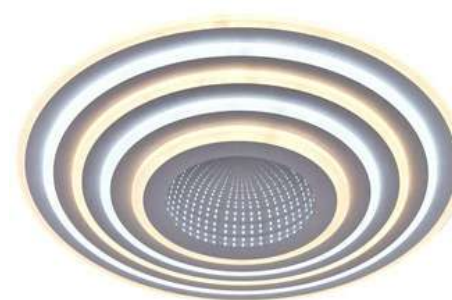

Item: [WSD5033](#)
Size: 480*480*70mm
Watter: 110w
Voltage: AC180-265v 50-60Hz
C C T 3CCT
Material: Acrylic+Hardware

LED
Ceiling light

Ceiling light/ Product Data

Elitechnic

Item: [WSD5034](#)
Size: 480*480*70mm
Watter: 120w
Voltage: AC180-265v 50-60Hz
C C T 3CCT
Material: A crylic+Hardware