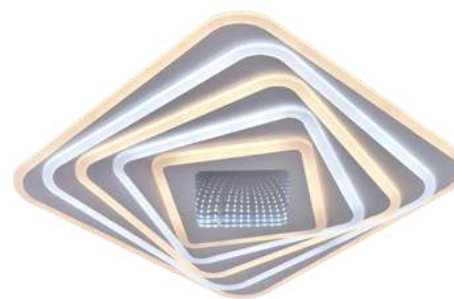

Item: [WSD5036](#)
Size: 480*480*70mm
Watter: 96w
Voltage: AC180-265v 50-60Hz
C C T 3CCT
Material: Acrylic+Hardware