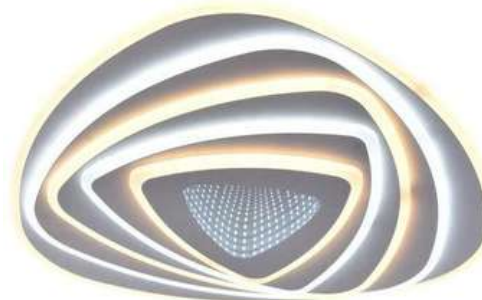

LED
Ceiling light

Ceiling light/ Product Data

Elitechnic

Item: [WSD5034](#)
Size: 480*480*70mm
Watter: 120w
Voltage: AC180-265v 50-60Hz
C C T 3CCT
Material: A crylic+Hardware