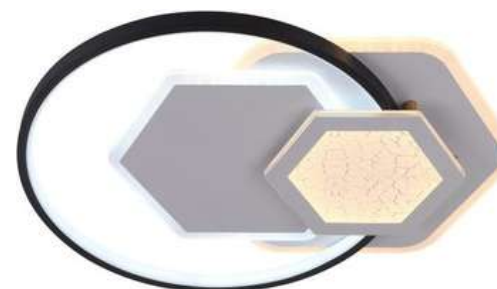

Item: [WSD5020](#)
Size: 560x410x60mm
Watter: 84w
Voltage: AC180-265v 50-60Hz
C C T 3CCT
Material: Acrylic+Hardware