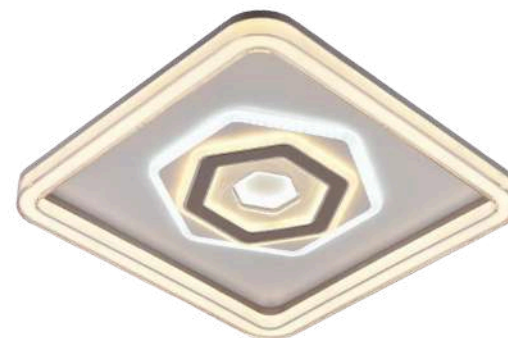

Item: [WSD5177](#)
Size: 490*490*70mm
Watter: 117W
Voltage: AC180-265v 50-60Hz
C C T 3CCT
Material: Acrylic+Hardware