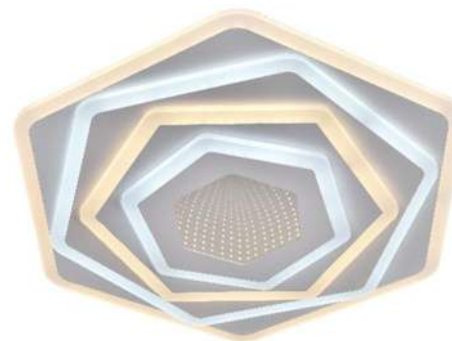

Item: [WSD5029](#)
Size: 520*520*80mm
Watter: 130w
Voltage: AC180-265v 50-60Hz
C C T 3CCT
Material: Acrylic+Hardware

LED
Ceiling light

Ceiling light/ Product Data

Elitechnic

Item: [WSD5030](#)
Size: 480*480*70mm
Watter: 113w
Voltage: AC180-265v 50-60Hz
C C T 3CCT
Material: A crylic+Hardware