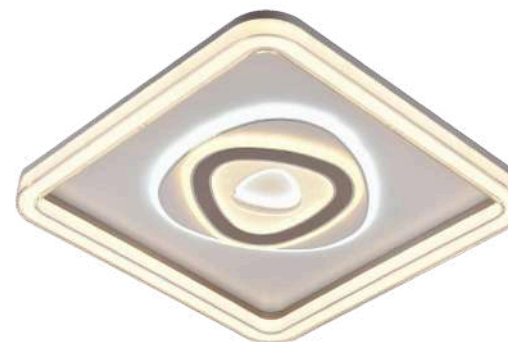

Item: [WSD5178](#)
Size: 490*490*70mm
Watter: 117W
Voltage: AC180-265v 50-60Hz
C C T 3CCT
Material: Acrylic+Hardware