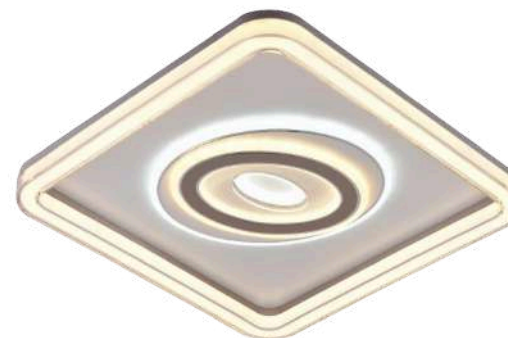

LED
Ceiling light

Item: [WSD5176](#)
Size: 490*490*70mm
Watter: 119W
Voltage: AC180-265v 50-60Hz
C C T 3CCT
Material: A crylic+Hardware