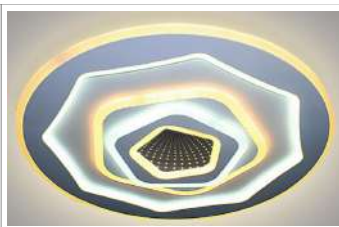

Price : $28.1
Model: 5216-3D
Size:480*480*60mm
Wattage: 164W
Lighting Color: WW/CW/NW
Voltage: AC170-265V
Lumen:8824LM
RA:80 PF: 0.5
Function:Dimming + Remote Control
Material: Aluminum+PC+Hardwarell