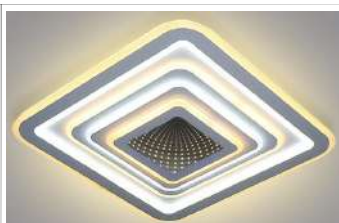

Price : $29.1
Model: 5234-3D
Size:500*500*90mm
Wattage: 226W
Lighting Color: WW/CW/NW
Voltage: AC170-265V
Lumen:12294LM
RA:80 PF: 0.5
Function:Dimming + Remote Control
Material: Aluminum+PC+Hardwarell