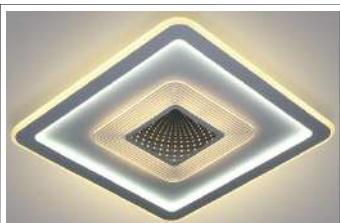

Price : $28.1
Model: 5233-3D
Size:500*500*90mm
Wattage: 180W
Lighting Color: WW/CW/NW
Voltage: AC170-265V
Lumen:9792LM
RA:80 PF: 0.5
Function:Dimming + Remote Control
Material: Aluminum+PC+Hardwarell