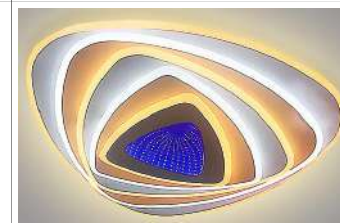

Price : $29.1
Model: 5223-3D
Size:500*500*80mm
Wattage: 186W
Lighting Color: WW/CW/NW
Voltage: AC170-265V
Lumen:10118LM
RA:80 PF: 0.5
Function:Dimming + Remote Control
Material: Aluminum+PC+Hardwarell