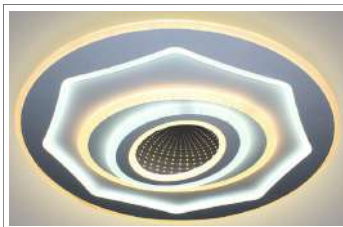

Price : $28.1
Model: 5215-3D
Size:480*480*60mm
Wattage: 160W
Lighting Color: WW/CW/NW
Voltage: AC170-265V
Lumen:8704LM
RA:80 PF: 0.5
Function:Dimming + Remote Control
Material: Aluminum+PC+Hardwarell