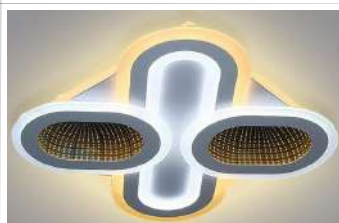

Price : $29.1
Model: 5237-3D
Size:500*500*90mm
Wattage:188W
Lighting Color: WW/CW/NW
Voltage: AC170-265V
Lumen:10220LM
RA:80 PF: 0.5
Function:Dimming + Remote Control
Material: Aluminum+PC+Hardwarell