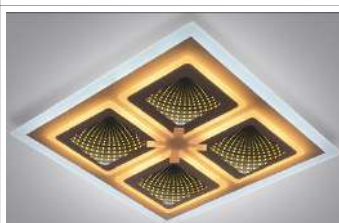

Price : $29.1
Model: 5228-3D
Size:500*500*80mm
Wattage: 196W
Lighting Color: WW/CW/NW
Voltage: AC170-265V
Lumen:10605LM
RA:80 PF: 0.5
Function:Dimming + Remote Control
Material: Aluminum+PC+Hardwarell