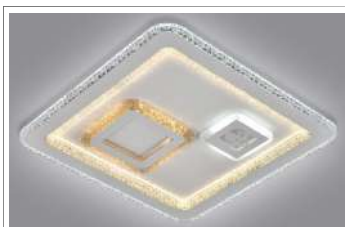

Price : $26.7
Model: 5125
Size:500*500*80mm
Wattage: 152W
Lighting Color: WW/CW/NW
Voltage: AC170-265V
Lumen:8268LM
RA:80 PF: 0.5
Function:Dimming + Remote Control
Material: Aluminum+PC+Hardwarell