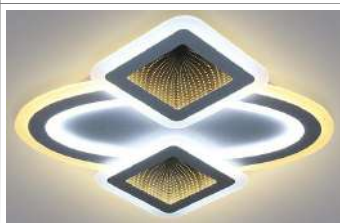

Price : $29.1
Model: 5236-3D
Size:500*500*90mm
Wattage:182W
Lighting Color: WW/CW/NW
Voltage: AC170-265V
Lumen:9900LM
RA:80 PF: 0.5
Function:Dimming + Remote Control
Material: Aluminum+PC+Hardwarell