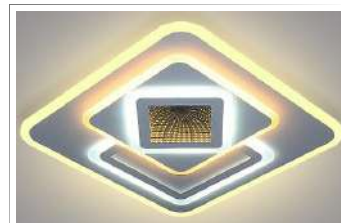

Price : $29.1
Model: 5235-3D
Size:500*500*90mm
Wattage: 226W
Lighting Color: WW/CW/NW
Voltage: AC170-265V
Lumen:12294LM
RA:80 PF: 0.5
Function:Dimming + Remote Control
Material: Aluminum+PC+Hardwarell