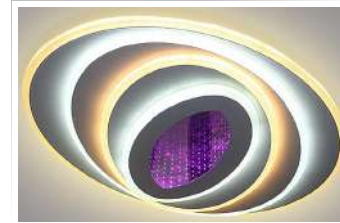

Price : $29.1
Model: 5220-3D
Size:500*500*80mm
Wattage: 148W
Lighting Color: WW/CW/NW
Voltage: AC170-265V
Lumen:8051LM
RA:80 PF: 0.5
Function:Dimming + Remote Control
Material: Aluminum+PC+Hardwarell