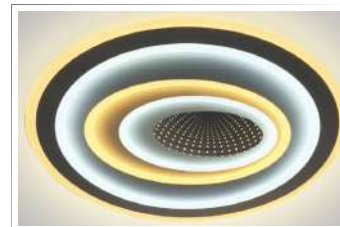

Price : $28.1
Model: 5217-3D
Size:480*480*60mm
Wattage: 168W
Lighting Color: WW/CW/NW
Voltage: AC170-265V
Lumen:9139LM
RA:80 PF: 0.5
Function:Dimming + Remote Control
Material: Aluminum+PC+Hardwarell