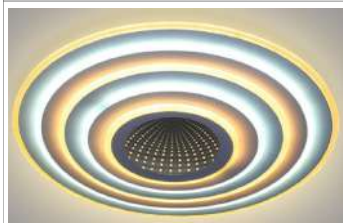

Price : $29.1
Model: 5221-3D
Size:500*500*80mm
Wattage: 186W
Lighting Color: WW/CW/NW
Voltage: AC170-265V
Lumen:10118LM
RA:80 PF: 0.5
Function:Dimming + Remote Control
Material: Aluminum+PC+Hardwarell