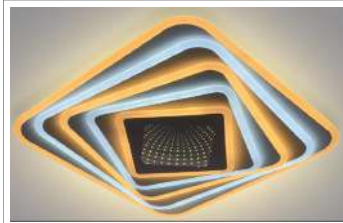

Price : $29.1
Model: 5218-3D
Size:500*500*80mm
Wattage: 198W
Lighting Color: WW/CW/NW
Voltage: AC170-265V
Lumen:10772LM
RA:80 PF: 0.5
Function:Dimming + Remote Control
Material: Aluminum+PC+Hardwarell