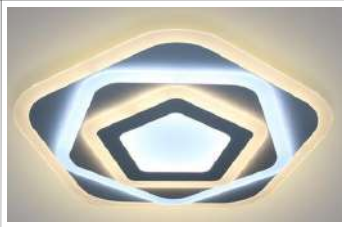

Price : $25.2
Model: 5138
Size:500*500*90mm
Wattage: 140W
Lighting Color: WW/CW/NW
Voltage: AC170-265V
Lumen:7724LM
RA:80 PF: 0.5
Function:Dimming + Remote Control
Material: Aluminum+PC+Hardwarell