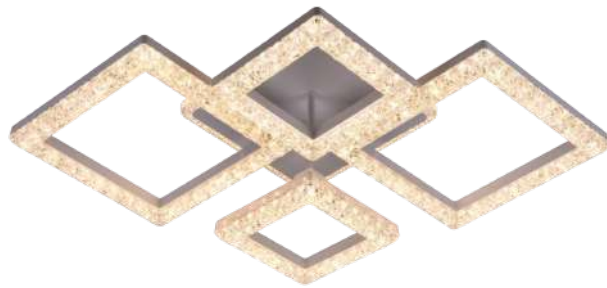

Item: YZD5223
Size: 670*540*120 mm
Watter: 58w
Voltage: AC180-265v 50-60Hz
C C T 3CCT
Material: Acrylic+Metal

Finish
GD: WH:
Paint gold white
CR: BK:
Chrome black