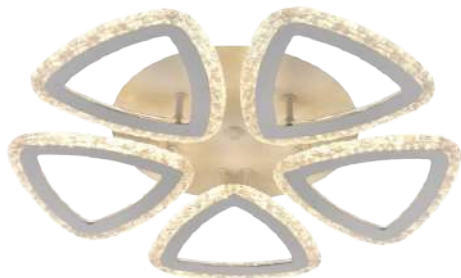

Item: [YZD5103](#)
Size: 500x500x80mm
Watter: 68w
Voltage: AC180-265v 50-60Hz
C C T 3CCT
Material: Acrylic+Metal