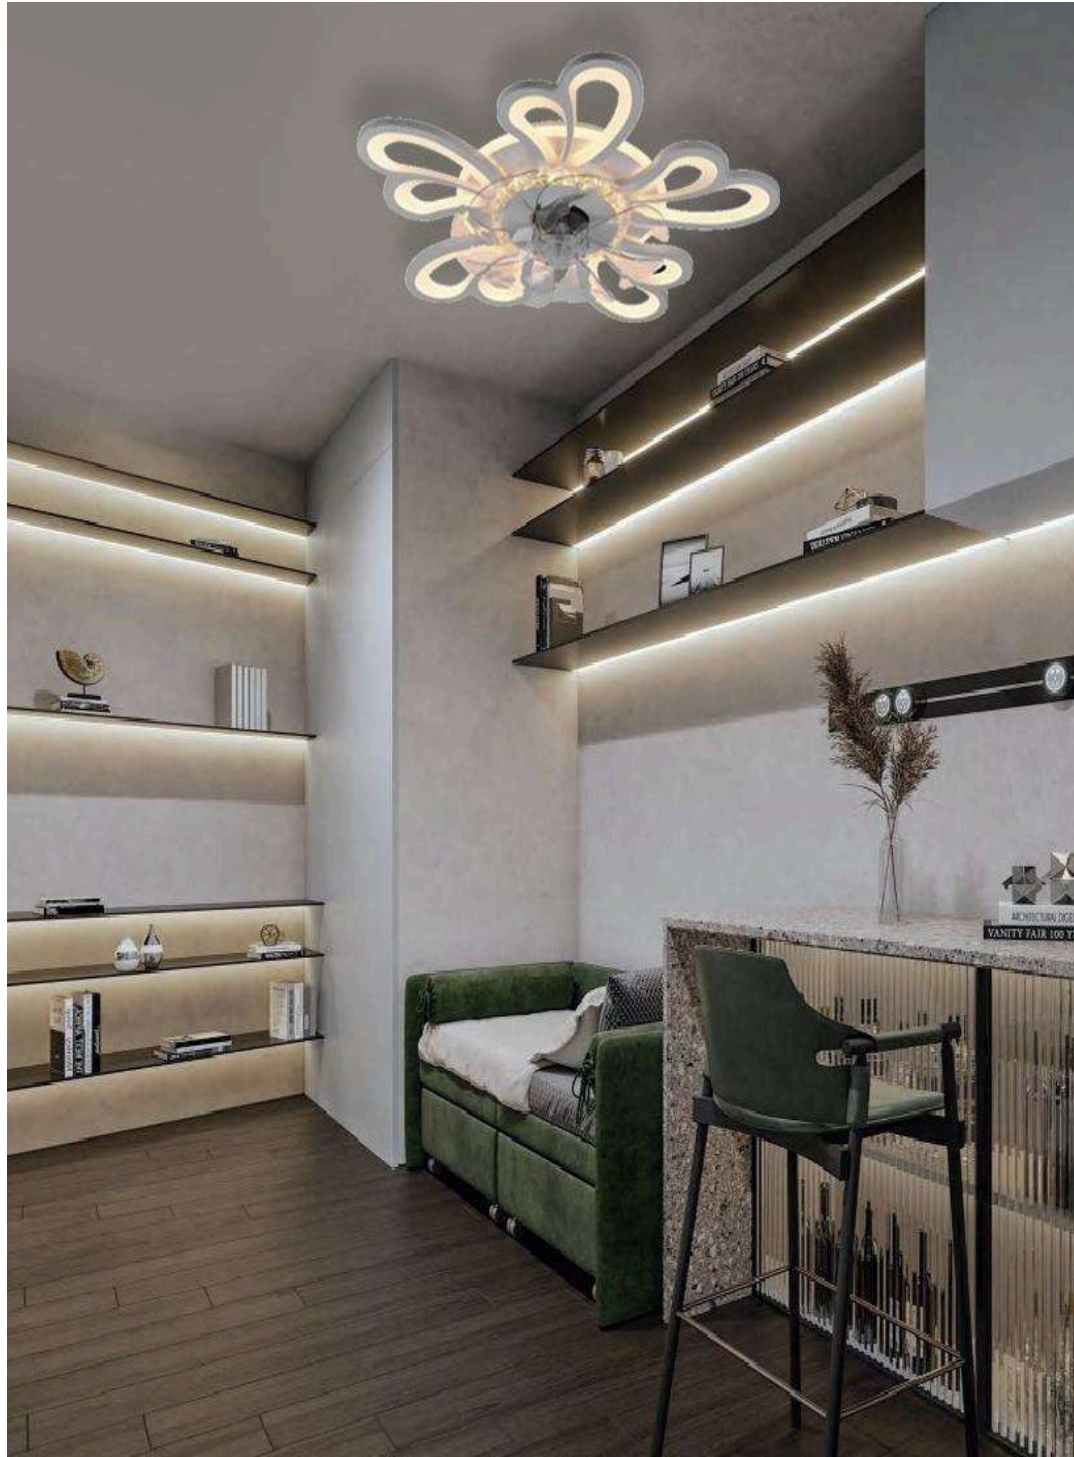

LED Ceiling light

Size: 580x580x160mm
Watter: 108w
Voltage: AC180-265v 50-60Hz
C C T 3CCT
Material: Acrylic+Metal

Size: 580x580x160mm
Watter: 108w
Voltage: AC180-265v 50-60Hz
C C T 3CCT
Material: Acrylic+Metal

Size: 580x580x160mm
Watter: 108w
Voltage: AC180-265v 50-60Hz
C C T 3CCT
Material: Acrylic+Metal

Size: 580x580x160mm
Watter: 108w
Voltage: AC180-265v 50-60Hz
C C T 3CCT
Material: Acrylic+Metal

Size: 580x580x160mm
Watter: 108w
Voltage: AC180-265v 50-60Hz
C C T 3CCT
Material: Acrylic+Metal