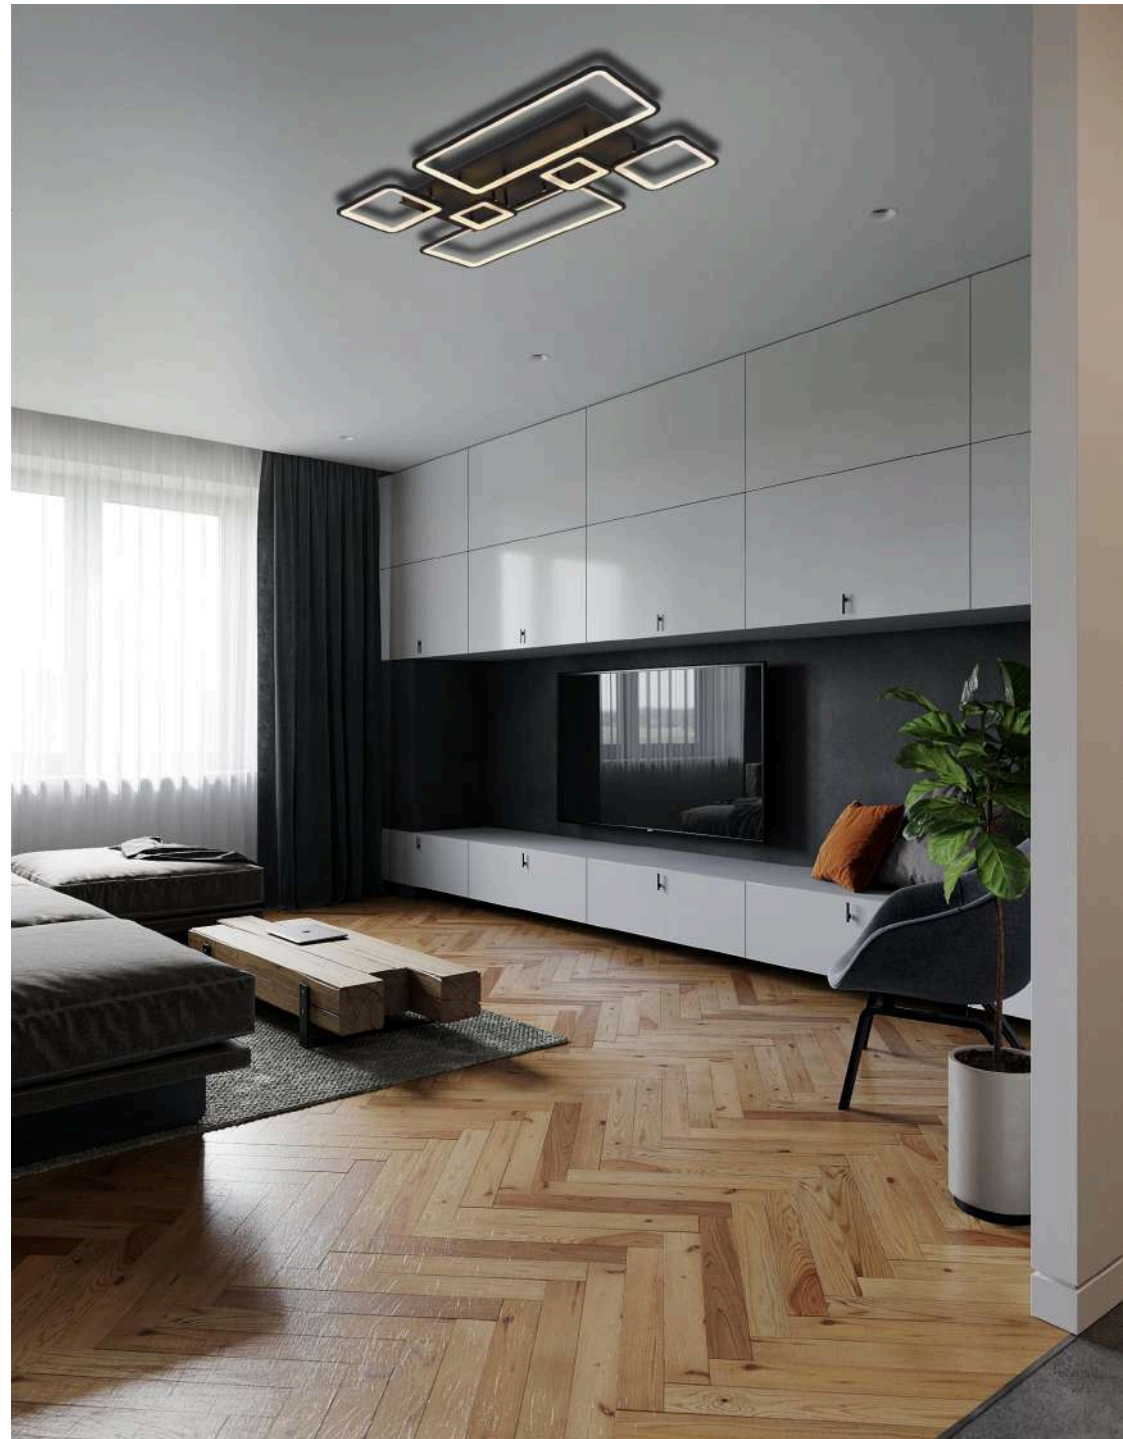

Item: YZD5058
Size: 1080x800x150mm
Watter: 190 w
Voltage: AC180-265v 50-60Hz
C C T 3CCT
Material: Acrylic+Metal