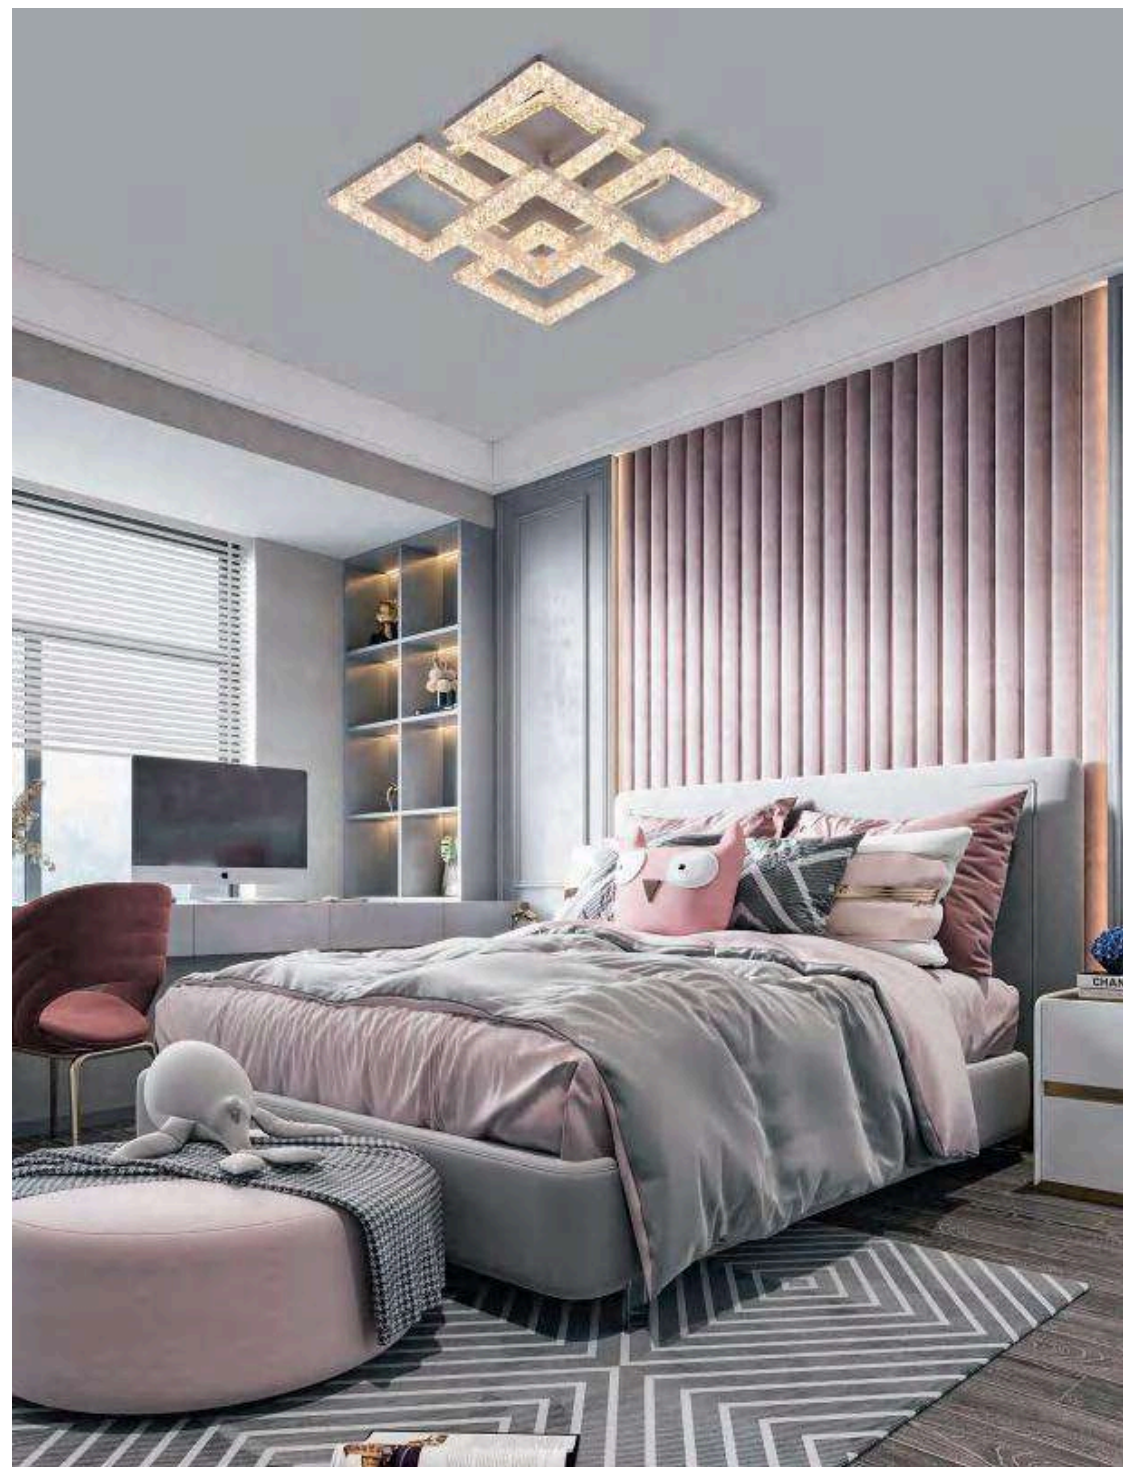

Item: **YZD5225**

Size: 410x410x130mm
Watter: 58w
Voltage: AC180-265v 50-60Hz
C C T: 3CCT
Material: Acrylic+Metal

Finish
GD: Paint gold
CR: Chrome
WH: white
BK: black

Item: **YZD5226**

Size: 600x600x120mm
Watter: 116w
Voltage: AC180-265v 50-60Hz
C C T: 3CCT
Material: Acrylic+Metal

Finish
GD: Paint gold
CR: Chrome
WH: white
BK: black