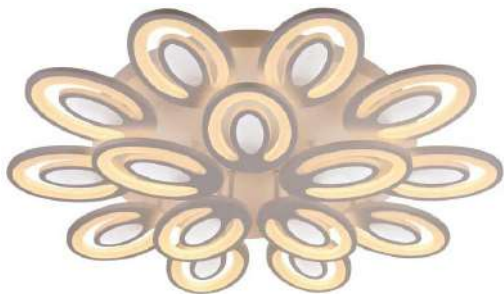

LED
Ceiling light

Item: YZD5166
Size: 450x450x80mm
Watter: 48w
Voltage: AC180-265v 50-60Hz
C C T 3CCT
Material: Acrylic+Metal

Item: YZD5167
Size: 500x500x80mm
Watter: 48w
Voltage: AC180-265v 50-60Hz
C C T 3CCT
Material: A crylic+Metal

Item: YZD5168
Size: 720x720x120mm
Watter: 145w
Voltage: AC180-265v 50-60Hz
C C T 3CCT
Material: Acrylic+Metal

Item: YZD5169
Size: 830x830x120mm
Watter: 195w
Voltage: AC180-265v 50-60Hz
C C T 3CCT
Material: Acrylic+Metal