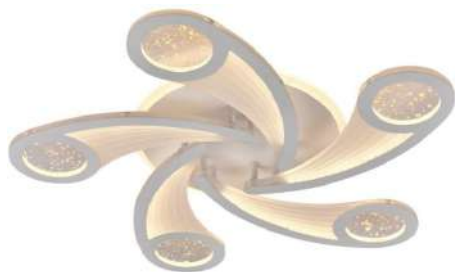

Item: YZD5186
Size: 460x460x80mm
Watter: 50w
Voltage: AC180-265v 50-60Hz
C C T 3CCT
Material: Acrylic+Metal

Item: YZD5187
Size: 600x600x80mm
Watter: 74w
Voltage: AC180-265v 50-60Hz
C C T 3CCT
Material: Acrylic+Metal