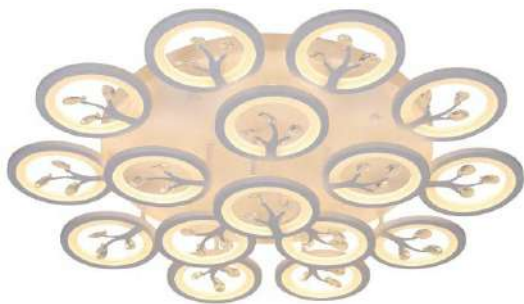

Item: YZD5182
Size: 440x440x80mm
Watter: 36w
Voltage: AC180-265v 50-60Hz
C C T 3CCT
Material: A crylic+Metal

Item: YZD5183
Size: 580x580x120mm
Watter: 74w
Voltage: AC180-265v 50-60Hz
C C T 3CCT
Material: Acrylic+Metal

Item: YZD5184
Size: 780x780x120mm
Watter: 110w
Voltage: AC180-265v 50-60Hz
C C T 3CCT
Material: A crylic+Metal

Item: YZD5185
Size: 980x980x120mm
Watter: 198w
Voltage: AC180-265v 50-60Hz
C C T 3CCT
Material: Acrylic+Metal