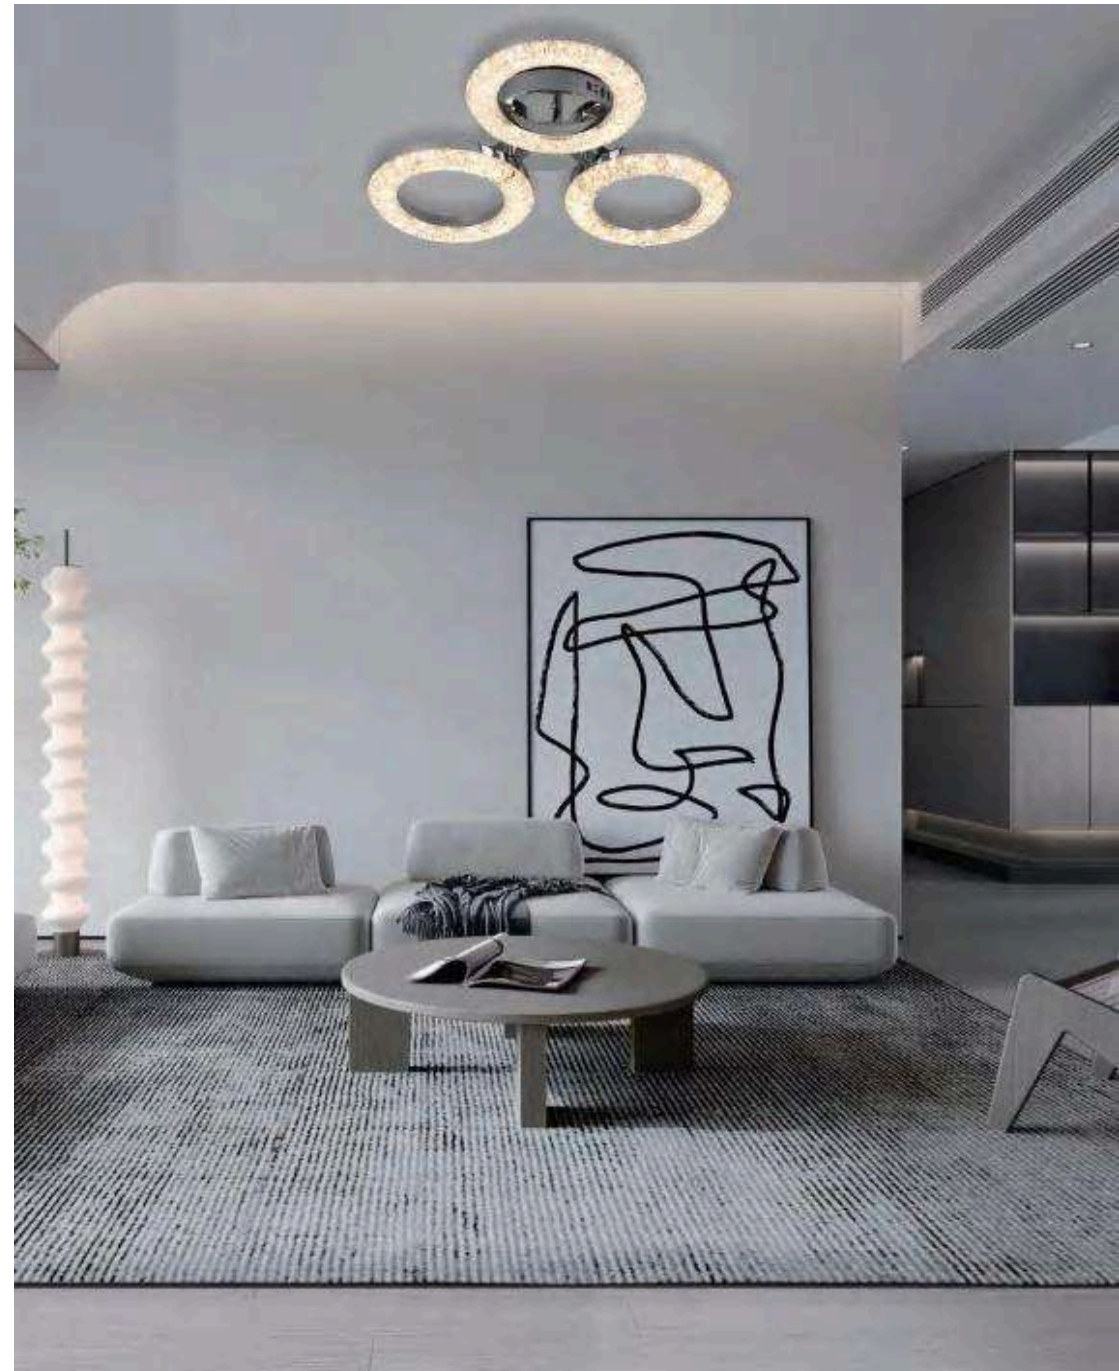

Item: YZD5229
Size: 350x250x110mm
Watter: 26w
Voltage: AC180-265v 50-60Hz
C C T 3CCT
Material: Acrylic+Metal

Finish
GD: Paint gold
CR: Chrome

Item: YZD5230
Size: 370x370x90mm
Watter: 30w
Voltage: AC180-265v 50-60Hz
C C T 3CCT
Material: Acrylic+Metal

Finish
GD: Paint gold
CR: Chrome