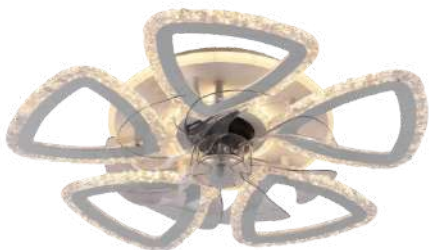

Item: [YZD5006-Fan](#)
Size: 580x580x160mm
Watter: 108w
Voltage: AC180-265v 50-60Hz
C C T 3CCT
Material: Acrylic+Metal

Item: [YZD5007-Fan](#)
Size: 580x580x160mm
Watter: 94w
Voltage: AC180-265v 50-60Hz
C C T 3CCT
Material: Acrylic+Metal

Item: [YZD5008-Fan](#)
Size: 580x580x160mm
Watter: 92w
Voltage: AC180-265v 50-60Hz
C C T 3CCT
Material: Acrylic+Metal

Item: [YZD5009-Fan](#)
Size: 580x580x160mm
Watter: 92w
Voltage: AC180-265v 50-60Hz
C C T 3CCT
Material: Acrylic+Metal