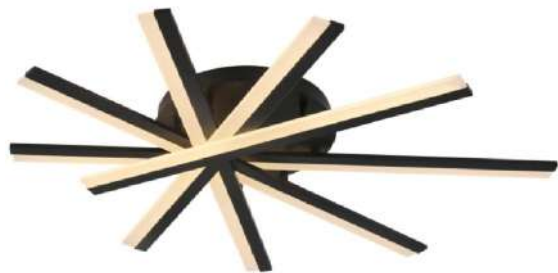

LED
Ceiling light