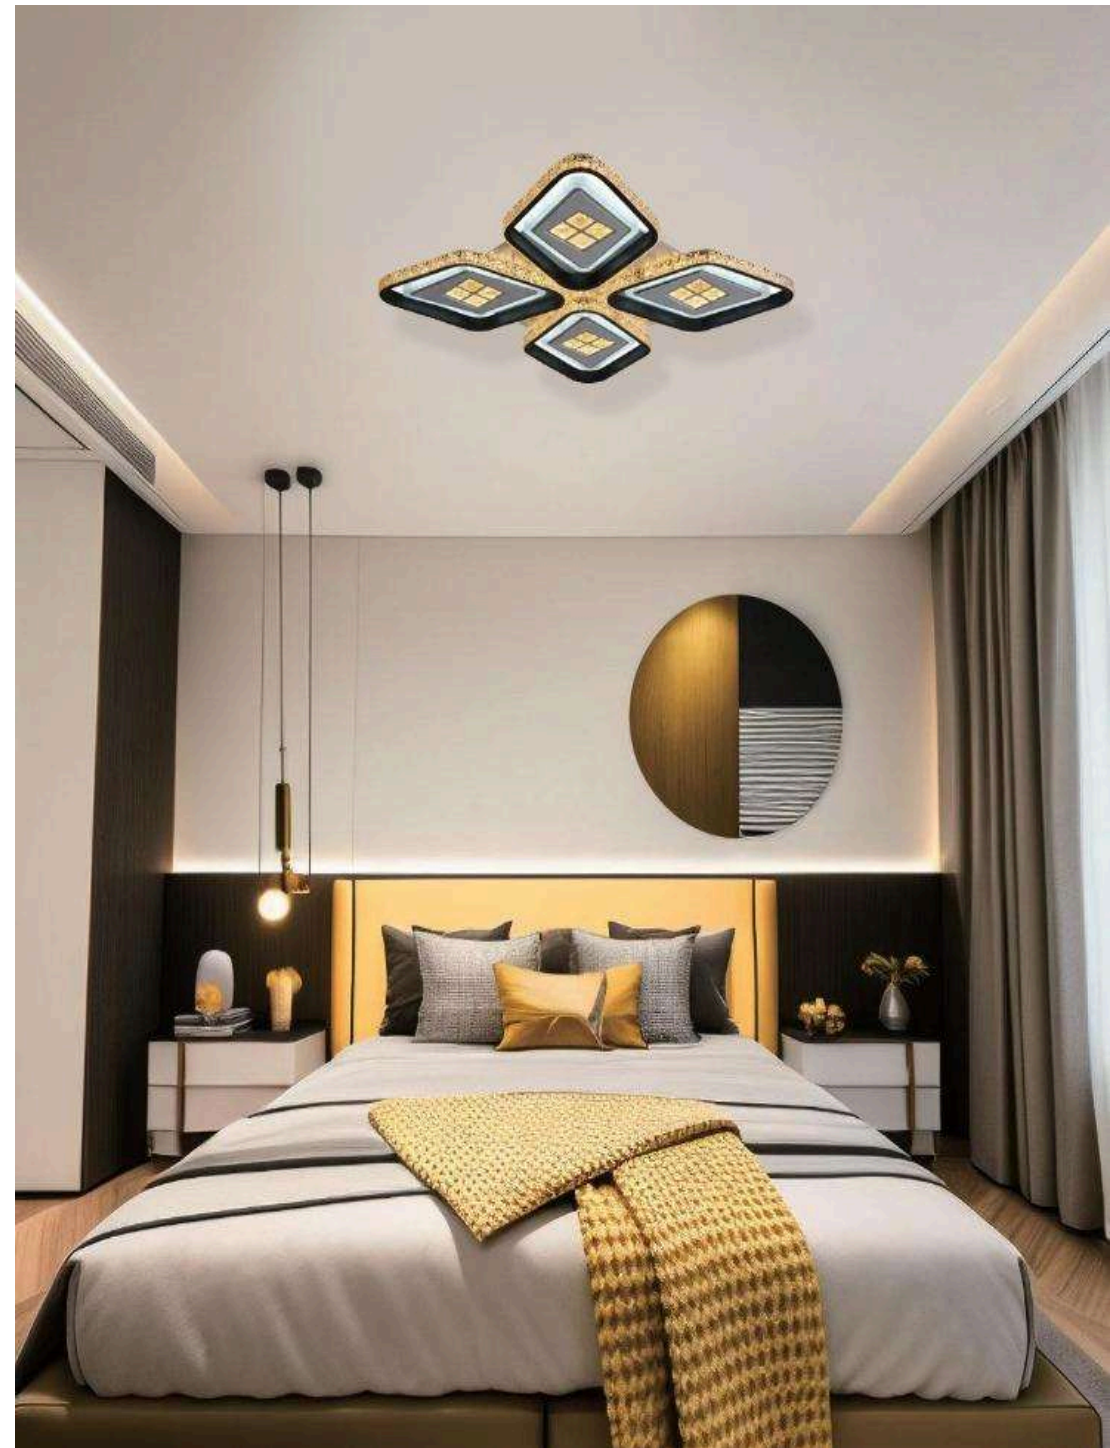

Item: **YZD5073**
Size: 680x680x60mm
Watter: 215w
Voltage: AC180-265v 50-60Hz
C C T 3CCT
Material: Acrylic+Metal