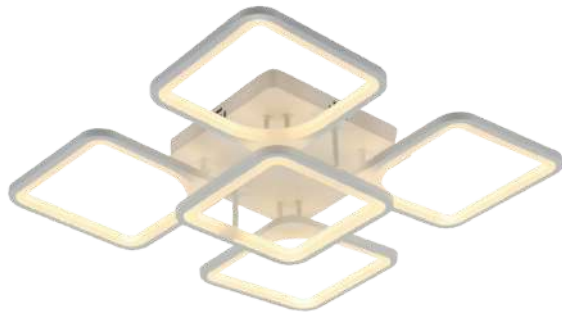

LED
Ceiling light