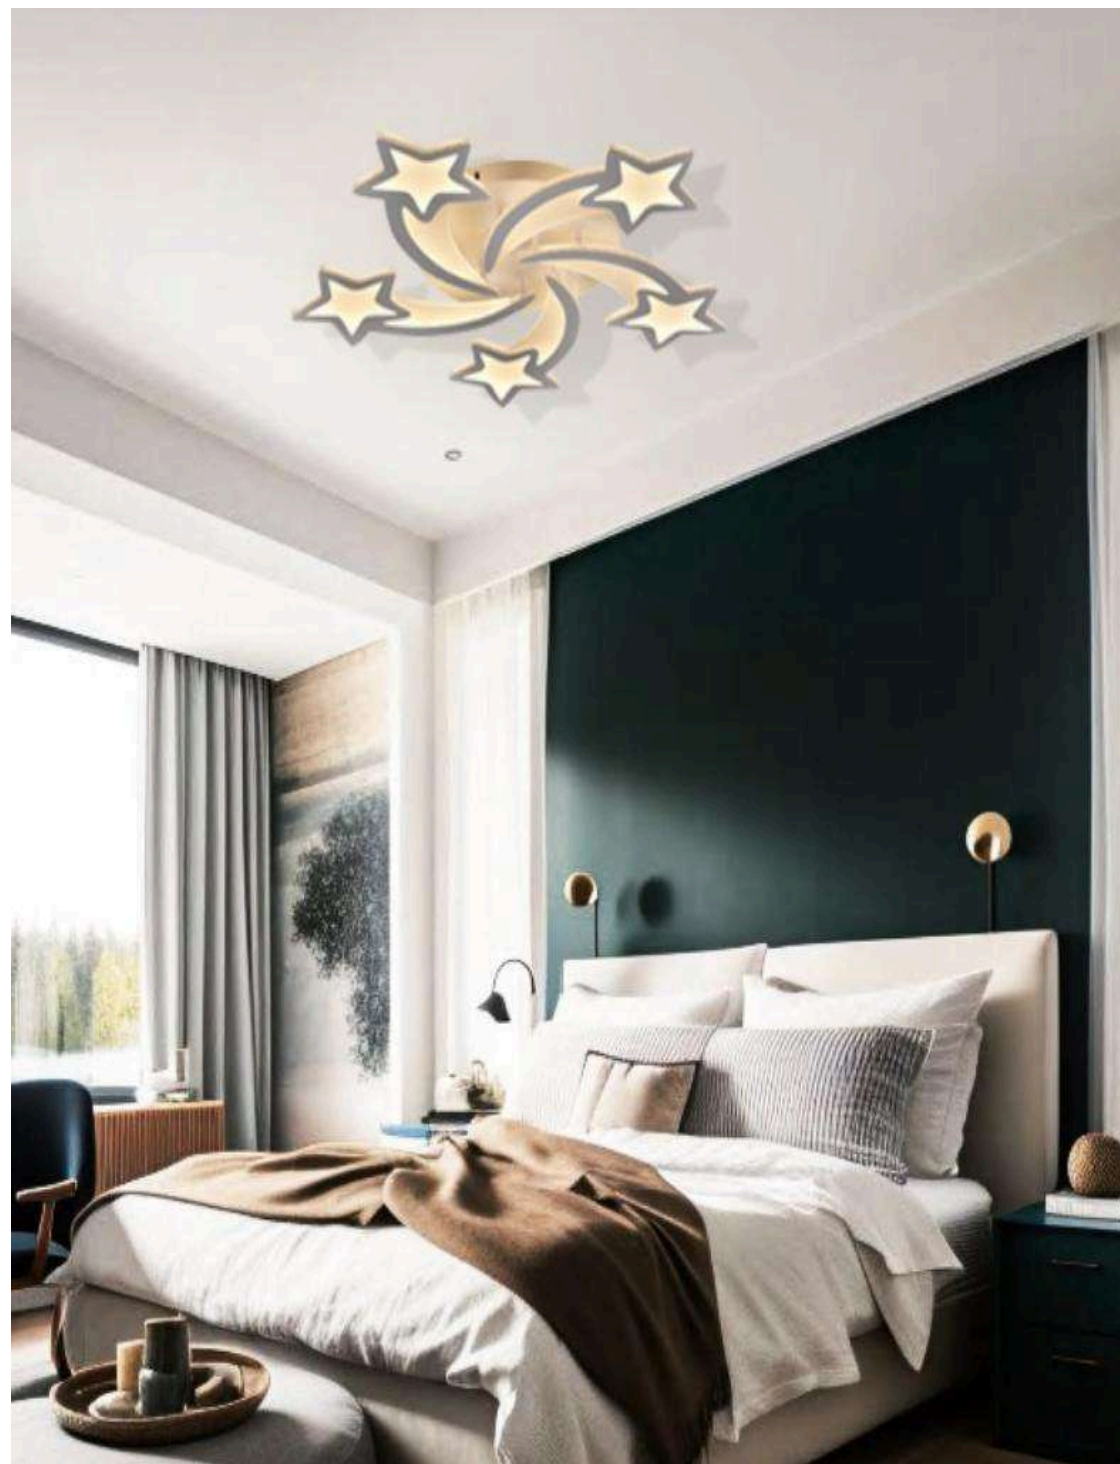

Item: YZD5113
Size: 1050x1050x130mm
Watter: 260w
Voltage: AC180-265v 50-60Hz
C C T 3CCT
Material: Acrylic+Metal