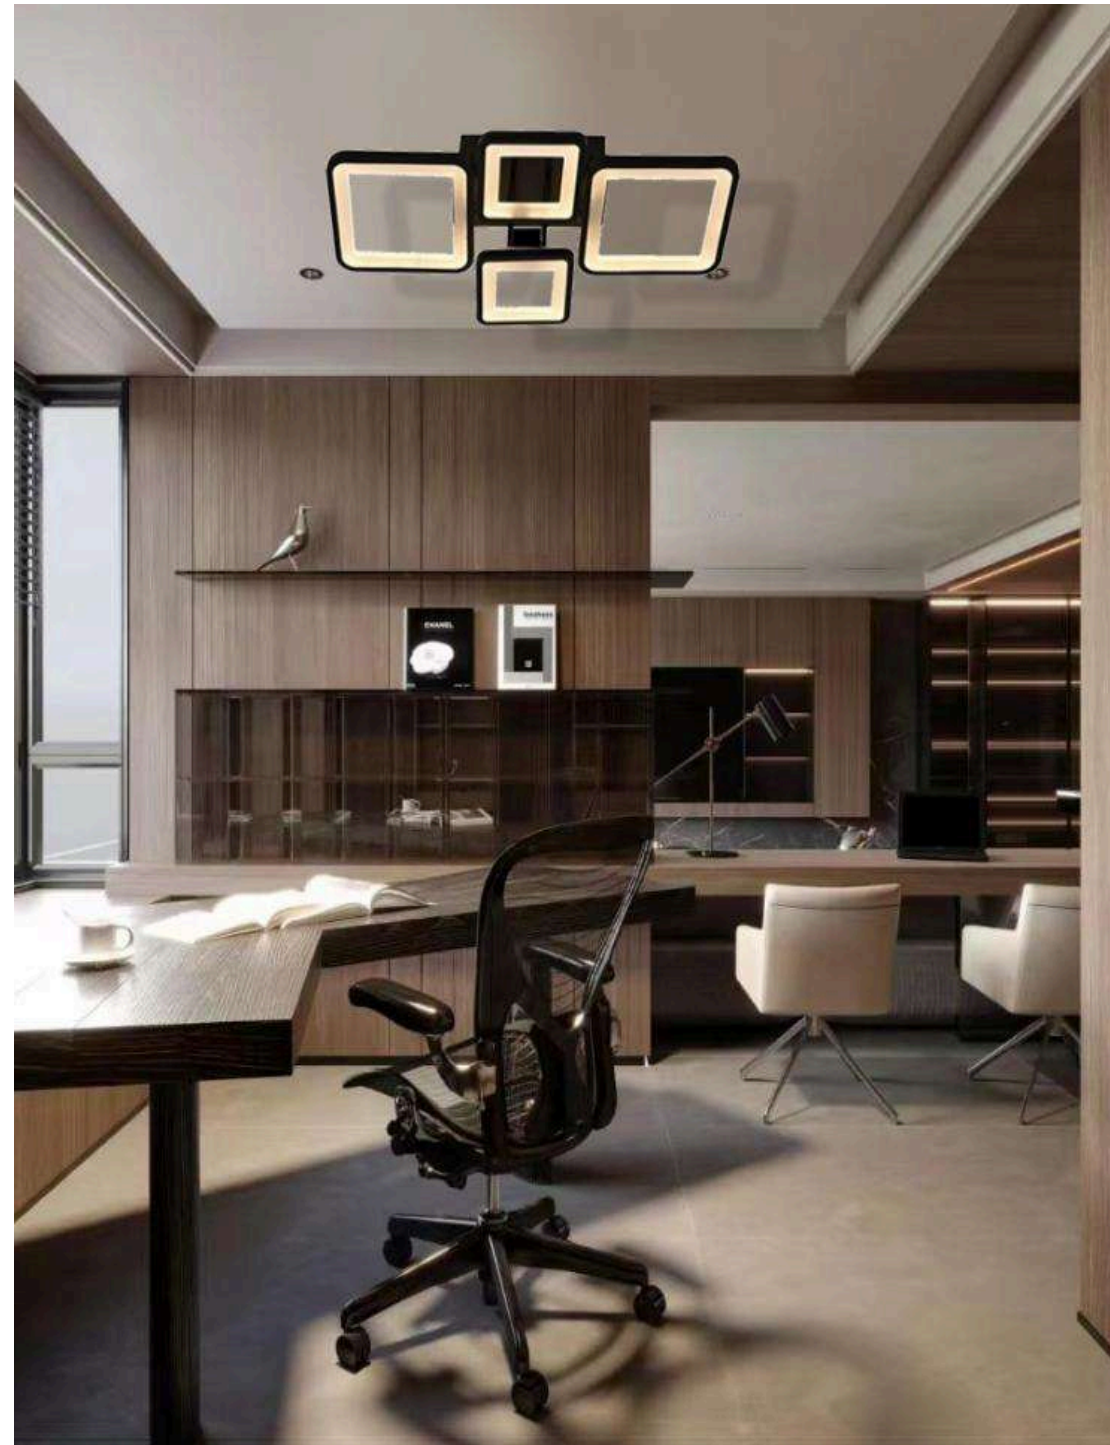

Item: YZD5054
Size: 800x690x160mm
Watter: 124w
Voltage: AC180-265v 50-60Hz
C C T 3CCT
Material: A crylic+Metal