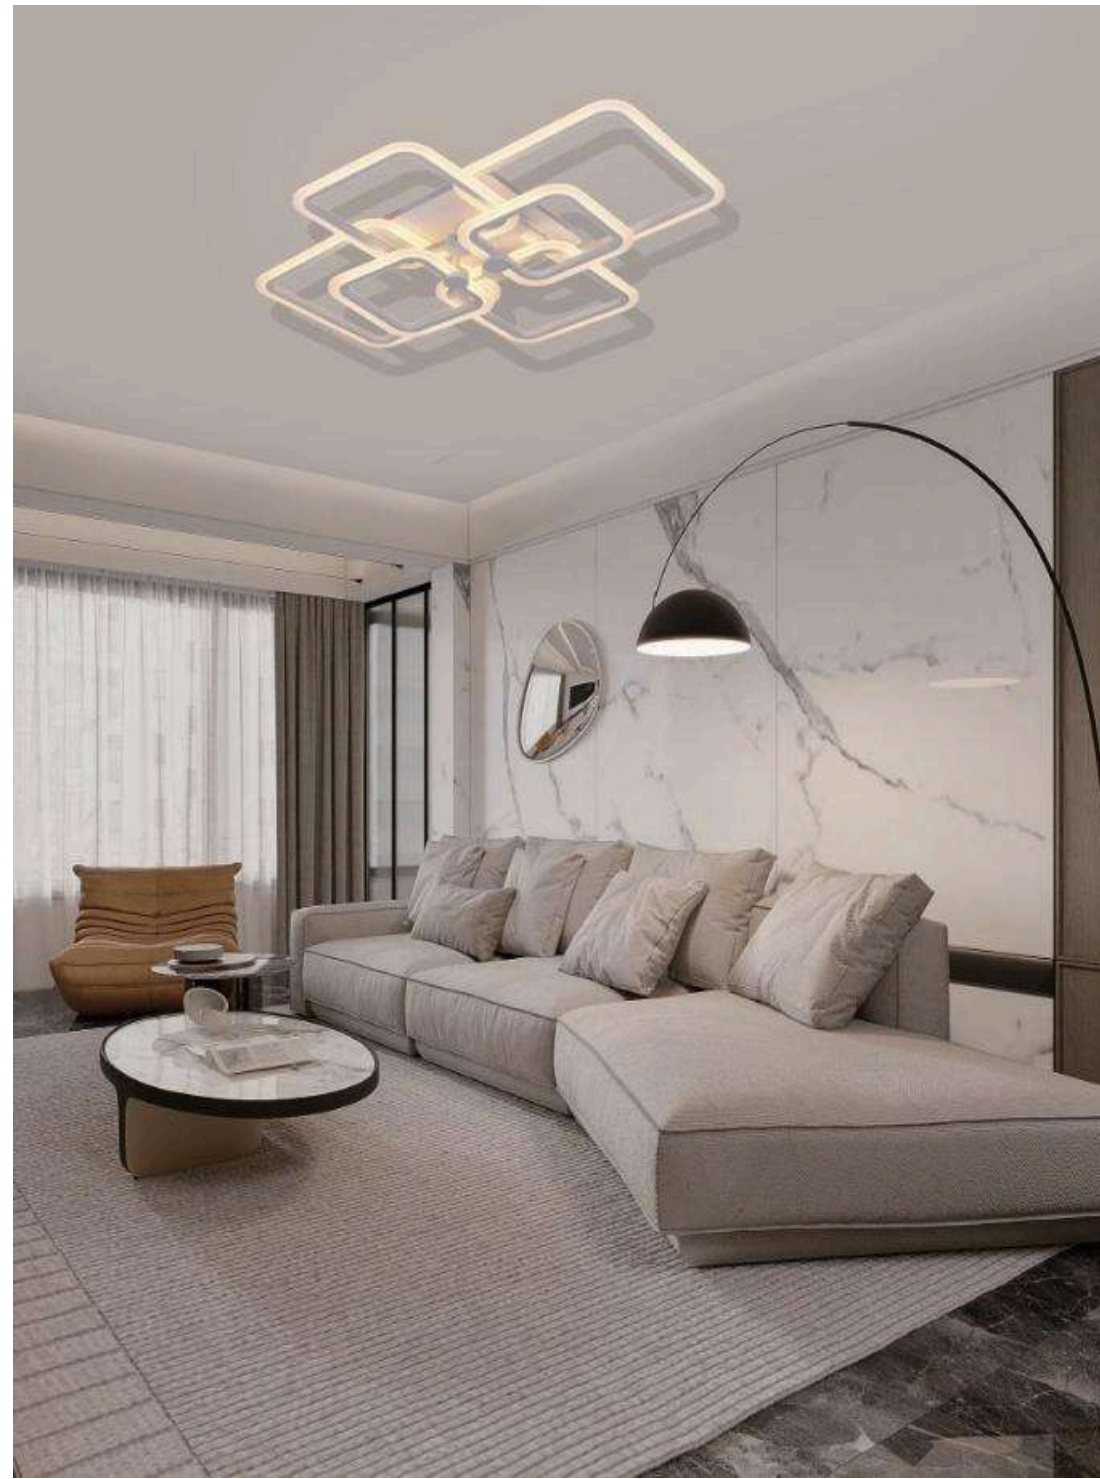

Item: YZD5094
Size: 860x820x160mm
Watter: 160w
Voltage: AC180-265v 50-60Hz
C C T 3CCT
Material: Acrylic+Metal