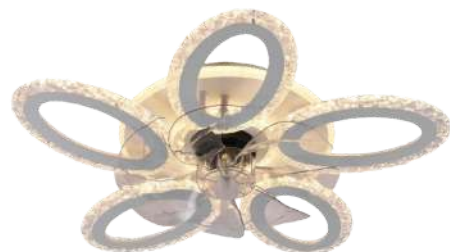

Item: [YZD5008-Fan](#)
Size: 580x580x160mm
Watter: 92w
Voltage: AC180-265v 50-60Hz
C C T 3CCT
Material: Acrylic+Metal