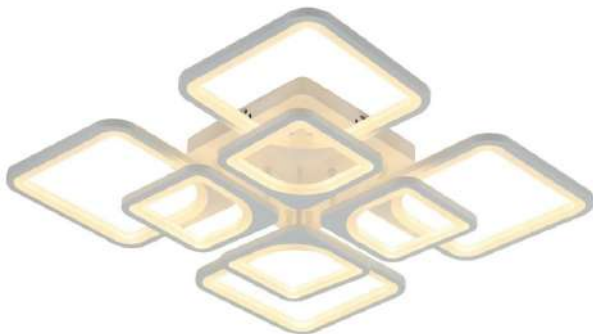

Item: **YZD5101**

Size: 600x600x110mm
Watter: 136w
Voltage: AC180-265v 50-60Hz
C C T: 3CCT
Material: Acrylic+Metal