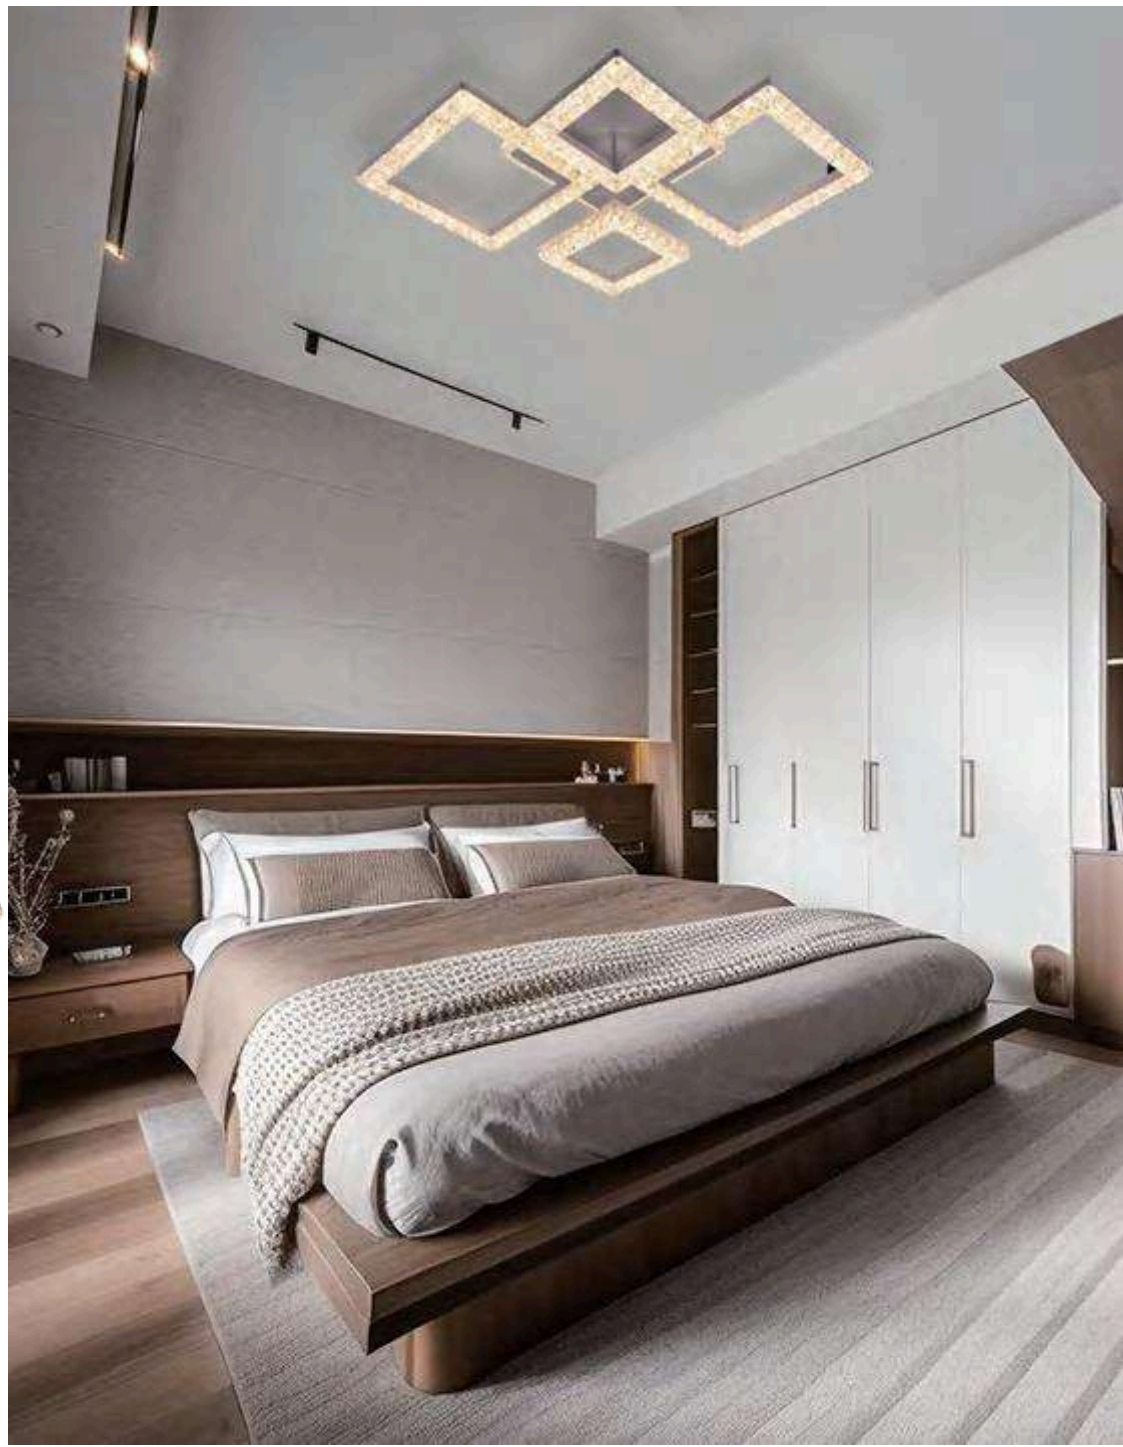

LED Ceiling light

Item: YZD5220
Size: 280*240*50mm
Watter: 16w
Voltage: AC180-265v 50-60Hz
C C T 3CCT
Material: Acrylic+Metal

Finish
GD: WH:
Paint gold white
CR: BK:
Chrome black

Item: YZD5221
Size: 500*360*110mm
Watter: 32w
Voltage: AC180-265v 50-60Hz
C C T 3CCT
Material: Acrylic+Metal

Finish
GD: WH:
Paint gold white
CR: BK:
Chrome black

Item: YZD5222
Size: 470*470*90mm
Watter: 38w
Voltage: AC180-265v 50-60Hz
C C T 3CCT
Material: Acrylic+Metal

Finish
GD: WH:
Paint gold white
CR: BK:
Chrome black

Item: YZD5223
Size: 670*540*120 mm
Watter: 58w
Voltage: AC180-265v 50-60Hz
C C T 3CCT
Material: Acrylic+Metal

Finish
GD: WH:
Paint gold white
CR: BK:
Chrome black