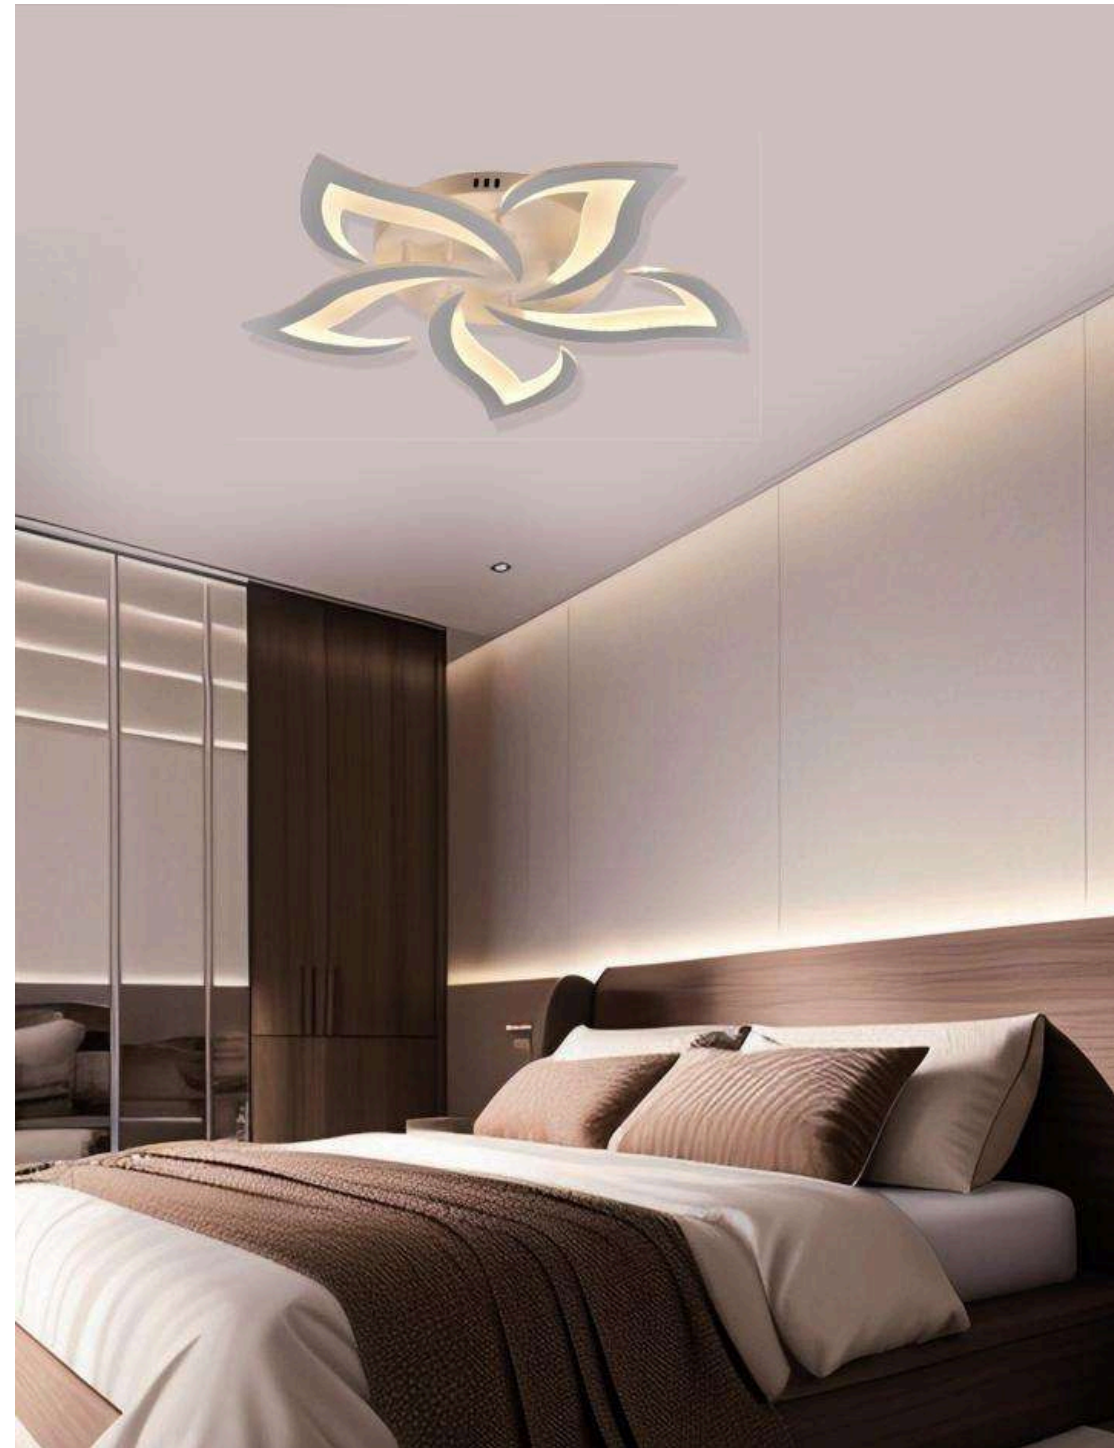

Item: YZD5125
Size: 1040x1040x120mm
Watter: 148w
Voltage: AC180-265v 50-60Hz
C C T 3CCT
Material: Acrylic+Metal