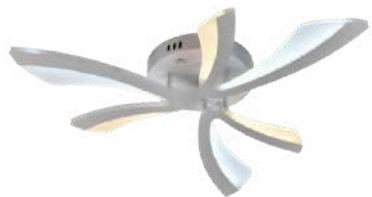

LED
Ceiling light