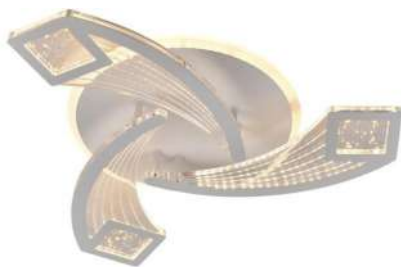

LED
Ceiling light

Item: YZD5186
Size: 460x460x80mm
Watter: 50w
Voltage: AC180-265v 50-60Hz
C C T 3CCT
Material: Acrylic+Metal

Item: YZD5187
Size: 600x600x80mm
Watter: 74w
Voltage: AC180-265v 50-60Hz
C C T 3CCT
Material: Acrylic+Metal

Item: YZD5188
Size: 460x460x80mm
Watter: 46w
Voltage: AC180-265v 50-60Hz
C C T 3CCT
Material: Acrylic+Metal

Item: YZD5189
Size: 600x600x80mm
Watter: 70w
Voltage: AC180-265v 50-60Hz
C C T 3CCT
Material: Acrylic+Metal