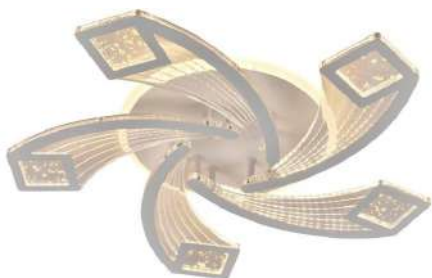

Item: YZD5188
Size: 460x460x80mm
Watter: 46w
Voltage: AC180-265v 50-60Hz
C C T 3CCT
Material: Acrylic+Metal